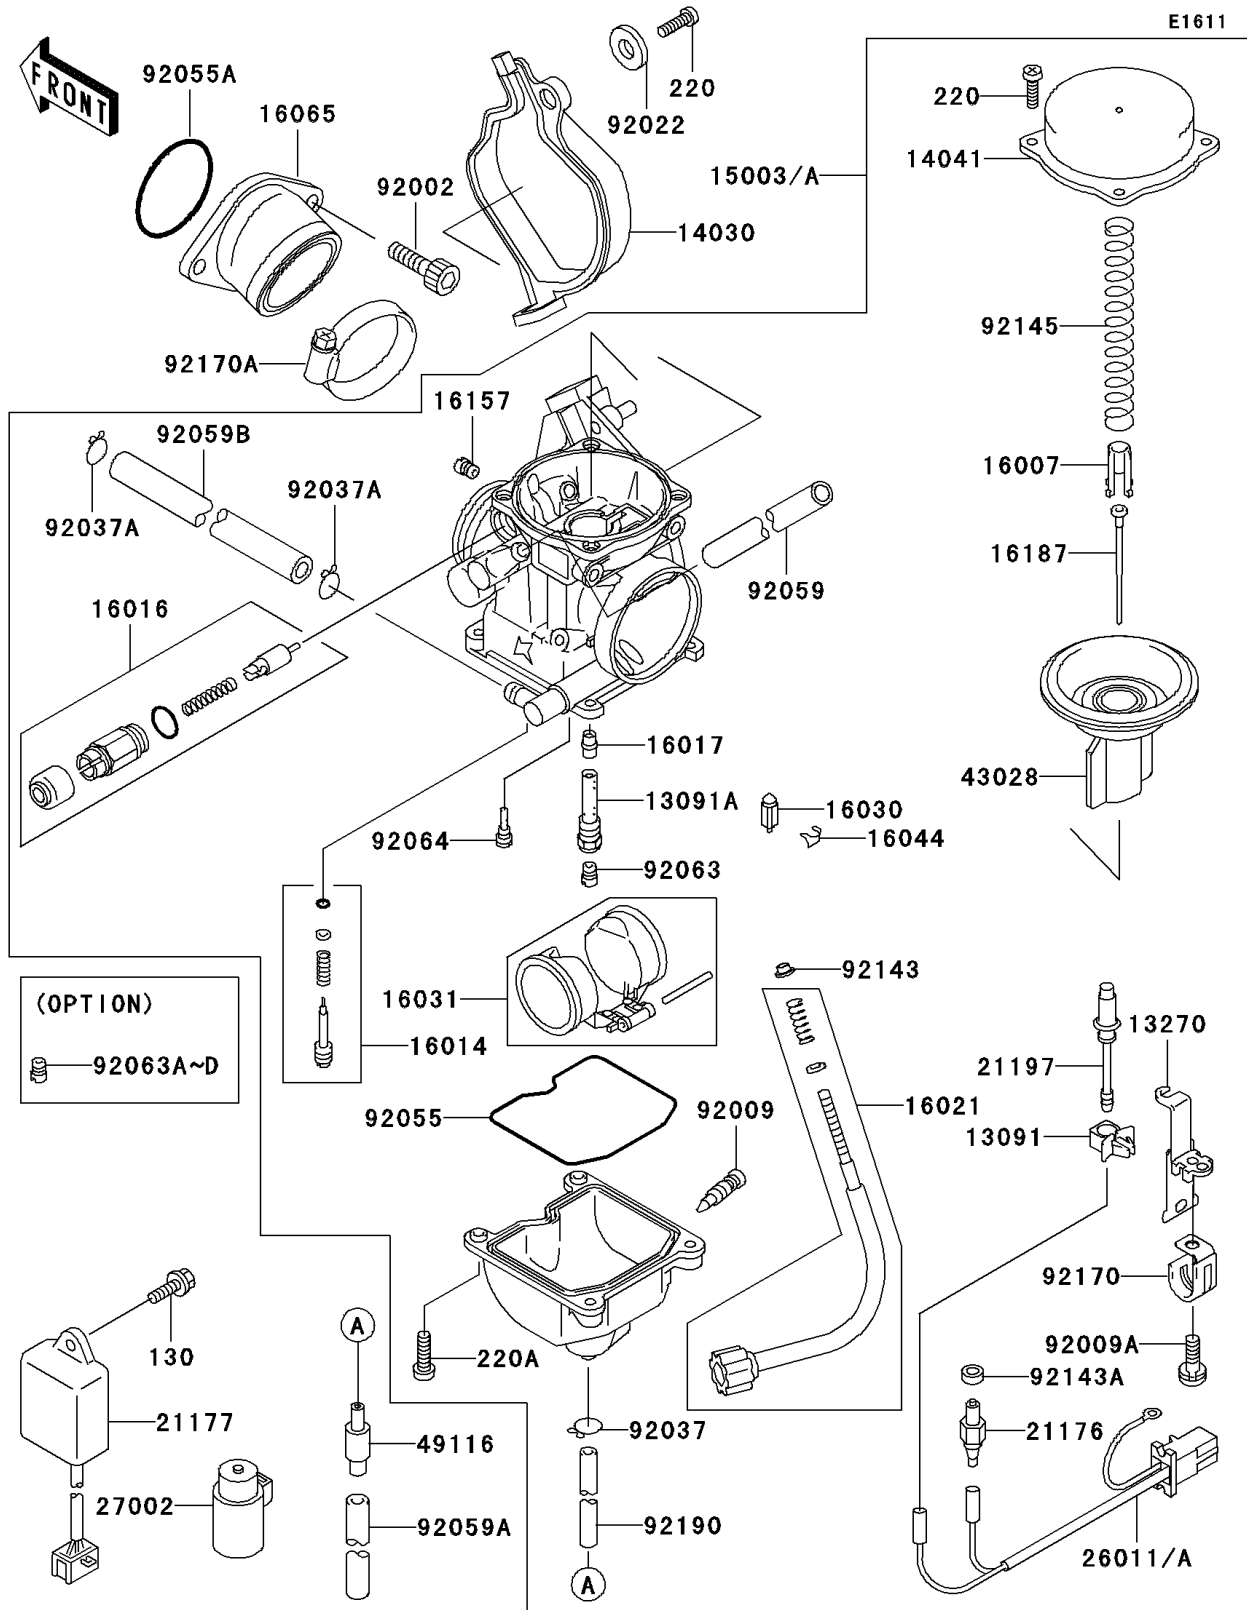

2001 Prairie 300 PARTS DIAGRAM

Carburetor

2001 Prairie 300 PARTS LIST

Carburetor

ITEM NAME	PART NUMBER	QUANTITY
HOLDER,HEATER (Ref # 13091)	13091-1866	1
HOLDER,NEEDLE JET (Ref # 13091A)	13091-1914	1
PLATE,HEATER STAY (Ref # 13270)	13270-1145	1
COVER-CARBURETOR (Ref # 14030)	14030-1054	1
TOP-CHAMBER,MIXING,INSIDE (Ref # 14041)	14041-1077	1
CARBURETOR-ASSY (Ref # 15003A)	15003-1534	1
SEAT-SPRING,THROTTLE VALVE (Ref # 16007)	16007-1120	1
SCREW-PILOT AIR (Ref # 16014)	16014-1081	1
PLUNGER,STARTER (Ref # 16016)	16016-1101	1
JET-NEEDLE,#6 (Ref # 16017)	16017-1394	1
SCREW-THROTTLE STOP (Ref # 16021)	16021-1213	1
VALVE-FLOAT (Ref # 16030)	16030-1007	1
FLOAT (Ref # 16031)	16031-1077	1
CLAMP,FLOAT VALVE (Ref # 16044)	16044-007	1
HOLDER-CARBURETOR (Ref # 16065)	16065-1355	1
JET-STARTER,#75 (Ref # 16157)	16157-1066	1
NEEDLE-JET,N4YP (Ref # 16187)	16187-1071	1
SENSOR (Ref # 21176)	21176-1069	1
CONTROLLER (Ref # 21177)	21177-1056	1
HEATER (Ref # 21197)	21197-1003	1
WIRE-LEAD (Ref # 26011A)	26011-1733	1
RELAY-ASSY (Ref # 27002)	27002-1095	1
DIAPHRAGM,VALVE (Ref # 43028)	43028-1080	1
VALVE-ASSY (Ref # 49116)	49116-1126	1
BOLT,6X16 (Ref # 92002)	92002-1143	1
SCREW,DRAIN,6X0.75 (Ref # 92009)	92009-1551	1
SCREW (Ref # 92009A)	92009-1706	1
WASHER,5.2X13X1 (Ref # 92022)	92022-1380	1
CLAMP,TUBE (Ref # 92037)	92037-1201	1