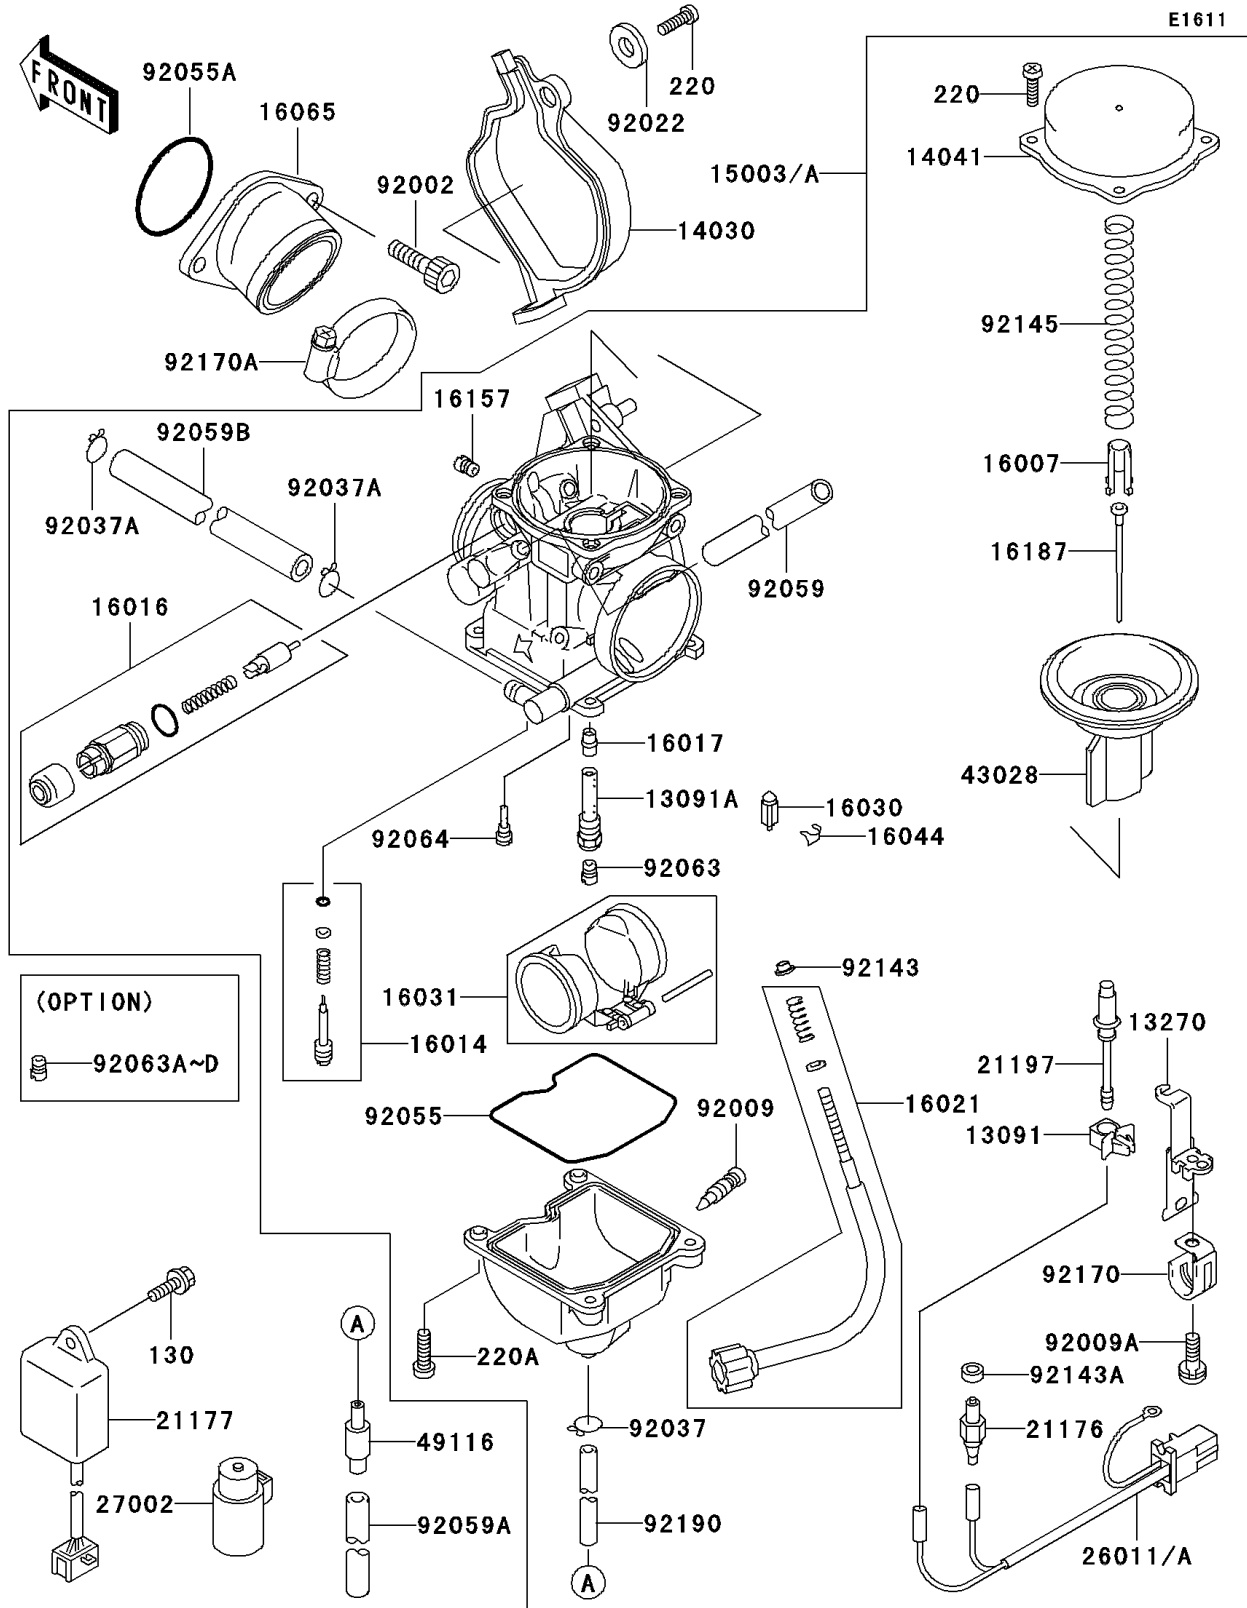

2000 Prairie 300 PARTS DIAGRAM

Carburetor

2000 Prairie 300 PARTS LIST

Carburetor

ITEM NAME	PART NUMBER	QUANTITY
HOLDER,HEATER (Ref # 13091)	13091-1866	1
HOLDER,NEEDLE JET (Ref # 13091A)	13091-1914	1
PLATE,HEATER STAY (Ref # 13270)	13270-1145	1
COVER-CARBURETOR (Ref # 14030)	14030-1054	1
TOP-CHAMBER,MIXING,INSIDE (Ref # 14041)	14041-1077	1
CARBURETOR-ASSY (Ref # 15003A)	15003-1534	1
SEAT-SPRING,THROTTLE VALVE (Ref # 16007)	16007-1120	1
SCREW-PILOT AIR (Ref # 16014)	16014-1081	1
PLUNGER,STARTER (Ref # 16016)	16016-1101	1
JET-NEEDLE,#6 (Ref # 16017)	16017-1394	1
SCREW-THROTTLE STOP (Ref # 16021)	16021-1213	1
VALVE-FLOAT (Ref # 16030)	16030-1007	1
FLOAT (Ref # 16031)	16031-1077	1
CLAMP,FLOAT VALVE (Ref # 16044)	16044-007	1
HOLDER-CARBURETOR (Ref # 16065)	16065-1355	1
JET-STARTER,#75 (Ref # 16157)	16157-1066	1
NEEDLE-JET,N4YP (Ref # 16187)	16187-1071	1
SENSOR (Ref # 21176)	21176-1069	1
CONTROLLER (Ref # 21177)	21177-1056	1
HEATER (Ref # 21197)	21197-1003	1
WIRE-LEAD (Ref # 26011A)	26011-1733	1
RELAY-ASSY (Ref # 27002)	27002-1095	1
DIAPHRAGM,VALVE (Ref # 43028)	43028-1080	1
VALVE-ASSY (Ref # 49116)	49116-1126	1
BOLT,6X16 (Ref # 92002)	92002-1143	2
SCREW,DRAIN,6X0.75 (Ref # 92009)	92009-1551	1
SCREW (Ref # 92009A)	92009-1706	1
WASHER,5.2X13X1 (Ref # 92022)	92022-1380	1
CLAMP,TUBE (Ref # 92037)	92037-1201	1