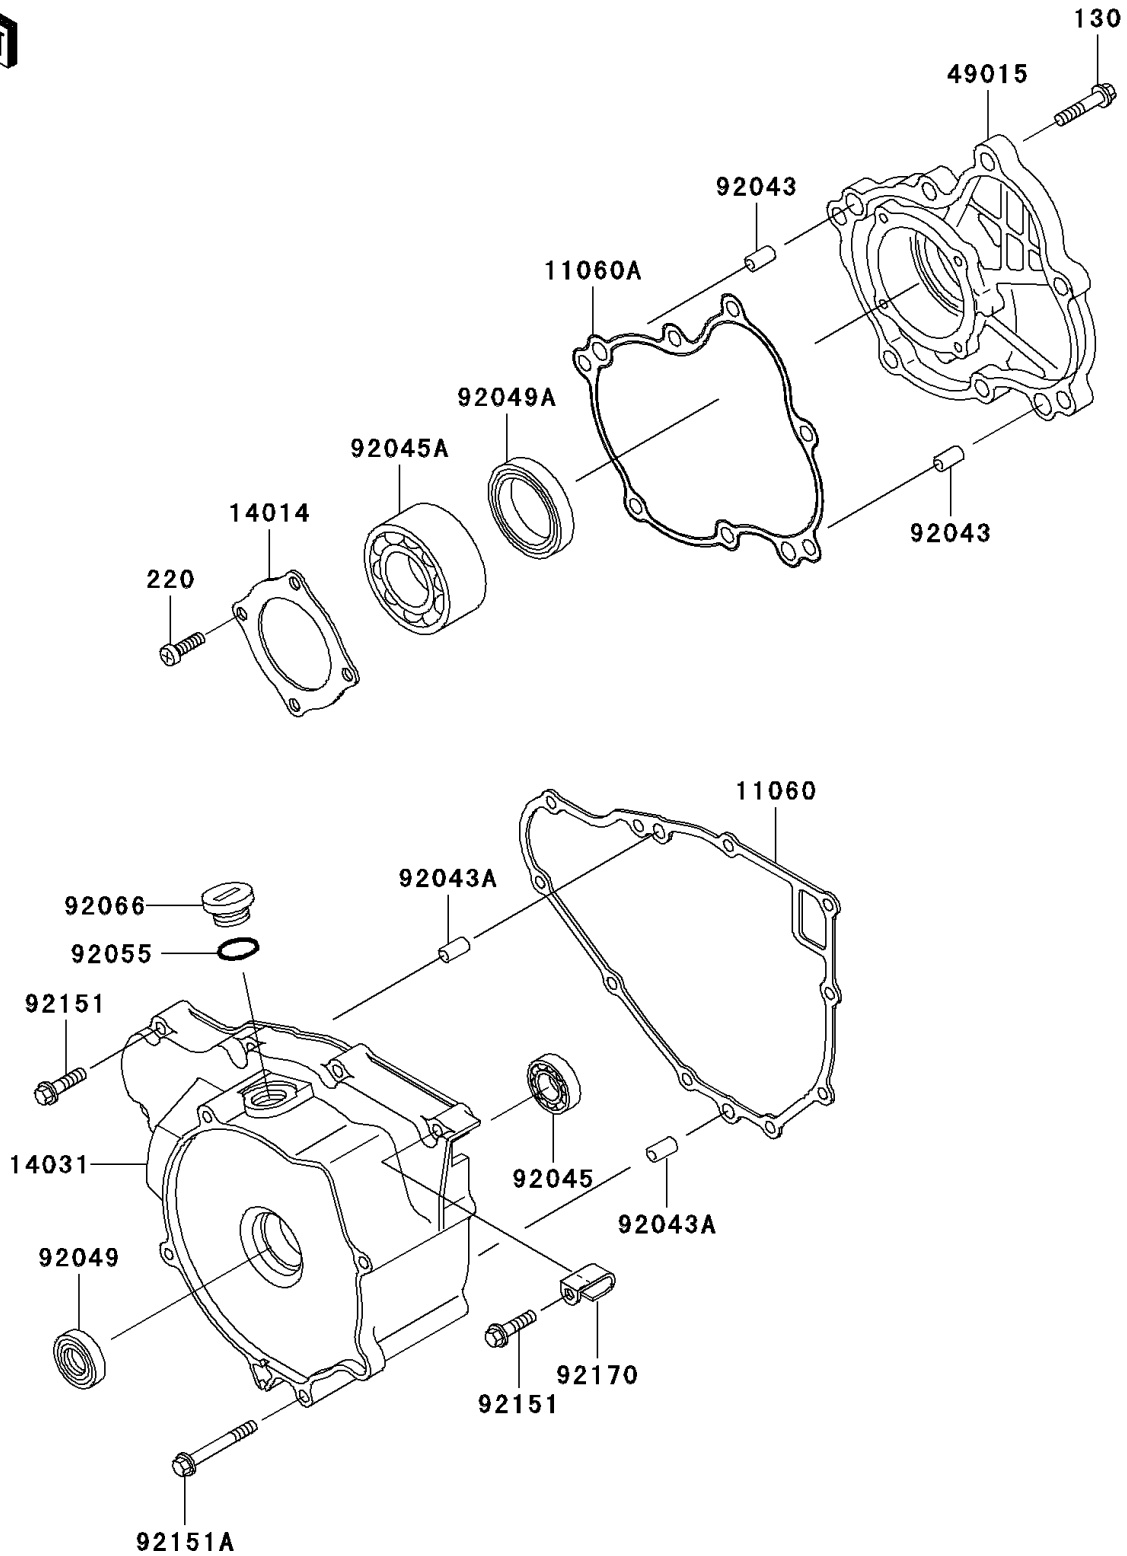

## 2001 Prairie 300 PARTS DIAGRAM

Engine Cover(s)

E1431

## 2001 Prairie 300 PARTS LIST

Engine Cover(s)

ITEM NAME	PART NUMBER	QUANTITY
BOLT-FLANGED,8X30 (Ref # 130)	130P0830	1
SCREW-PAN-CROS,6X12 (Ref # 220)	220B0612	1
GASKET,GENERATOR COVER (Ref # 11060)	11060-1656	1
GASKET (Ref # 11060A)	11060-1850	1
PLATE-POSITION (Ref # 14014)	14014-1138	1
COVER-GENERATOR (Ref # 14031)	14031-1339	1
COVER-CRANKCASE (Ref # 49015)	49015-1055	1
PIN,DOWEL,10X14 (Ref # 92043)	92043-1037	1
PIN,6.2X8X14 (Ref # 92043A)	92043-1263	1
BEARING-BALL,6903C3 (Ref # 92045)	92045-1266	1
BEARING-BALL,5206 (Ref # 92045A)	92045-1329	1
SEAL-OIL,TC25356 (Ref # 92049)	92049-1317	1
SEAL-OIL,TC30458 (Ref # 92049A)	92049-1451	1
RING-O,20X2 (Ref # 92055)	92055-1146	1
PLUG,COVER (Ref # 92066)	92066-1163	1
BOLT,6X30 (Ref # 92151)	92151-1139	1
BOLT,6X80 (Ref # 92151A)	92151-1430	1
CLAMP (Ref # 92170)	92170-1863	1