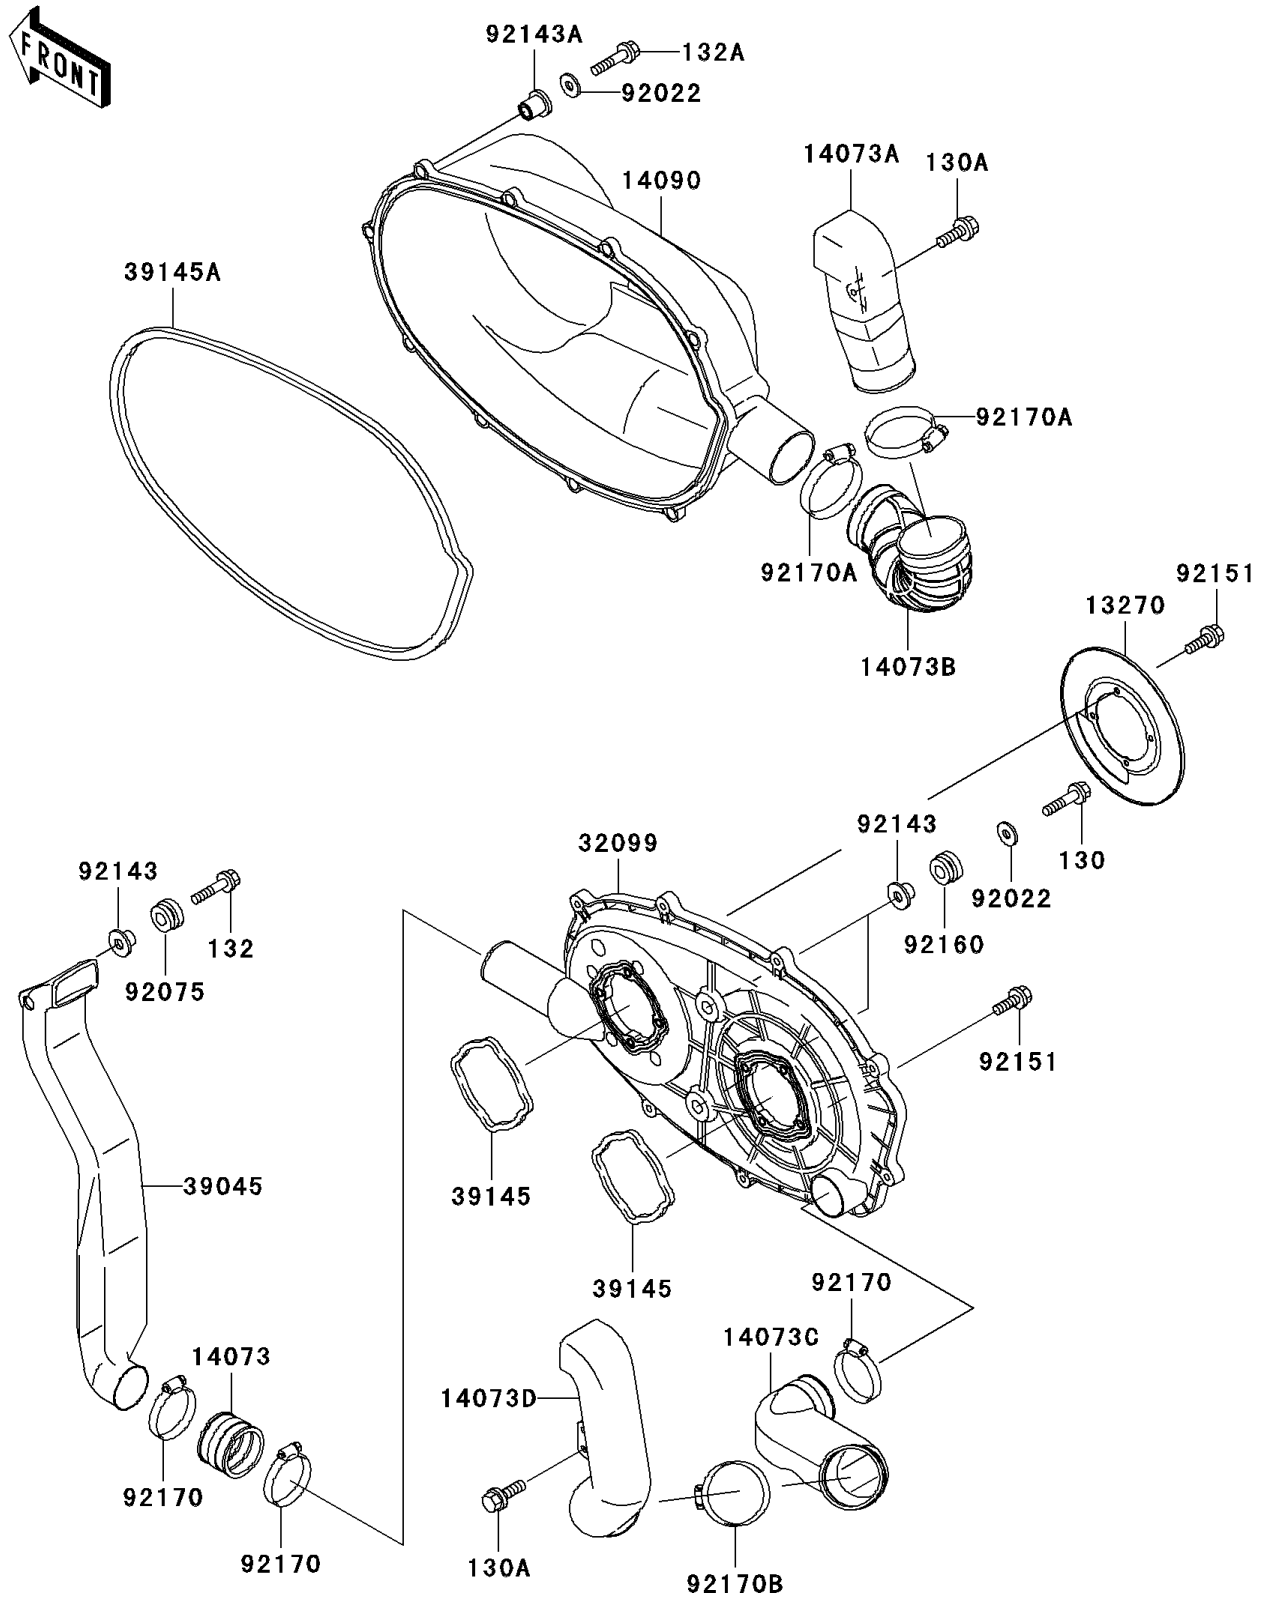

## 2001 Prairie 300 PARTS DIAGRAM

Converter Cover

E1393

## 2001 Prairie 300 PARTS LIST

### Converter Cover

ITEM NAME	PART NUMBER	QUANTITY
BOLT-FLANGED,6X22 (Ref # 130)	130B0622	1
BOLT-FLANGED,6X12 (Ref # 130A)	130J0612	1
BOLT-FLANGED-SMALL,6X25 (Ref # 132)	132G0625	1
BOLT-FLANGED-SMALL,6X30 (Ref # 132A)	132J0630	1
PLATE (Ref # 13270)	13270-1989	1
DUCT (Ref # 14073)	14073-1324	1
DUCT,SNORKEL,EX (Ref # 14073A)	14073-1678	1
DUCT,SNORKEL,EX (Ref # 14073B)	14073-1680	1
DUCT,SNORKEL,EX (Ref # 14073C)	14073-1683	1
DUCT,SNORKEL,EX (Ref # 14073D)	14073-1684	1
COVER,BELT CONVERTER (Ref # 14090)	14090-1917	1
CASE,BELT CONVERTER (Ref # 32099)	32099-1191	1
DUCT-ASSY (Ref # 39045)	39045-1061	1
TRIM-SEAL (Ref # 39145)	39145-1110	1
TRIM-SEAL,CONVERTER COVER (Ref # 39145A)	39145-1113	1
WASHER,7X18X1.2 (Ref # 92022)	92022-1545	1
DAMPER,RUBBER (Ref # 92075)	92075-1123	1
COLLAR (Ref # 92143)	92143-1353	1
COLLAR (Ref # 92143A)	92143-1888	1
BOLT,6X18 (Ref # 92151)	92151-1353	1
DAMPER (Ref # 92160)	92160-1167	1
CLAMP (Ref # 92170)	92170-1674	1
CLAMP (Ref # 92170A)	92170-1763	1
CLAMP (Ref # 92170B)	92170-1764	1