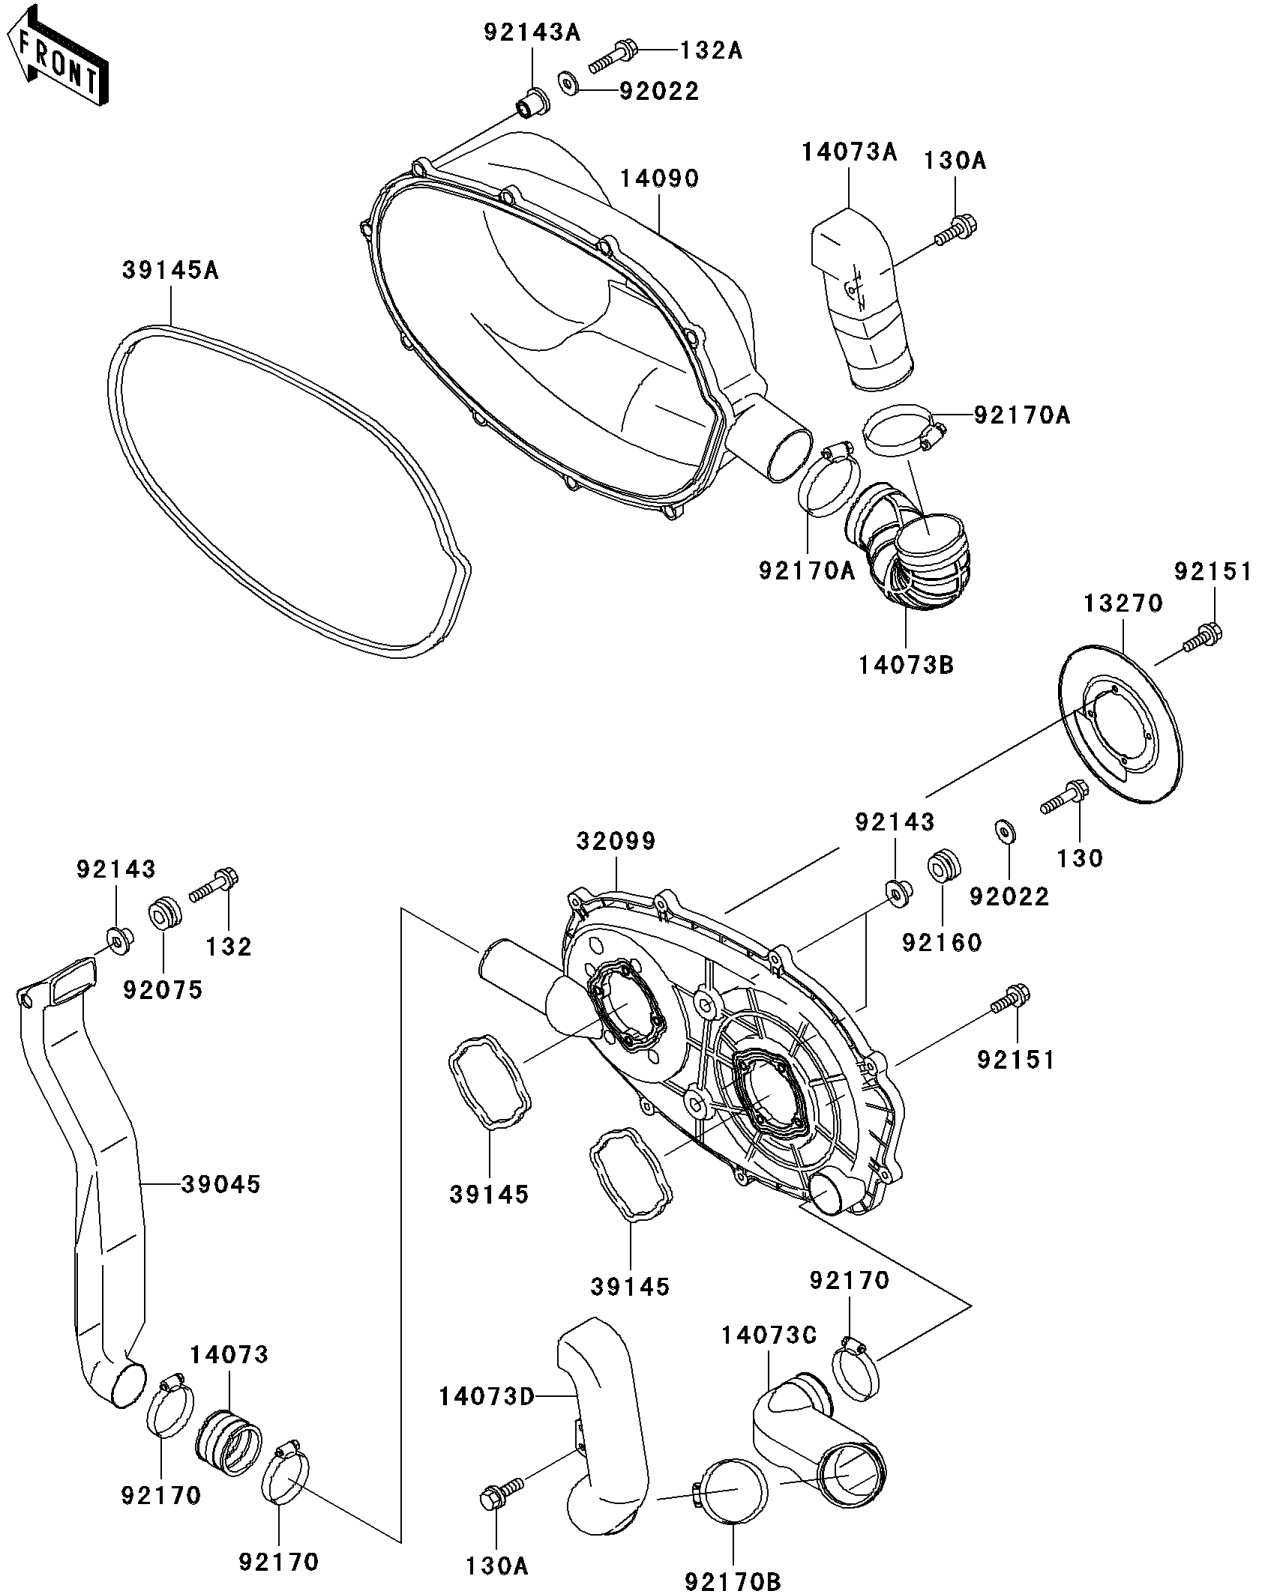

2000 Prairie 300 PARTS DIAGRAM

Converter Cover

E1393

2000 Prairie 300 PARTS LIST

Converter Cover

ITEM NAME	PART NUMBER	QUANTITY
BOLT-FLANGED,6X22 (Ref # 130)	130B0622	2
BOLT-FLANGED,6X12 (Ref # 130A)	130J0612	3
BOLT-FLANGED-SMALL,6X25 (Ref # 132)	132G0625	1
BOLT-FLANGED-SMALL,6X30 (Ref # 132A)	132J0630	9
PLATE (Ref # 13270)	13270-1989	1
DUCT (Ref # 14073)	14073-1324	1
DUCT,SNORKEL,EX (Ref # 14073A)	14073-1678	1
DUCT,SNORKEL,EX (Ref # 14073B)	14073-1680	1
DUCT,SNORKEL,EX (Ref # 14073C)	14073-1683	1
DUCT,SNORKEL,EX (Ref # 14073D)	14073-1684	1
COVER,BELT CONVERTER (Ref # 14090)	14090-1917	1
CASE,BELT CONVERTER (Ref # 32099)	32099-1191	1
DUCT-ASSY (Ref # 39045)	39045-1061	1
TRIM-SEAL (Ref # 39145)	39145-1110	2
TRIM-SEAL,CONVERTER COVER (Ref # 39145A)	39145-1113	1
WASHER,7X18X1.2 (Ref # 92022)	92022-1545	11
DAMPER,RUBBER (Ref # 92075)	92075-1123	1
COLLAR (Ref # 92143)	92143-1353	3
COLLAR (Ref # 92143A)	92143-1888	9
BOLT,6X18 (Ref # 92151)	92151-1353	8
DAMPER (Ref # 92160)	92160-1167	2
CLAMP (Ref # 92170)	92170-1674	3
CLAMP (Ref # 92170A)	92170-1763	2
CLAMP (Ref # 92170B)	92170-1764	1