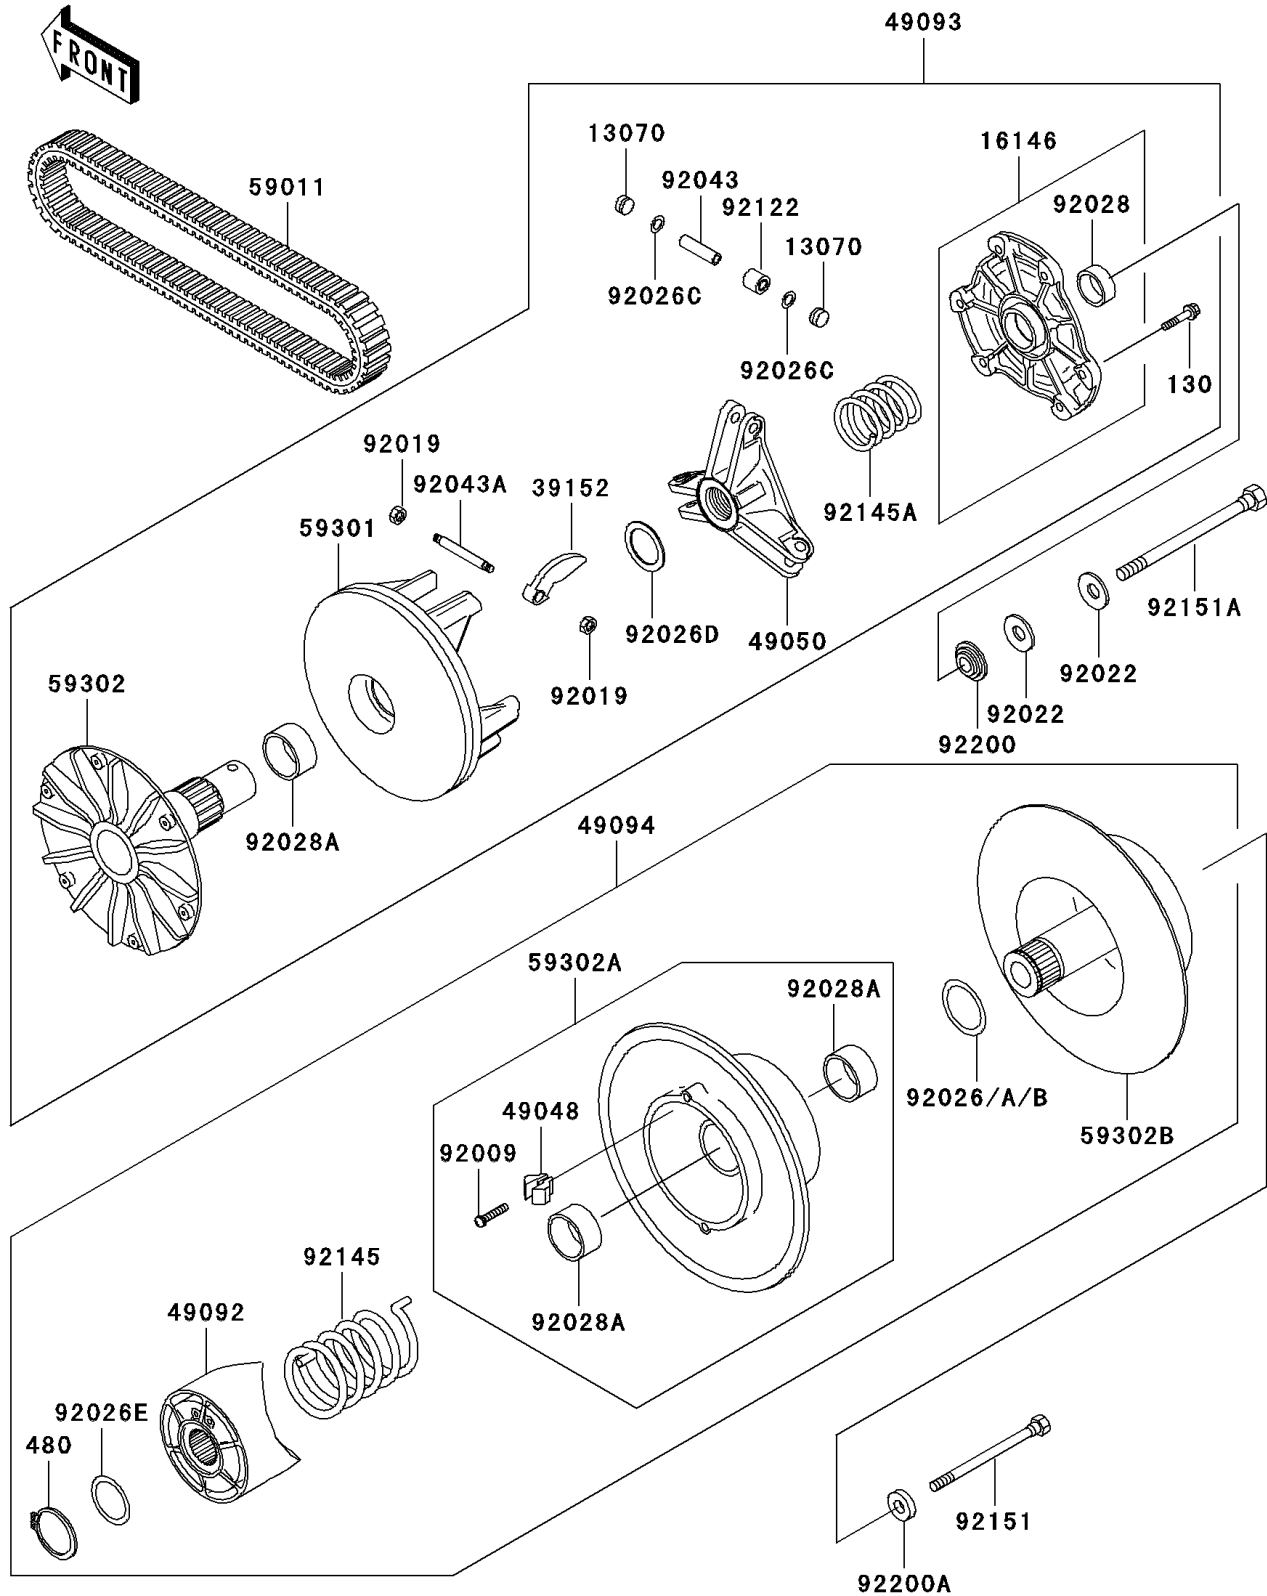

2001 Prairie 300 PARTS DIAGRAM

Drive Converter

E1391

2001 Prairie 300 PARTS LIST

Drive Converter

ITEM NAME	PART NUMBER	QUANTITY
BOLT-FLANGED,6X30 (Ref # 130)	130P0630	6
CIRCLIP (Ref # 480)	480J3400	1
GUIDE (Ref # 13070)	13070-1330	6
COVER-ASSY (Ref # 16146)	16146-1194	1
WEIGHT-RAMP (Ref # 39152)	39152-1061	3
SHOE (Ref # 49048)	49048-1060	3
SPIDER (Ref # 49050)	49050-1064	1
RAMP (Ref # 49092)	49092-1063	1
CONVERTER-ASSY-DRIVE (Ref # 49093)	49093-1059	1
CONVERTER-ASSY-DRIVEN (Ref # 49094)	49094-1058	1
BELT (Ref # 59011)	59011-1065	1
SHEAVE-MOVABLE (Ref # 59301)	59301-1060	1
SHEAVE-COMP,FIXED (Ref # 59302)	59302-1070	1
SHEAVE-COMP,MOVABLE (Ref # 59302A)	59302-1072	1
SHEAVE-COMP,FIXED (Ref # 59302B)	59302-1073	1
SCREW,SHOE (Ref # 92009)	92009-1849	3
NUT,LOCK,6MM (Ref # 92019)	92019-008	6
WASHER,SPECIAL CONICAL (Ref # 92022)	92022-1901	2
SPACER,39X50X0.50 (Ref # 92026)	92026-1507	AR
SPACER,39X50X0.60 (Ref # 92026A)	92026-1508	AR
SPACER,39X50X0.80 (Ref # 92026B)	92026-1510	AR
SPACER (Ref # 92026C)	92026-1512	6
SPACER,32.3X44.3X1.60 (Ref # 92026D)	92026-1520	1
SPACER,34X44X0.80 (Ref # 92026E)	92026-1521	1
BUSHING (Ref # 92028)	92028-1861	1
BUSHING (Ref # 92028A)	92028-1864	3
PIN (Ref # 92043)	92043-1572	3
PIN (Ref # 92043A)	92043-1573	3
ROLLER (Ref # 92122)	92122-1202	3

2001 Prairie 300 PARTS LIST

Drive Converter

ITEM NAME	PART NUMBER	QUANTITY
SPRING,CONVERTER DRIVEN (Ref # 92145)	92145-1129	1
SPRING,CONVERTER DRIVE (Ref # 92145A)	92145-1187	1
BOLT,10X95 (Ref # 92151)	92151-1315	1
BOLT,12X165 (Ref # 92151A)	92151-1393	1
WASHER (Ref # 92200)	92200-1401	1
WASHER,10.2X37X5.0 (Ref # 92200A)	92200-1402	1