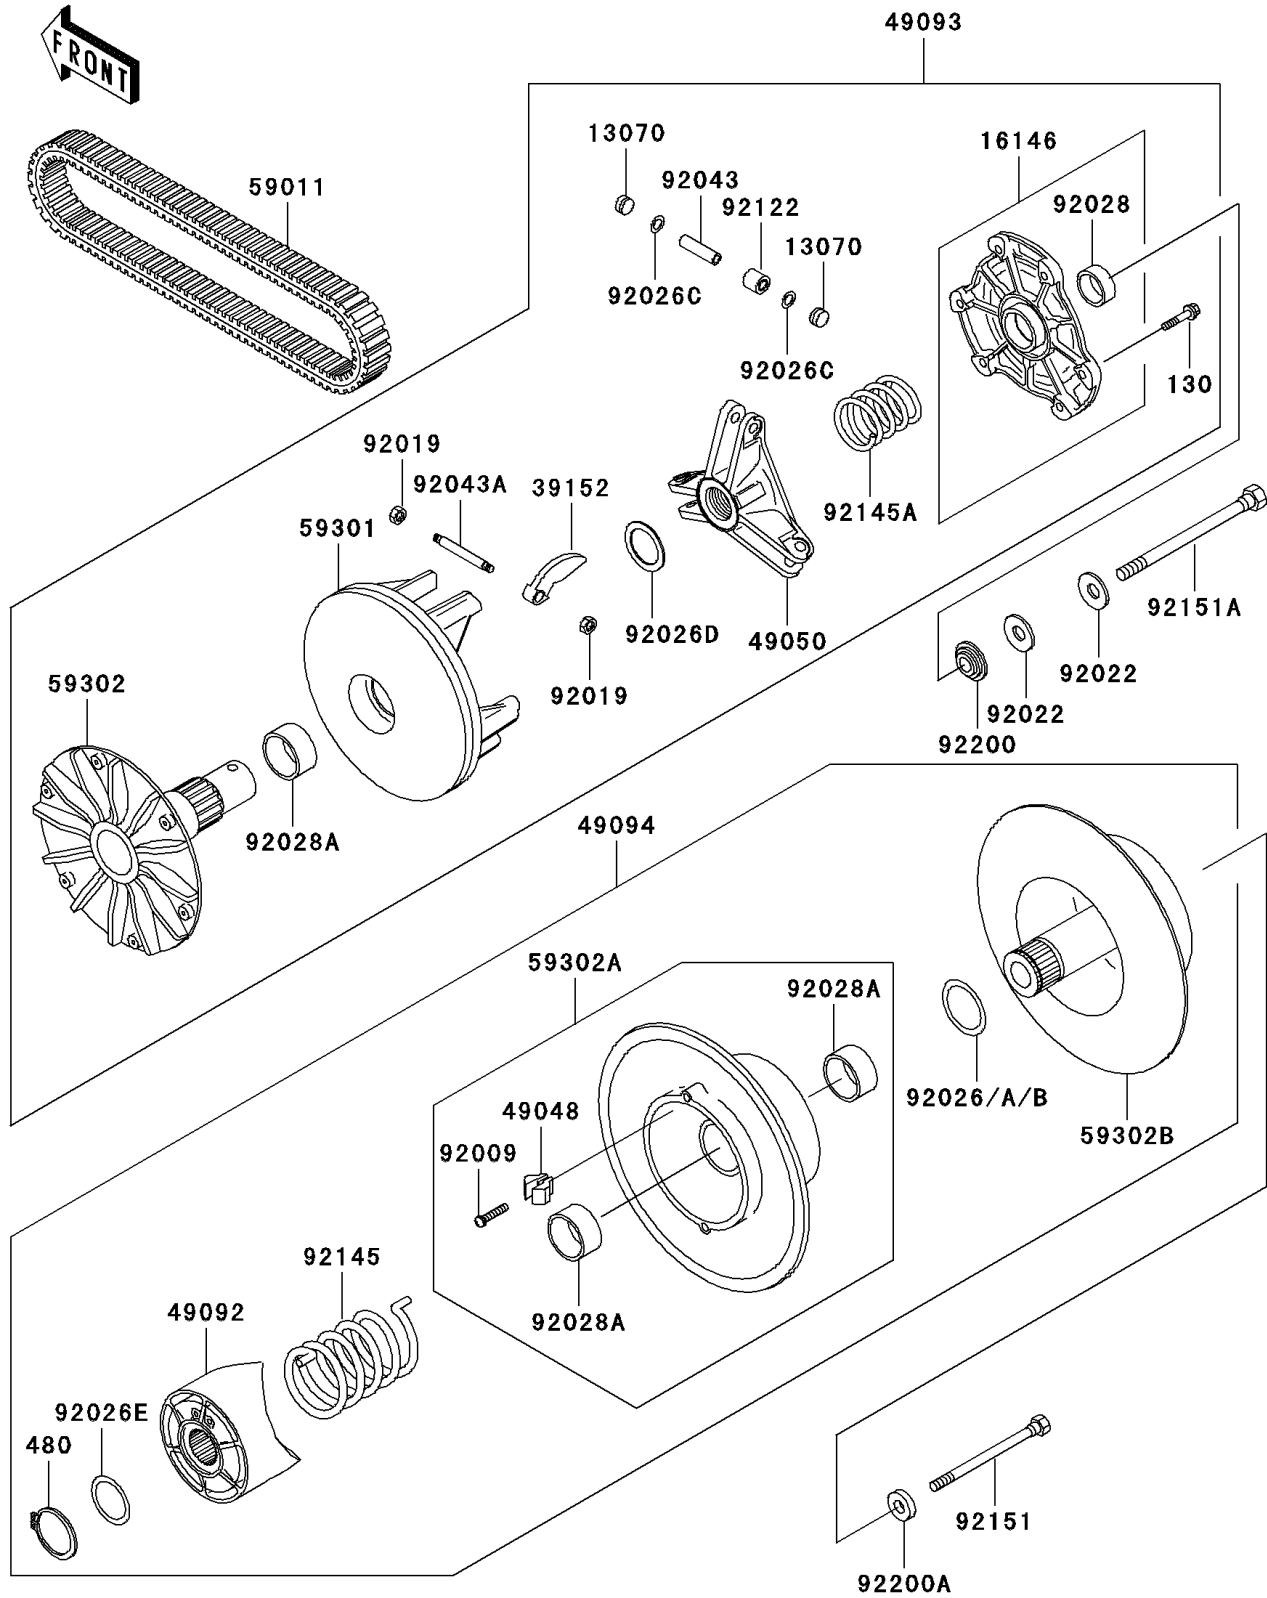

2001 Prairie 300 PARTS DIAGRAM

Drive Converter

E1391

2001 Prairie 300 PARTS LIST

Drive Converter

ITEM NAME	PART NUMBER	QUANTITY
BOLT-FLANGED,6X30 (Ref # 130)	130P0630	1
CIRCLIP (Ref # 480)	480J3400	1
GUIDE (Ref # 13070)	13070-1330	1
COVER-ASSY (Ref # 16146)	16146-1194	1
WEIGHT-RAMP (Ref # 39152)	39152-1061	1
SHOE (Ref # 49048)	49048-1060	1
SPIDER (Ref # 49050)	49050-1064	1
RAMP (Ref # 49092)	49092-1063	1
CONVERTER-ASSY-DRIVE (Ref # 49093)	49093-1059	1
CONVERTER-ASSY-DRIVEN (Ref # 49094)	49094-1058	1
BELT (Ref # 59011)	59011-1065	1
SHEAVE-MOVABLE (Ref # 59301)	59301-1060	1
SHEAVE-COMP,FIXED (Ref # 59302)	59302-1070	1
SHEAVE-COMP,MOVABLE (Ref # 59302A)	59302-1072	1
SHEAVE-COMP,FIXED (Ref # 59302B)	59302-1073	1
SCREW,SHOE (Ref # 92009)	92009-1849	1
NUT,LOCK,6MM (Ref # 92019)	92019-008	1
WASHER,SPECIAL CONICAL (Ref # 92022)	92022-1901	1
SPACER,39X50X0.50 (Ref # 92026)	92026-1507	1
SPACER,39X50X0.60 (Ref # 92026A)	92026-1508	1
SPACER,39X50X0.80 (Ref # 92026B)	92026-1510	1
SPACER (Ref # 92026C)	92026-1512	1
SPACER,32.3X44.3X1.60 (Ref # 92026D)	92026-1520	1
SPACER,34X44X0.80 (Ref # 92026E)	92026-1521	1
BUSHING (Ref # 92028)	92028-1861	1
BUSHING (Ref # 92028A)	92028-1864	1
PIN (Ref # 92043)	92043-1572	1
PIN (Ref # 92043A)	92043-1573	1
ROLLER (Ref # 92122)	92122-1202	1

2001 Prairie 300 PARTS LIST

Drive Converter

ITEM NAME	PART NUMBER	QUANTITY
SPRING, CONVERTER DRIVEN (Ref # 92145)	92145-1129	1
SPRING, CONVERTER DRIVE (Ref # 92145A)	92145-1187	1
BOLT, 10X95 (Ref # 92151)	92151-1315	1
BOLT, 12X165 (Ref # 92151A)	92151-1393	1
WASHER (Ref # 92200)	92200-1401	1
WASHER, 10.2X37X5.0 (Ref # 92200A)	92200-1402	1