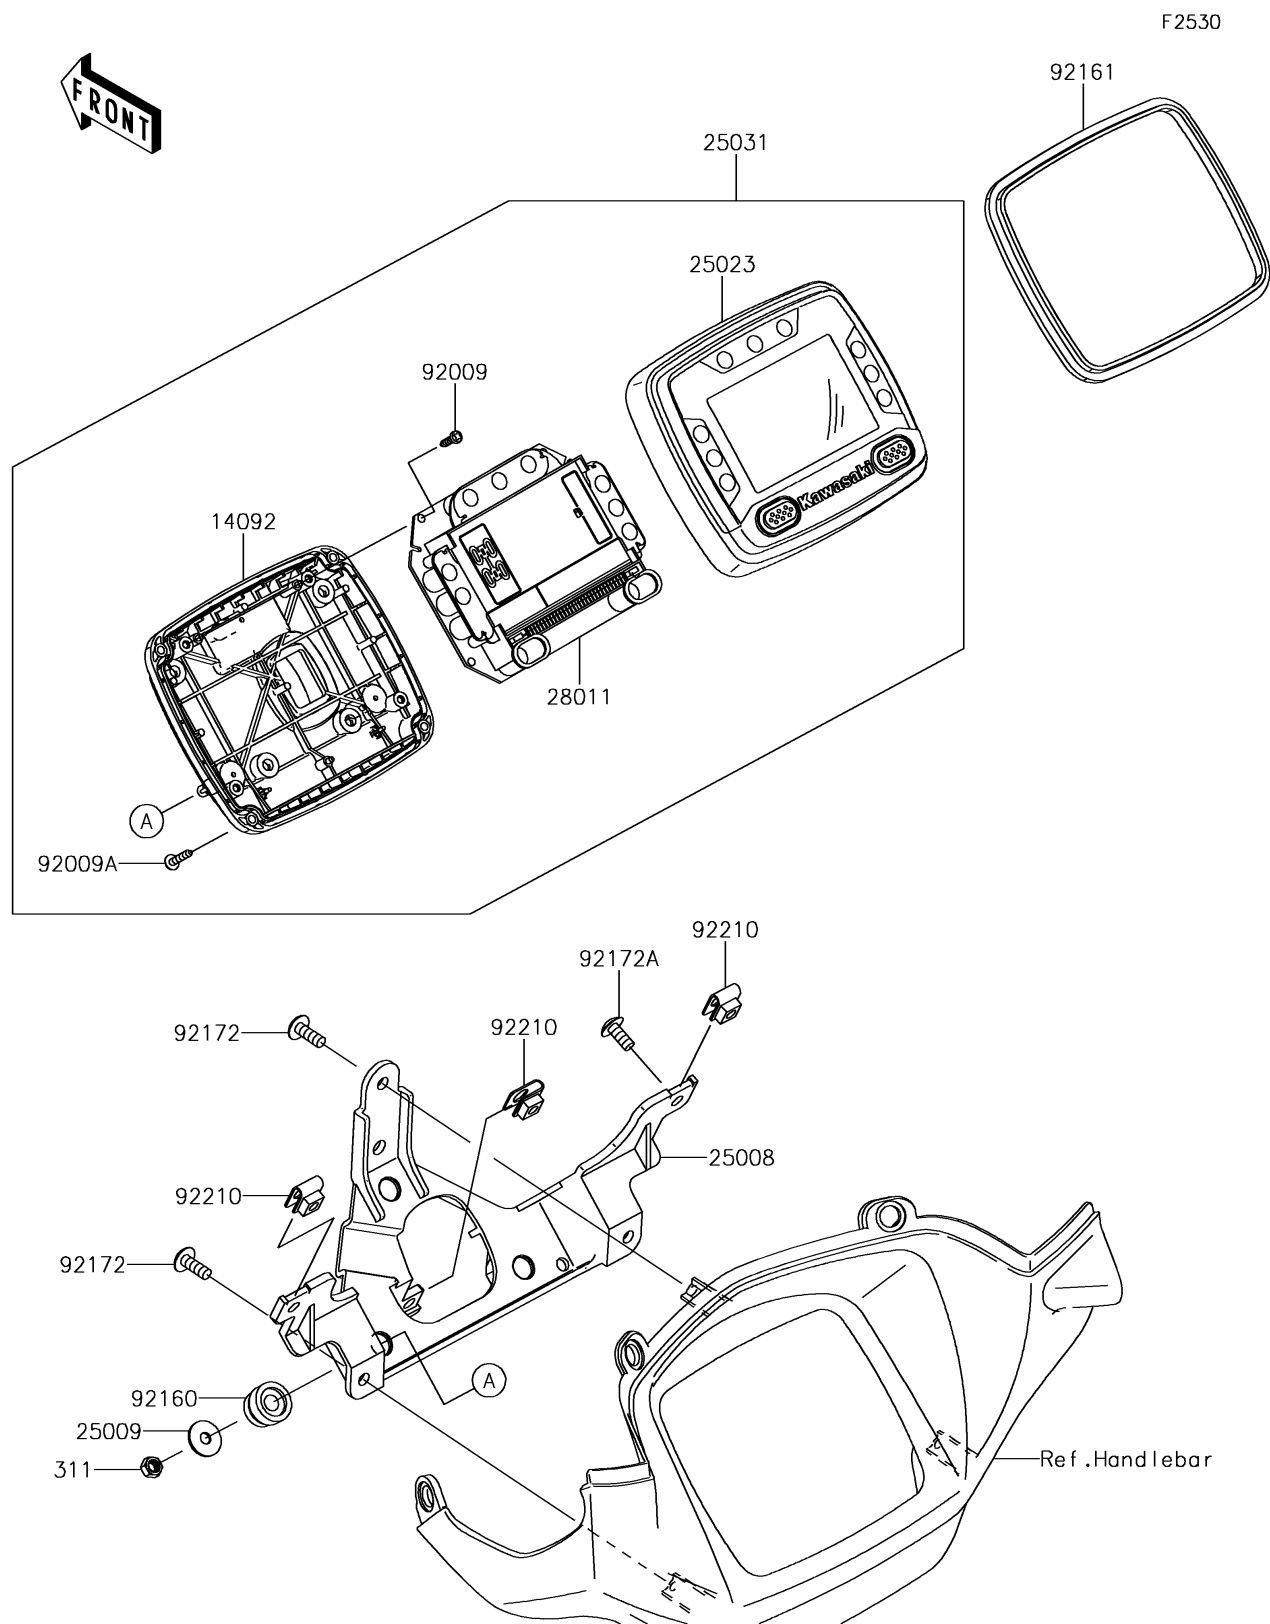

## 2017 BRUTE FORCE® 750 4x4i EPS CAMO PARTS DIAGRAM

Meter(s)

## 2017 BRUTE FORCE® 750 4x4i EPS CAMO PARTS LIST

Meter(s)

ITEM NAME	PART NUMBER	QUANTITY
COVER,LWR CASE (Ref # 14092)	14092-0179	1
BRACKET-METER (Ref # 25008)	25008-0034	1
WASHER,5.2X16X1.2 (Ref # 25009)	25009-004	1
COVER-METER CASE,UPP (Ref # 25023)	25023-0069	1
METER-ASSY,LCD (Ref # 25031)	25031-0473	1
METER,LCD (Ref # 28011)	28011-0603	1
NUT-HEX,5MM (Ref # 311)	311AA0500	1
SCREW,3X12 (Ref # 92009)	92009-1326	1
SCREW,TAPPING,3X16 (Ref # 92009A)	92009-1391	1
DAMPER (Ref # 92160)	92160-1460	1
DAMPER,METER (Ref # 92161)	92161-0906	1
SCREW,TAPPING,5X14 (Ref # 92172)	92172-0265	1
SCREW,5X12 (Ref # 92172A)	92172-0806	1
NUT,5MM (Ref # 92210)	92210-0899	1