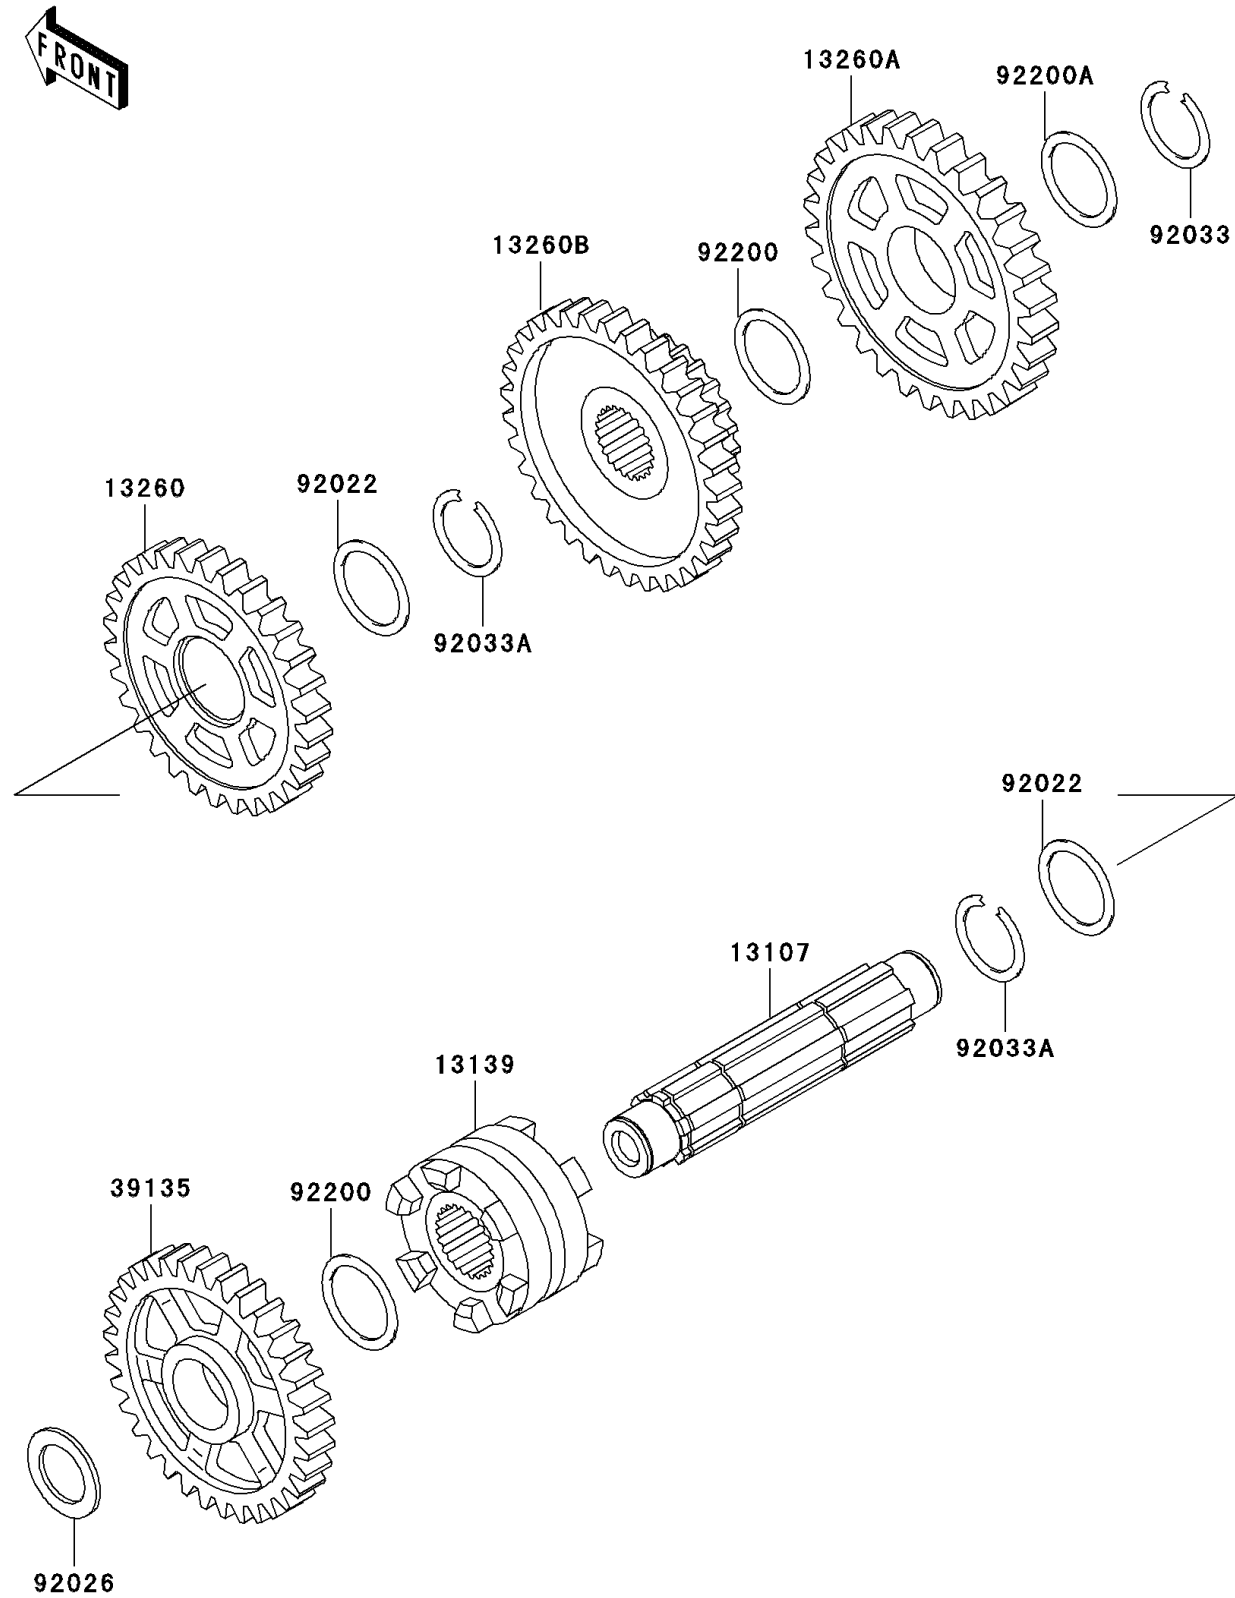

## 2001 Prairie 300 PARTS DIAGRAM

Gear Change Drum/Shift Fork(s)

E1362

## 2001 Prairie 300 PARTS LIST

Gear Change Drum/Shift Fork(s)

ITEM NAME	PART NUMBER	QUANTITY
SHAFT,IDLER (Ref # 13107)	13107-1414	1
SHIFTER,FORWARD HI&REVERSE (Ref # 13139)	13139-1086	1
GEAR,FORWARD HIGH,43T (Ref # 13260)	13260-1766	1
GEAR,FORWARD LOW,48T (Ref # 13260A)	13260-1767	1
GEAR,IDLE SHAFT,36T (Ref # 13260B)	13260-1769	1
SPROCKET-DRIVEN,REVERSE,37T (Ref # 39135)	39135-1059	1
WASHER,28.1X34X1.0 (Ref # 92022)	92022-1731	1
SPACER,20.3X30X1.8 (Ref # 92026)	92026-1066	1
RING-SNAP,24MM (Ref # 92033)	92033-026	1
RING-SNAP,25.9X30.6X1.2 (Ref # 92033A)	92033-1037	1
WASHER,24.2X32X0.50 (Ref # 92200)	92200-1400	1
WASHER,24.2X32X1.00 (Ref # 92200A)	92200-1412	1