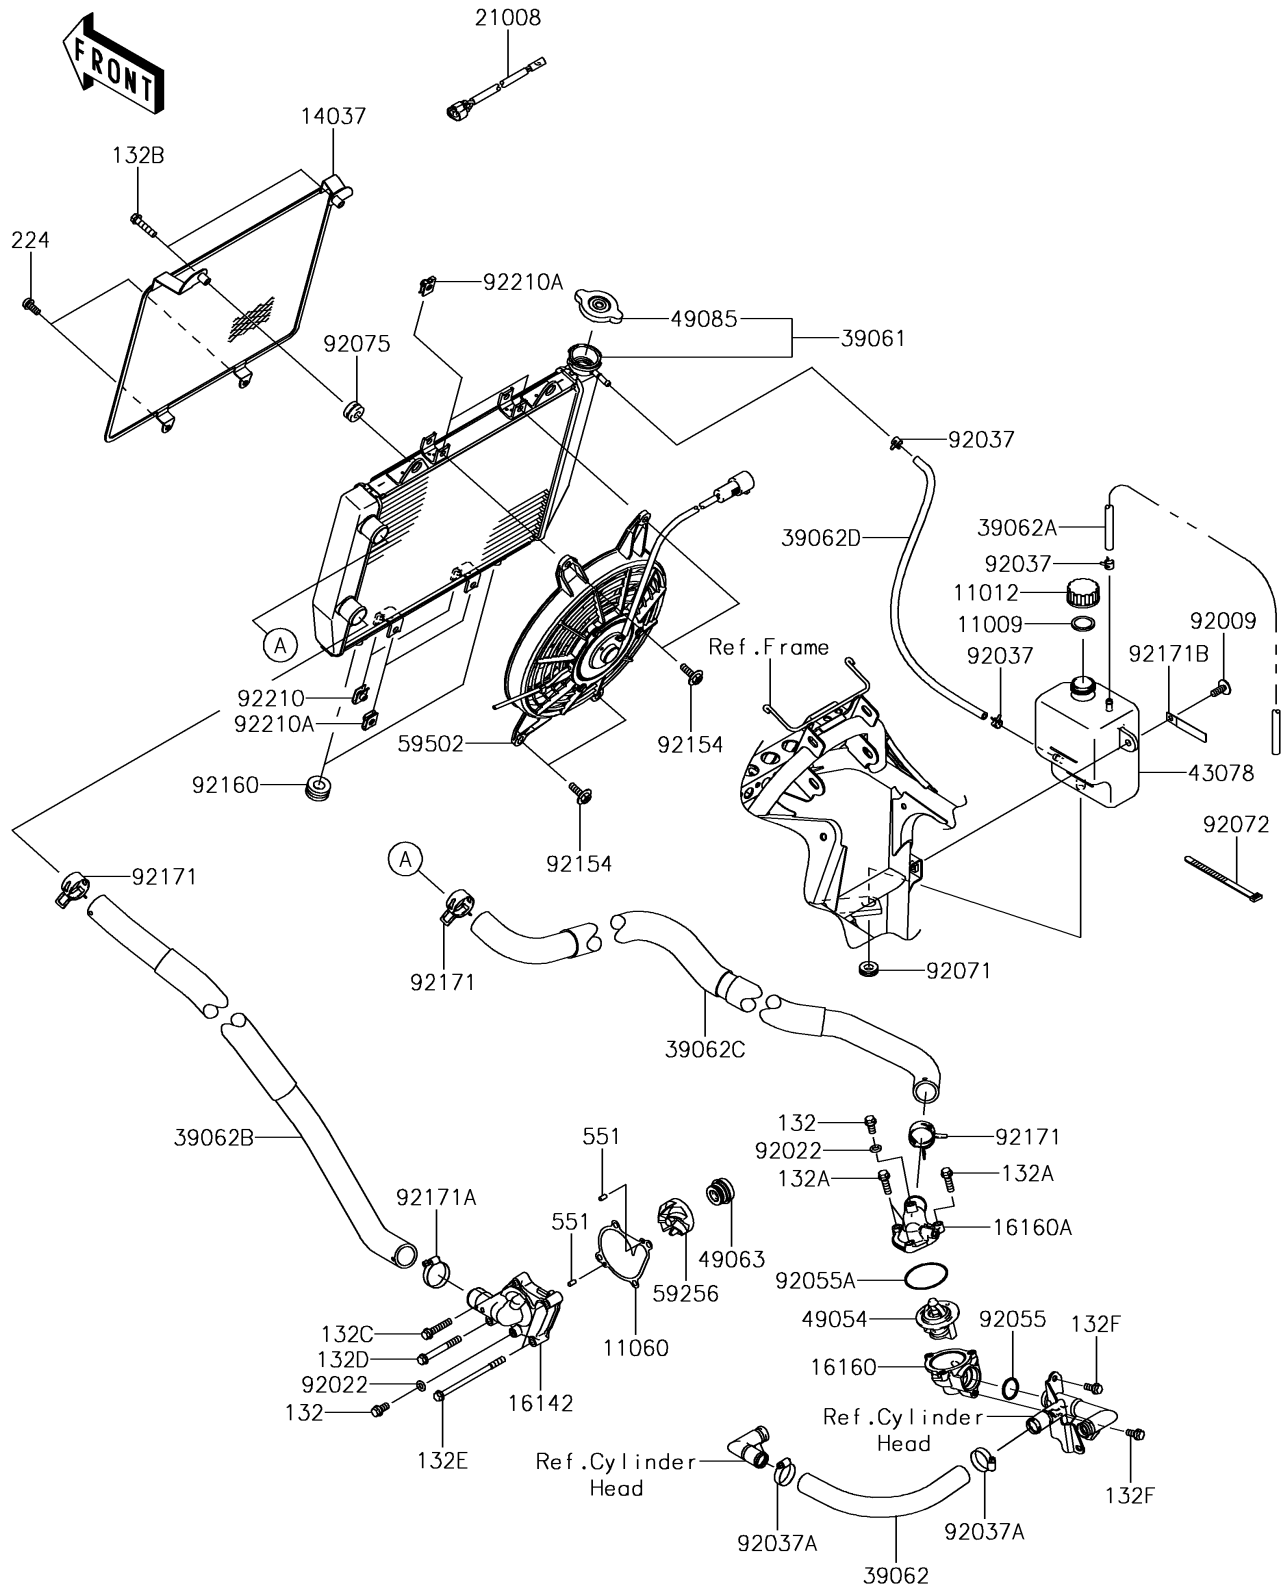

2017 BRUTE FORCE® 750 4x4i EPS CAMO PARTS DIAGRAM

Radiator

E3032

2017 BRUTE FORCE® 750 4x4i EPS CAMO PARTS LIST

Radiator

ITEM NAME	PART NUMBER	QUANTITY
GASKET,RESERVOIR TANK CAP (Ref # 11009)	11009-1145	1
CAP (Ref # 11012)	11012-1084	1
GASKET,WATER PUMP (Ref # 11060)	11060-1964	1
BOLT-FLANGED-SMALL,6X12 (Ref # 132)	132BA0612	1
BOLT-FLANGED-SMALL,6X20 (Ref # 132A)	132BA0620	1
BOLT-FLANGED-SMALL,6X25 (Ref # 132B)	132BA0625	1
BOLT-FLANGED-SMALL,6X30 (Ref # 132C)	132BA0630	1
SCREEN (Ref # 14037)	14037-0742	1
COVER-PUMP,WATER (Ref # 16142)	16142-0069	1
BODY,THERMOSTAT,LWR (Ref # 16160)	16160-0189	1
BODY,THERMOSTAT,UPP (Ref # 16160A)	16160-0225	1
BREAKER,FAN MOTOR (Ref # 21008)	21008-0555	1
RADIATOR-ASSY (Ref # 39061)	39061-0589	1
HOSE-COOLING,FR HEAD-THERMO (Ref # 39062)	39062-0316	1
HOSE-COOLING,5X9X800 (Ref # 39062A)	39062-0321	1
HOSE-COOLING,RADIATOR-PUMP (Ref # 39062B)	39062-0587	1
HOSE-COOLING,THERMO-RADIATOR (Ref # 39062C)	39062-0630	1
HOSE-COOLING,5X9X410 (Ref # 39062D)	39062-0631	1
RESERVOIR (Ref # 43078)	43078-0070	1
THERMOSTAT (Ref # 49054)	49054-1055	1
SEAL-MECHANICAL,WATER (Ref # 49063)	49063-1055	1
CAP-ASSY-PRESSURE (Ref # 49085)	49085-0005	1
IMPELLER (Ref # 59256)	59256-1069	1
FAN-ASSY (Ref # 59502)	59502-0554	1
SCREW,6X16 (Ref # 92009)	92009-1694	1
WASHER,6.2X11X1 (Ref # 92022)	92022-304	1
CLAMP,TUBE (Ref # 92037)	92037-1461	1
CLAMP,COOLING HOSE (Ref # 92037A)	92037-1589	1
RING-O,22.1X2.4 (Ref # 92055)	92055-1081	1