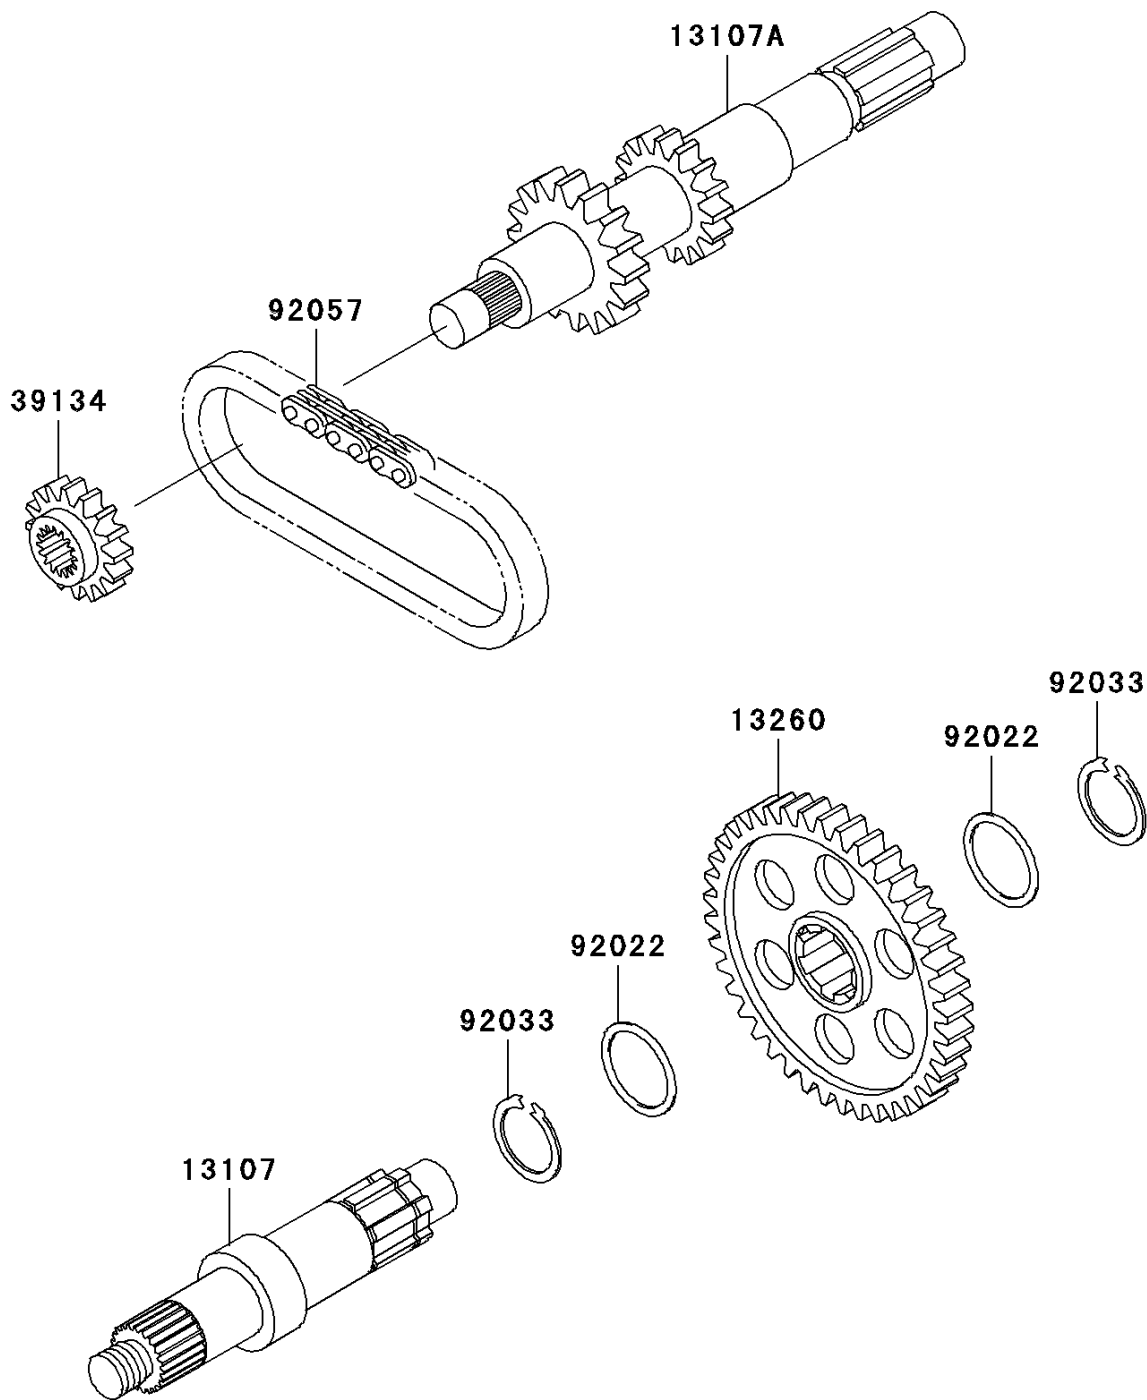

2001 Prairie 300 PARTS DIAGRAM

Transmission

E1361

2001 Prairie 300 PARTS LIST

Transmission

ITEM NAME	PART NUMBER	QUANTITY
SHAFT,OUTPUT (Ref # 13107)	13107-1390	1
SHAFT,INPUT (Ref # 13107A)	13107-1400	1
GEAR,OUTPUT,44T (Ref # 13260)	13260-1719	1
SPROCKET-DRIVE,REVERSE,18T (Ref # 39134)	39134-1059	1
WASHER,28.1X34X1.0 (Ref # 92022)	92022-1731	1
RING-SNAP,25.9X30.6X1.2 (Ref # 92033)	92033-1037	1
CHAIN,REVERSE,81RH2520 (Ref # 92057)	92057-1421	1