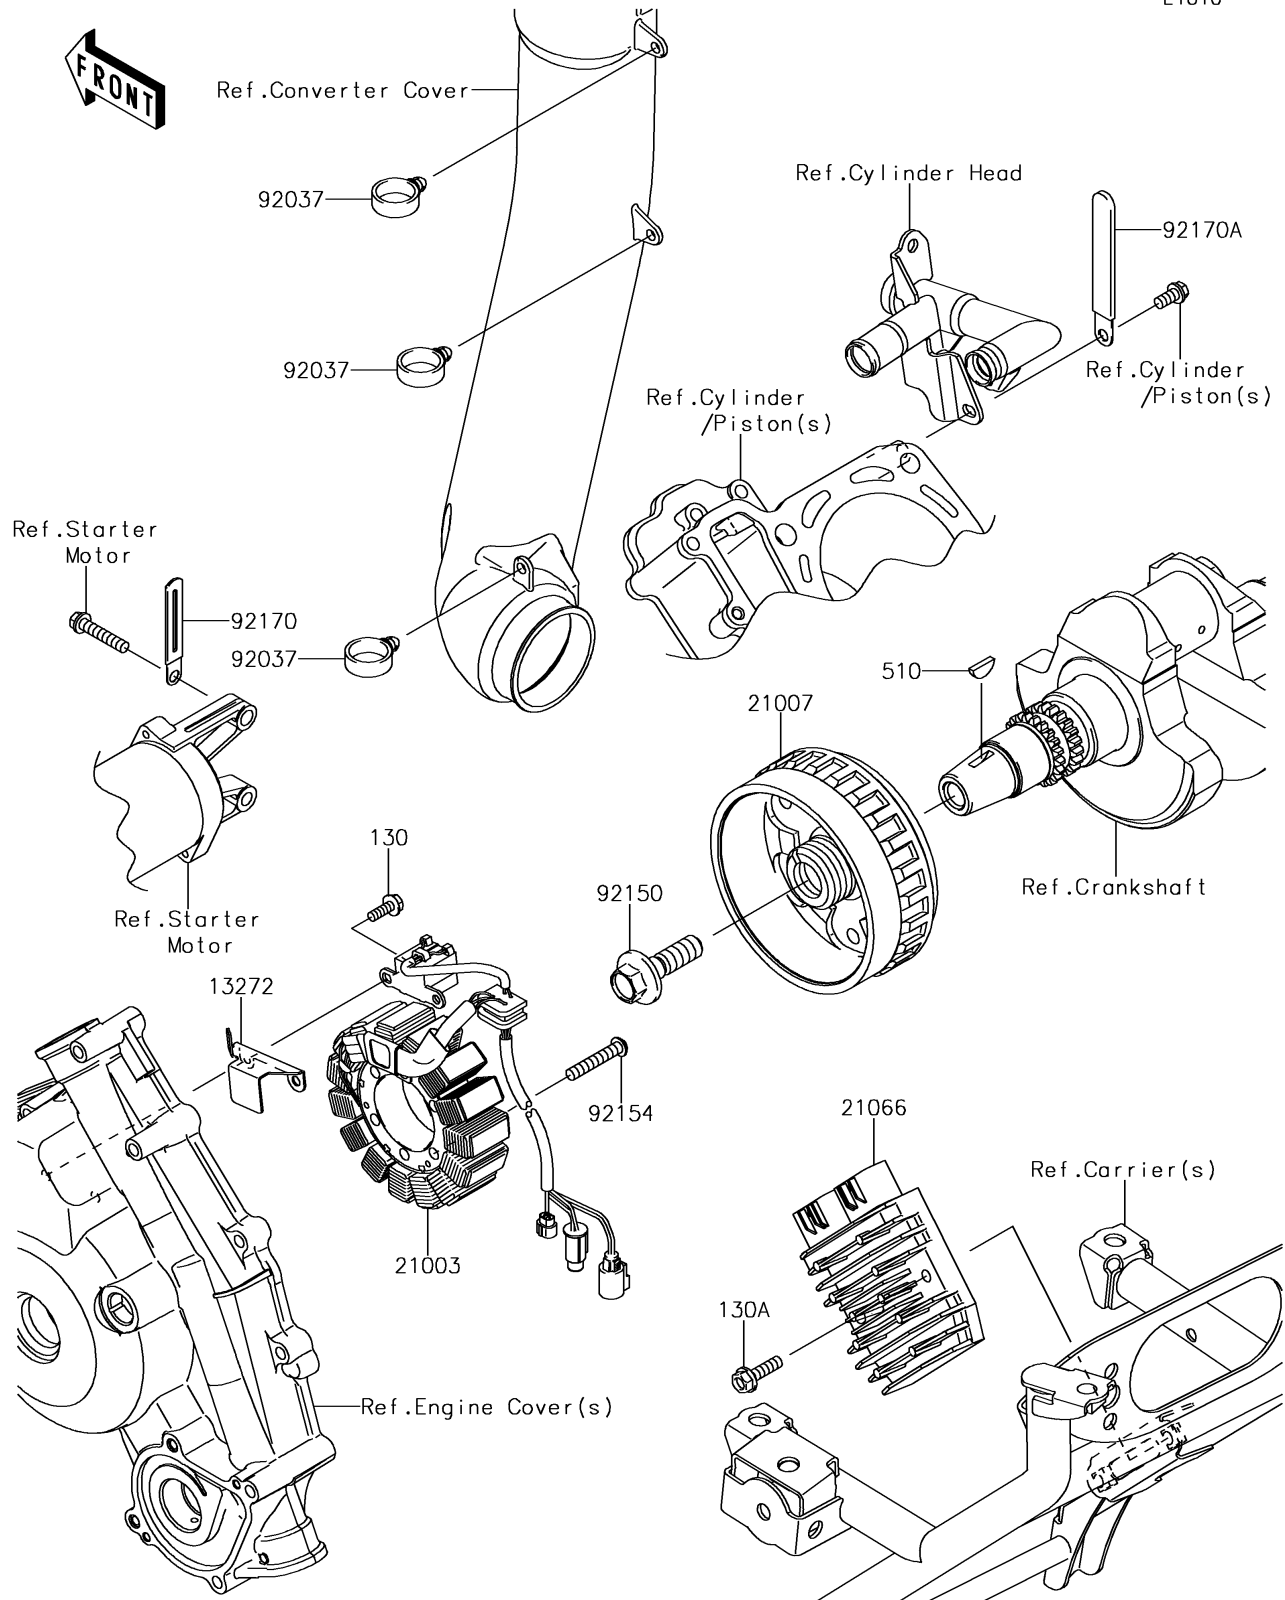

2017 BRUTE FORCE® 750 4x4i EPS CAMO PARTS DIAGRAM

Generator

E1810

2017 BRUTE FORCE® 750 4x4i EPS CAMO PARTS LIST

Generator

ITEM NAME	PART NUMBER	QUANTITY
BOLT-FLANGED,5X14 (Ref # 130)	130BA0514	1
BOLT-FLANGED,6X22 (Ref # 130A)	130BA0622	1
PLATE (Ref # 13272)	13272-1222	1
STATOR (Ref # 21003)	21003-0167	1
ROTOR (Ref # 21007)	21007-0633	1
REGULATOR-VOLTAGE (Ref # 21066)	21066-0744	1
KEY-WOODRUFF (Ref # 510)	510A4200	1
CLAMP,HOSE (Ref # 92037)	92037-1827	1
BOLT,12X40 (Ref # 92150)	92150-1717	1
BOLT,TORX,6X35 (Ref # 92154)	92154-1007	1
CLAMP (Ref # 92170)	92170-1514	1
CLAMP (Ref # 92170A)	92170-1925	1