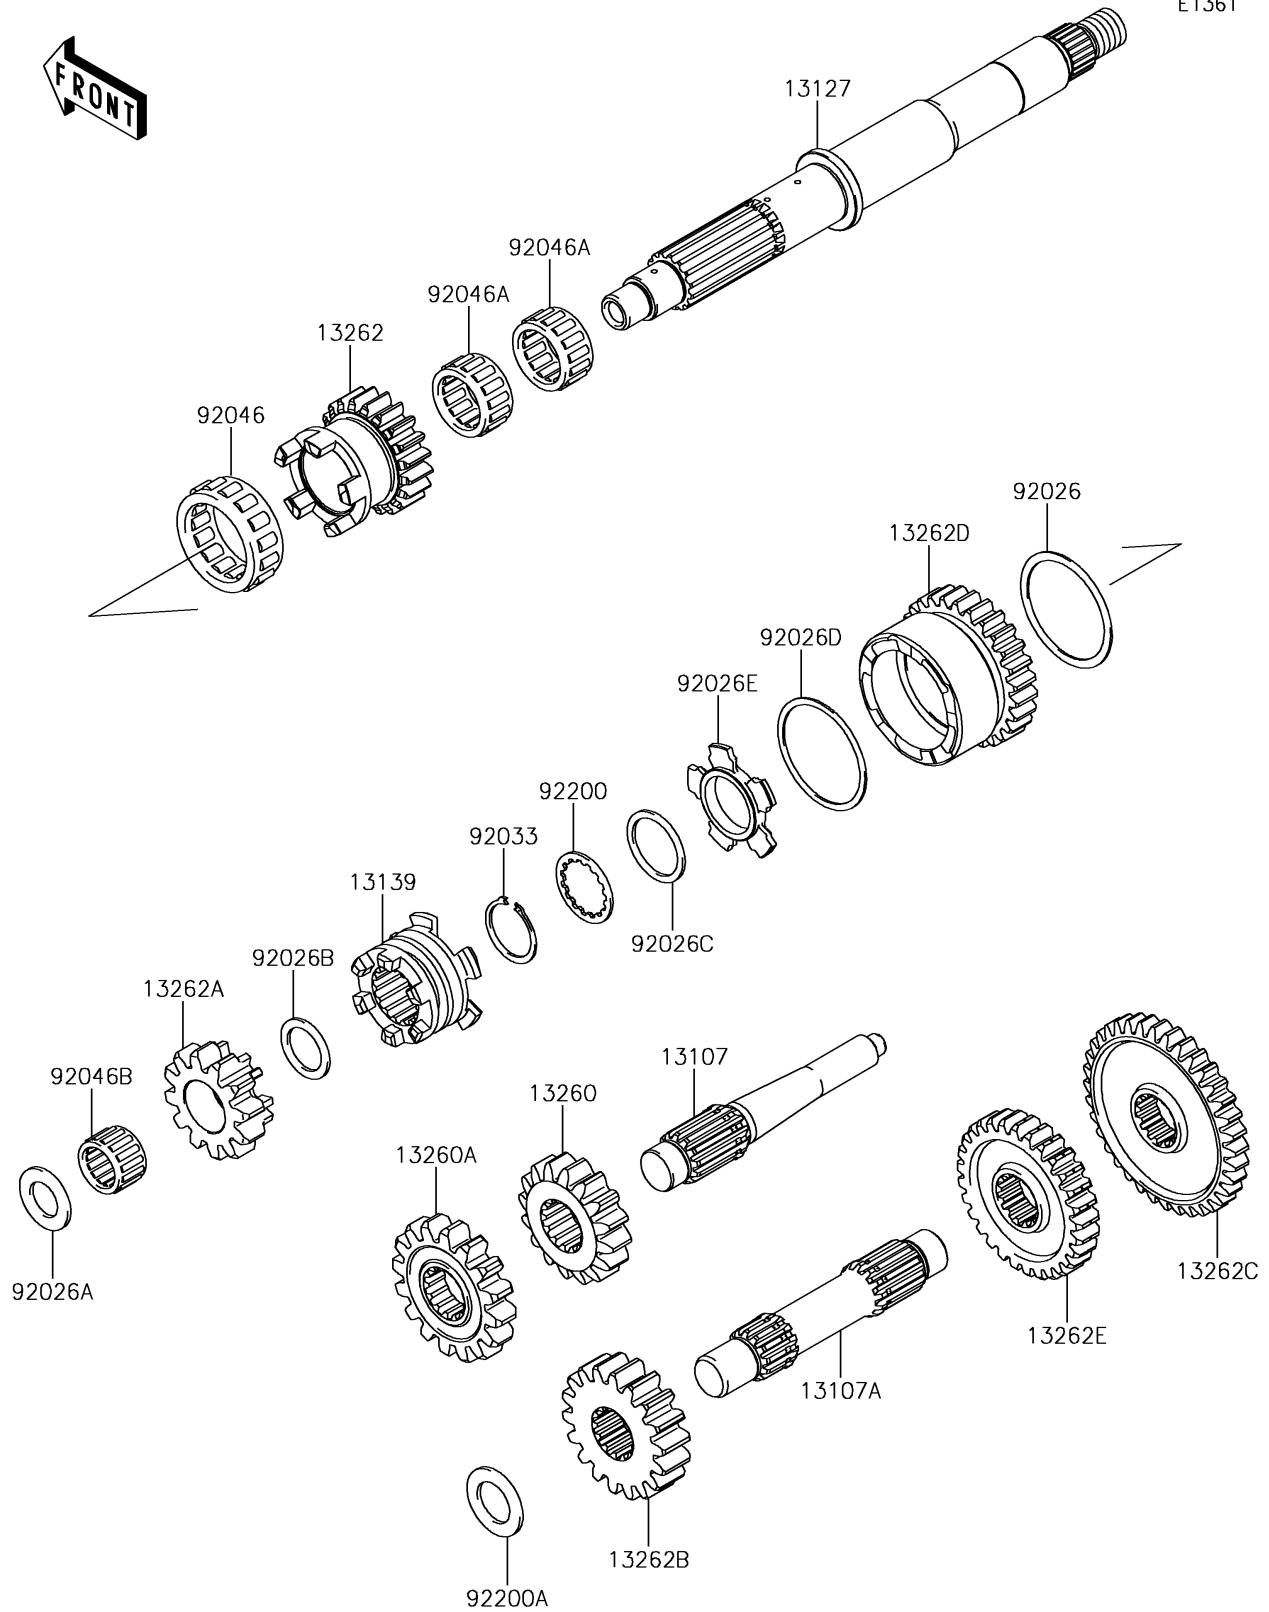

2017 BRUTE FORCE® 750 4x4i EPS CAMO PARTS DIAGRAM

Transmission

E1361

2017 BRUTE FORCE® 750 4x4i EPS CAMO PARTS LIST

Transmission

ITEM NAME	PART NUMBER	QUANTITY
SHAFT,REVERSE,IDLE (Ref # 13107)	13107-0754	1
SHAFT,COUNTER (Ref # 13107A)	13107-0755	1
SHAFT-TRANSMISSION INPUT (Ref # 13127)	13127-0053	1
SHIFTER (Ref # 13139)	13139-0626	1
GEAR,OUTPUT REVERSE,16T (Ref # 13260)	13260-1872	1
GEAR,DRIVEN REVERSE,16T (Ref # 13260A)	13260-1873	1
GEAR,INPUT LOW,20T (Ref # 13262)	13262-0234	1
GEAR,INPUT REVERSE,12T (Ref # 13262A)	13262-0235	1
GEAR,OUTPUT DRIVE,18T (Ref # 13262B)	13262-0432	1
GEAR,DRIVEN LOW,36T (Ref # 13262C)	13262-0794	1
GEAR,INPUT HI,27T (Ref # 13262D)	13262-0837	1
GEAR,DRIVEN HI,29T (Ref # 13262E)	13262-0838	1
SPACER,48.2X56X1.0 (Ref # 92026)	92026-0163	1
SPACER,17.3X30X2.0 (Ref # 92026A)	92026-1415	1
SPACER,21.2X29X1.6 (Ref # 92026B)	92026-1568	1
SPACER,28.2X34.5X1.6 (Ref # 92026C)	92026-1587	1
SPACER,48.2X54.3X1.0 (Ref # 92026D)	92026-1599	1
SPACER,HI&LOW (Ref # 92026E)	92026-1600	1
RING-SNAP,25.9X30.6X1.2 (Ref # 92033)	92033-1037	1
BEARING-NEEDLE,HIGH GEAR (Ref # 92046)	92046-1276	1
BEARING-NEEDLE,FWF-283317 (Ref # 92046A)	92046-1278	1
BEARING-NEEDLE,REVERSE GEAR (Ref # 92046B)	92046-1279	1
WASHER,28.5X34.0X1.5 (Ref # 92200)	92200-1240	1
WASHER,20.3X33X2.0 (Ref # 92200A)	92200-1351	1