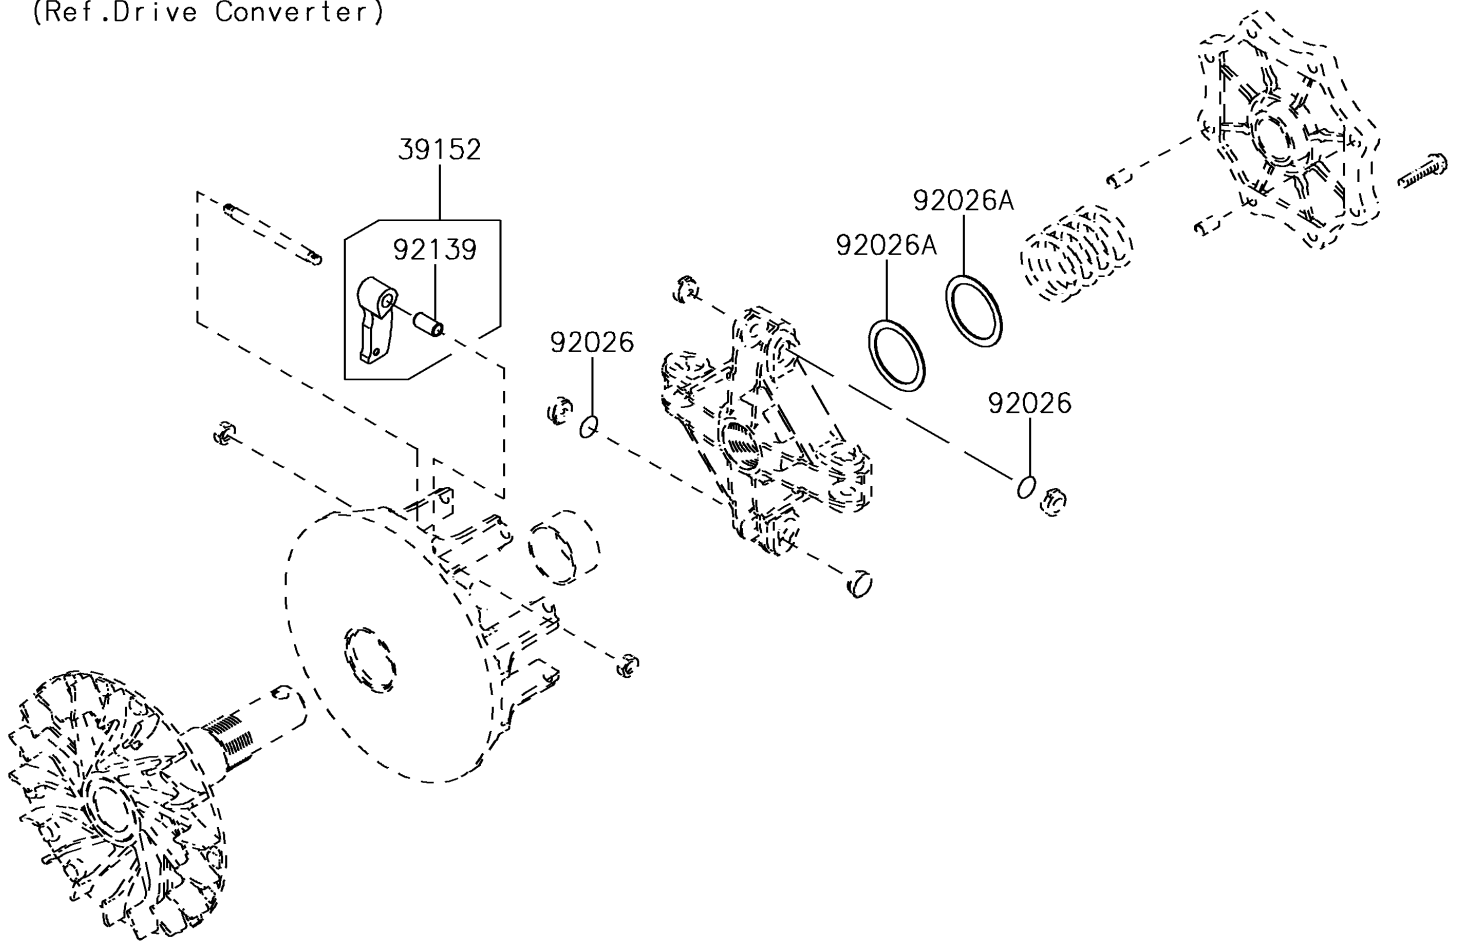

2018 BRUTE FORCE® 750 4x4i EPS PARTS DIAGRAM

Optional Parts

F2890

(Ref. Drive Converter)

2018 BRUTE FORCE® 750 4x4i EPS PARTS LIST

Optional Parts

ITEM NAME	PART NUMBER	QUANTITY
WEIGHT-RAMP (Ref # 39152)	39152-0091	4
SPACER,T=0.1 (Ref # 92026)	92026-0038	2
SPACER,39X49.5X1.0 (Ref # 92026A)	92026-1603	2
BUSHING (Ref # 92139)	92139-0215	4