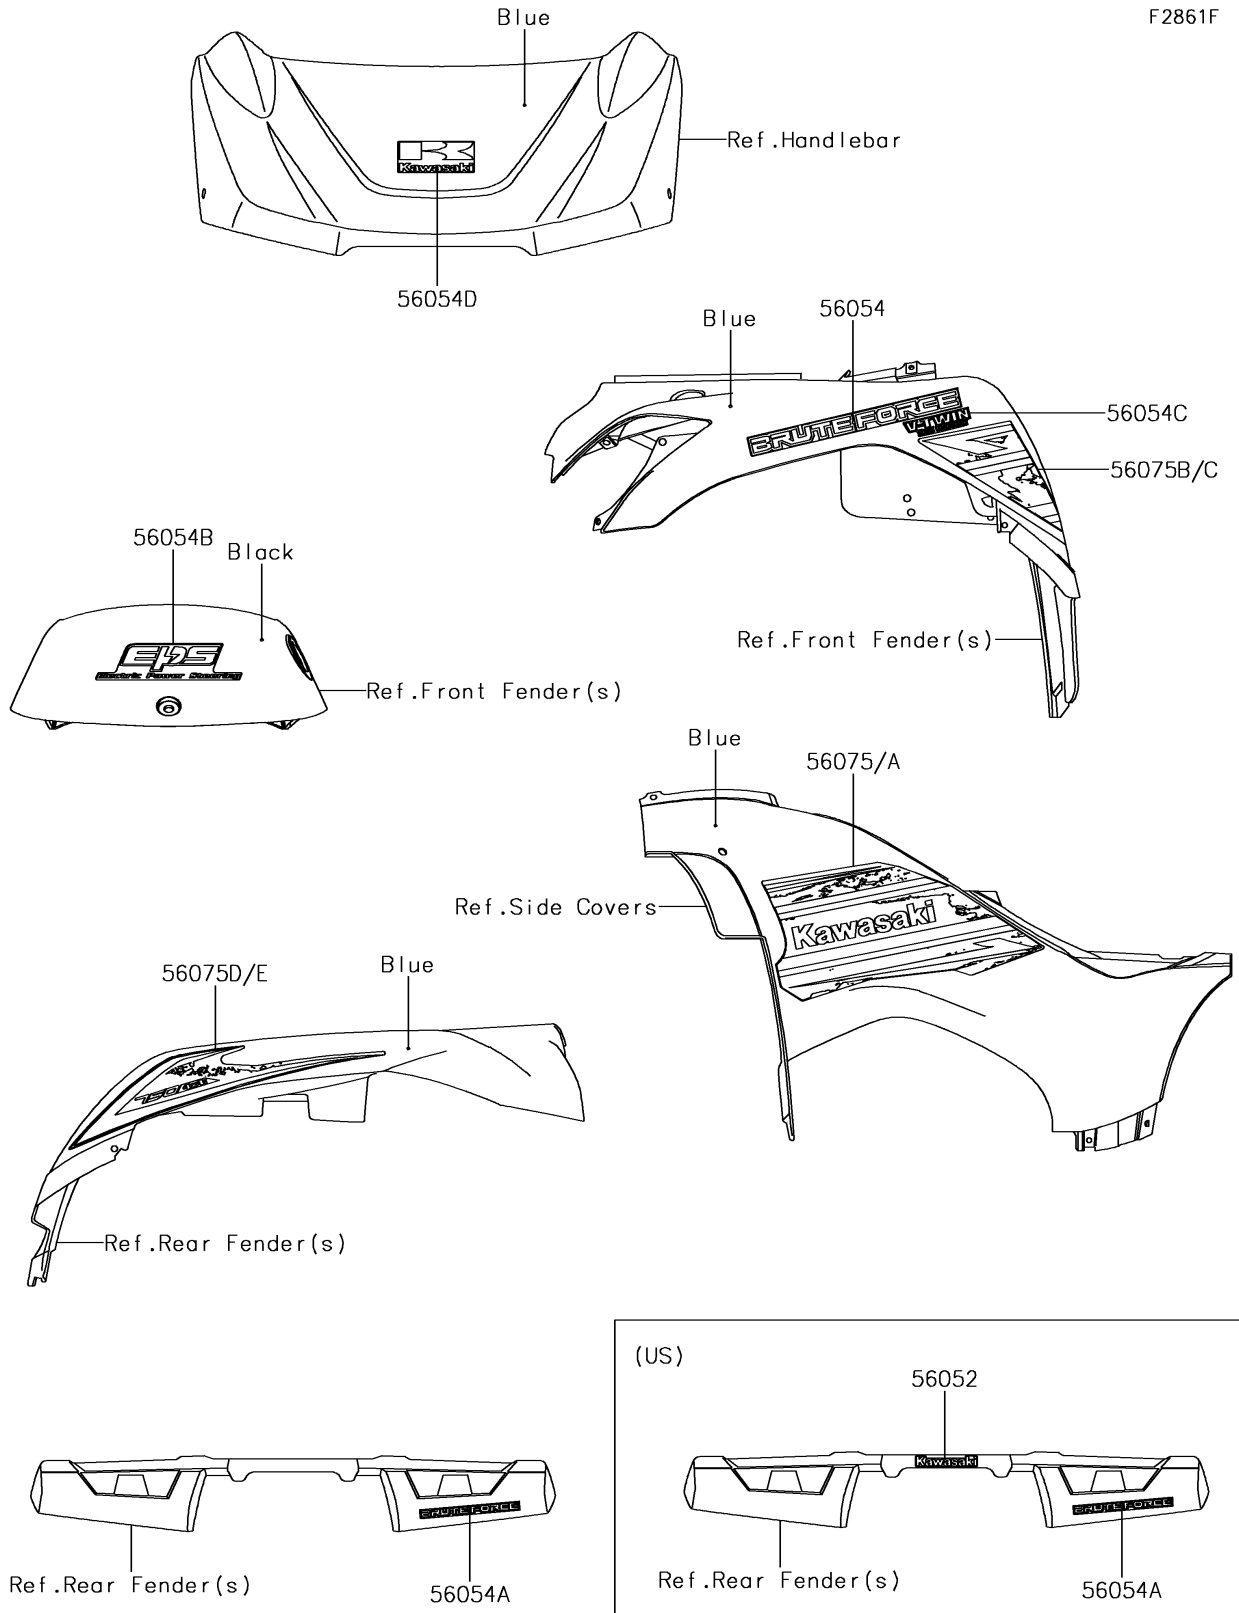

## 2018 BRUTE FORCE® 750 4x4i EPS PARTS DIAGRAM

Decals(Blue)(GJF)

F2861F

## 2018 BRUTE FORCE® 750 4x4i EPS PARTS LIST

Decals(Blue)(GJF)

ITEM NAME	PART NUMBER	QUANTITY
MARK,KAWASAKI (Ref # 56052)	56052-0928	1
MARK,FR FENDER,BRUTE FORCE (Ref # 56054)	56054-0754	1
MARK,RR FENDER,BRUTE FORCE (Ref # 56054A)	56054-0755	1
MARK,TOP COVER,EPS (Ref # 56054B)	56054-0758	1
MARK,FR FENDER,V-TWIN (Ref # 56054C)	56054-1802	1
MARK,HANDLE COVER,K (Ref # 56054D)	56054-2252	1
PATTERN,SIDE COVER,LH (Ref # 56075)	56075-2745	1
PATTERN,SIDE COVER,RH (Ref # 56075A)	56075-2746	1
PATTERN,FR FENDER,LH (Ref # 56075B)	56075-2747	1
PATTERN,FR FENDER,RH (Ref # 56075C)	56075-2748	1
PATTERN,RR FENDER,LH (Ref # 56075D)	56075-2749	1
PATTERN,RR FENDER,RH (Ref # 56075E)	56075-2750	1