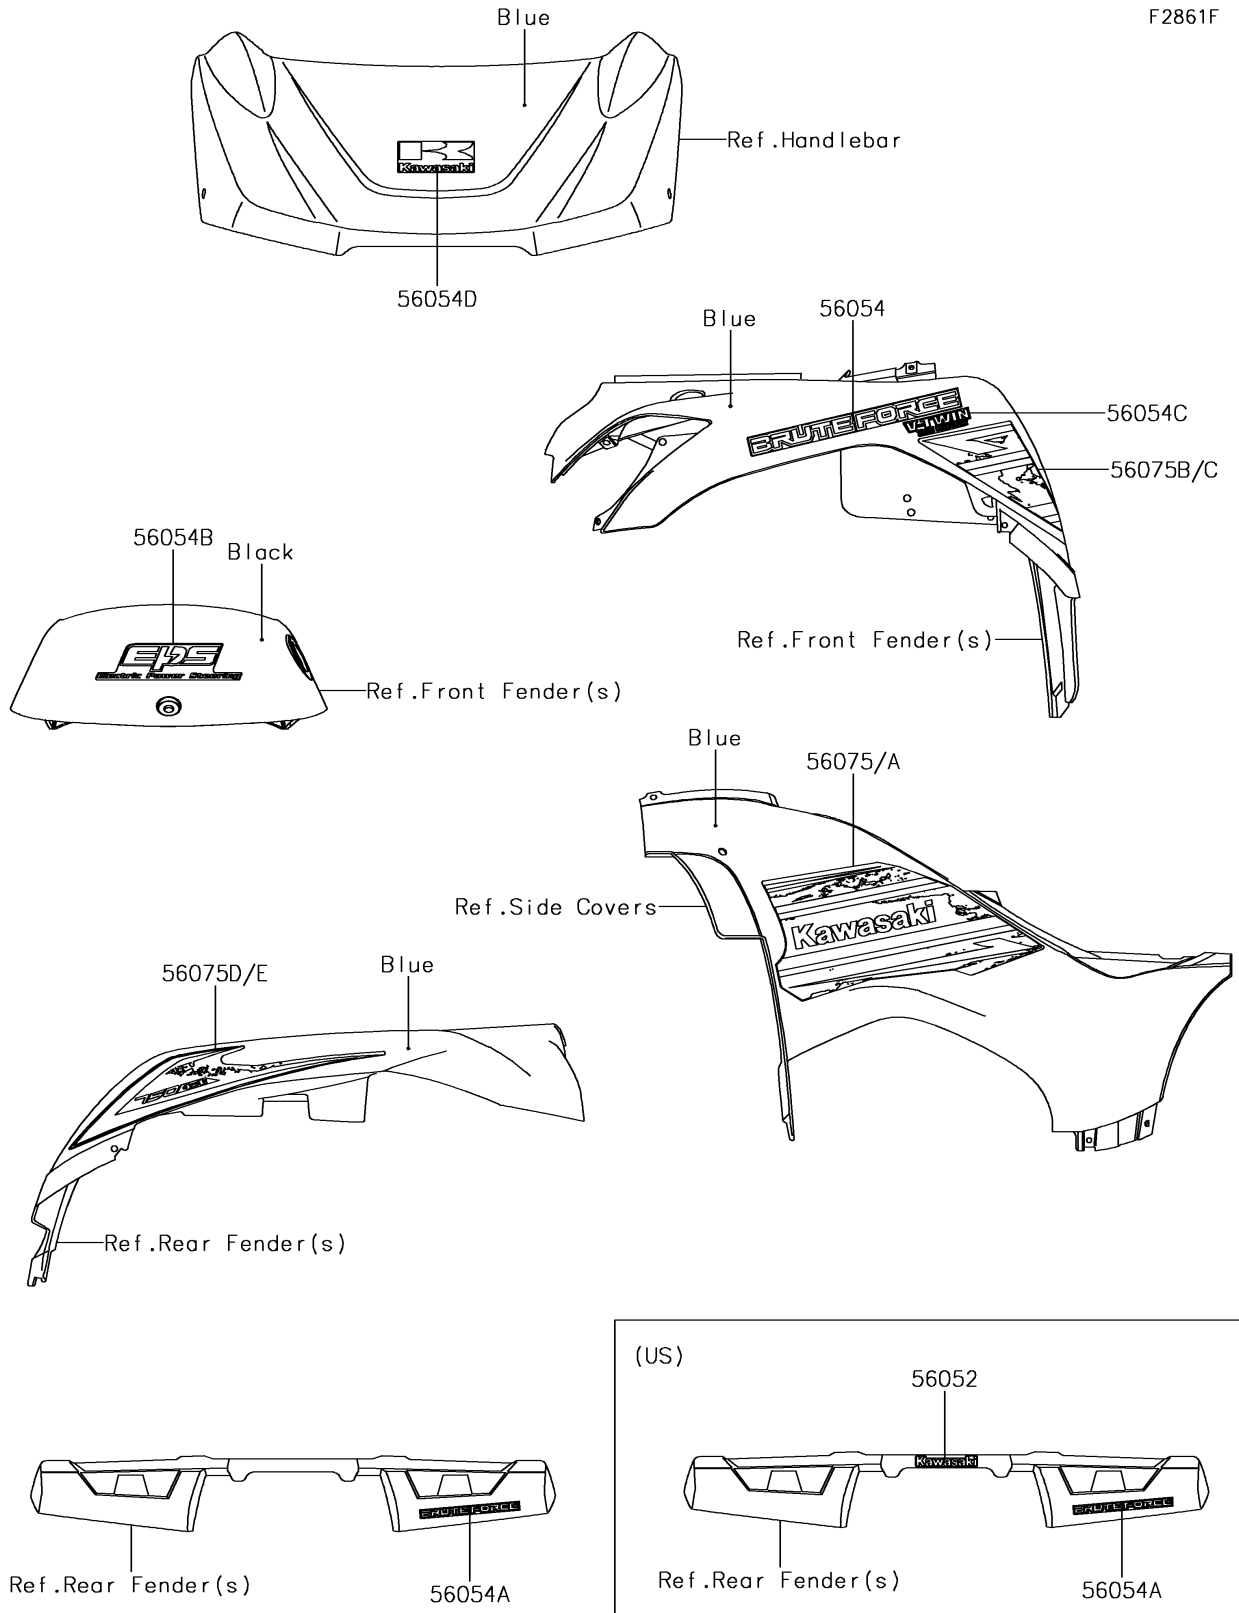

2018 BRUTE FORCE® 750 4x4i EPS PARTS DIAGRAM

Decals(Blue)(GJF)

F2861F

2018 BRUTE FORCE® 750 4x4i EPS PARTS LIST

Decals(Blue)(GJF)

ITEM NAME	PART NUMBER	QUANTITY
MARK,KAWASAKI (Ref # 56052)	56052-0928	1
MARK,FR FENDER,BRUTE FORCE (Ref # 56054)	56054-0754	2
MARK,RR FENDER,BRUTE FORCE (Ref # 56054A)	56054-0755	1
MARK,TOP COVER,EPS (Ref # 56054B)	56054-0758	1
MARK,FR FENDER,V-TWIN (Ref # 56054C)	56054-1802	2
MARK,HANDLE COVER,K (Ref # 56054D)	56054-2252	1
PATTERN,SIDE COVER,LH (Ref # 56075)	56075-2745	1
PATTERN,SIDE COVER,RH (Ref # 56075A)	56075-2746	1
PATTERN,FR FENDER,LH (Ref # 56075B)	56075-2747	1
PATTERN,FR FENDER,RH (Ref # 56075C)	56075-2748	1
PATTERN,RR FENDER,LH (Ref # 56075D)	56075-2749	1
PATTERN,RR FENDER,RH (Ref # 56075E)	56075-2750	1