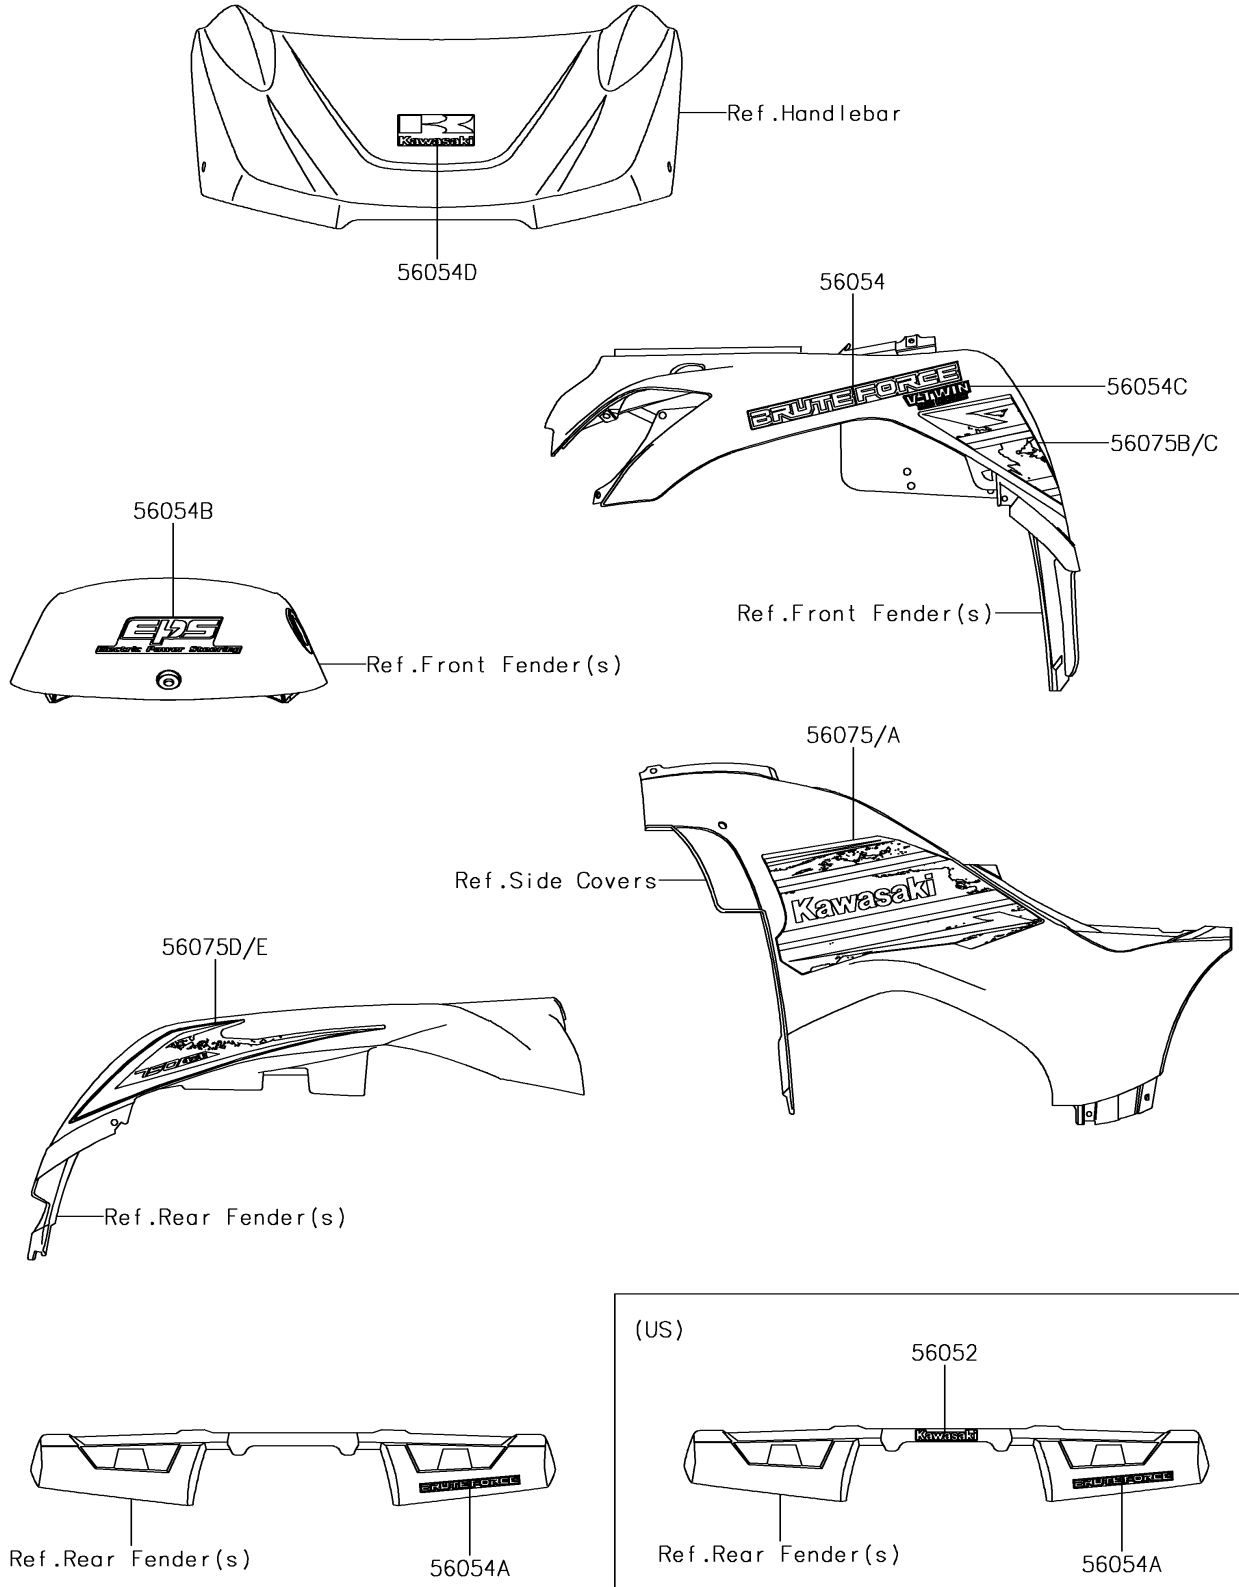

2018 BRUTE FORCE® 750 4x4i EPS PARTS DIAGRAM

Decals(Black)(GJF)

F2861E

2018 BRUTE FORCE® 750 4x4i EPS PARTS LIST

Decals(Black)(GJF)

ITEM NAME	PART NUMBER	QUANTITY
MARK,KAWASAKI (Ref # 56052)	56052-0928	1
MARK,FR FENDER,BRUTE FORCE (Ref # 56054)	56054-0754	2
MARK,RR FENDER,BRUTE FORCE (Ref # 56054A)	56054-0755	1
MARK,TOP COVER,EPS (Ref # 56054B)	56054-0758	1
MARK,FR FENDER,V-TWIN (Ref # 56054C)	56054-1802	2
MARK,HANDLE COVER,K (Ref # 56054D)	56054-2252	1
PATTERN,SIDE COVER,LH (Ref # 56075)	56075-3931	1
PATTERN,SIDE COVER,RH (Ref # 56075A)	56075-3932	1
PATTERN,FR FENDER,LH (Ref # 56075B)	56075-3933	1
PATTERN,FR FENDER,RH (Ref # 56075C)	56075-3934	1
PATTERN,RR FENDER,LH (Ref # 56075D)	56075-3935	1
PATTERN,RR FENDER,RH (Ref # 56075E)	56075-3936	1