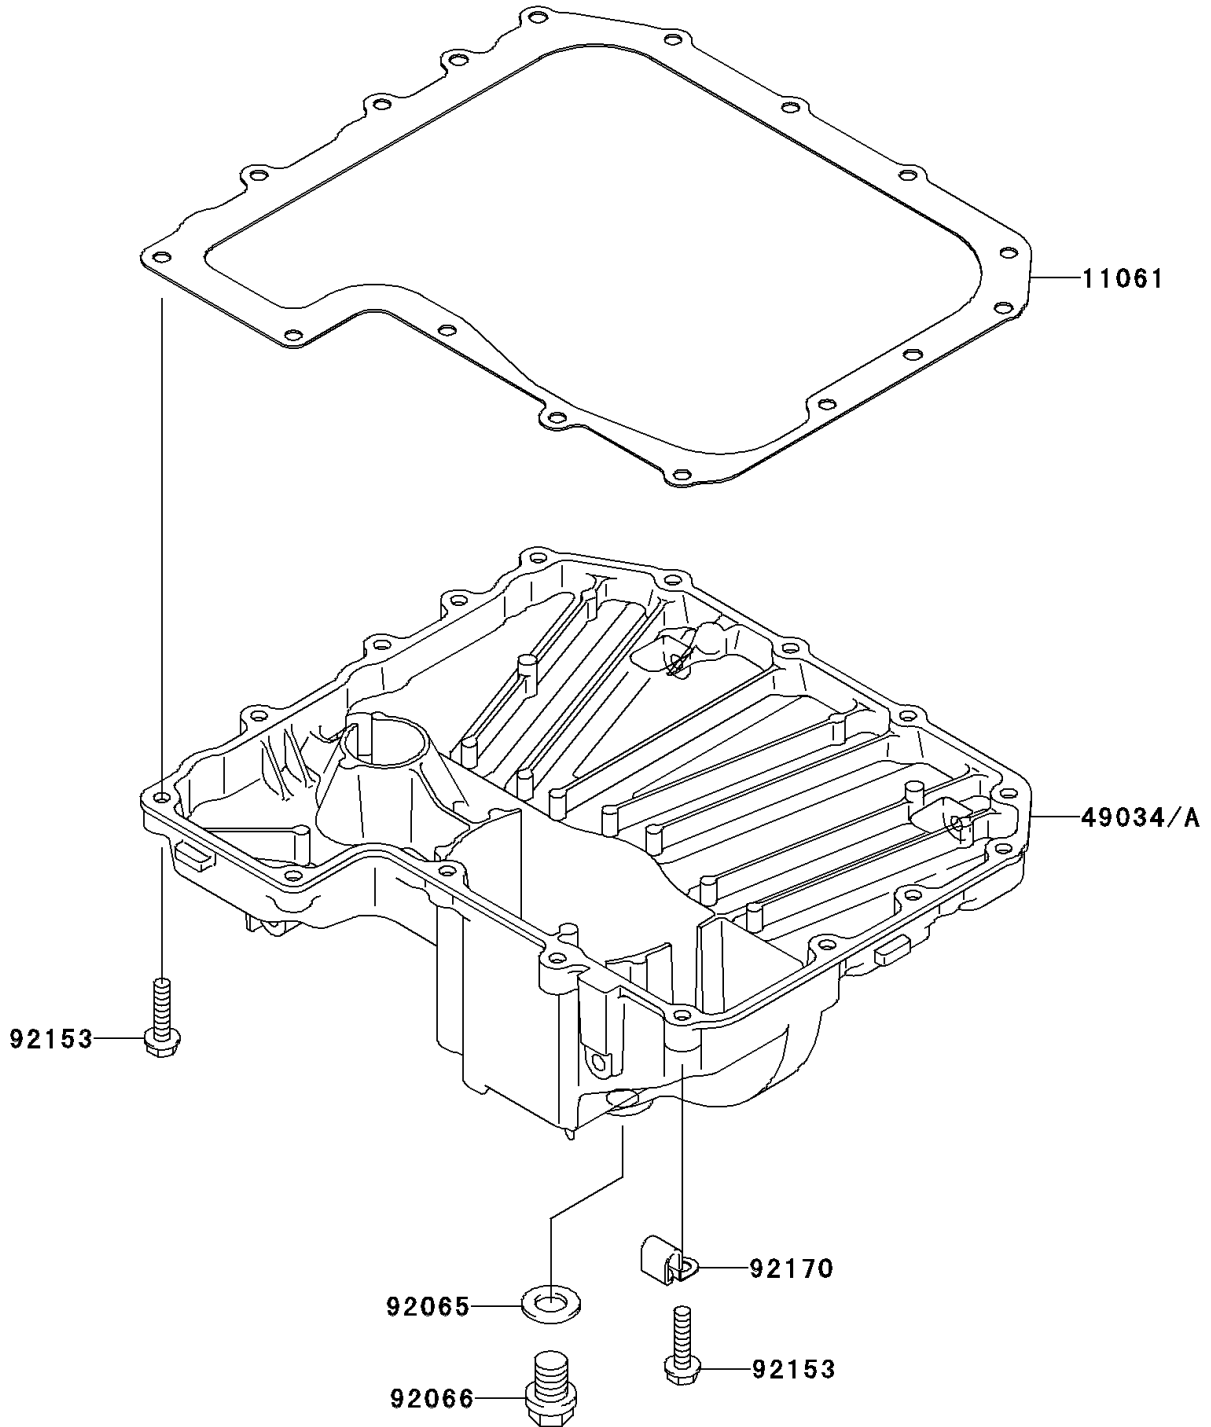

2008 Z1000 PARTS DIAGRAM

Oil Pan

E1434

2008 Z1000 PARTS LIST

Oil Pan

ITEM NAME	PART NUMBER	QUANTITY
-----------	-------------	----------