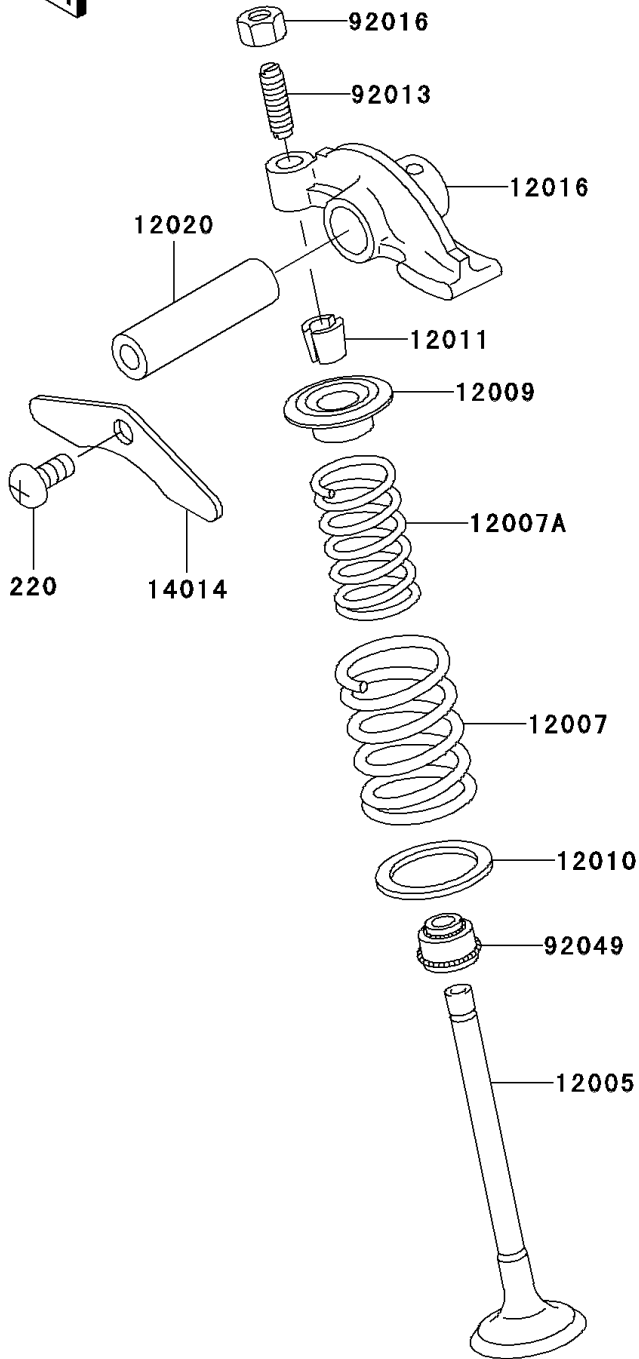

2001 Prairie 300 PARTS DIAGRAM

Valve(s)

E1210

2001 Prairie 300 PARTS LIST

Valve(s)

ITEM NAME	PART NUMBER	QUANTITY
SCREW-PAN-CROS,6X10 (Ref # 220)	220B0610	1
VALVE-INTAKE (Ref # 12004)	12004-1137	1
VALVE-EXHAUST (Ref # 12005)	12005-1275	1
SPRING-ENGINE VALVE,OUTER (Ref # 12007)	12007-013	1
SPRING-ENGINE VALVE,INNER (Ref # 12007A)	12007-014	1
RETAINER-VALVE SPRING (Ref # 12009)	12009-006	1
SEAT-SPRING,OUTER (Ref # 12010)	12010-005	1
COLLET,RETAINER (Ref # 12011)	12011-004	1
ARM-ROCKER (Ref # 12016)	12016-1078	1
SHAFT-ROCKER (Ref # 12020)	12020-004	1
PLATE-POSITION (Ref # 14014)	14014-034	1
SCREW,6MM (Ref # 92013)	92013-009	1
NUT,6MM (Ref # 92016)	92016-061	1
SEAL-OIL,RV37129.5 (Ref # 92049)	92049-016	1