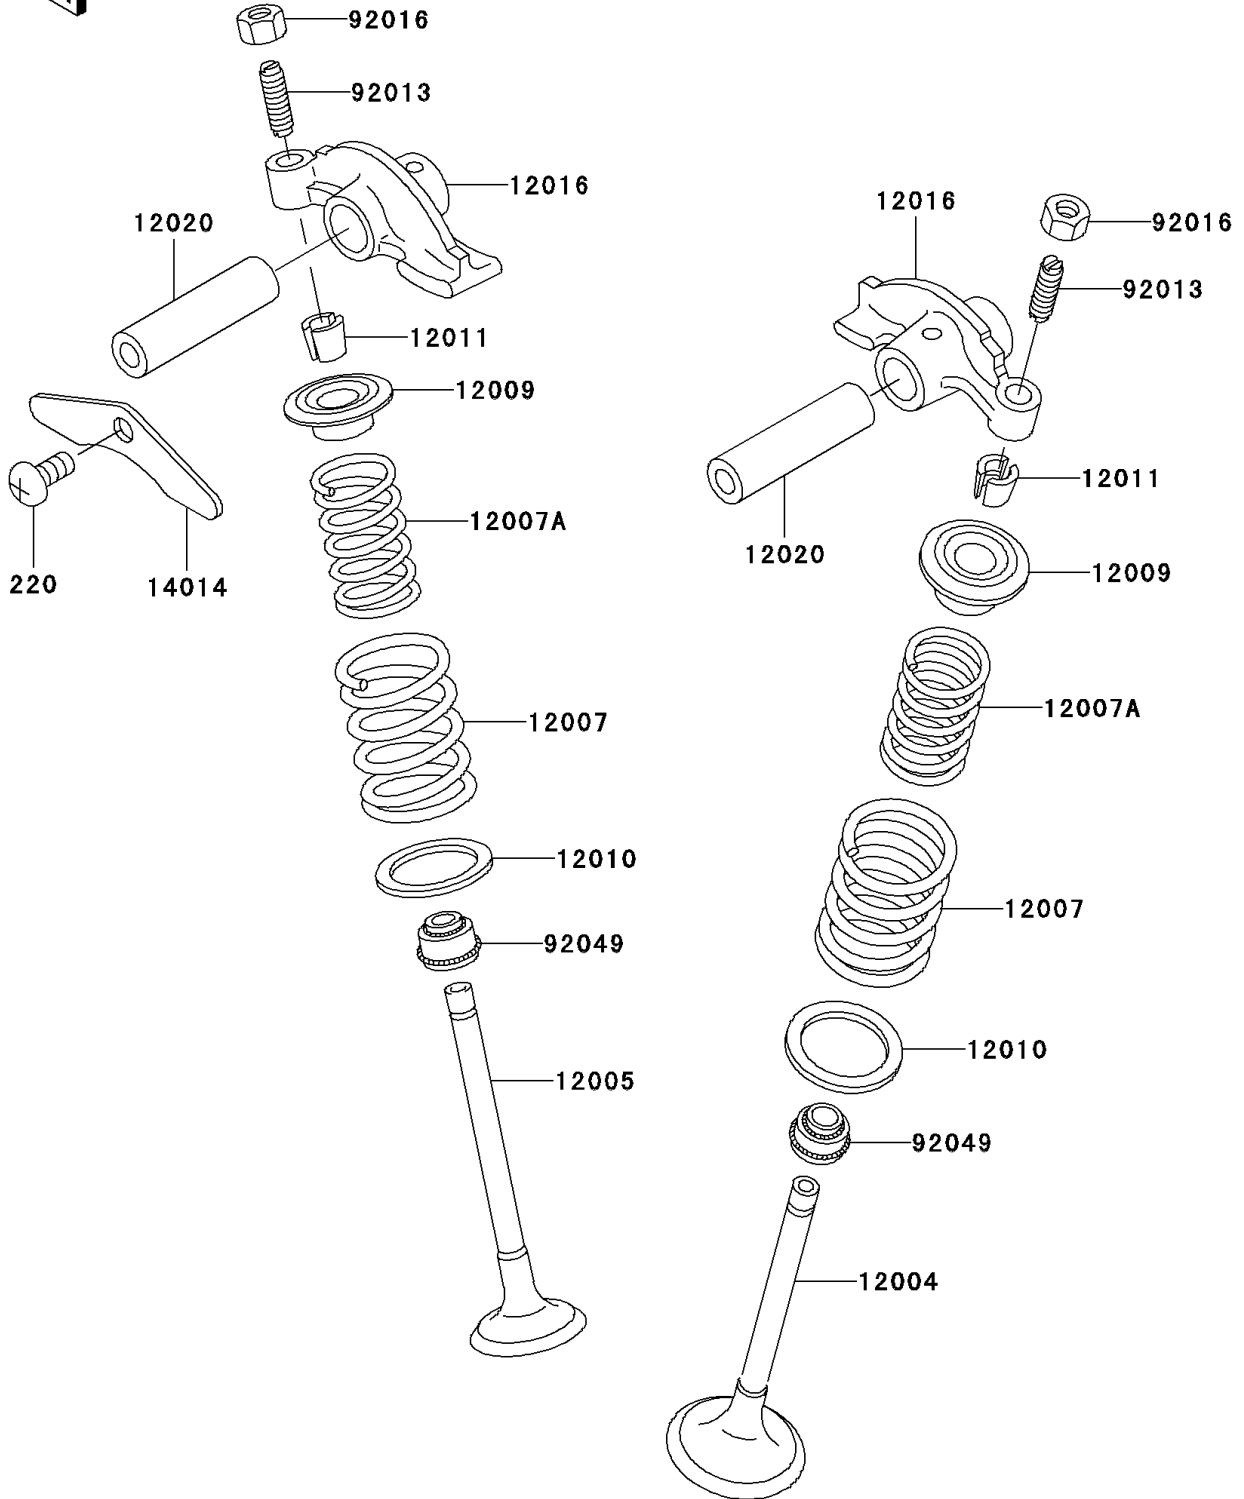

2001 Prairie 300 PARTS DIAGRAM

Valve(s)

E1210

2001 Prairie 300 PARTS LIST

Valve(s)

ITEM NAME	PART NUMBER	QUANTITY
SCREW-PAN-CROS,6X10 (Ref # 220)	220B0610	1
VALVE-INTAKE (Ref # 12004)	12004-1137	1
VALVE-EXHAUST (Ref # 12005)	12005-1275	1
SPRING-ENGINE VALVE,OUTER (Ref # 12007)	12007-013	2
SPRING-ENGINE VALVE,INNER (Ref # 12007A)	12007-014	2
RETAINER-VALVE SPRING (Ref # 12009)	12009-006	2
SEAT-SPRING,OUTER (Ref # 12010)	12010-005	2
COLLET,RETAINER (Ref # 12011)	12011-004	4
ARM-ROCKER (Ref # 12016)	12016-1078	2
SHAFT-ROCKER (Ref # 12020)	12020-004	2
PLATE-POSITION (Ref # 14014)	14014-034	1
SCREW,6MM (Ref # 92013)	92013-009	2
NUT,6MM (Ref # 92016)	92016-061	2
SEAL-OIL,RV37129.5 (Ref # 92049)	92049-016	2