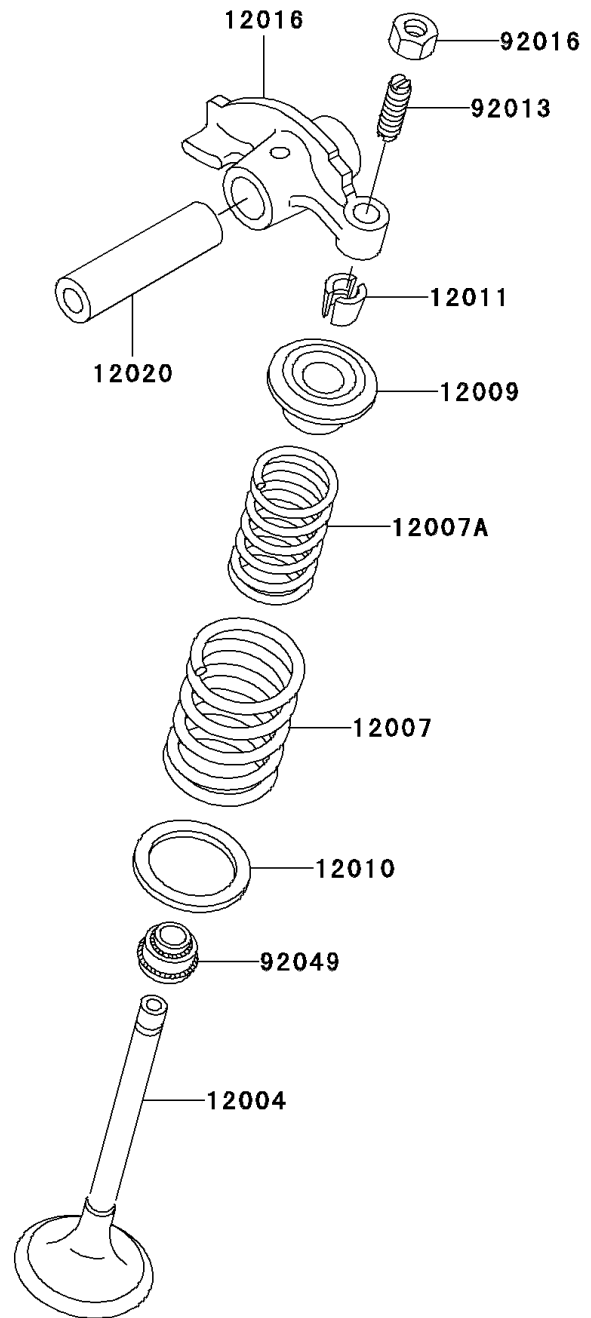

2001 Prairie 300 PARTS DIAGRAM

Valve(s)

E1210

2001 Prairie 300 PARTS LIST

Valve(s)

ITEM NAME	PART NUMBER	QUANTITY
SCREW-PAN-CROS,6X10 (Ref # 220)	220B0610	1
VALVE-INTAKE (Ref # 12004)	12004-1137	1
VALVE-EXHAUST (Ref # 12005)	12005-1275	1
SPRING-ENGINE VALVE,OUTER (Ref # 12007)	12007-013	1
SPRING-ENGINE VALVE,INNER (Ref # 12007A)	12007-014	1
RETAINER-VALVE SPRING (Ref # 12009)	12009-006	1
SEAT-SPRING,OUTER (Ref # 12010)	12010-005	1
COLLET,RETAINER (Ref # 12011)	12011-004	1
ARM-ROCKER (Ref # 12016)	12016-1078	1
SHAFT-ROCKER (Ref # 12020)	12020-004	1
PLATE-POSITION (Ref # 14014)	14014-034	1
SCREW,6MM (Ref # 92013)	92013-009	1
NUT,6MM (Ref # 92016)	92016-061	1
SEAL-OIL,RV37129.5 (Ref # 92049)	92049-016	1