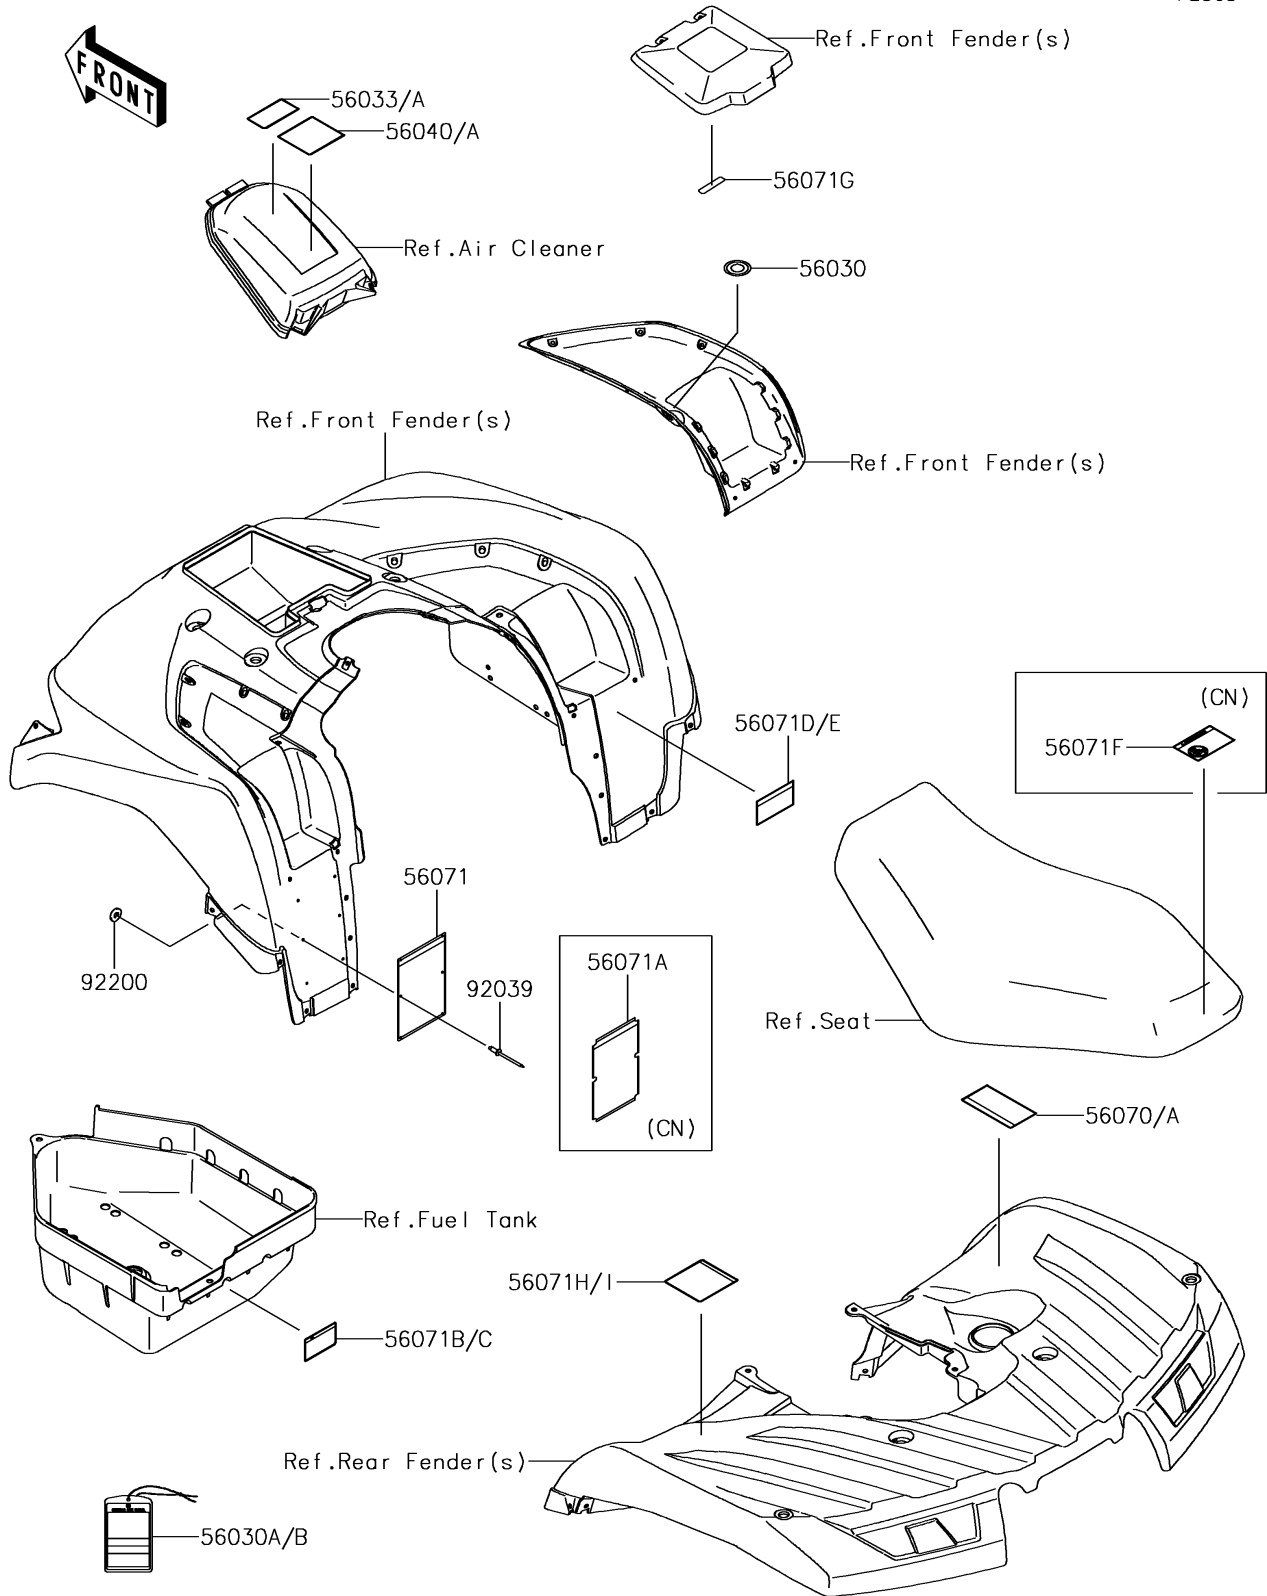

2018 BRUTE FORCE® 750 4x4i EPS PARTS DIAGRAM

Labels

F2860

2018 BRUTE FORCE® 750 4x4i EPS PARTS LIST

Labels

ITEM NAME	PART NUMBER	QUANTITY
LABEL,IGNITION SWITCH (Ref # 56030)	56030-0018	1
LABEL,HANGTAG (Ref # 56030A)	56030-0194	1
LABEL,HANGTAG (Ref # 56030B)	56030-0197	1
LABEL-MANUAL,AIR CLEANER (Ref # 56033)	56033-0064	1
LABEL-MANUAL,AIR CLEANER (Ref # 56033A)	56033-0308	1
LABEL-WARNING,UNDER 16 (Ref # 56040)	56040-1276	1
LABEL-WARNING,AGE (Ref # 56040A)	56040-1325	1
LABEL-WARNING,DRIVE BELT (Ref # 56070)	56070-0038	1
LABEL-WARNING,DRIVE BELT (Ref # 56070A)	56070-0039	1
LABEL-WARNING,SERIOUS INJURY (Ref # 56071)	56071-0057	1
LABEL-WARNING,GENERAL (Ref # 56071A)	56071-0059	1
LABEL-WARNING,TOWING (Ref # 56071B)	56071-0079	1
LABEL-WARNING,TRAILER TOWING (Ref # 56071C)	56071-0080	1
LABEL-WARNING,SHIFT LEVER (Ref # 56071D)	56071-0090	1
LABEL-WARNING,SHIFT LEVER (Ref # 56071E)	56071-0092	1
LABEL-WARNING,NO PASSENGER (Ref # 56071F)	56071-0097	1
LABEL-WARNING,STORAGE (Ref # 56071G)	56071-0199	1
LABEL-WARNING,TIRE&LOAD (Ref # 56071H)	56071-0484	1
LABEL-WARNING,TIRE&LOAD (Ref # 56071I)	56071-0485	1
RIVET,3.2X8 (Ref # 92039)	92039-3763	6
WASHER,3.5X8X1 (Ref # 92200)	92200-1251	6