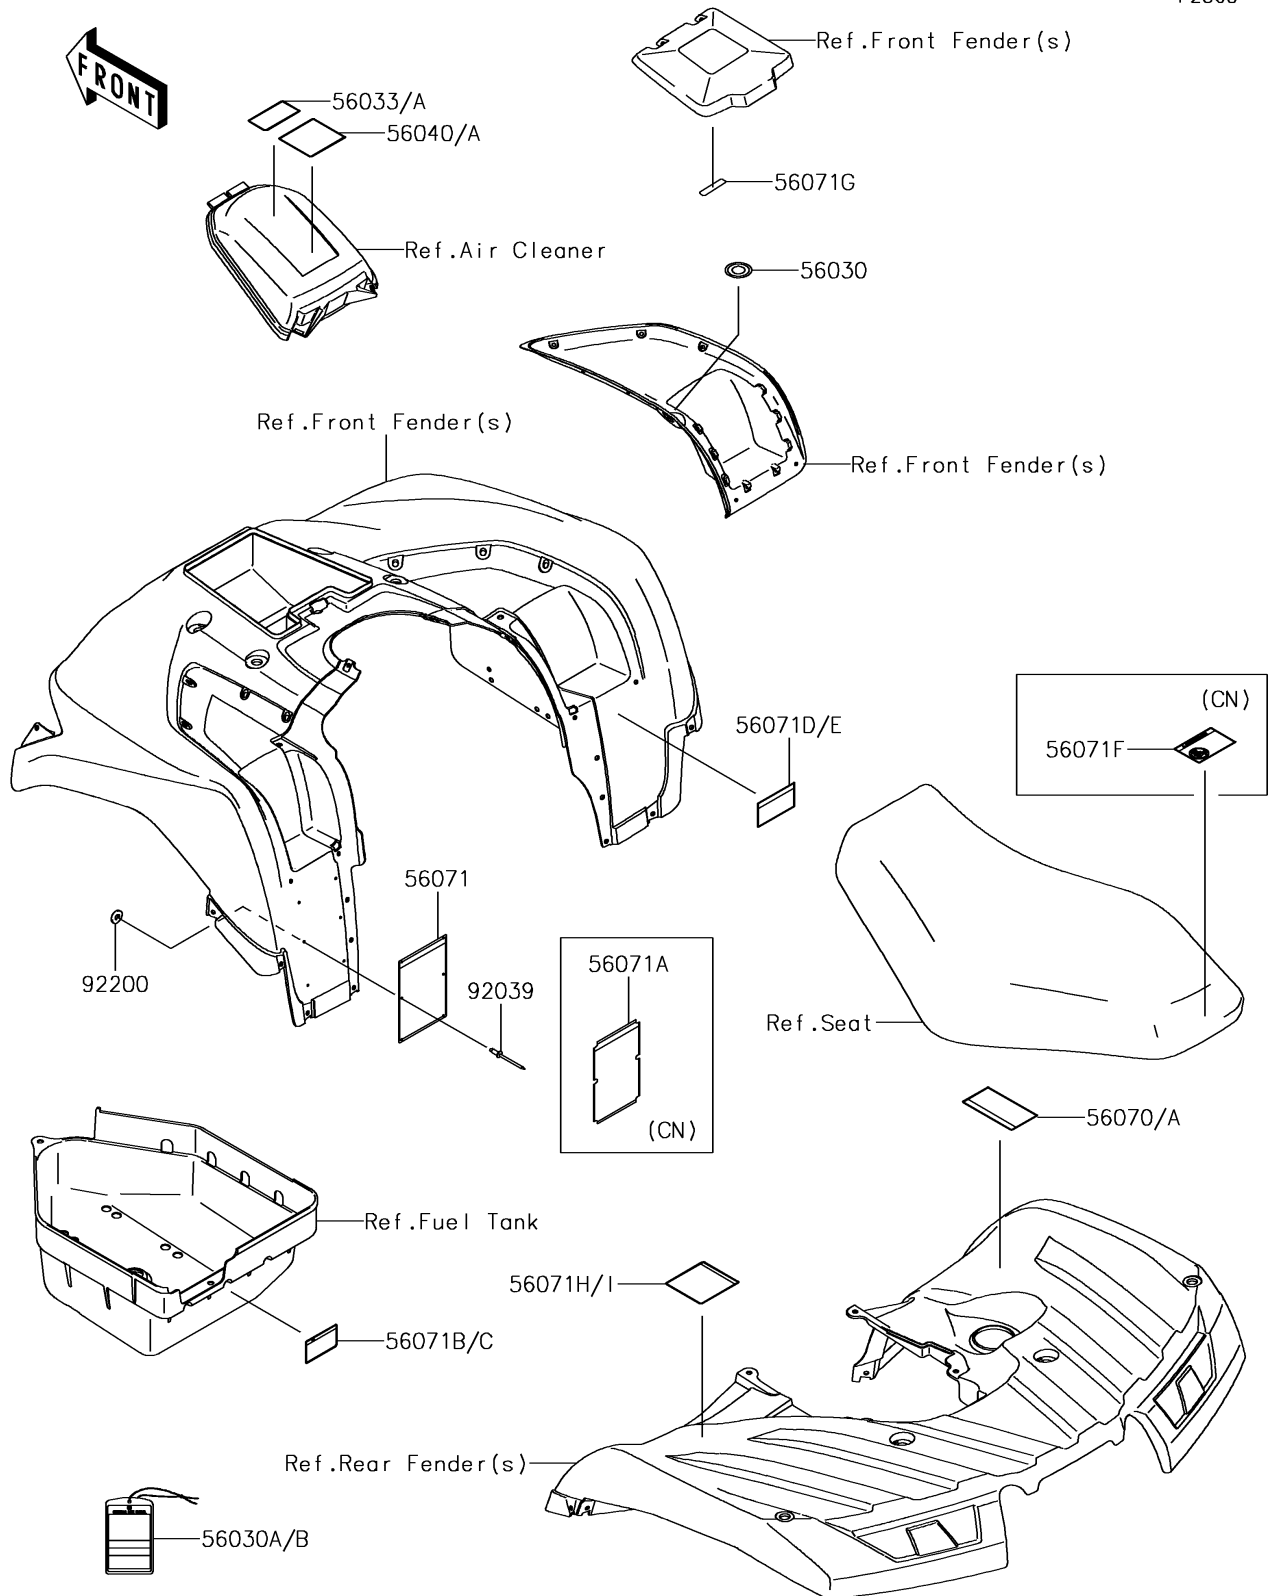

2018 BRUTE FORCE® 750 4x4i EPS PARTS DIAGRAM

Labels

F2860

2018 BRUTE FORCE® 750 4x4i EPS PARTS LIST

Labels

ITEM NAME	PART NUMBER	QUANTITY
LABEL,IGNITION SWITCH (Ref # 56030)	56030-0018	1
LABEL,HANGTAG (Ref # 56030A)	56030-0194	1
LABEL,HANGTAG (Ref # 56030B)	56030-0197	1
LABEL-MANUAL,AIR CLEANER (Ref # 56033)	56033-0064	1
LABEL-MANUAL,AIR CLEANER (Ref # 56033A)	56033-0308	1
LABEL-WARNING,UNDER 16 (Ref # 56040)	56040-1276	1
LABEL-WARNING,AGE (Ref # 56040A)	56040-1325	1
LABEL-WARNING,DRIVE BELT (Ref # 56070)	56070-0038	1
LABEL-WARNING,DRIVE BELT (Ref # 56070A)	56070-0039	1
LABEL-WARNING,SERIOUS INJURY (Ref # 56071)	56071-0057	1
LABEL-WARNING,GENERAL (Ref # 56071A)	56071-0059	1
LABEL-WARNING,TOWING (Ref # 56071B)	56071-0079	1
LABEL-WARNING,TRAILER TOWING (Ref # 56071C)	56071-0080	1
LABEL-WARNING,SHIFT LEVER (Ref # 56071D)	56071-0090	1
LABEL-WARNING,SHIFT LEVER (Ref # 56071E)	56071-0092	1
LABEL-WARNING,NO PASSENGER (Ref # 56071F)	56071-0097	1
LABEL-WARNING,STORAGE (Ref # 56071G)	56071-0199	1
LABEL-WARNING,TIRE&LOAD (Ref # 56071H)	56071-0484	1
LABEL-WARNING,TIRE&LOAD (Ref # 56071I)	56071-0485	1
RIVET,3.2X8 (Ref # 92039)	92039-3763	1
WASHER,3.5X8X1 (Ref # 92200)	92200-1251	1