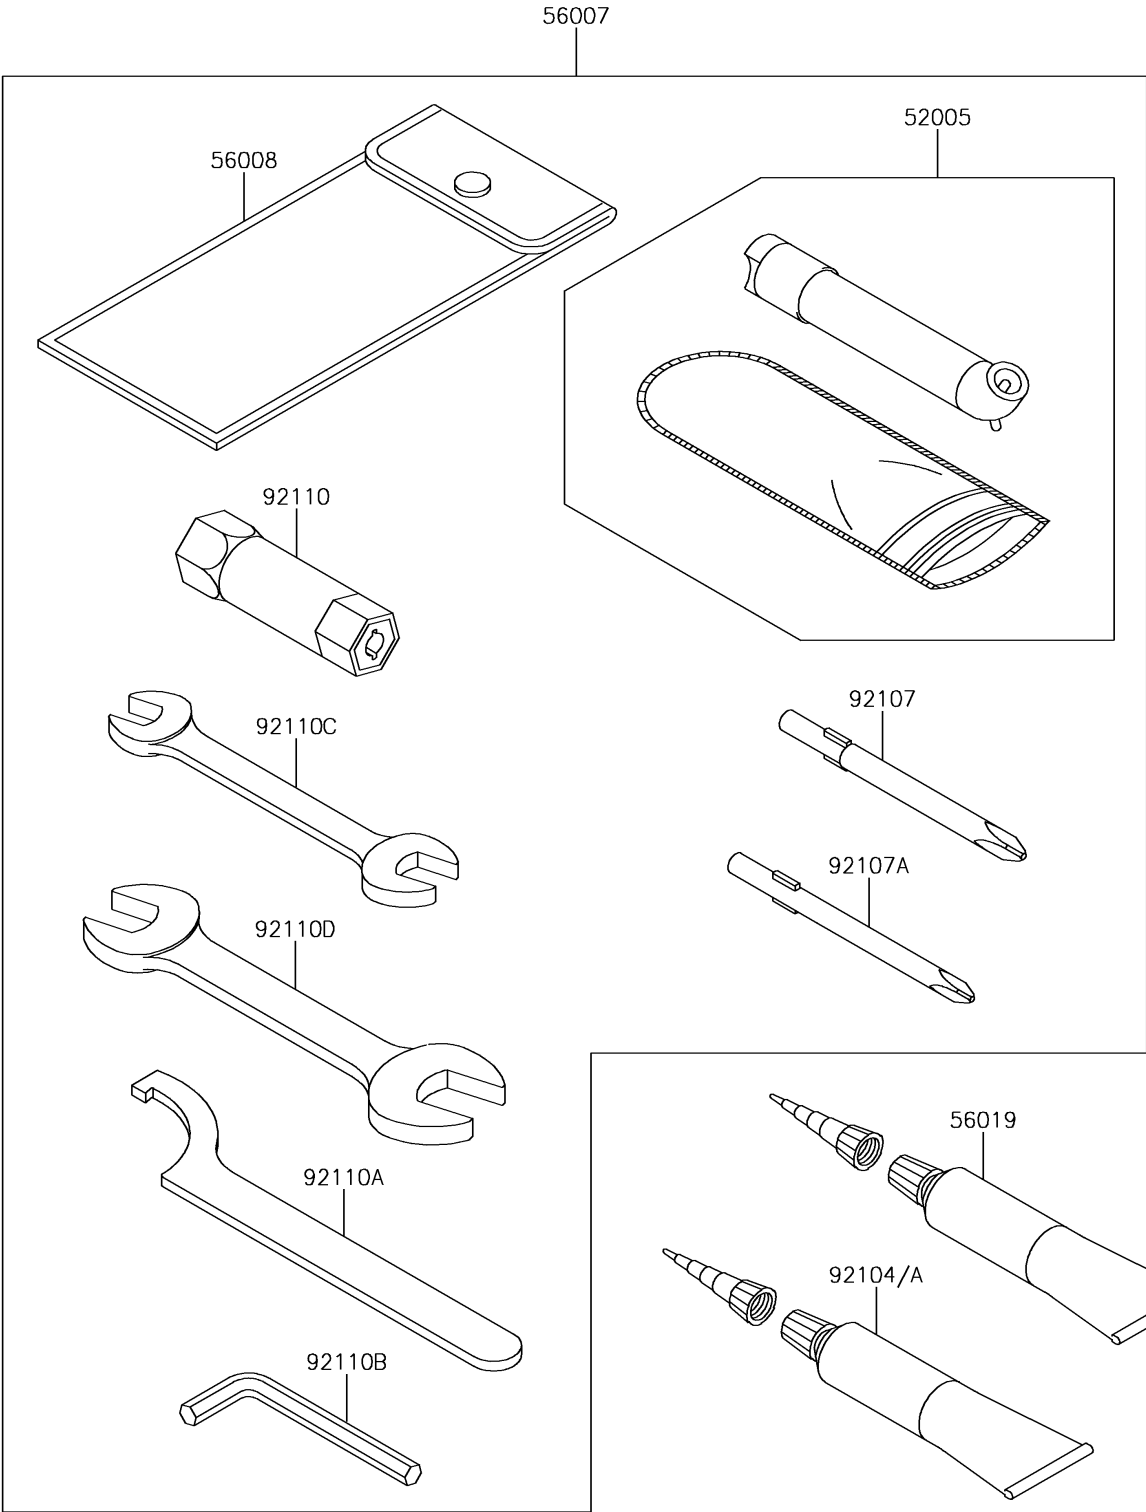

2018 BRUTE FORCE® 750 4x4i EPS PARTS DIAGRAM

Owner's Tools

F2810

2018 BRUTE FORCE® 750 4x4i EPS PARTS LIST

Owner's Tools

ITEM NAME	PART NUMBER	QUANTITY
GAUGE,AIR (Ref # 52005)	52005-1082	1
TOOL-KIT (Ref # 56007)	56007-0014	1
BAG,TOOL (Ref # 56008)	56008-1007	1
GASKET-LIQUID,TB1211,WHITE (Ref # 56019)	56019-120	1
GASKET-LIQUID,TB1211F,CLEAR (Ref # 92104)	92104-0004	1
GASKET-LIQUID,TB1216,GRAY (Ref # 92104A)	92104-1063	1
TOOL-DRIVER,#3PHILLIPS (Ref # 92107)	92107-005	1
TOOL-DRIVER,#2PHILLIPS (Ref # 92107A)	92107-1053	1
TOOL-WRENCH,BOX,16MM (Ref # 92110)	92110-1116	1
TOOL-WRENCH,HOOK (Ref # 92110A)	92110-1129	1
TOOL-WRENCH,ALLEN,3MM (Ref # 92110B)	92110-1140	1
TOOL-WRENCH,OPEN END,10X12 (Ref # 92110C)	92110-1152	1
TOOL-WRENCH,OPEN END,14X17 (Ref # 92110D)	92110-1153	1