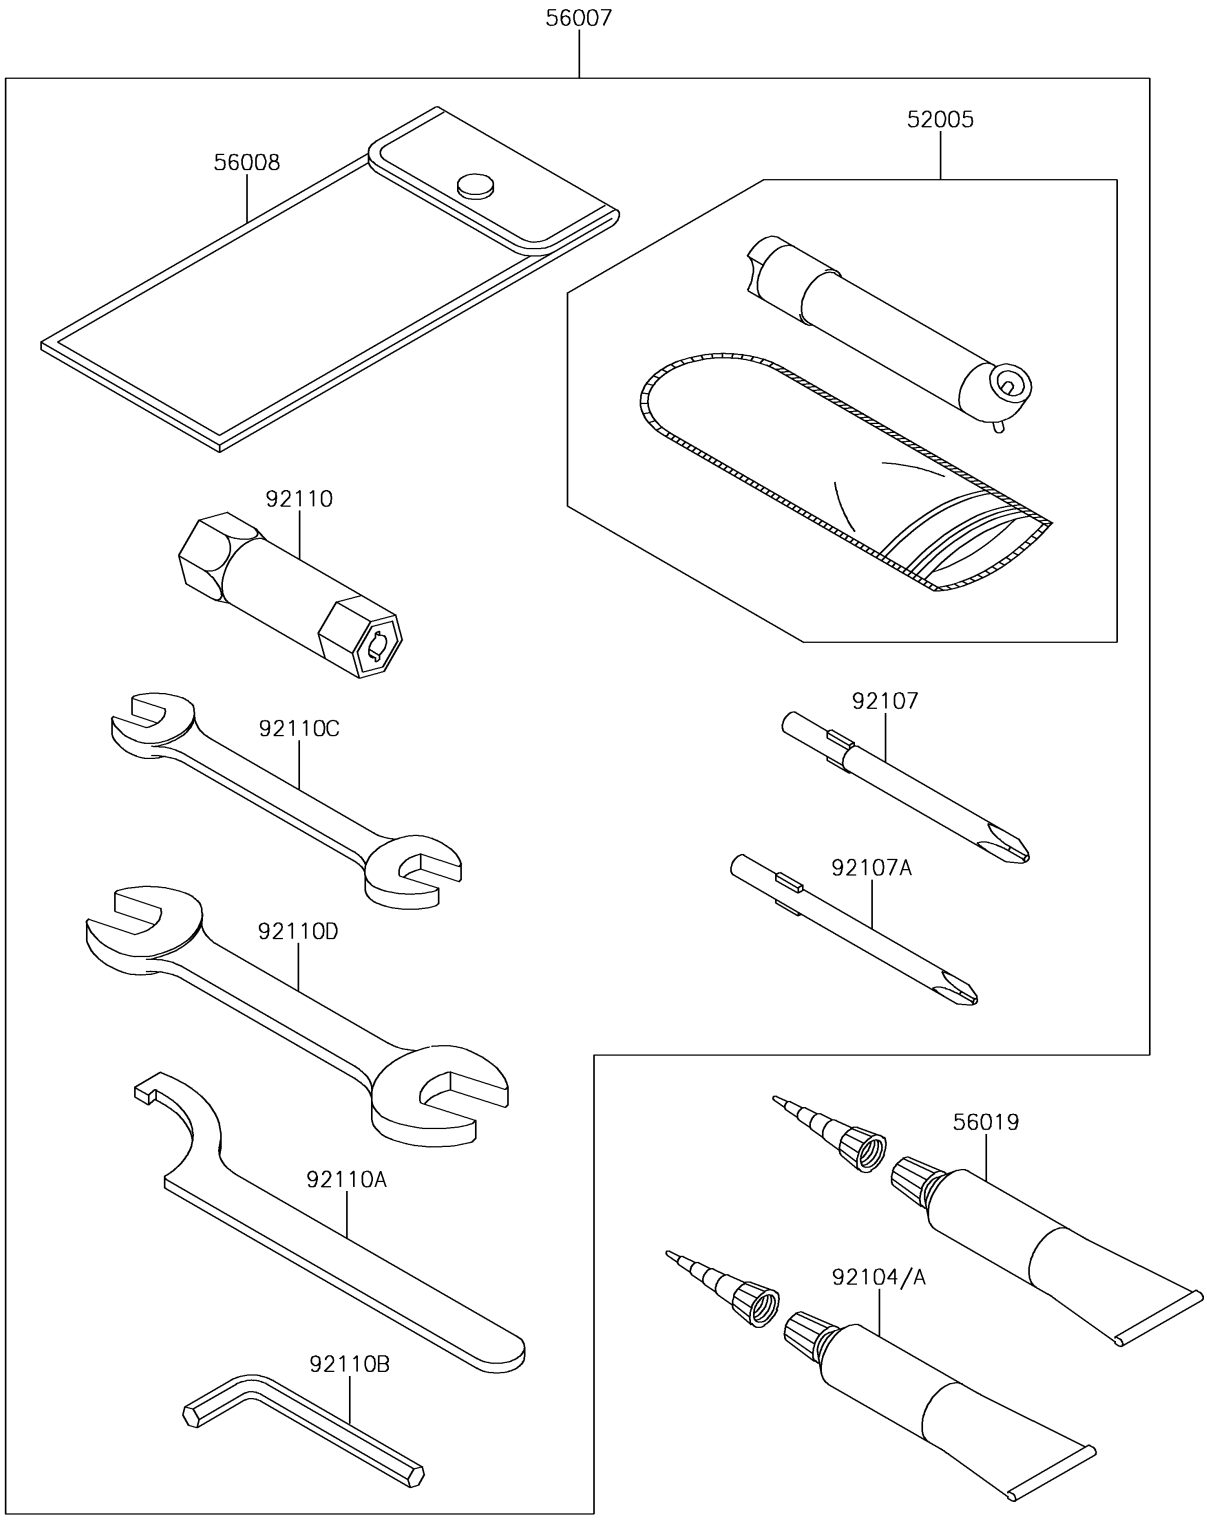

# 2018 BRUTE FORCE® 750 4x4i EPS PARTS DIAGRAM

Owner's Tools

F2810

## 2018 BRUTE FORCE® 750 4x4i EPS PARTS LIST

### Owner's Tools

ITEM NAME	PART NUMBER	QUANTITY
GAUGE,AIR (Ref # 52005)	52005-1082	1
TOOL-KIT (Ref # 56007)	56007-0014	1
BAG,TOOL (Ref # 56008)	56008-1007	1
GASKET-LIQUID,TB1211,WHITE (Ref # 56019)	56019-120	1
GASKET-LIQUID,TB1211F,CLEAR (Ref # 92104)	92104-0004	1
GASKET-LIQUID,TB1216,GRAY (Ref # 92104A)	92104-1063	1
TOOL-DRIVER,#3PHILLIPS (Ref # 92107)	92107-005	1
TOOL-DRIVER,#2PHILLIPS (Ref # 92107A)	92107-1053	1
TOOL-WRENCH,BOX,16MM (Ref # 92110)	92110-1116	1
TOOL-WRENCH,HOOK (Ref # 92110A)	92110-1129	1
TOOL-WRENCH,ALLEN,3MM (Ref # 92110B)	92110-1140	1
TOOL-WRENCH,OPEN END,10X12 (Ref # 92110C)	92110-1152	1
TOOL-WRENCH,OPEN END,14X17 (Ref # 92110D)	92110-1153	1