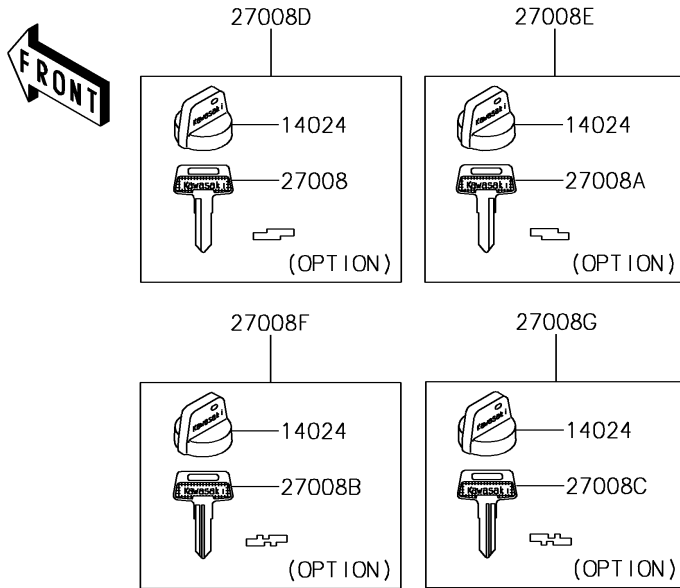

2018 BRUTE FORCE® 750 4x4i EPS PARTS DIAGRAM

Ignition Switch

F2770

2018 BRUTE FORCE® 750 4x4i EPS PARTS LIST

Ignition Switch

ITEM NAME	PART NUMBER	QUANTITY
SWITCH-COMP,D.C. TERMINAL (Ref # 13151)	13151-0557	1
COVER,KEY (Ref # 14024)	14024-1551	4
SWITCH-ASSY-IGNITION (Ref # 27005)	27005-0019	1
KEY-LOCK,BLANK (Ref # 27008)	27008-1041	1
KEY-LOCK,BLANK (Ref # 27008A)	27008-1042	1
KEY-LOCK,BLANK (Ref # 27008B)	27008-1043	1
KEY-LOCK,BLANK (Ref # 27008C)	27008-1044	1
KEY-LOCK,BLANK,W/COVER (Ref # 27008D)	27008-1132	1
KEY-LOCK,BLANK,W/COVER (Ref # 27008E)	27008-1133	1
KEY-LOCK,BLANK,W/COVER (Ref # 27008F)	27008-1134	1
KEY-LOCK,BLANK,W/COVER (Ref # 27008G)	27008-1135	1
NUT,IGNITION SWITCH (Ref # 92210)	92210-1109	1