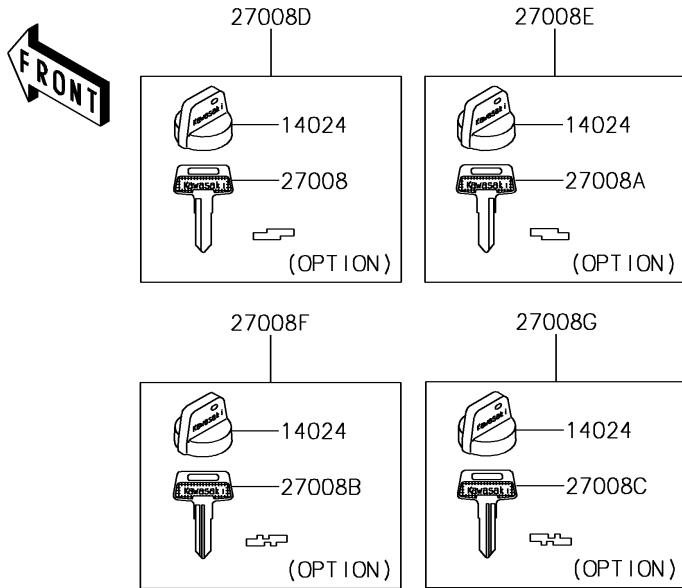

2018 BRUTE FORCE® 750 4x4i EPS PARTS DIAGRAM

Ignition Switch

F2770

2018 BRUTE FORCE® 750 4x4i EPS PARTS LIST

Ignition Switch

ITEM NAME	PART NUMBER	QUANTITY
SWITCH-COMP,D.C. TERMINAL (Ref # 13151)	13151-0557	1
COVER,KEY (Ref # 14024)	14024-1551	4
SWITCH-ASSY-IGNITION (Ref # 27005)	27005-0019	1
KEY-LOCK,BLANK (Ref # 27008)	27008-1041	1
KEY-LOCK,BLANK (Ref # 27008A)	27008-1042	1
KEY-LOCK,BLANK (Ref # 27008B)	27008-1043	1
KEY-LOCK,BLANK (Ref # 27008C)	27008-1044	1
KEY-LOCK,BLANK,W/COVER (Ref # 27008D)	27008-1132	1
KEY-LOCK,BLANK,W/COVER (Ref # 27008E)	27008-1133	1
KEY-LOCK,BLANK,W/COVER (Ref # 27008F)	27008-1134	1
KEY-LOCK,BLANK,W/COVER (Ref # 27008G)	27008-1135	1
NUT,IGNITION SWITCH (Ref # 92210)	92210-1109	1