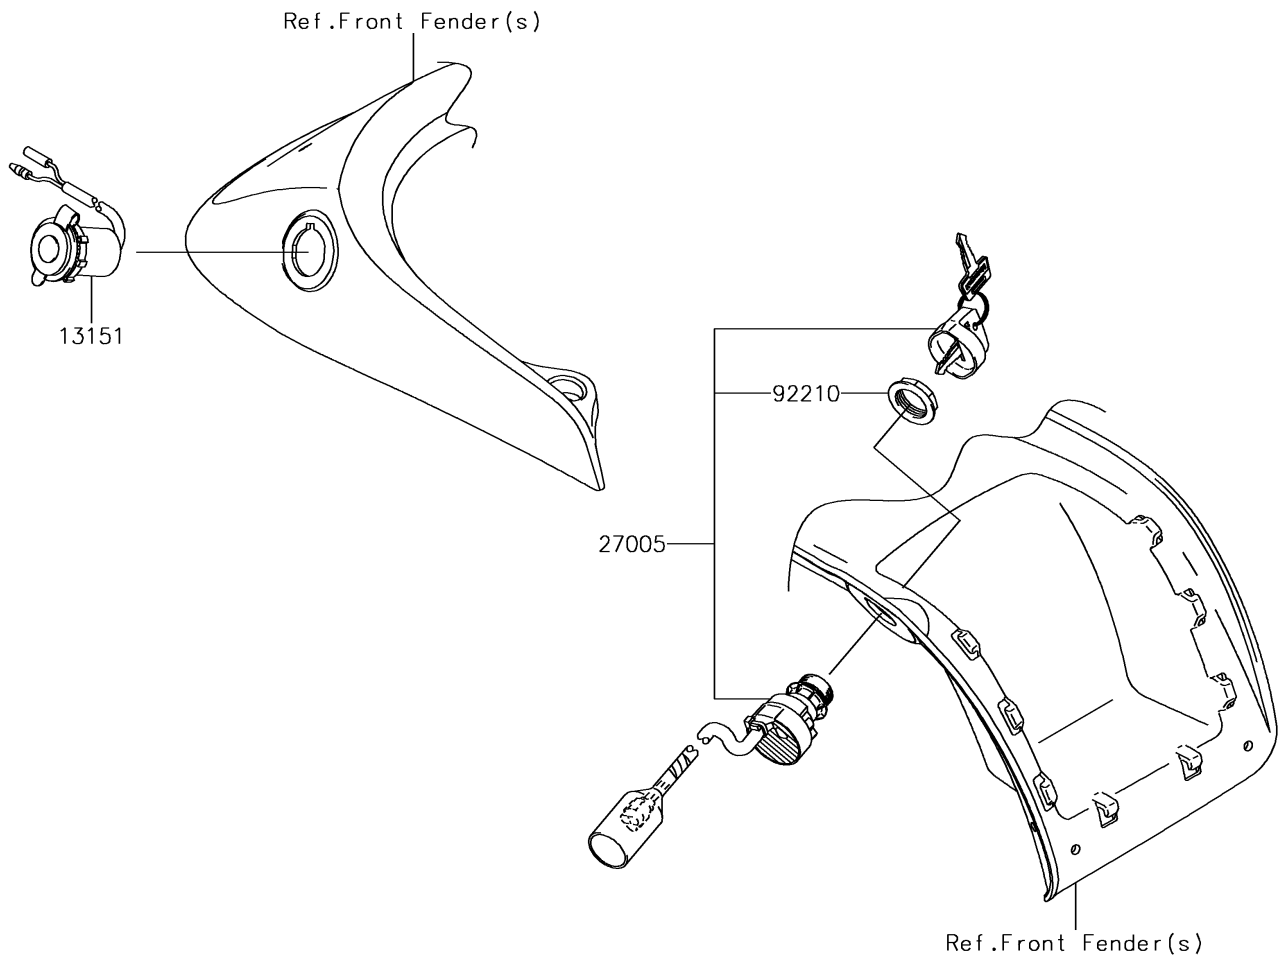

2018 BRUTE FORCE® 750 4x4i EPS PARTS DIAGRAM

Ignition Switch

F2770

2018 BRUTE FORCE® 750 4x4i EPS PARTS LIST

Ignition Switch

ITEM NAME	PART NUMBER	QUANTITY
SWITCH-COMP,D.C. TERMINAL (Ref # 13151)	13151-0557	1
COVER,KEY (Ref # 14024)	14024-1551	4
SWITCH-ASSY-IGNITION (Ref # 27005)	27005-0019	1
KEY-LOCK,BLANK (Ref # 27008)	27008-1041	1
KEY-LOCK,BLANK (Ref # 27008A)	27008-1042	1
KEY-LOCK,BLANK (Ref # 27008B)	27008-1043	1
KEY-LOCK,BLANK (Ref # 27008C)	27008-1044	1
KEY-LOCK,BLANK,W/COVER (Ref # 27008D)	27008-1132	1
KEY-LOCK,BLANK,W/COVER (Ref # 27008E)	27008-1133	1
KEY-LOCK,BLANK,W/COVER (Ref # 27008F)	27008-1134	1
KEY-LOCK,BLANK,W/COVER (Ref # 27008G)	27008-1135	1
NUT,IGNITION SWITCH (Ref # 92210)	92210-1109	1