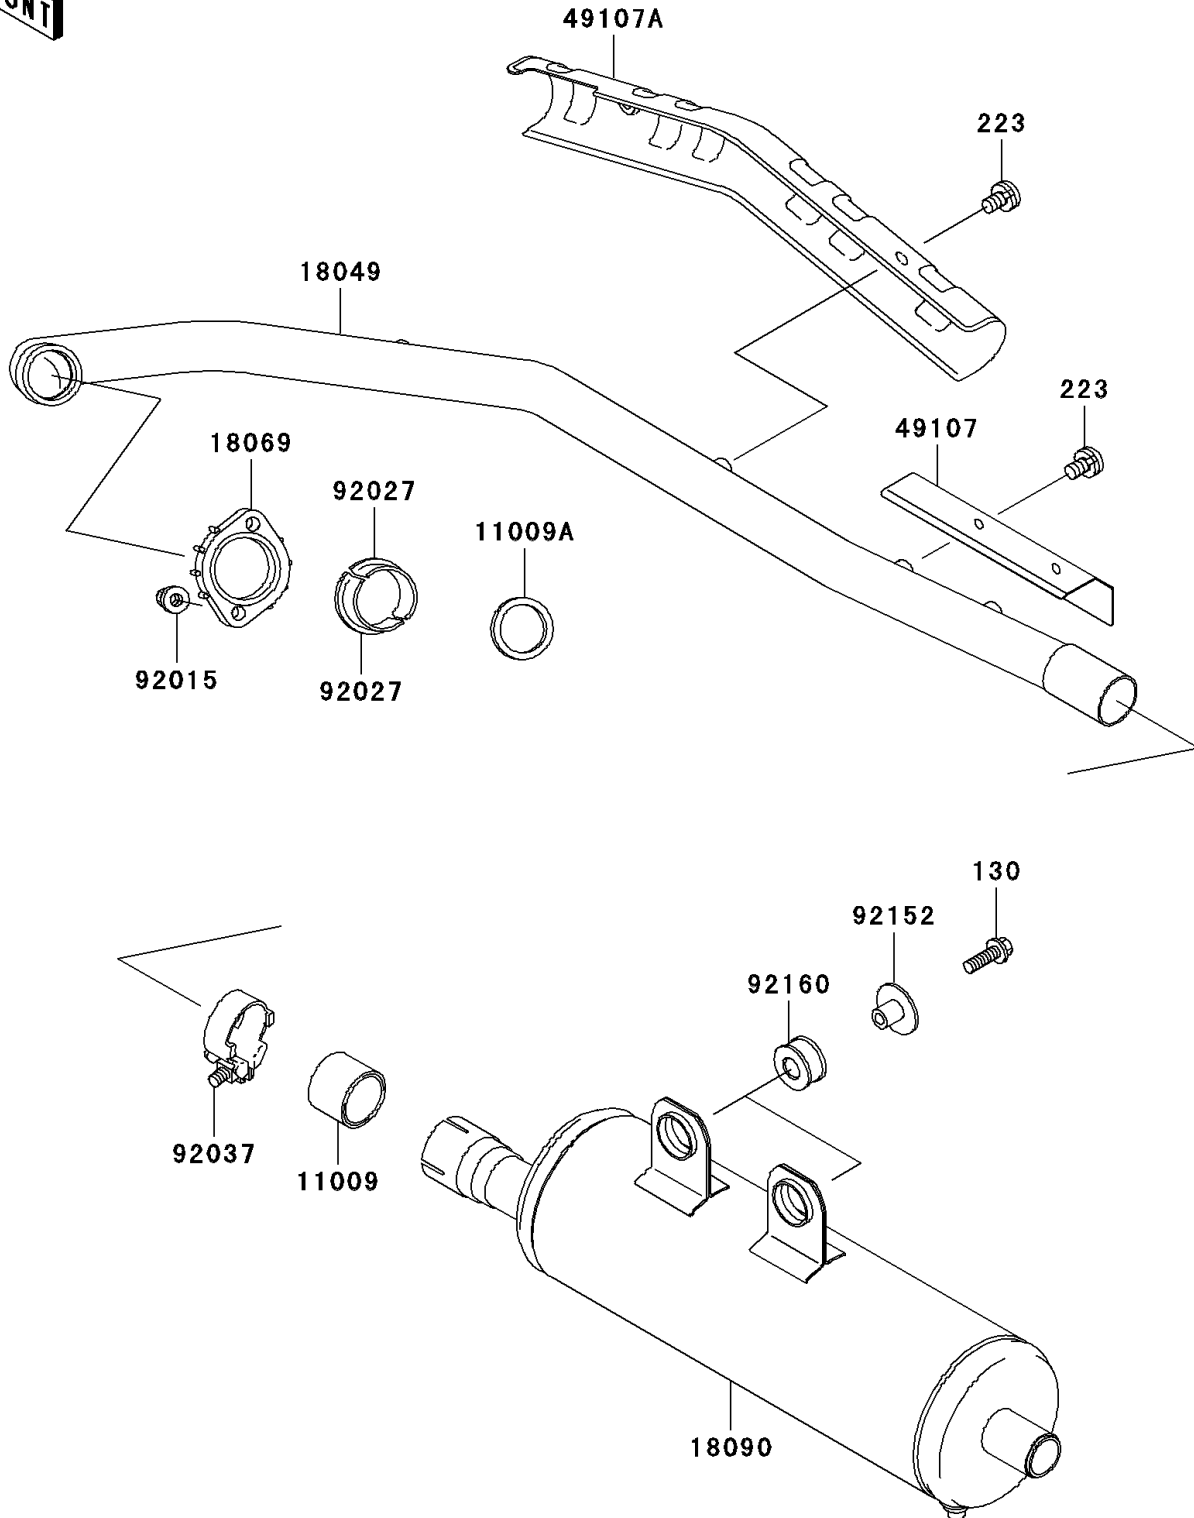

2001 Prairie 300 PARTS DIAGRAM

Muffler(s)

E1140

2001 Prairie 300 PARTS LIST

Muffler(s)

ITEM NAME	PART NUMBER	QUANTITY
BOLT-FLANGED,8X30 (Ref # 130)	130J0830	1
SCREW-PAN-WS-CROS,6X10 (Ref # 223)	223C0610	1
GASKET,EXHAUST PIPE CONNECTING (Ref # 11009)	11009-1667	1
GASKET,EXHAUST PIPE HOLDER (Ref # 11009A)	11009-1866	1
PIPE-EXHAUST (Ref # 18049)	18049-1884	1
HOLDER-EXHAUST PIPE (Ref # 18069)	18069-1014	1
BODY-COMP-MUFFLER (Ref # 18090)	18090-1675	1
COVER-EXHAUST PIPE (Ref # 49107)	49107-1130	1
COVER-EXHAUST PIPE (Ref # 49107A)	49107-1135	1
NUT,8MM (Ref # 92015)	92015-1402	1
COLLAR,EXHAUST PIPE (Ref # 92027)	92027-264	1
CLAMP,42MM (Ref # 92037)	92037-1349	1
COLLAR,MUFFLER (Ref # 92152)	92152-1152	1
DAMPER,MUFFLER (Ref # 92160)	92160-1990	1