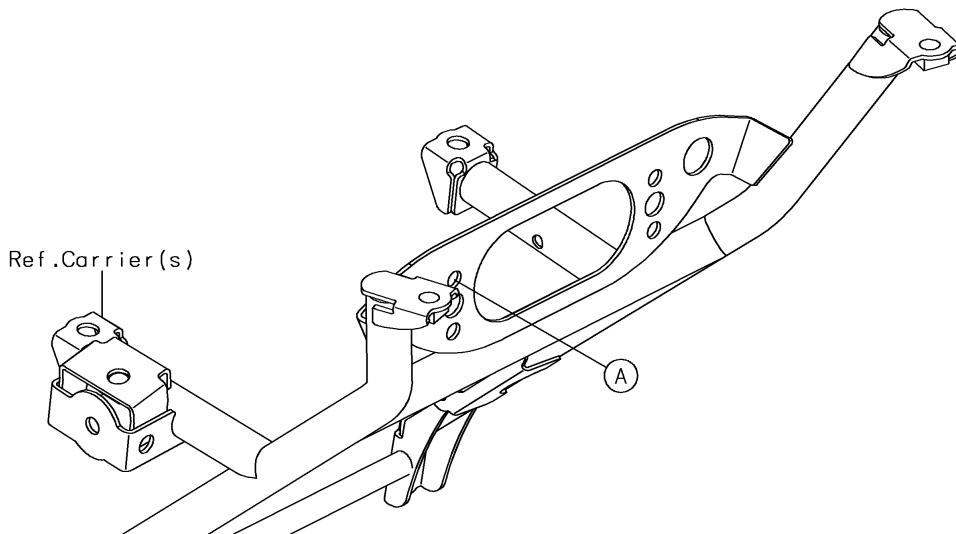

2018 BRUTE FORCE® 750 4x4i EPS PARTS DIAGRAM

Taillight(s)

F2720

2018 BRUTE FORCE® 750 4x4i EPS PARTS LIST

Taillight(s)

ITEM NAME	PART NUMBER	QUANTITY
BRACKET,TAIL LAMP (Ref # 11051)	11051-1870	1
GASKET,TAIL LAMP LENS (Ref # 11061)	11061-0055	1
SCREW-PAN-CROS,4X40 (Ref # 220)	220AA0440	2
LAMP-ASSY-TAIL (Ref # 23024)	23024-0302	1
LENS,TAIL LAMP (Ref # 23026)	23026-1230	1
BULB,12V 21/5W (Ref # 92069)	92069-063	1
DAMPER,TAIL LAMP (Ref # 92160)	92160-1053	2