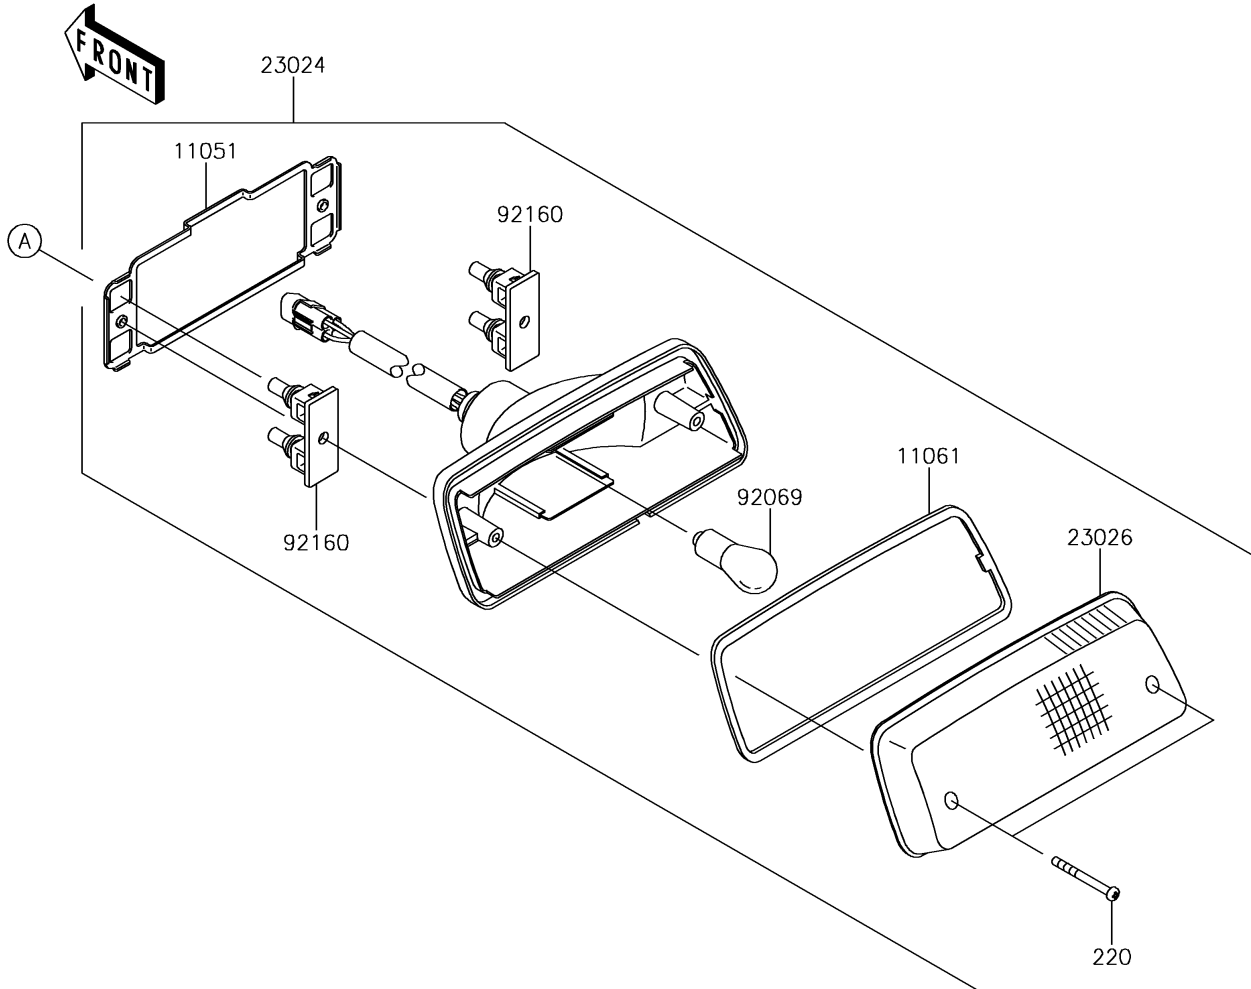

2018 BRUTE FORCE® 750 4x4i EPS PARTS DIAGRAM

Taillight(s)

F2720

2018 BRUTE FORCE® 750 4x4i EPS PARTS LIST

Taillight(s)

ITEM NAME	PART NUMBER	QUANTITY
BRACKET,TAIL LAMP (Ref # 11051)	11051-1870	1
GASKET,TAIL LAMP LENS (Ref # 11061)	11061-0055	1
SCREW-PAN-CROS,4X40 (Ref # 220)	220AA0440	2
LAMP-ASSY-TAIL (Ref # 23024)	23024-0302	1
LENS,TAIL LAMP (Ref # 23026)	23026-1230	1
BULB,12V 21/5W (Ref # 92069)	92069-063	1
DAMPER,TAIL LAMP (Ref # 92160)	92160-1053	2