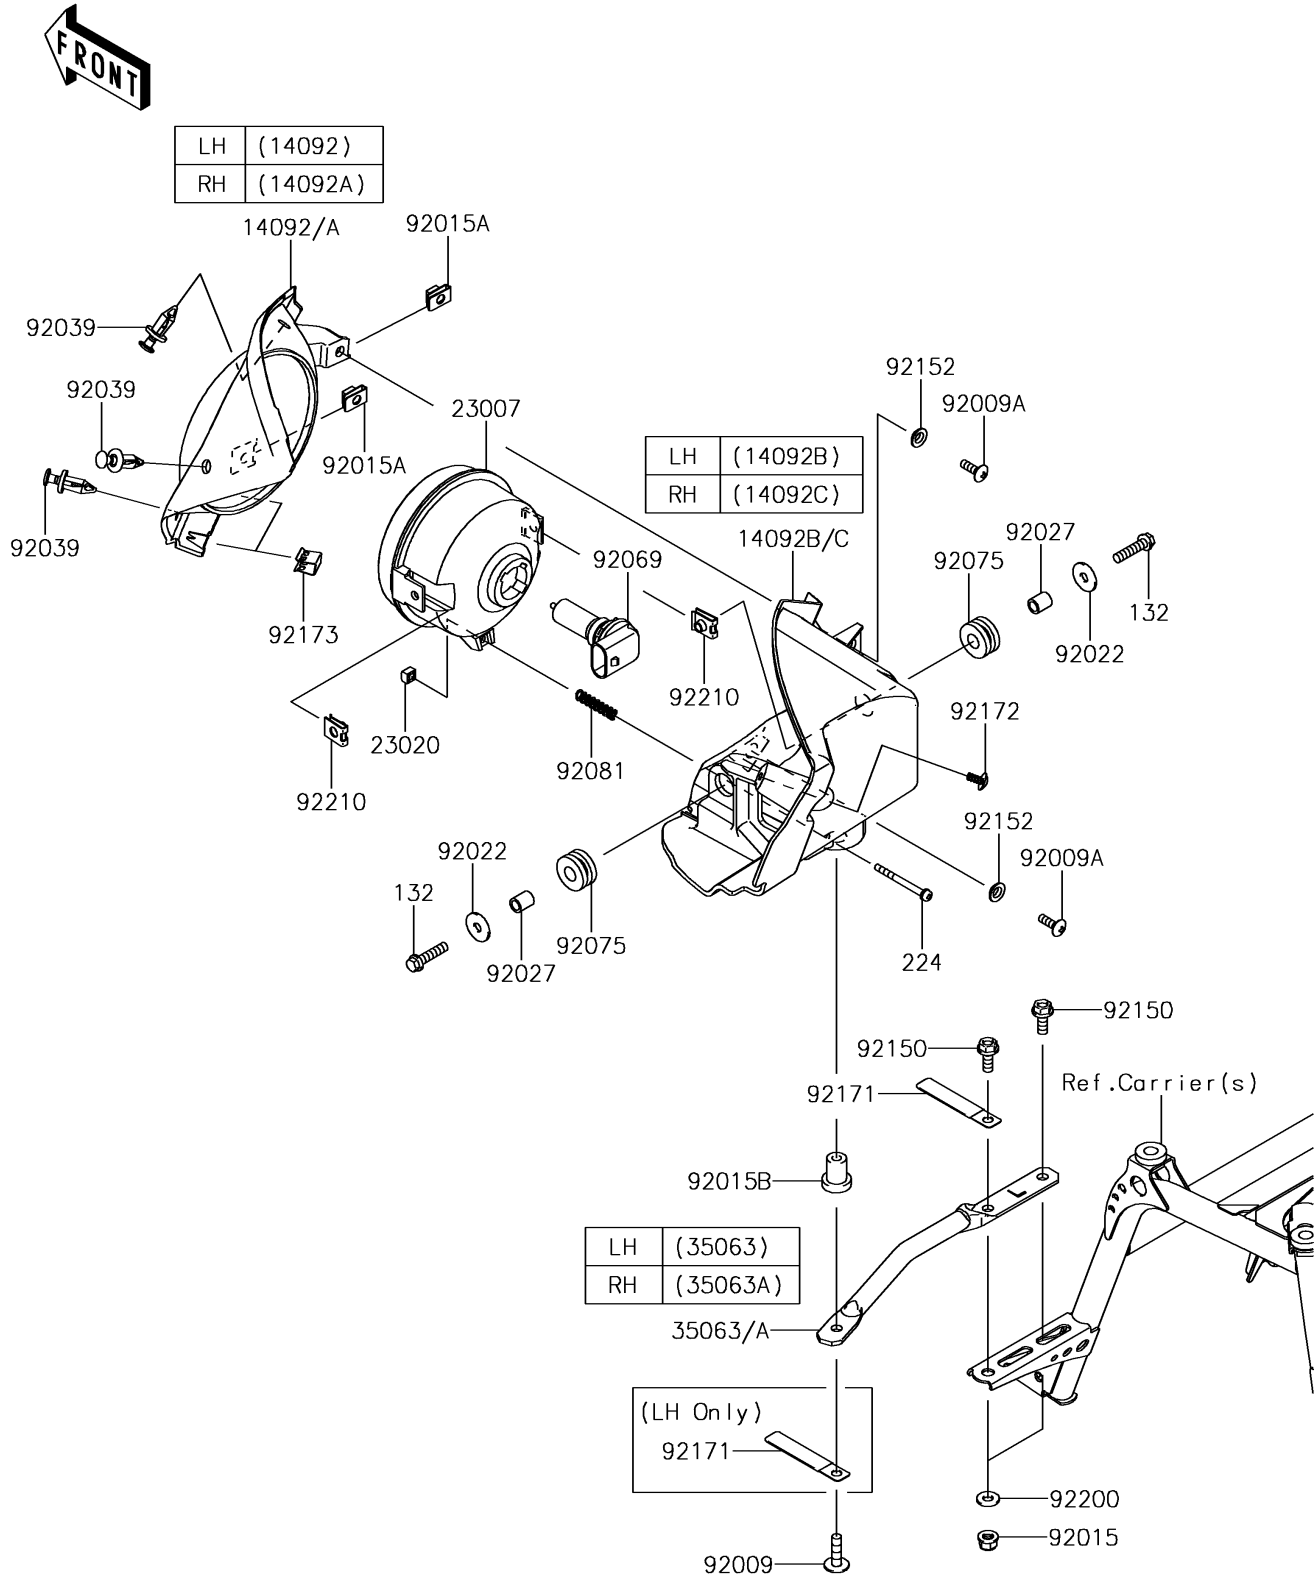

2018 BRUTE FORCE® 750 4x4i EPS PARTS DIAGRAM

Headlight(s)

F2710

2018 BRUTE FORCE® 750 4x4i EPS PARTS LIST

Headlight(s)

ITEM NAME	PART NUMBER	QUANTITY
BOLT-FLANGED-SMALL,6X25 (Ref # 132)	132BA0625	4
COVER,HEAD LAMP,LH,F.BLACK (Ref # 14092)	14092-0190-6Z	1
COVER,HEAD LAMP,RH,F.BLACK (Ref # 14092A)	14092-0191-6Z	1
COVER,RR HEAD LAMP,LH (Ref # 14092B)	14092-0192	1
COVER,RR HEAD LAMP,RH (Ref # 14092C)	14092-0193	1
SCREW-PAN-WP-CROS,4X45 (Ref # 224)	224AA0445	2
LENS-COMP,HEAD LAMP (Ref # 23007)	23007-0096	2
NUT,4MM,FOCUS ADJUST (Ref # 23020)	23020-018	2
STAY,HEAD LAMP,LH (Ref # 35063)	35063-0806	1
STAY,HEAD LAMP,RH (Ref # 35063A)	35063-0807	1
SCREW,6X22,BLACK (Ref # 92009)	92009-1256	2
SCREW,5X16,BLACK (Ref # 92009A)	92009-1654	4
NUT,LOCK,FLANGED,6MM (Ref # 92015)	92015-1339	4
NUT,5MM (Ref # 92015A)	92015-1627	4
NUT,RUBBER,6MM (Ref # 92015B)	92015-1692	2
WASHER,6.5X20X1.6 (Ref # 92022)	92022-125	4
COLLAR,6.8X10X12 (Ref # 92027)	92027-162	4
RIVET (Ref # 92039)	92039-0776	6
BULB,12V 35/35W (Ref # 92069)	92069-0019	2
DAMPER,10X24X12 (Ref # 92075)	92075-1690	4
SPRING,FOCUS ADJUST (Ref # 92081)	92081-1896	2
BOLT,FLANGED,6X15 (Ref # 92150)	92150-1015	4
COLLAR (Ref # 92152)	92152-0250	4
CLAMP,L=60 (Ref # 92171)	92171-0652	3
SCREW,TAPPING,5X10 (Ref # 92172)	92172-0262	2
CLAMP (Ref # 92173)	92173-0104	4
WASHER,6.5X14.5X1.5 (Ref # 92200)	92200-3775	4
NUT (Ref # 92210)	92210-1323	4