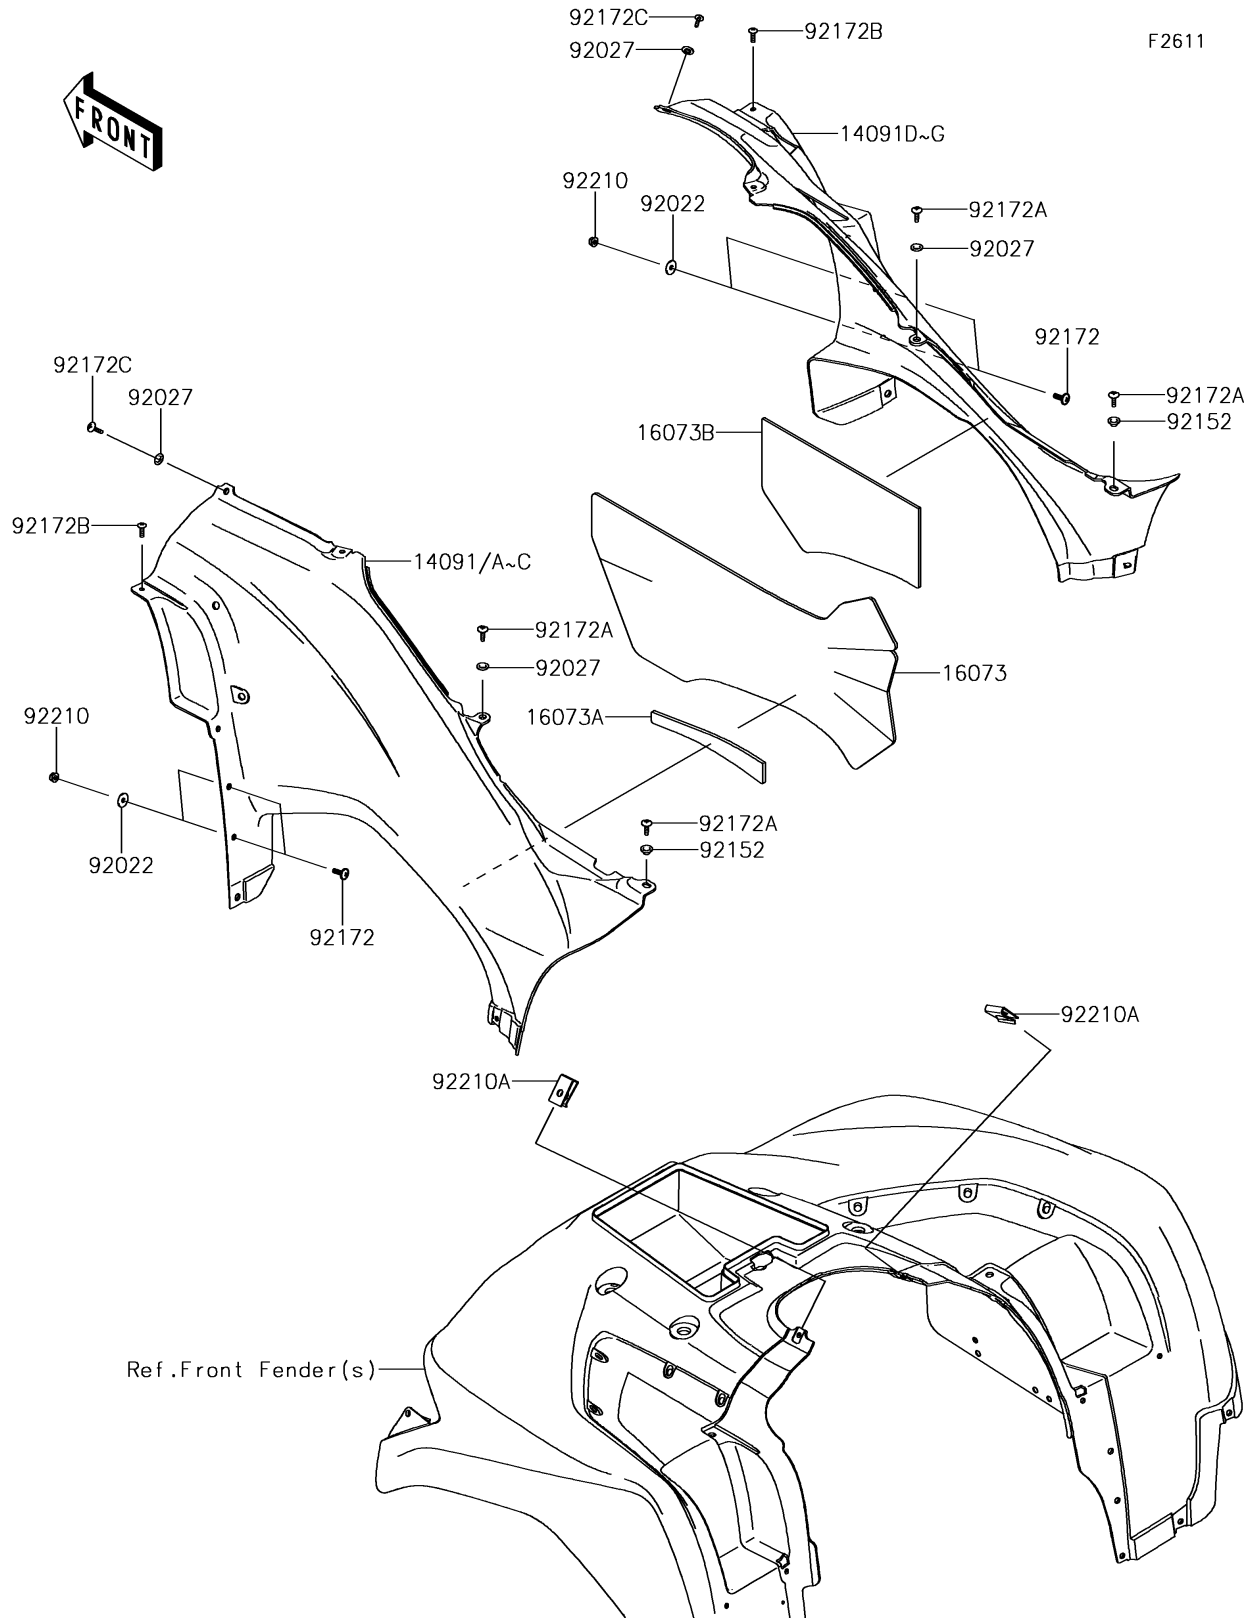

# 2018 BRUTE FORCE® 750 4x4i EPS PARTS DIAGRAM

## Side Covers

## 2018 BRUTE FORCE® 750 4x4i EPS PARTS LIST

### Side Covers

ITEM NAME	PART NUMBER	QUANTITY
COVER,SIDE,LH,V.BLUE (Ref # 14091A)	14091-0137-40D	1
COVER,SIDE,LH,BLACK (Ref # 14091C)	14091-0137-839	1
COVER,SIDE,RH,V.BLUE (Ref # 14091E)	14091-0138-40D	1
COVER,SIDE,RH,BLACK (Ref # 14091G)	14091-0138-839	1
INSULATOR,SIDE COVER,LH (Ref # 16073)	16073-0723	1
INSULATOR,SIDE COVER,OVERLAP (Ref # 16073A)	16073-0807	1
INSULATOR,SIDE COVER,RH (Ref # 16073B)	16073-0808	1
WASHER,6.5X20X1.6 (Ref # 92022)	92022-1557	4
COLLAR (Ref # 92027)	92027-4020	4
COLLAR,6.3X8.3X7.2 (Ref # 92152)	92152-1865	2
SCREW,6X18 (Ref # 92172)	92172-0002	4
SCREW,6X16 (Ref # 92172A)	92172-0236	4
SCREW,5X18 (Ref # 92172B)	92172-0428	2
SCREW,TAPPING,6X20 (Ref # 92172C)	92172-0883	2
NUT,LOCK,FLANGED,6MM (Ref # 92210)	92210-0303	4
NUT,LEAF SPRING,6MM (Ref # 92210A)	92210-0624	2