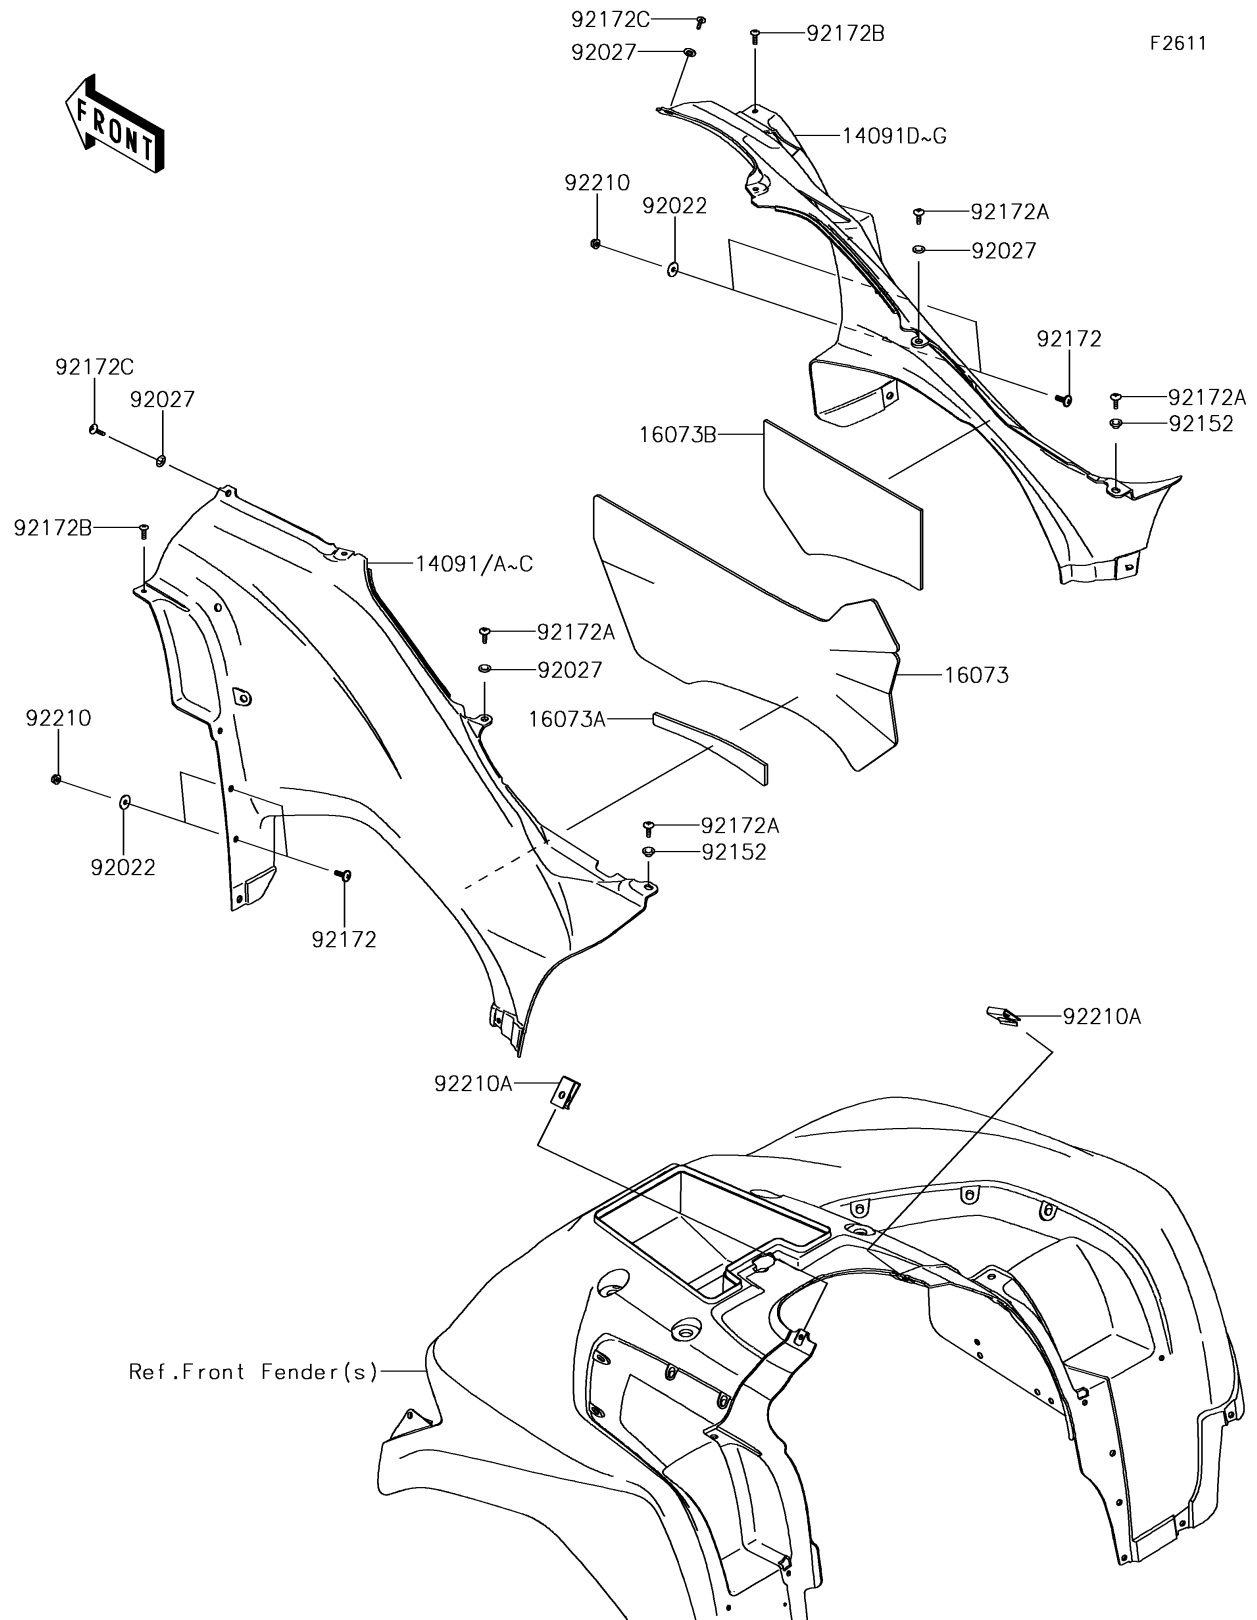

## 2018 BRUTE FORCE® 750 4x4i EPS PARTS DIAGRAM

Side Covers

## 2018 BRUTE FORCE® 750 4x4i EPS PARTS LIST

Side Covers

ITEM NAME	PART NUMBER	QUANTITY
COVER,SIDE,LH,V.BLUE (Ref # 14091A)	14091-0137-40D	1
COVER,SIDE,LH,BLACK (Ref # 14091C)	14091-0137-839	1
COVER,SIDE,RH,V.BLUE (Ref # 14091E)	14091-0138-40D	1
COVER,SIDE,RH,BLACK (Ref # 14091G)	14091-0138-839	1
INSULATOR,SIDE COVER,LH (Ref # 16073)	16073-0723	1
INSULATOR,SIDE COVER,OVERLAP (Ref # 16073A)	16073-0807	1
INSULATOR,SIDE COVER,RH (Ref # 16073B)	16073-0808	1
WASHER,6.5X20X1.6 (Ref # 92022)	92022-1557	1
COLLAR (Ref # 92027)	92027-4020	1
COLLAR,6.3X8.3X7.2 (Ref # 92152)	92152-1865	1
SCREW,6X18 (Ref # 92172)	92172-0002	1
SCREW,6X16 (Ref # 92172A)	92172-0236	1
SCREW,5X18 (Ref # 92172B)	92172-0428	1
SCREW,TAPPING,6X20 (Ref # 92172C)	92172-0883	1
NUT,LOCK,FLANGED,6MM (Ref # 92210)	92210-0303	1
NUT,LEAF SPRING,6MM (Ref # 92210A)	92210-0624	1