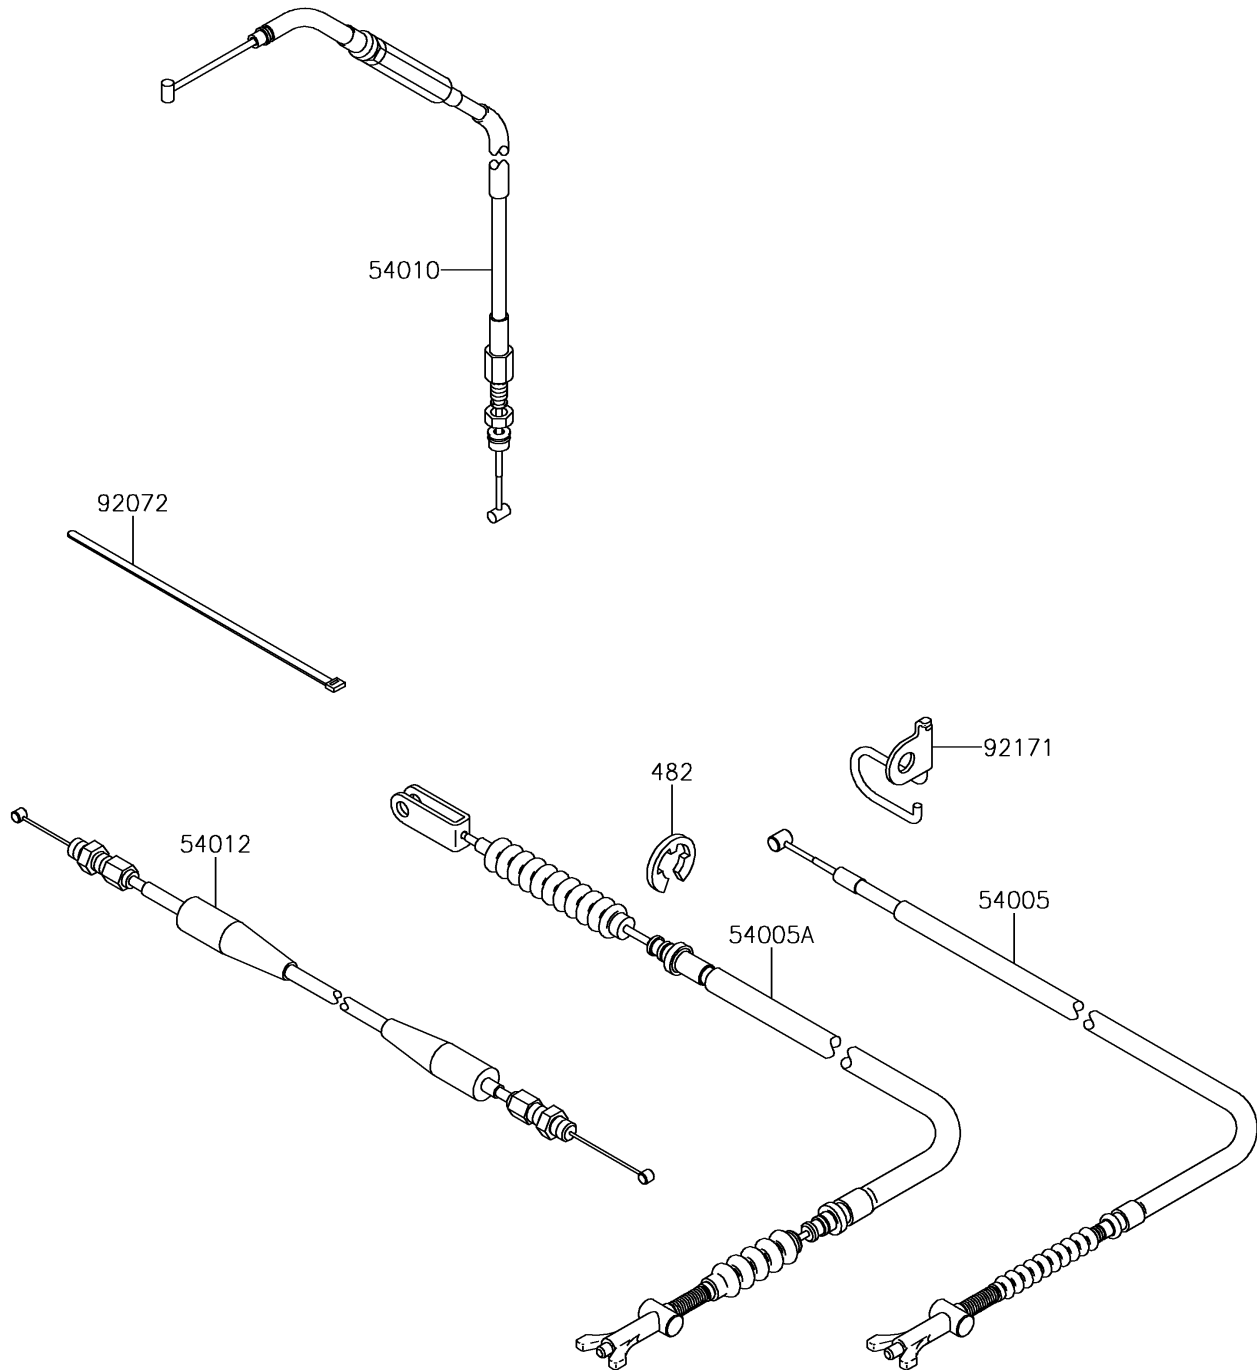

2018 BRUTE FORCE® 750 4x4i EPS PARTS DIAGRAM

Cables

F2540

2018 BRUTE FORCE® 750 4x4i EPS PARTS LIST

Cables

ITEM NAME	PART NUMBER	QUANTITY
CIRCLIP-TYPE-E,8MM (Ref # 482)	482EA8000	1
CABLE-BRAKE,PARKING (Ref # 54005)	54005-0017	1
CABLE-BRAKE,FOOT (Ref # 54005A)	54005-0018	1
CABLE,FRONT DIFF LOCK (Ref # 54010)	54010-0570	1
CABLE-THROTTLE (Ref # 54012)	54012-0612	1
BAND,L=188 (Ref # 92072)	92072-1239	3
CLAMP,BRAKE CABLE (Ref # 92171)	92171-0228	1