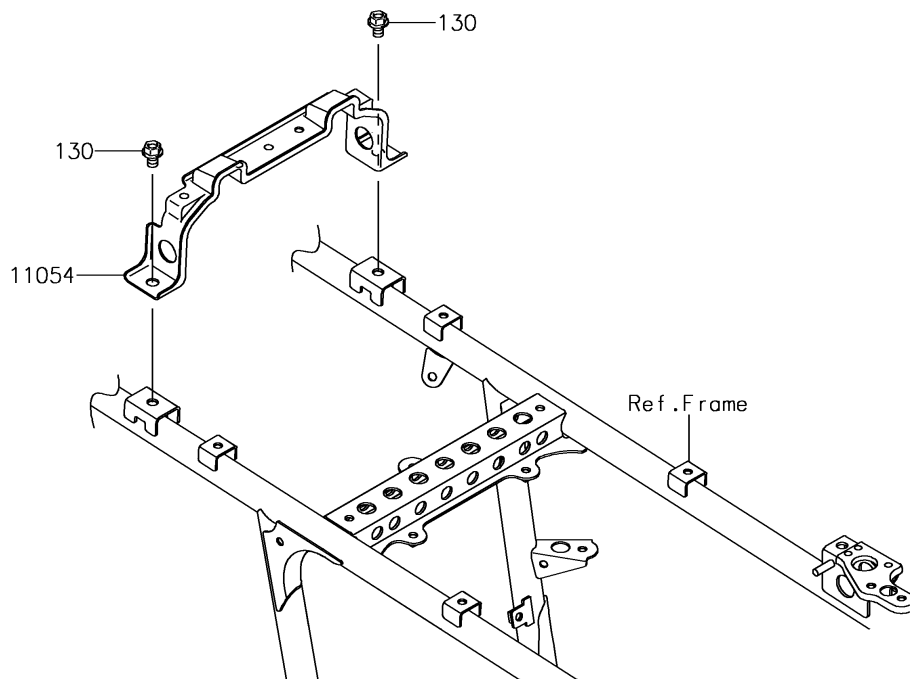

# 2018 BRUTE FORCE® 750 4x4i EPS PARTS DIAGRAM

Seat

F2510

## 2018 BRUTE FORCE® 750 4x4i EPS PARTS LIST

### Seat

ITEM NAME	PART NUMBER	QUANTITY
BRACKET,SEAT&BATTERY BAND (Ref # 11054)	11054-1236	1
BOLT-FLANGED,8X12 (Ref # 130)	130BA0812	2
SEAT-ASSY,BLACK (Ref # 53066)	53066-0291-MA	1
SPRING,SEAT LATCH (Ref # 92145)	92145-0022	1