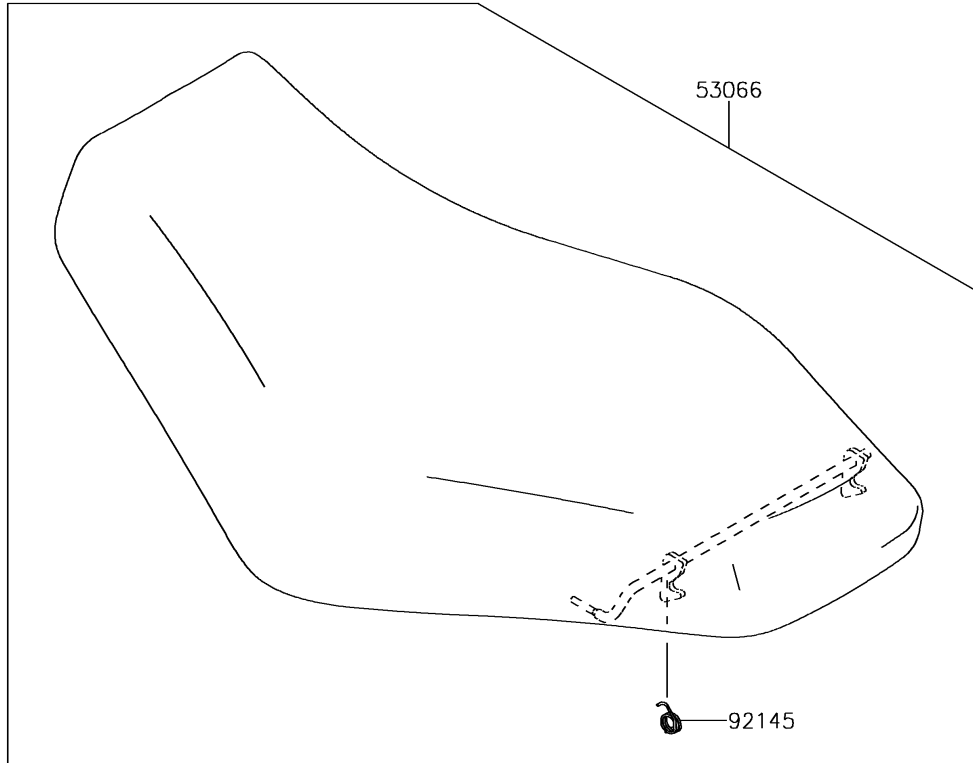

# 2018 BRUTE FORCE® 750 4x4i EPS PARTS DIAGRAM

Seat

F2510

### Seat

ITEM NAME	PART NUMBER	QUANTITY
BRACKET,SEAT&BATTERY BAND (Ref # 11054)	11054-1236	1
BOLT-FLANGED,8X12 (Ref # 130)	130BA0812	2
SEAT-ASSY,BLACK (Ref # 53066)	53066-0291-MA	1
SPRING,SEAT LATCH (Ref # 92145)	92145-0022	1