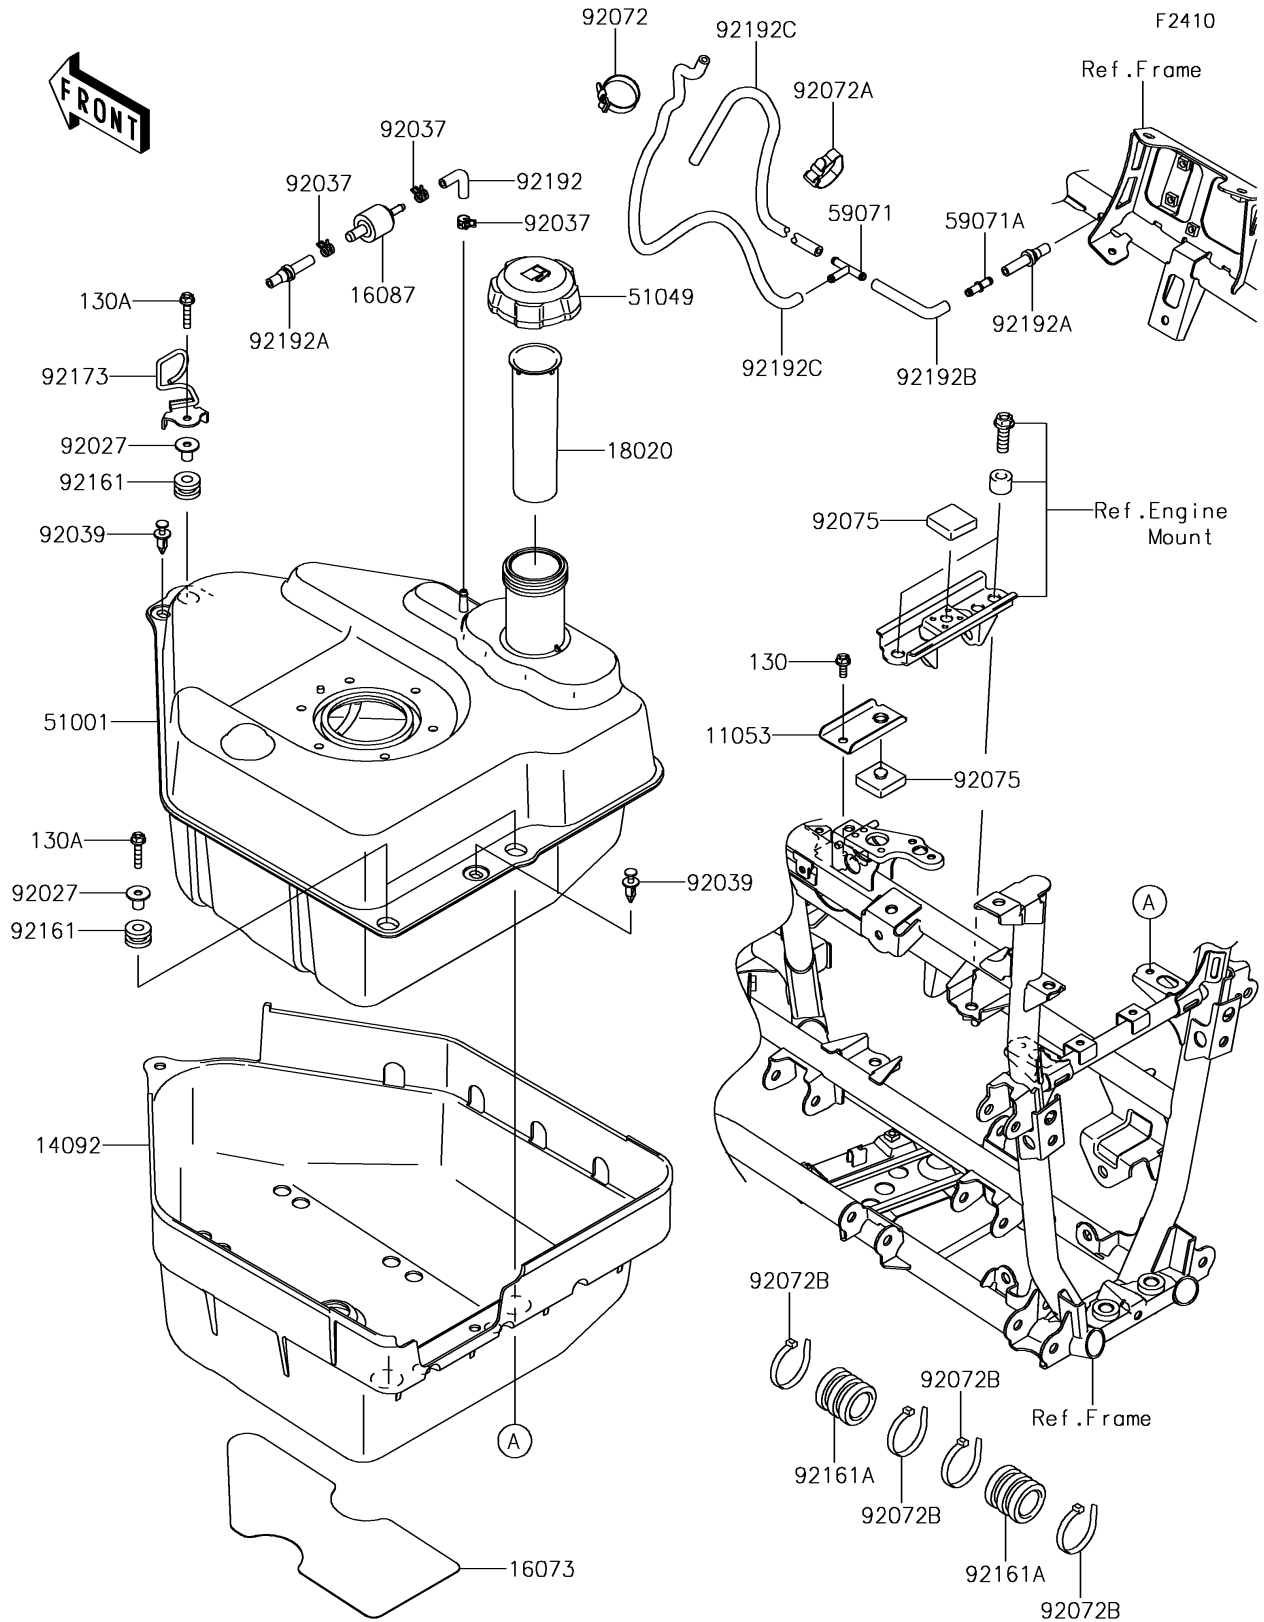

2018 BRUTE FORCE® 750 4x4i EPS PARTS DIAGRAM

Fuel Tank

2018 BRUTE FORCE® 750 4x4i EPS PARTS LIST

Fuel Tank

ITEM NAME	PART NUMBER	QUANTITY
BRACKET,FUEL TANK,TOP (Ref # 11053)	11053-0936	1
BOLT-FLANGED,6X16 (Ref # 130)	130BA0616	1
BOLT-FLANGED,6X30 (Ref # 130A)	130BA0630	3
COVER,FUEL TANK,LWR (Ref # 14092)	14092-0186	1
INSULATOR,FUEL TANK COVER,LWR (Ref # 16073)	16073-0034	1
VALVE-CHECK (Ref # 16087)	16087-0008	1
BAFFLE,FUEL TANK (Ref # 18020)	18020-0008	1
TANK-COMP-FUEL (Ref # 51001)	51001-0237	1
CAP-TANK,FUEL (Ref # 51049)	51049-0718	1
JOINT (Ref # 59071)	59071-3705	1
JOINT (Ref # 59071A)	59071-3717	1
COLLAR,L=16.1 (Ref # 92027)	92027-1847	3
CLAMP,TUBE (Ref # 92037)	92037-1461	3
RIVET (Ref # 92039)	92039-0776	2
BAND,L=149 (Ref # 92072)	92072-031	1
BAND,L=186 (Ref # 92072A)	92072-056	1
BAND,L=188 (Ref # 92072B)	92072-1239	4
DAMPER (Ref # 92075)	92075-1882	2
DAMPER (Ref # 92161)	92161-0106	3
DAMPER,FUEL TANK,RR (Ref # 92161A)	92161-1111	2
CLAMP,FUEL TUBE (Ref # 92173)	92173-0872	1
TUBE,FUEL TANK-CHECK VALVE (Ref # 92192)	92192-0067	1
TUBE,FRAME PIPE-CHECK VALVE (Ref # 92192A)	92192-0068	2
TUBE,5X10X80/22 (Ref # 92192B)	92192-0992	1
TUBE,5X10X470 (Ref # 92192C)	92192-0993	2