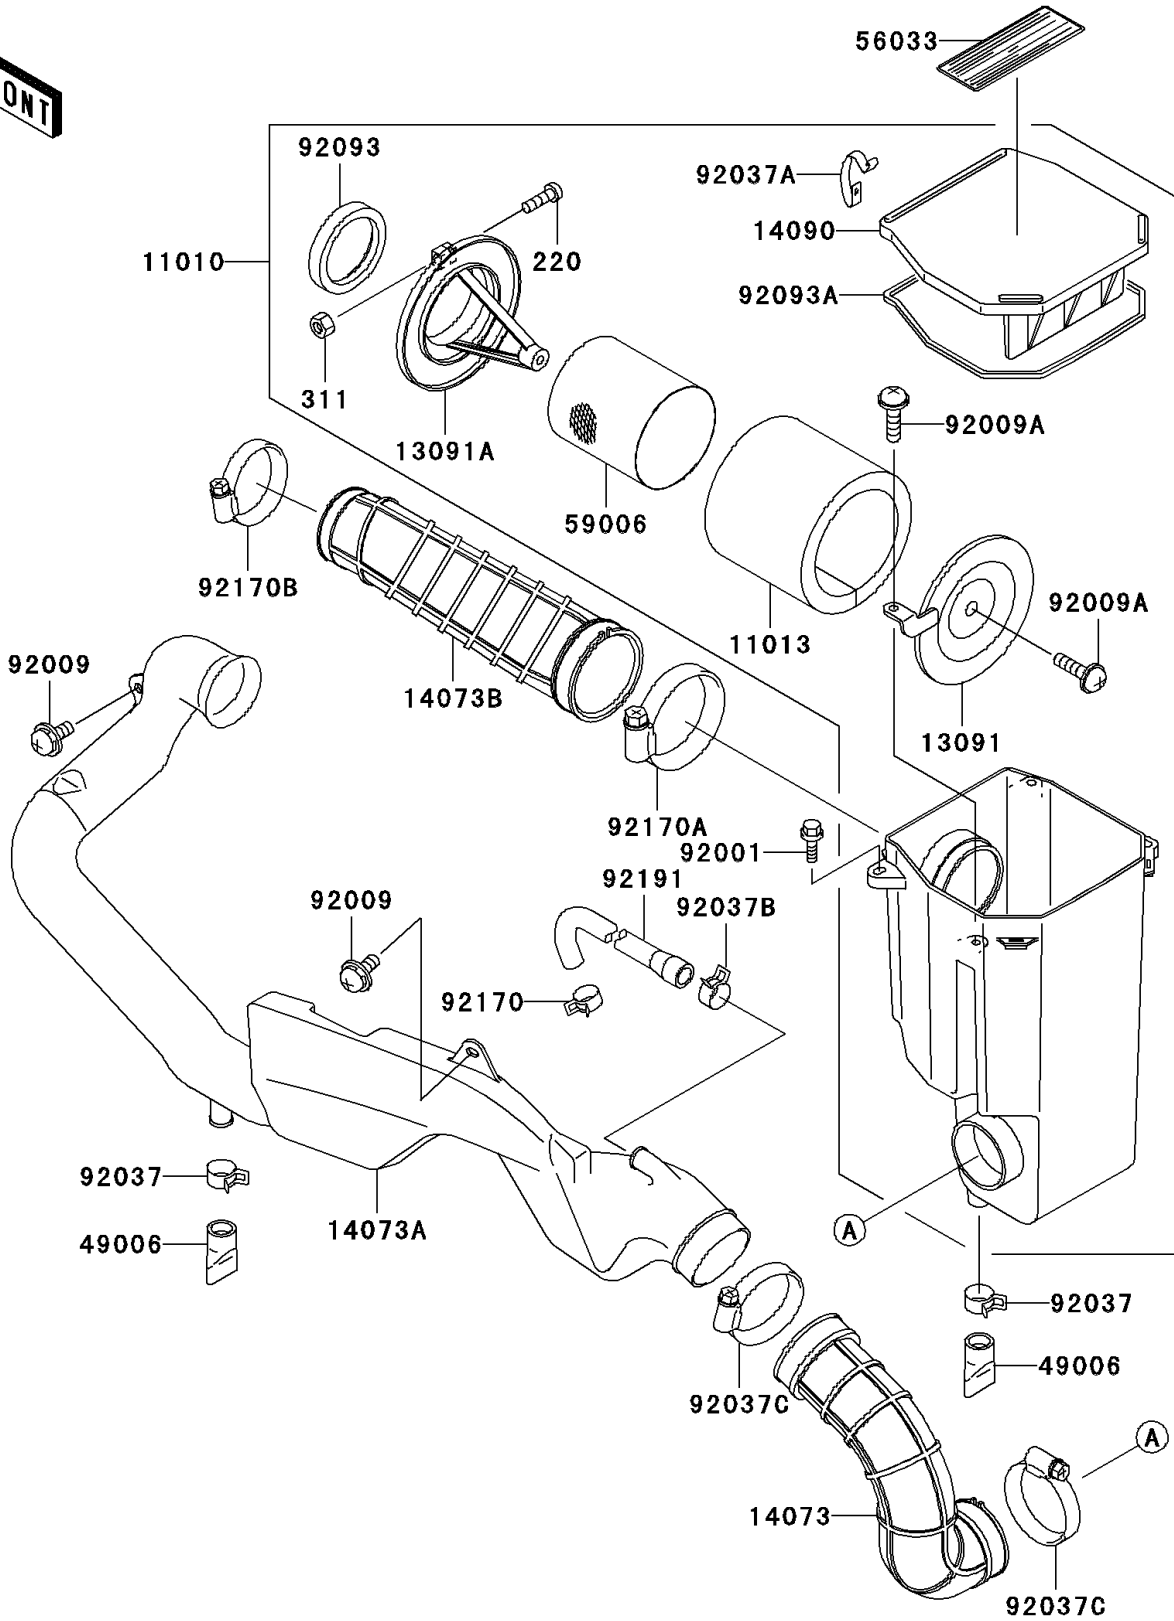

2001 Prairie 300 PARTS DIAGRAM

Air Cleaner

E1130

2001 Prairie 300 PARTS LIST

Air Cleaner

ITEM NAME	PART NUMBER	QUANTITY
SCREW-PAN-CROS,5X16 (Ref # 220)	220B0516	1
NUT-HEX (Ref # 311)	311B0500	1
FILTER-ASSY-AIR (Ref # 11010)	11010-1681	1
ELEMENT-AIR FILTER (Ref # 11013)	11013-1255	1
HOLDER,ELEMENT (Ref # 13091)	13091-1488	1
HOLDER,AIR FILTER ELEMENT (Ref # 13091A)	13091-1565	1
DUCT (Ref # 14073)	14073-1654	1
DUCT (Ref # 14073A)	14073-1682	1
DUCT (Ref # 14073B)	14073-1735	1
COVER,AIR FILTER (Ref # 14090)	14090-1663	1
BOOT (Ref # 49006)	49006-1292	1
LABEL-MANUAL,MAINTENANCE (Ref # 56033)	56033-1079	1
ARRESTER-FLAME (Ref # 59006)	59006-1052	1
BOLT,WP,6X20 (Ref # 92001)	92001-1460	1
SCREW,6X16 (Ref # 92009)	92009-1276	1
SCREW,6X16 (Ref # 92009A)	92009-1890	1
CLAMP (Ref # 92037)	92037-1460	1
CLAMP,AIR FILTER (Ref # 92037A)	92037-1783	1
CLAMP (Ref # 92037B)	92037-1860	1
CLAMP (Ref # 92037C)	92037-3738	1
SEAL,DUST (Ref # 92093)	92093-1322	1
SEAL,FILTER CASE (Ref # 92093A)	92093-1404	1
CLAMP (Ref # 92170)	92170-1491	1
CLAMP (Ref # 92170A)	92170-1679	1
CLAMP (Ref # 92170B)	92170-1764	1
TUBE (Ref # 92191)	92191-1343	1