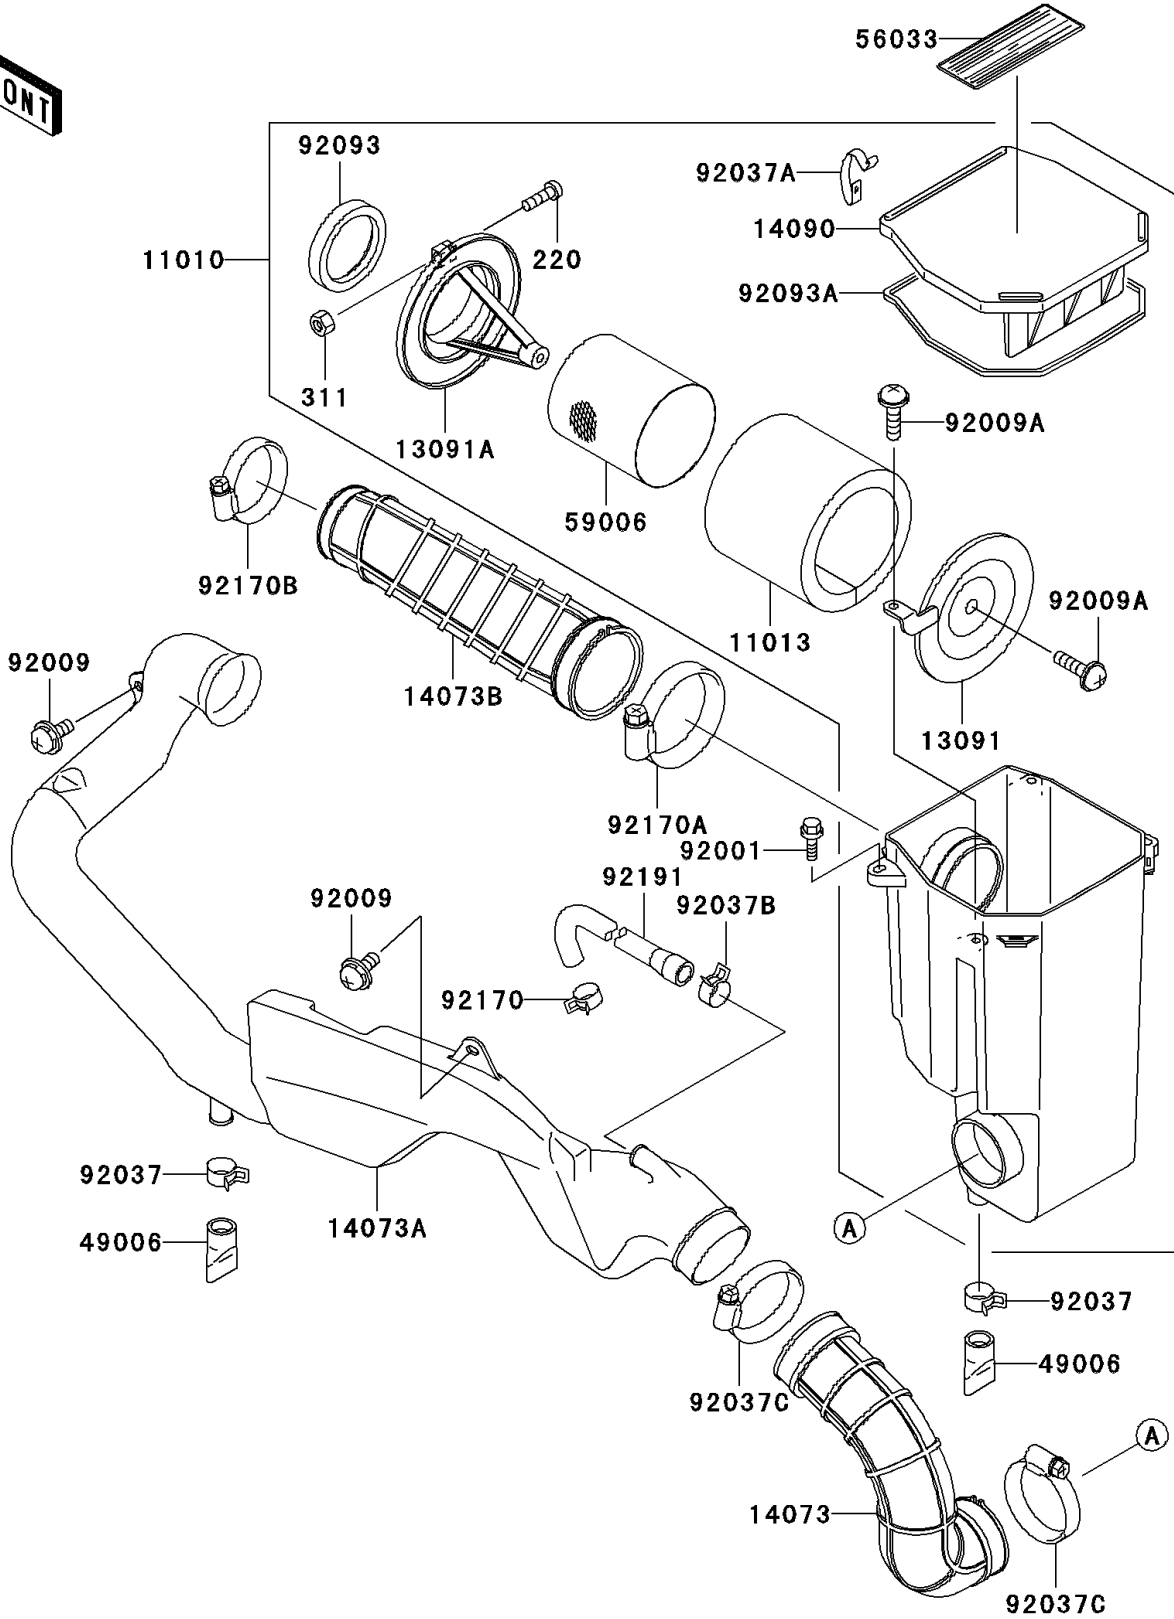

2001 Prairie 300 PARTS DIAGRAM

Air Cleaner

E1130

2001 Prairie 300 PARTS LIST

Air Cleaner

ITEM NAME	PART NUMBER	QUANTITY
SCREW-PAN-CROS,5X16 (Ref # 220)	220B0516	1
NUT-HEX (Ref # 311)	311B0500	1
FILTER-ASSY-AIR (Ref # 11010)	11010-1681	1
ELEMENT-AIR FILTER (Ref # 11013)	11013-1255	1
HOLDER,ELEMENT (Ref # 13091)	13091-1488	1
HOLDER,AIR FILTER ELEMENT (Ref # 13091A)	13091-1565	1
DUCT (Ref # 14073)	14073-1654	1
DUCT (Ref # 14073A)	14073-1682	1
DUCT (Ref # 14073B)	14073-1735	1
COVER,AIR FILTER (Ref # 14090)	14090-1663	1
BOOT (Ref # 49006)	49006-1292	2
LABEL-MANUAL,MAINTENANCE (Ref # 56033)	56033-1079	1
ARRESTER-FLAME (Ref # 59006)	59006-1052	1
BOLT,WP,6X20 (Ref # 92001)	92001-1460	3
SCREW,6X16 (Ref # 92009)	92009-1276	2
SCREW,6X16 (Ref # 92009A)	92009-1890	2
CLAMP (Ref # 92037)	92037-1460	2
CLAMP,AIR FILTER (Ref # 92037A)	92037-1783	4
CLAMP (Ref # 92037B)	92037-1860	1
CLAMP (Ref # 92037C)	92037-3738	2
SEAL,DUST (Ref # 92093)	92093-1322	1
SEAL,FILTER CASE (Ref # 92093A)	92093-1404	1
CLAMP (Ref # 92170)	92170-1491	1
CLAMP (Ref # 92170A)	92170-1679	1
CLAMP (Ref # 92170B)	92170-1764	1
TUBE (Ref # 92191)	92191-1343	1