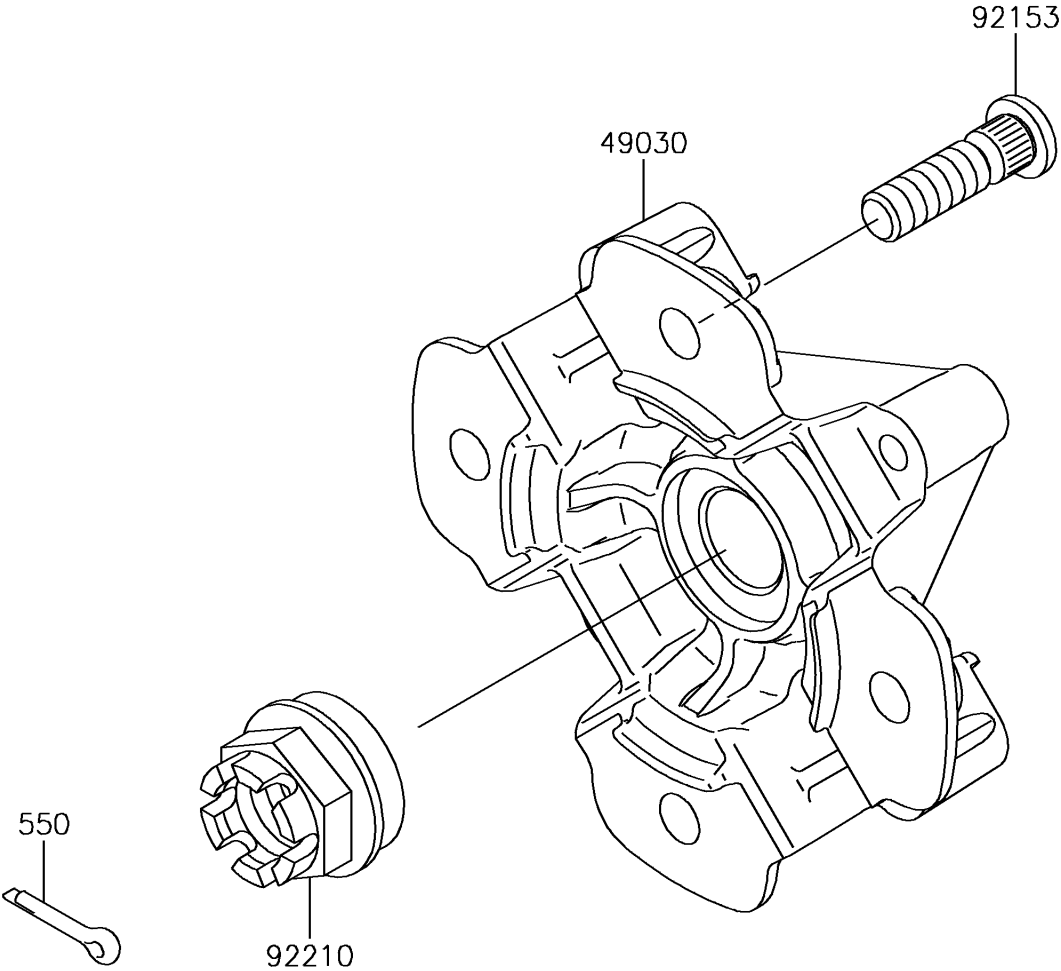

2018 BRUTE FORCE® 750 4x4i EPS PARTS DIAGRAM

Front Hub

F2230

2018 BRUTE FORCE® 750 4x4i EPS PARTS LIST

Front Hub

ITEM NAME	PART NUMBER	QUANTITY
HUB,FR (Ref # 49030)	49030-0032	1
PIN-COTTER,4.0X25 (Ref # 550)	550AA4025	1
BOLT,10X36.5 (Ref # 92153)	92153-0890	1
NUT,CASTLE,18MM (Ref # 92210)	92210-1349	1