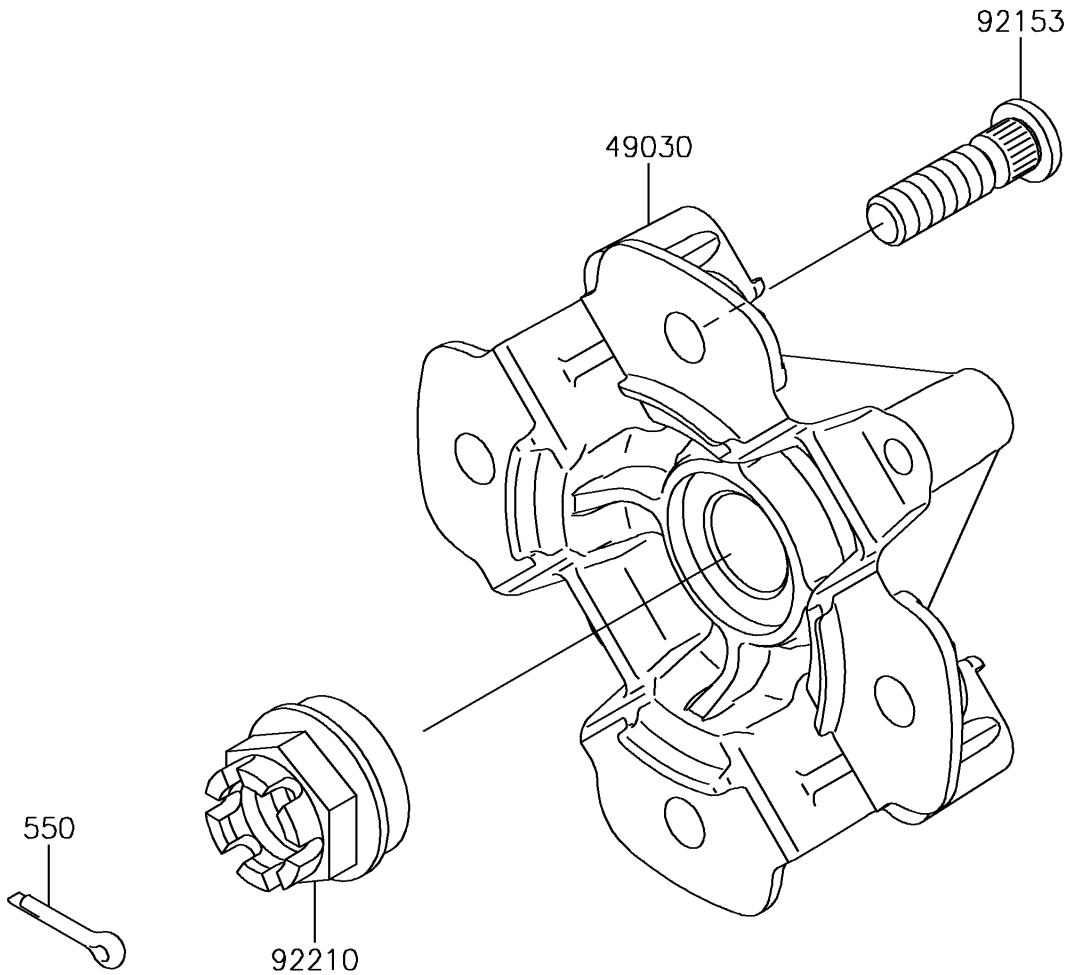

# 2018 BRUTE FORCE® 750 4x4i EPS PARTS DIAGRAM

Front Hub

F2230

## 2018 BRUTE FORCE® 750 4x4i EPS PARTS LIST

### Front Hub

<b>ITEM NAME</b>	<b>PART NUMBER</b>	<b>QUANTITY</b>
HUB,FR (Ref # 49030)	49030-0032	2
PIN-COTTER,4.0X25 (Ref # 550)	550AA4025	2
BOLT,10X36.5 (Ref # 92153)	92153-0890	8
NUT,CASTLE,18MM (Ref # 92210)	92210-1349	2