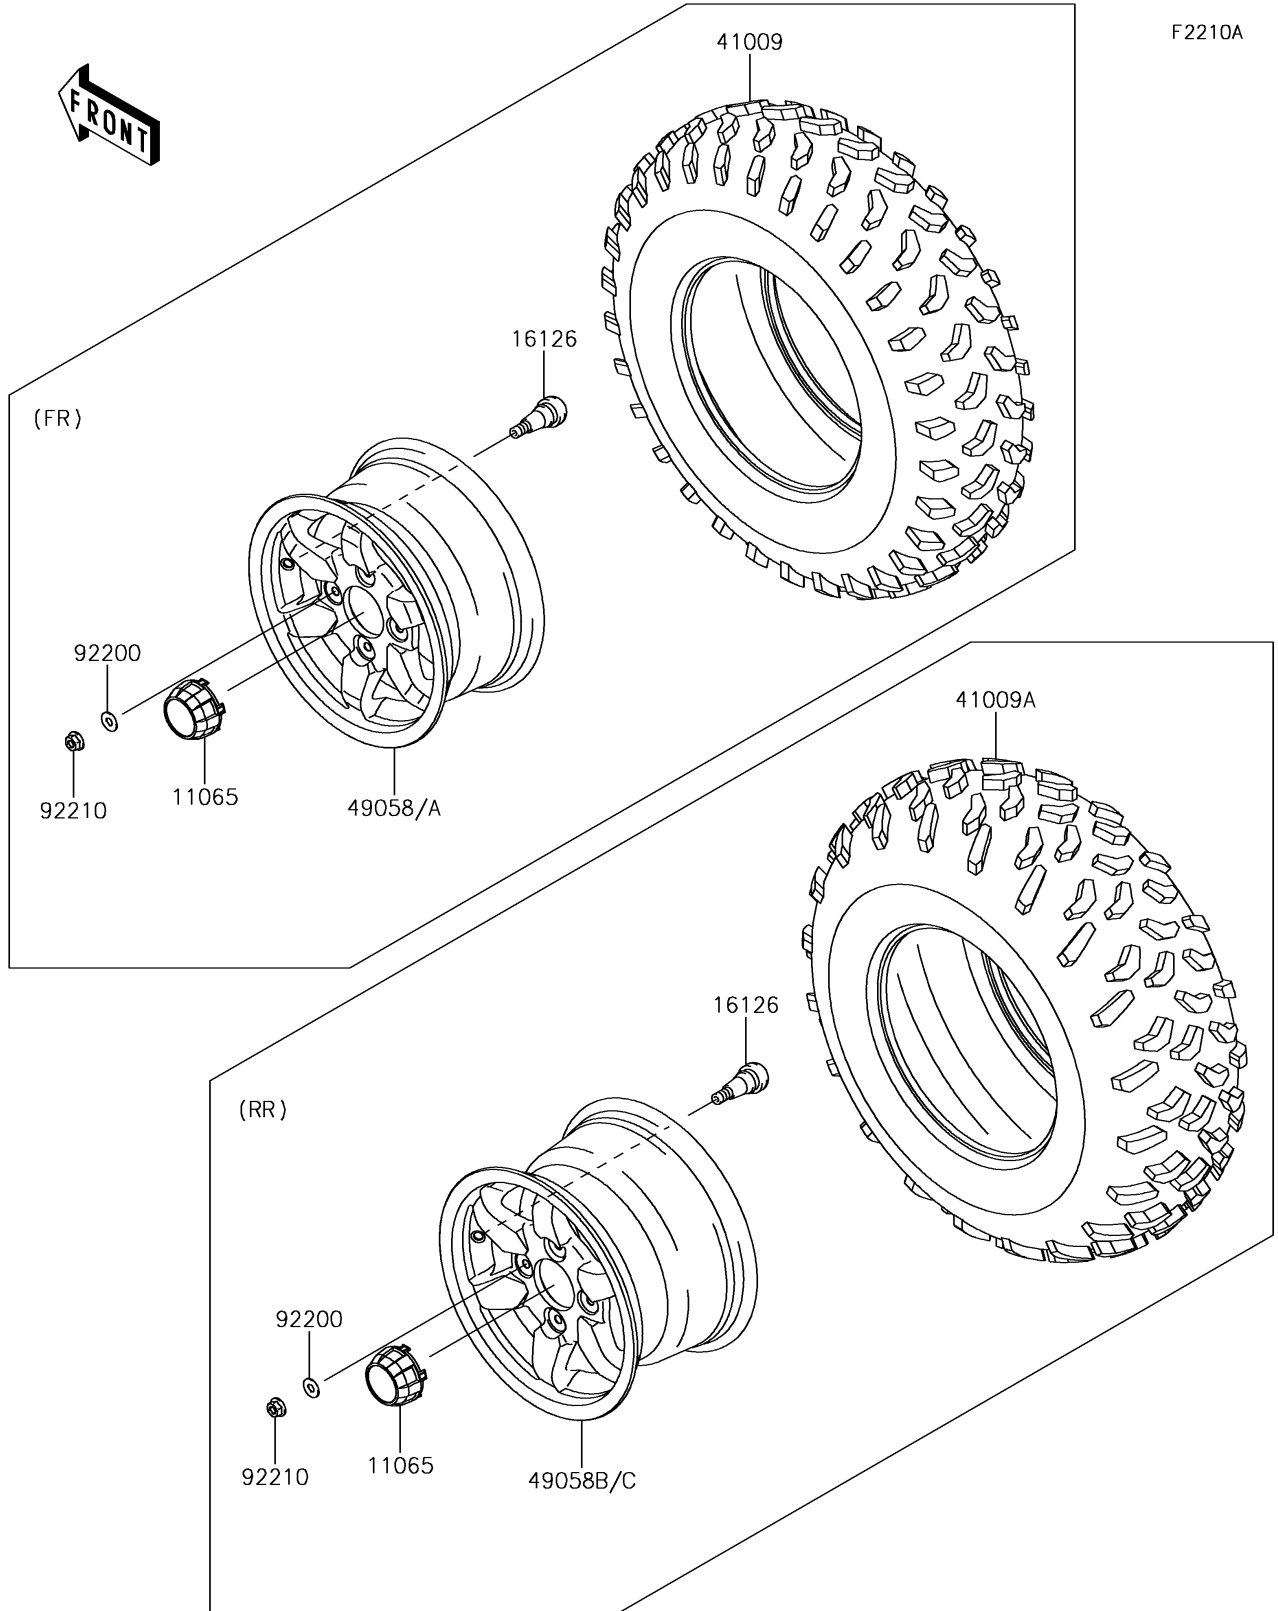

# 2018 BRUTE FORCE® 750 4x4i EPS PARTS DIAGRAM

Wheels/Tires(GJF/GKF)

## 2018 BRUTE FORCE® 750 4x4i EPS PARTS LIST

Wheels/Tires(GJF/GKF)

<b>ITEM NAME</b>	<b>PART NUMBER</b>	<b>QUANTITY</b>
CAP,WHEEL,F.BLACK (Ref # 11065)	11065-0893-6Z	4
VALVE (Ref # 16126)	16126-4001	4
TIRE,FR,AT25X8-12 (Ref # 41009)	41009-0299	2
TIRE,RR,AT25X10-12 (Ref # 41009A)	41009-0300	2
WHEEL,FR,12X6.0AT,BLACK (Ref # 49058)	49058-0687-31D	2
WHEEL,RR,12X7.5AT,BLACK (Ref # 49058B)	49058-0688-31D	2
WASHER,10.5X25X1.6 (Ref # 92200)	92200-1595	16
NUT,FLANGED,10MM (Ref # 92210)	92210-1325	16