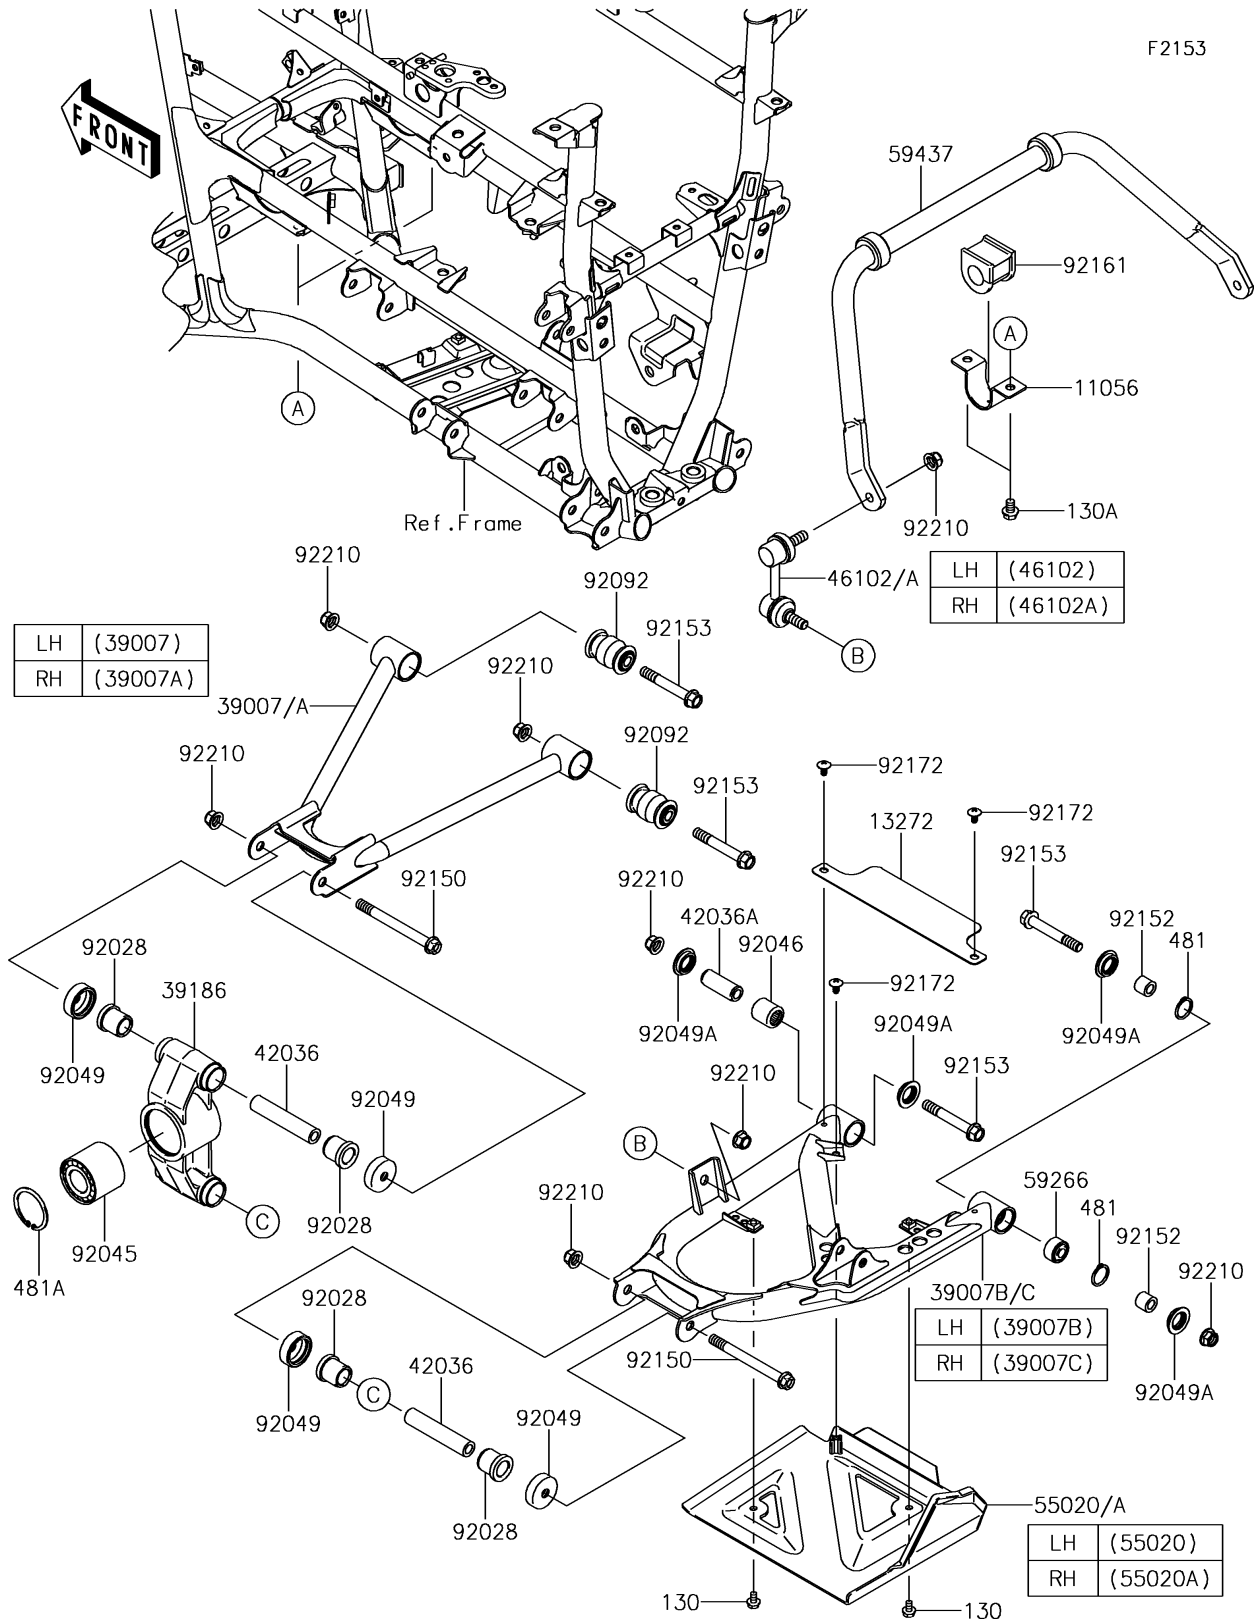

# 2018 BRUTE FORCE® 750 4x4i EPS PARTS DIAGRAM

## 2018 BRUTE FORCE® 750 4x4i EPS PARTS LIST

### Rear Suspension

ITEM NAME	PART NUMBER	QUANTITY
BRACKET,STABILIZER (Ref # 11056)	11056-1062	2
BOLT-FLANGED,6X10 (Ref # 130)	130BA0610	4
BOLT-FLANGED,8X12 (Ref # 130A)	130BA0812	4
PLATE,RR ARM (Ref # 13272)	13272-0919	2
ARM-SUSP,RR,UPP,LH,BLACK (Ref # 39007)	39007-0170-10	1
ARM-SUSP,RR,UPP,RH,BLACK (Ref # 39007A)	39007-0171-10	1
ARM-SUSP,RR,LWR,LH,BLACK (Ref # 39007B)	39007-0172-10	1
ARM-SUSP,RR,LWR,RH,BLACK (Ref # 39007C)	39007-0173-10	1
KNUCKLE,RR (Ref # 39186)	39186-0099	2
SLEEVE,10X17X85.6 (Ref # 42036)	42036-1190	4
SLEEVE (Ref # 42036A)	42036-1376	2
ROD,STABILIZER,LH (Ref # 46102)	46102-0100	1
ROD,STABILIZER,RH (Ref # 46102A)	46102-0101	1
CIRCLIP-TYPE-C,24MM (Ref # 481)	481J2400	4
CIRCLIP-TYPE-C,52MM (Ref # 481A)	481J5200	2
GUARD,REAR ARM,LH,F.BLACK (Ref # 55020)	55020-0972-6Z	1
GUARD,REAR ARM,RH,F.BLACK (Ref # 55020A)	55020-0973-6Z	1
JOINT-BALL (Ref # 59266)	59266-0013	2
STABILIZER,RR (Ref # 59437)	59437-0307	1
BUSHING (Ref # 92028)	92028-1466	8
BEARING-BALL,25BWD02ACA68 (Ref # 92045)	92045-0094	2
BEARING-NEEDLE (Ref # 92046)	92046-1046	2
SEAL-OIL,KNUCKLE (Ref # 92049)	92049-1198	8
SEAL-OIL,MHA17245.7F (Ref # 92049A)	92049-1223	8
BUSHING-RUBBER (Ref # 92092)	92092-0004	4
BOLT,FLANGED,10X105 (Ref # 92150)	92150-1624	4
COLLAR,10X17X14.5 (Ref # 92152)	92152-1455	4
BOLT,FLANGED,10X70 (Ref # 92153)	92153-1606	8
DAMPER (Ref # 92161)	92161-0265	2

### Rear Suspension

<b>ITEM NAME</b>	<b>PART NUMBER</b>	<b>QUANTITY</b>
SCREW,6X12 (Ref # 92172)	92172-0884	6
NUT,LOCK,FLANGED,10MM (Ref # 92210)	92210-0276	16