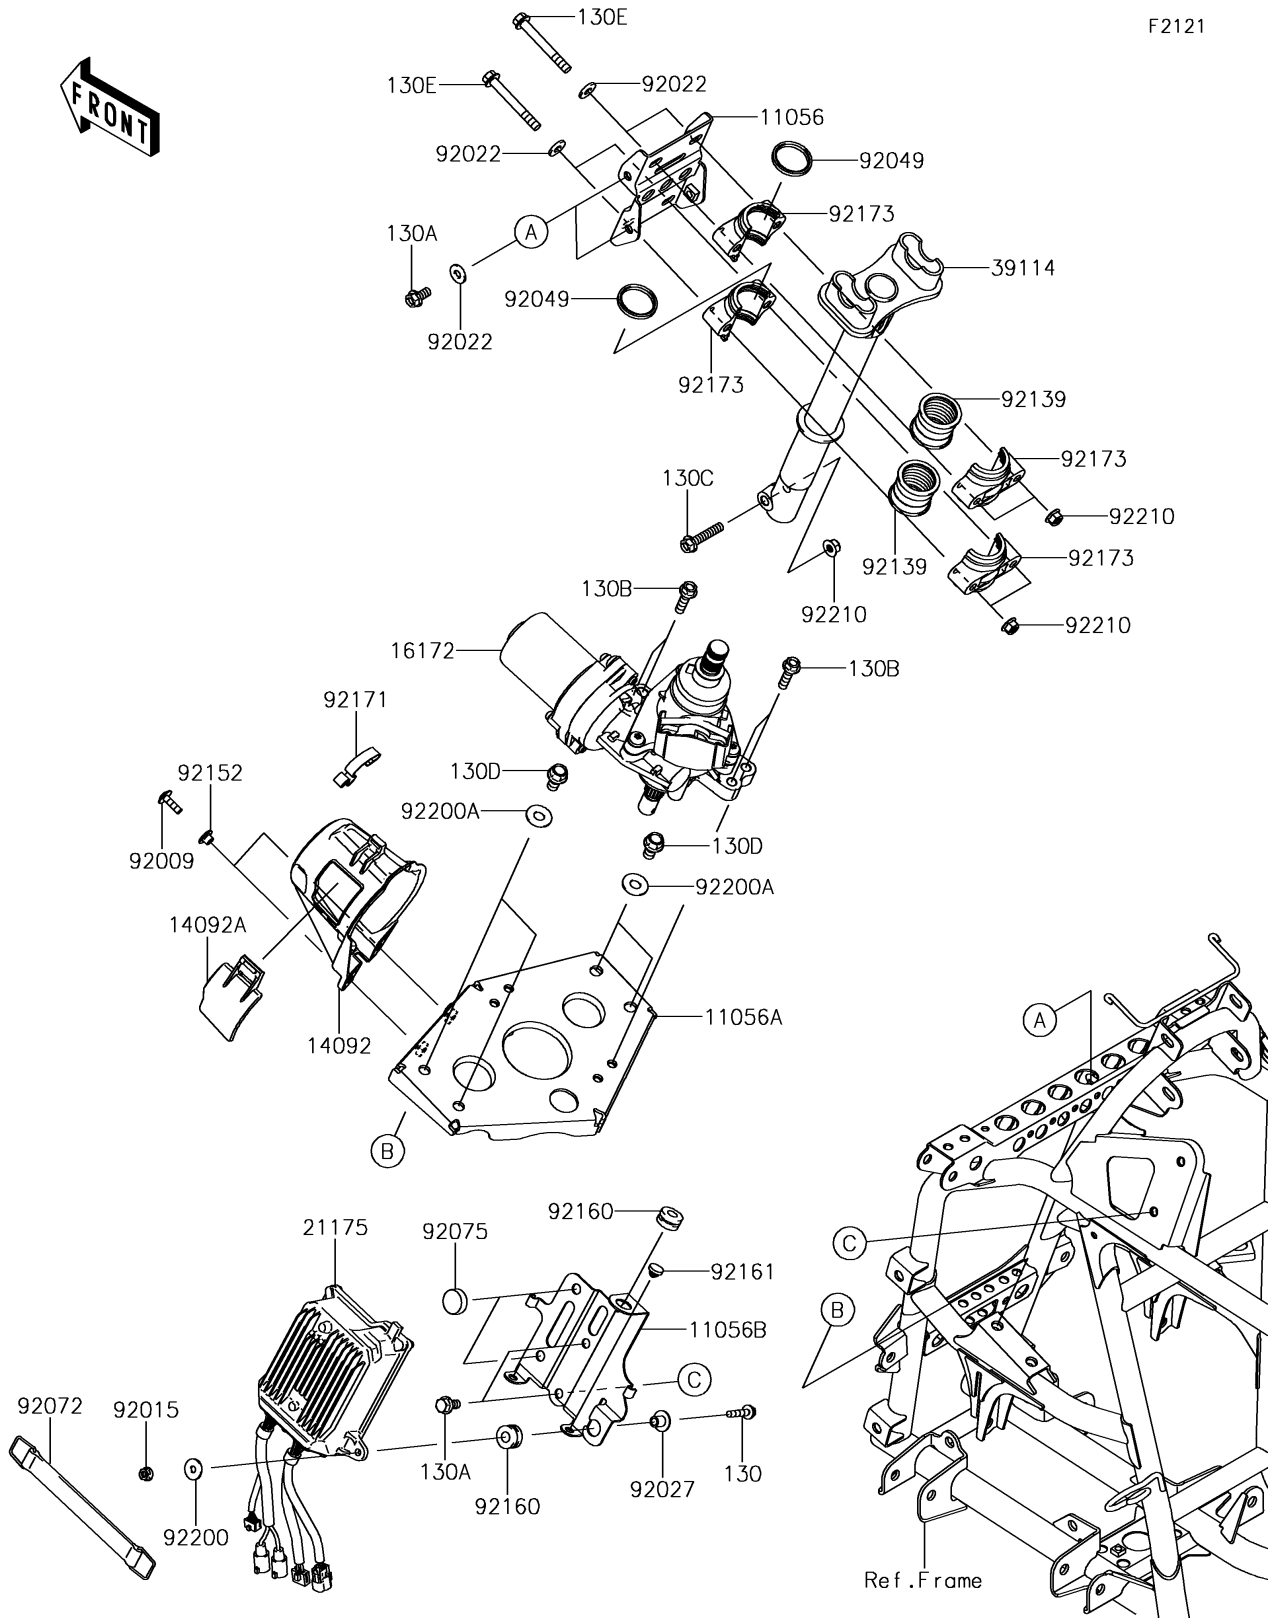

2018 BRUTE FORCE® 750 4x4i EPS PARTS DIAGRAM

Steering Shaft

F2121

2018 BRUTE FORCE® 750 4x4i EPS PARTS LIST

Steering Shaft

ITEM NAME	PART NUMBER	QUANTITY
BRACKET,STRG,UPP (Ref # 11056)	11056-0284	1
BRACKET,EPS BODY FIT (Ref # 11056A)	11056-0285	1
BRACKET,EPS ECU (Ref # 11056B)	11056-0290	1
BOLT-FLANGED,6X30 (Ref # 130)	130BA0630	1
BOLT-FLANGED,8X16 (Ref # 130A)	130BA0816	6
BOLT-FLANGED,8X30 (Ref # 130B)	130BA0830	4
BOLT-FLANGED,8X40 (Ref # 130C)	130BA0840	1
BOLT-FLANGED,10X16 (Ref # 130D)	130BA1016	4
BOLT-FLANGED,8X65 (Ref # 130E)	130CA0865	4
COVER,EPS (Ref # 14092)	14092-0260	1
COVER,EPS,CAP (Ref # 14092A)	14092-0261	1
ACTUATOR,EPS (Ref # 16172)	16172-0560	1
CONTROL UNIT-ELECTRONIC,EPS (Ref # 21175)	21175-0752	1
SHAFT-COMP-STRG (Ref # 39114)	39114-0309	1
SCREW,6X20 (Ref # 92009)	92009-1289	2
NUT,FLANGED,6MM (Ref # 92015)	92015-1367	1
WASHER,8.2X19X2 (Ref # 92022)	92022-1533	8
COLLAR,L=12 (Ref # 92027)	92027-1062	1
SEAL-OIL,SR31.8X37.5X3.8LR (Ref # 92049)	92049-7501	2
BAND,BATTERY (Ref # 92072)	92072-3879	1
DAMPER,9X24X14 (Ref # 92075)	92075-281	2
BUSHING,STRG SHAFT (Ref # 92139)	92139-0763	2
COLLAR,6.3X8.3X7.2 (Ref # 92152)	92152-1865	2
DAMPER (Ref # 92160)	92160-1895	2
DAMPER (Ref # 92161)	92161-0586	2
CLAMP (Ref # 92171)	92171-0225	1
CLAMP,STRG SHAFT (Ref # 92173)	92173-0746	4
WASHER,6.5X20X1.6 (Ref # 92200)	92200-0283	1
WASHER,10.5X25X1.6 (Ref # 92200A)	92200-1595	4

2018 BRUTE FORCE® 750 4x4i EPS PARTS LIST

Steering Shaft

ITEM NAME	PART NUMBER	QUANTITY
NUT,FLANGED,LOCK,8MM (Ref # 92210)	92210-0493	5