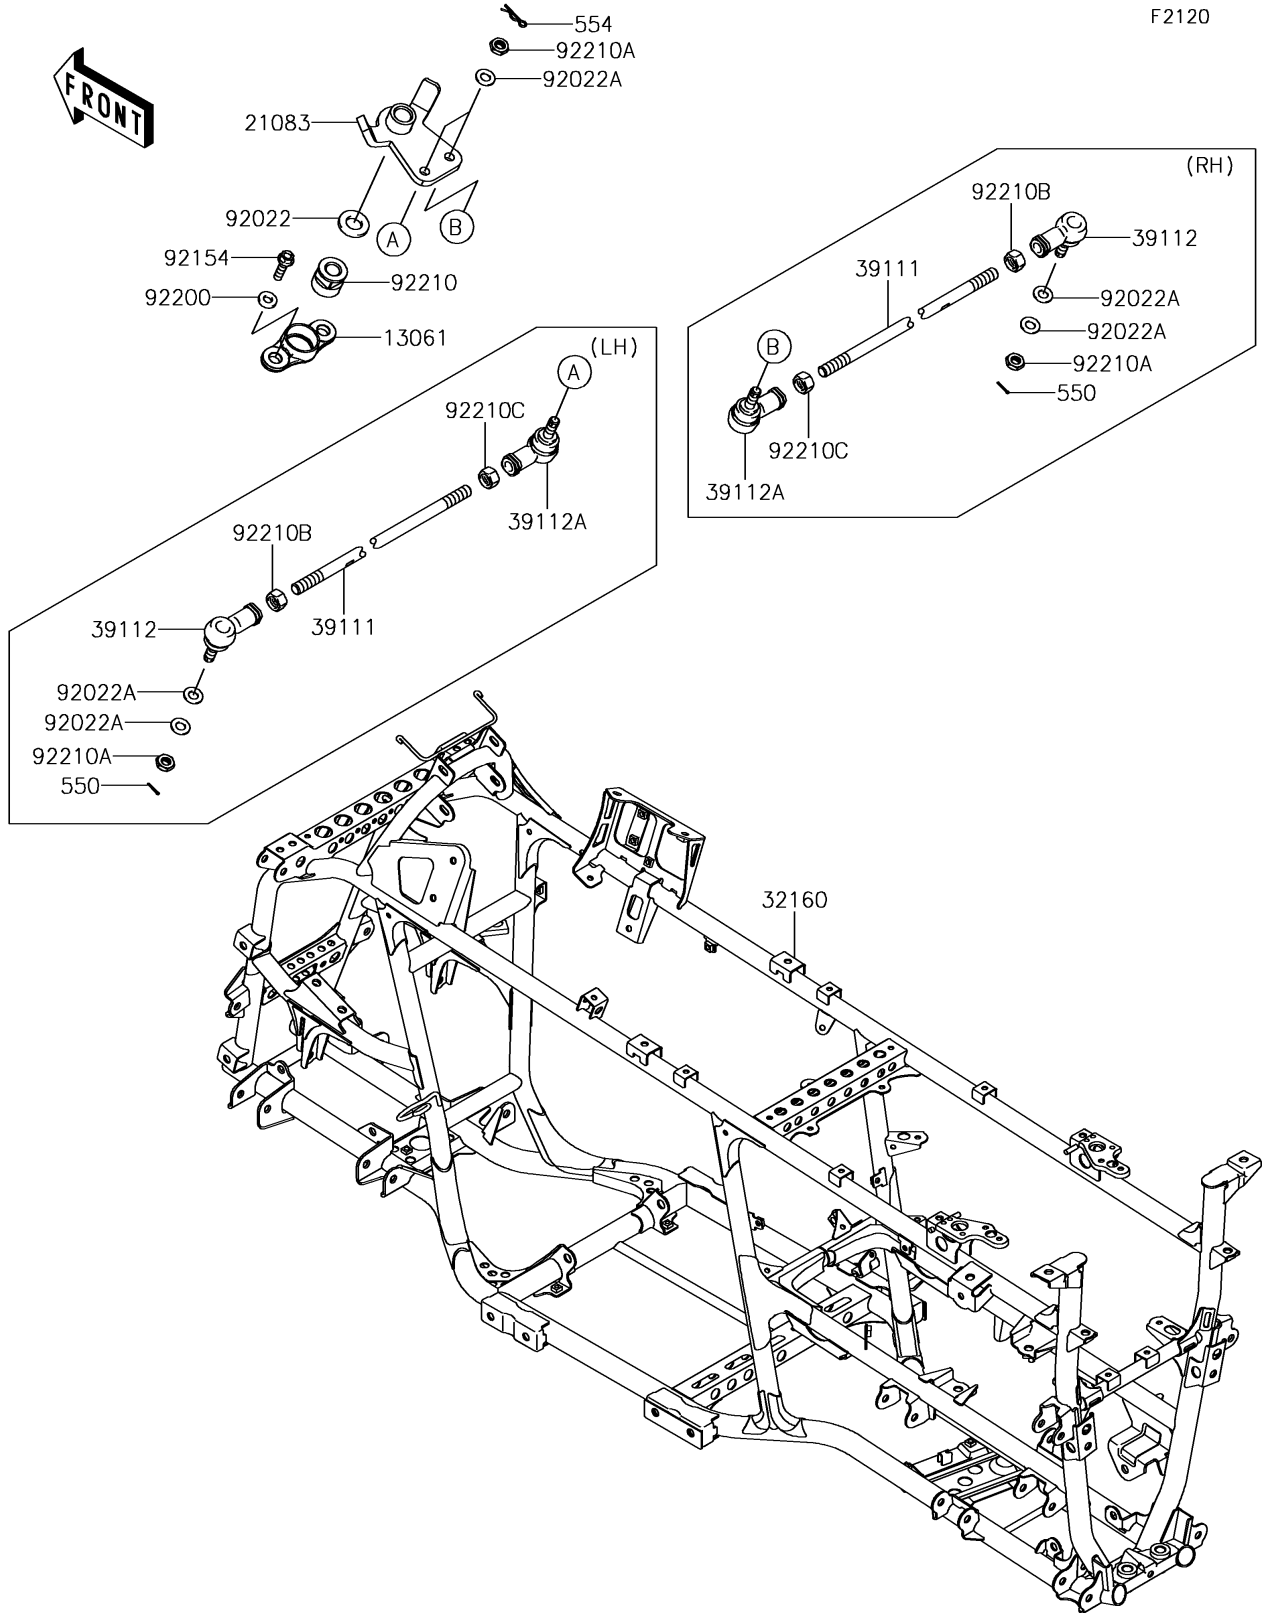

2018 BRUTE FORCE® 750 4x4i EPS PARTS DIAGRAM

Frame

2018 BRUTE FORCE® 750 4x4i EPS PARTS LIST

Frame

ITEM NAME	PART NUMBER	QUANTITY
BOSS,EPS STOPPER (Ref # 13061)	13061-0611	1
ARM,PITMAN (Ref # 21083)	21083-0053	1
FRAME-COMP (Ref # 32160)	32160-0712	1
ROD-TIE (Ref # 39111)	39111-0023	2
RODEND-TIE,RIGHT HANDED (Ref # 39112)	39112-0009	2
RODEND-TIE,LEFT HANDED (Ref # 39112A)	39112-0010	2
PIN-COTTER,2.0X15 (Ref # 550)	550AA2015	2
PIN-SNAP,10MM (Ref # 554)	554DA1000	2
WASHER,16X32X3.2 (Ref # 92022)	92022-1701	1
WASHER,10.2X20X1.5 (Ref # 92022A)	92022-3742	6
BOLT,FLANGED,8X30 (Ref # 92154)	92154-0850	2
WASHER,8.2X20.0X2.5 (Ref # 92200)	92200-0205	2
NUT,16MM (Ref # 92210)	92210-0751	1
NUT,LOCK,10MM (Ref # 92210A)	92210-1184	4
NUT,RIGHT HANDED (Ref # 92210B)	92210-1385	2
NUT,LEFT HANDED (Ref # 92210C)	92210-1386	2