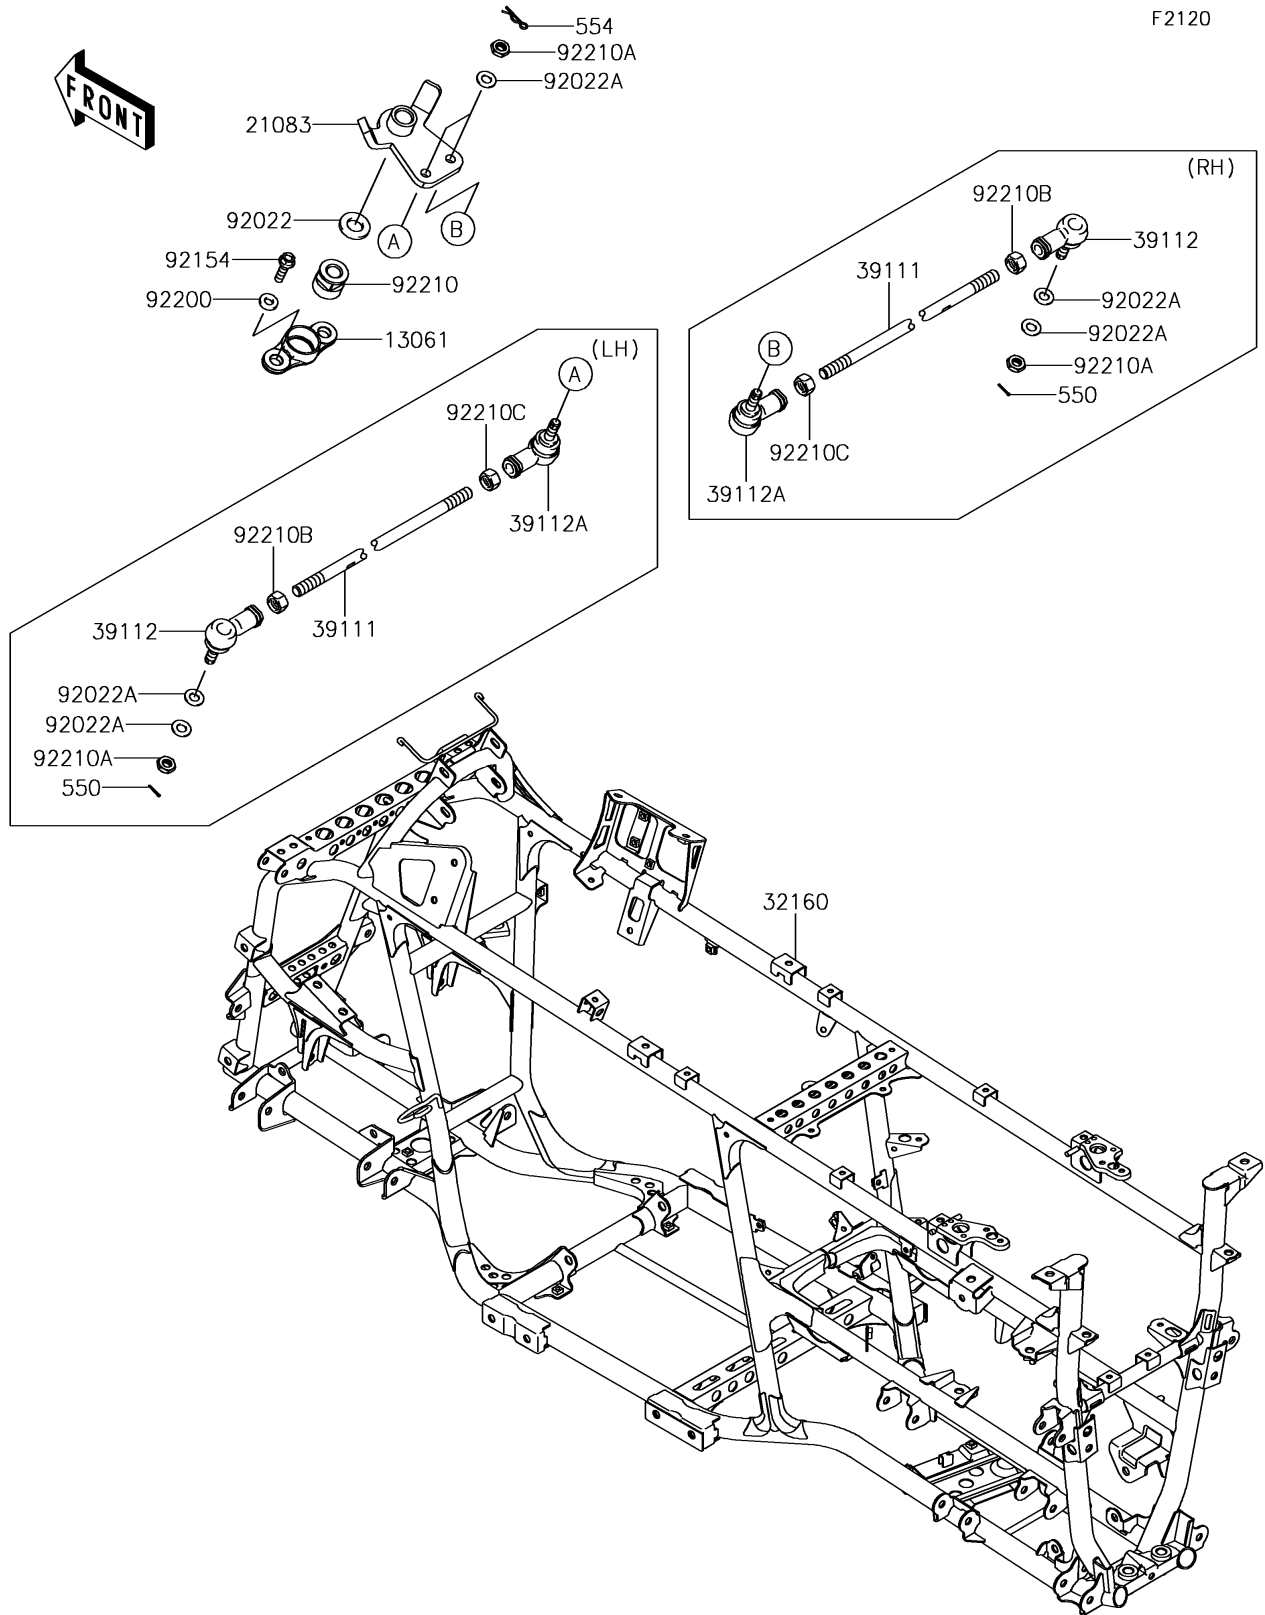

2018 BRUTE FORCE® 750 4x4i EPS PARTS DIAGRAM

Frame

2018 BRUTE FORCE® 750 4x4i EPS PARTS LIST

Frame

ITEM NAME	PART NUMBER	QUANTITY
BOSS,EPS STOPPER (Ref # 13061)	13061-0611	1
ARM,PITMAN (Ref # 21083)	21083-0053	1
FRAME-COMP (Ref # 32160)	32160-0712	1
ROD-TIE (Ref # 39111)	39111-0023	2
RODEND-TIE,RIGHT HANDED (Ref # 39112)	39112-0009	2
RODEND-TIE,LEFT HANDED (Ref # 39112A)	39112-0010	2
PIN-COTTER,2.0X15 (Ref # 550)	550AA2015	2
PIN-SNAP,10MM (Ref # 554)	554DA1000	2
WASHER,16X32X3.2 (Ref # 92022)	92022-1701	1
WASHER,10.2X20X1.5 (Ref # 92022A)	92022-3742	6
BOLT,FLANGED,8X30 (Ref # 92154)	92154-0850	2
WASHER,8.2X20.0X2.5 (Ref # 92200)	92200-0205	2
NUT,16MM (Ref # 92210)	92210-0751	1
NUT,LOCK,10MM (Ref # 92210A)	92210-1184	4
NUT,RIGHT HANDED (Ref # 92210B)	92210-1385	2
NUT,LEFT HANDED (Ref # 92210C)	92210-1386	2