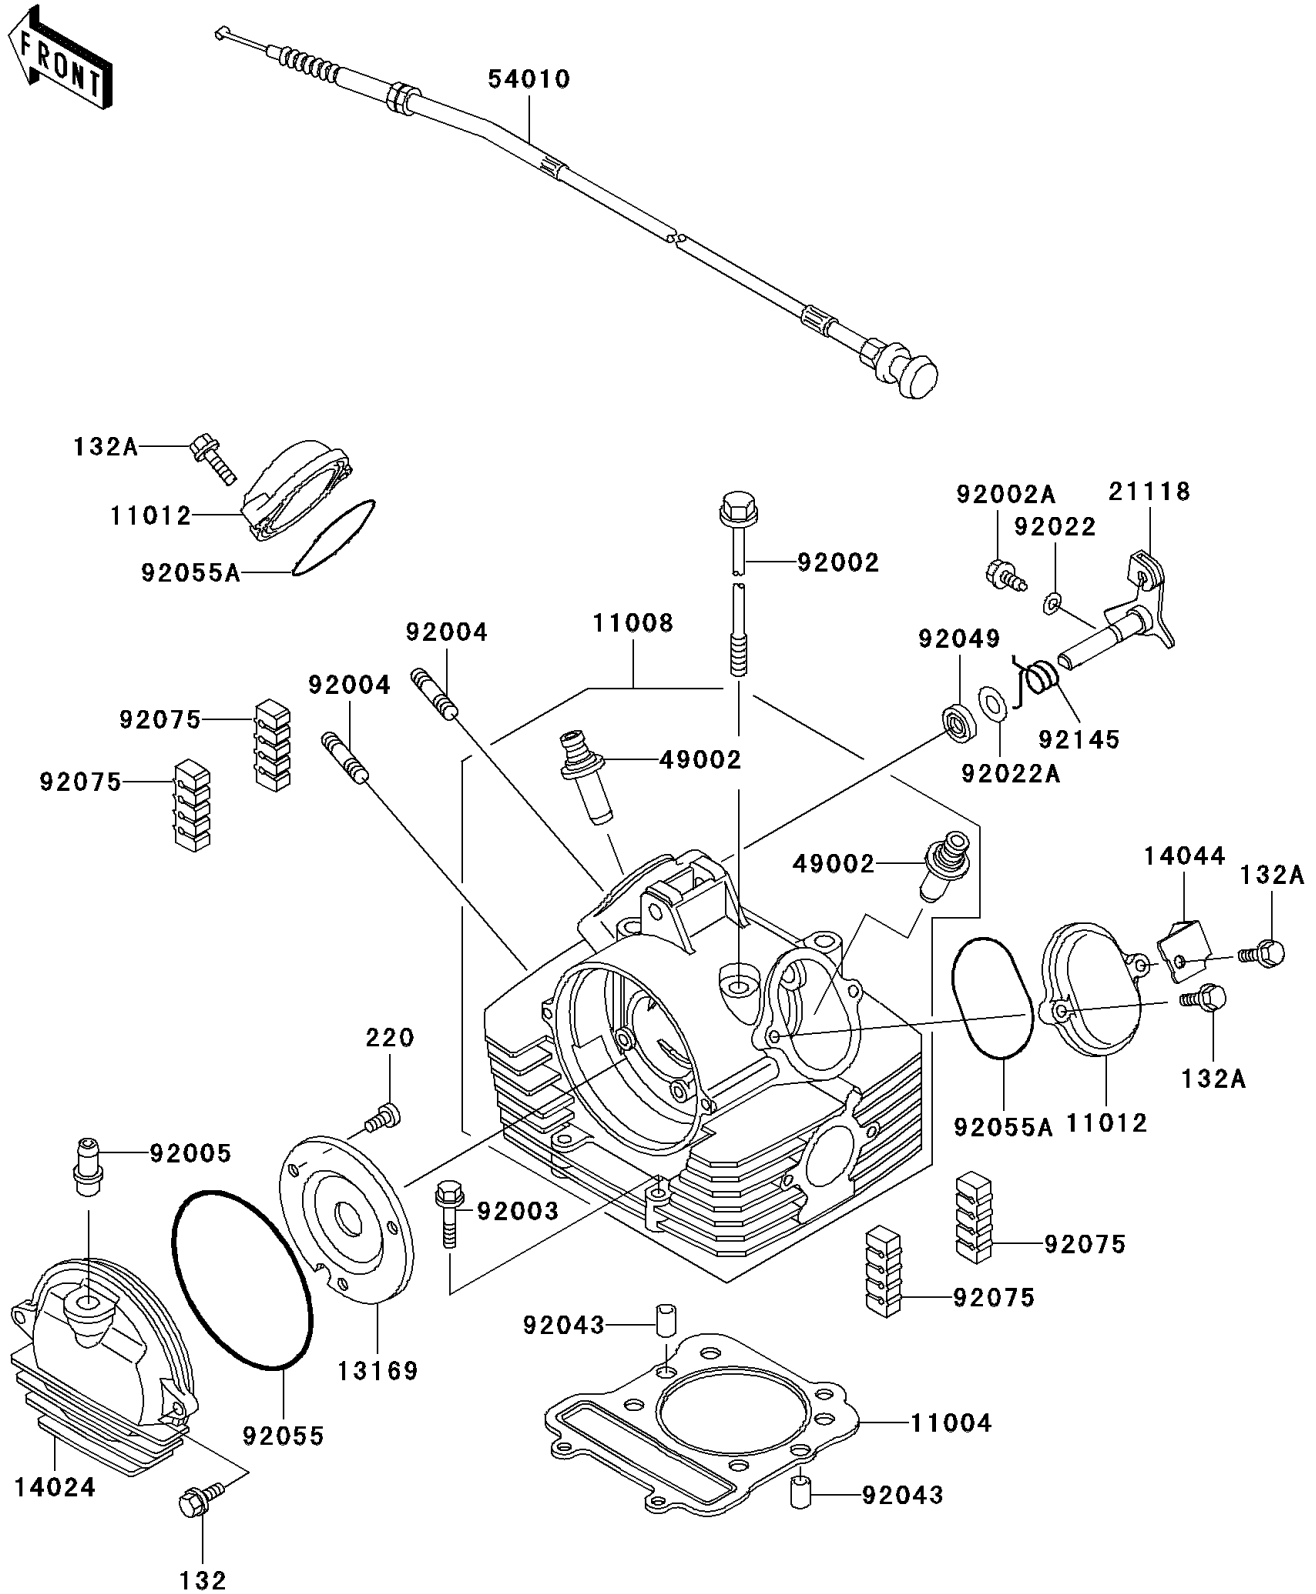

## 2001 Prairie 300 PARTS DIAGRAM

Cylinder Head

E1111

## 2001 Prairie 300 PARTS LIST

### Cylinder Head

ITEM NAME	PART NUMBER	QUANTITY
BOLT-FLANGED-SMALL,6X16 (Ref # 132)	132Y0616	1
BOLT-FLANGED-SMALL,6X25 (Ref # 132A)	132Y0625	1
SCREW-PAN-CROS,6X10 (Ref # 220)	220B0610	1
GASKET-HEAD (Ref # 11004)	11004-1340	1
HEAD-COMP-CYLINDER (Ref # 11008)	11008-1292	1
CAP,ROCKER ARM (Ref # 11012)	11012-1486	1
PLATE,CAMSHAFT COVER (Ref # 13169)	13169-1961	1
COVER,CAMSHAFT (Ref # 14024)	14024-1060	1
HOLDER-CABLE (Ref # 14044)	14044-1095	1
DECOMPRESSOR (Ref # 21118)	21118-1081	1
GUIDE-VALVE (Ref # 49002)	49002-1092	1
CABLE,DECOMPRESSOR (Ref # 54010)	54010-1113	1
BOLT,8X233 (Ref # 92002)	92002-1515	1
BOLT,FLANGED-SMALL,6X8.1X2.5 (Ref # 92002A)	92002-1962	1
BOLT,FLANGED,6X32 (Ref # 92003)	92003-229	1
STUD,8X30 (Ref # 92004)	92004-1121	1
FITTING,BREATHER PIPE (Ref # 92005)	92005-1124	1
WASHER,6.1X12X1 (Ref # 92022)	92022-077	1
WASHER,10.2X20X0.5 (Ref # 92022A)	92022-1649	1
PIN,8.2X10X14 (Ref # 92043)	92043-1264	1
SEAL-OIL (Ref # 92049)	92049-1542	1
RING-O,99X3.1 (Ref # 92055)	92055-107	1
RING-O,53.5X2.6 (Ref # 92055A)	92055-112	1
DAMPER (Ref # 92075)	92075-1657	1
SPRING (Ref # 92145)	92145-1132	1