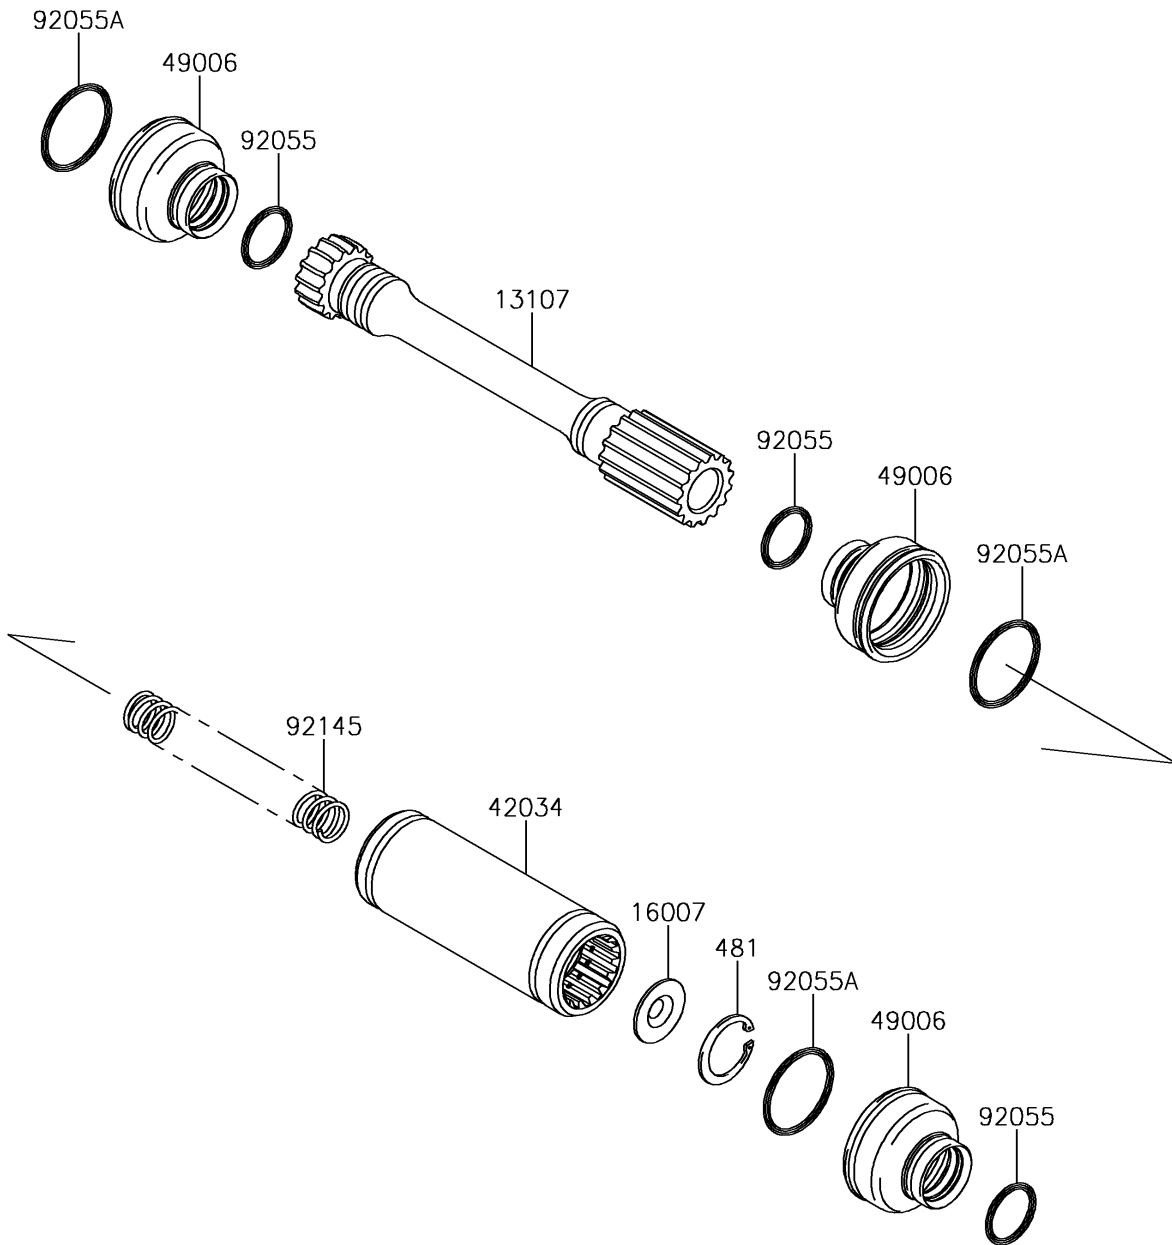

2018 BRUTE FORCE® 750 4x4i EPS PARTS DIAGRAM

Drive Shaft-Propeller

E3135

2018 BRUTE FORCE® 750 4x4i EPS PARTS LIST

Drive Shaft-Propeller

ITEM NAME	PART NUMBER	QUANTITY
SHAFT,FR,PROPELLER (Ref # 13107)	13107-0788	1
SEAT-SPRING,PROPELLER SHAFT (Ref # 16007)	16007-0042	1
COUPLING,PROPELLER (Ref # 42034)	42034-0730	1
CIRCLIP-TYPE-C,25MM (Ref # 481)	481J2500	1
BOOT (Ref # 49006)	49006-1362	3
RING-O,18X24X3 (Ref # 92055)	92055-1633	3
RING-O,30X35X2.5 (Ref # 92055A)	92055-1693	3
SPRING,PROPELLER SHAFT (Ref # 92145)	92145-1583	1