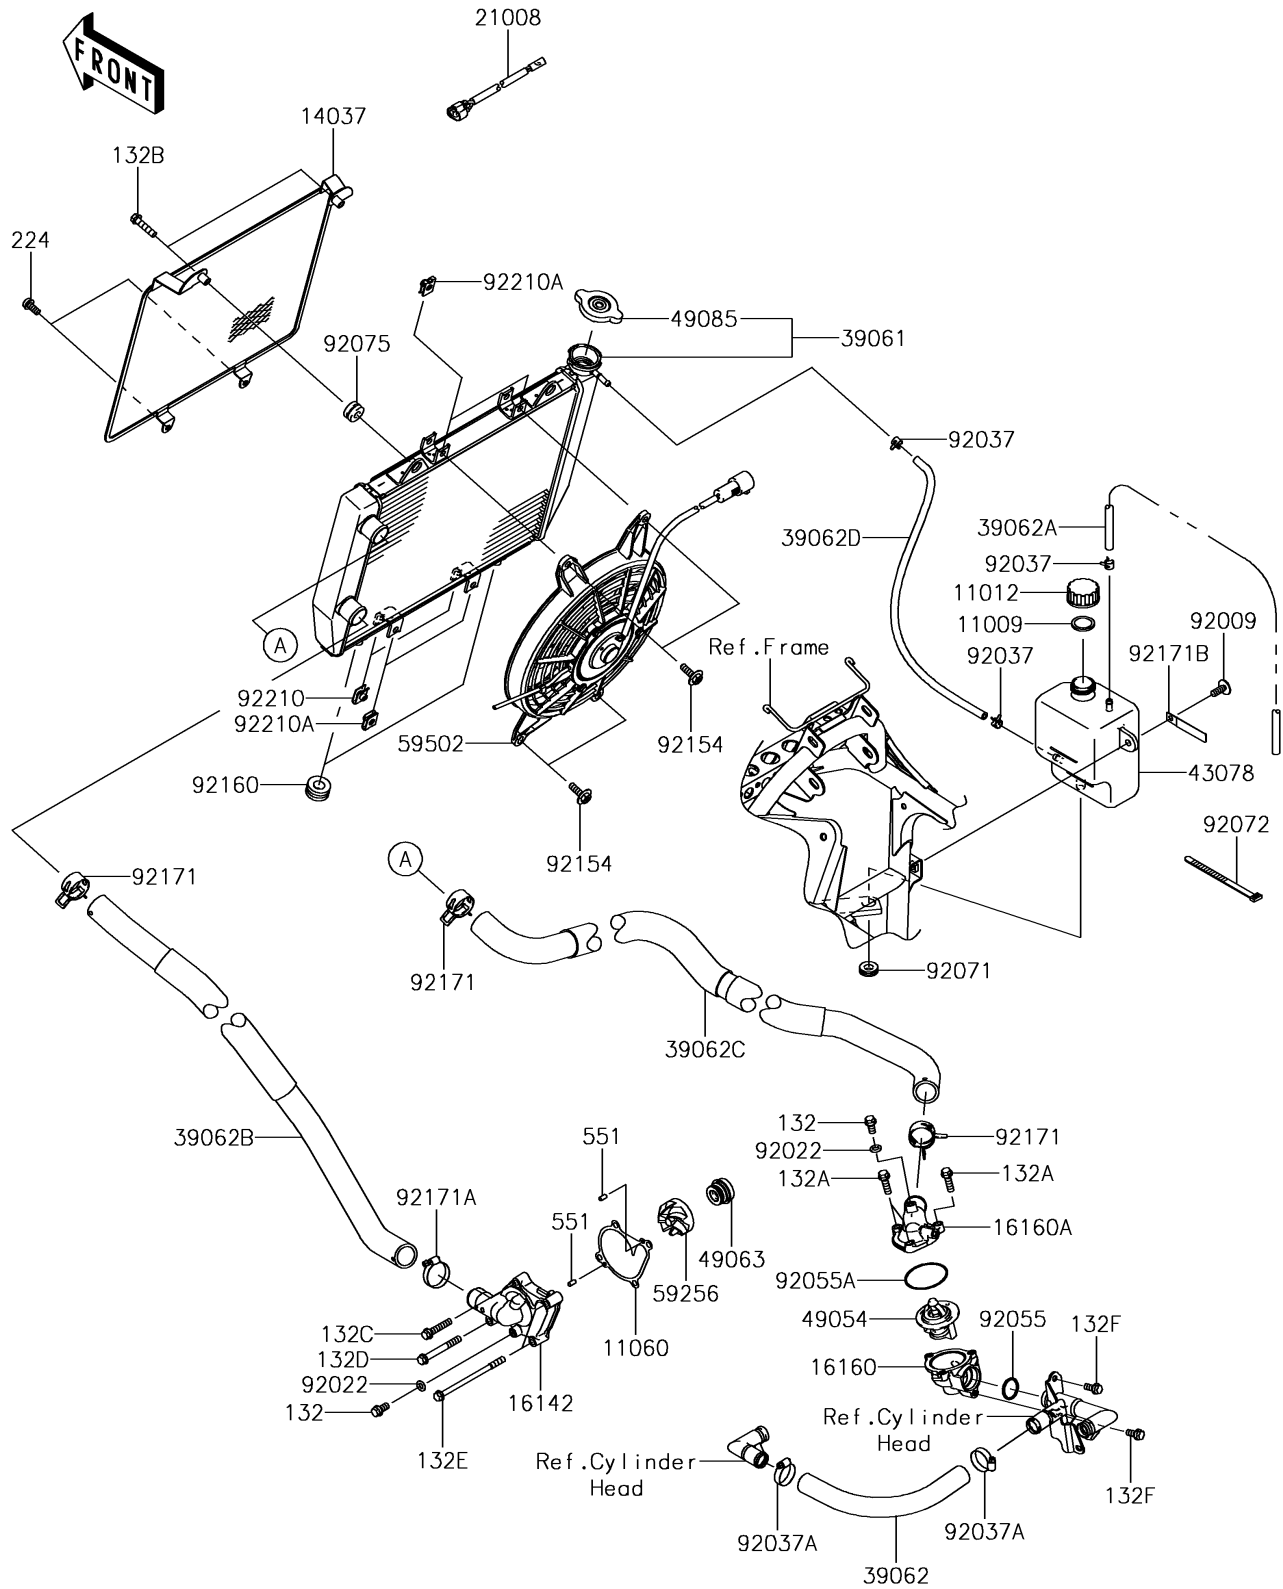

2018 BRUTE FORCE® 750 4x4i EPS PARTS DIAGRAM

Radiator

E3032

2018 BRUTE FORCE® 750 4x4i EPS PARTS LIST

Radiator

ITEM NAME	PART NUMBER	QUANTITY
GASKET,RESERVOIR TANK CAP (Ref # 11009)	11009-1145	1
CAP (Ref # 11012)	11012-1084	1
GASKET,WATER PUMP (Ref # 11060)	11060-1964	1
BOLT-FLANGED-SMALL,6X12 (Ref # 132)	132BA0612	2
BOLT-FLANGED-SMALL,6X20 (Ref # 132A)	132BA0620	3
BOLT-FLANGED-SMALL,6X25 (Ref # 132B)	132BA0625	2
BOLT-FLANGED-SMALL,6X30 (Ref # 132C)	132BA0630	1
SCREEN (Ref # 14037)	14037-0742	1
COVER-PUMP,WATER (Ref # 16142)	16142-0069	1
BODY,THERMOSTAT,LWR (Ref # 16160)	16160-0189	1
BODY,THERMOSTAT,UPP (Ref # 16160A)	16160-0225	1
BREAKER,FAN MOTOR (Ref # 21008)	21008-0555	1
RADIATOR-ASSY (Ref # 39061)	39061-0589	1
HOSE-COOLING,FR HEAD-THERMO (Ref # 39062)	39062-0316	1
HOSE-COOLING,5X9X800 (Ref # 39062A)	39062-0321	1
HOSE-COOLING,RADIATOR-PUMP (Ref # 39062B)	39062-0587	1
HOSE-COOLING,THERMO-RADIATOR (Ref # 39062C)	39062-0630	1
HOSE-COOLING,5X9X410 (Ref # 39062D)	39062-0631	1
RESERVOIR (Ref # 43078)	43078-0070	1
THERMOSTAT (Ref # 49054)	49054-1055	1
SEAL-MECHANICAL,WATER (Ref # 49063)	49063-1055	1
CAP-ASSY-PRESSURE (Ref # 49085)	49085-0005	1
IMPELLER (Ref # 59256)	59256-1069	1
FAN-ASSY (Ref # 59502)	59502-0554	1
SCREW,6X16 (Ref # 92009)	92009-1694	1
WASHER,6.2X11X1 (Ref # 92022)	92022-304	2
CLAMP,TUBE (Ref # 92037)	92037-1461	3
CLAMP,COOLING HOSE (Ref # 92037A)	92037-1589	2
RING-O,22.1X2.4 (Ref # 92055)	92055-1081	1