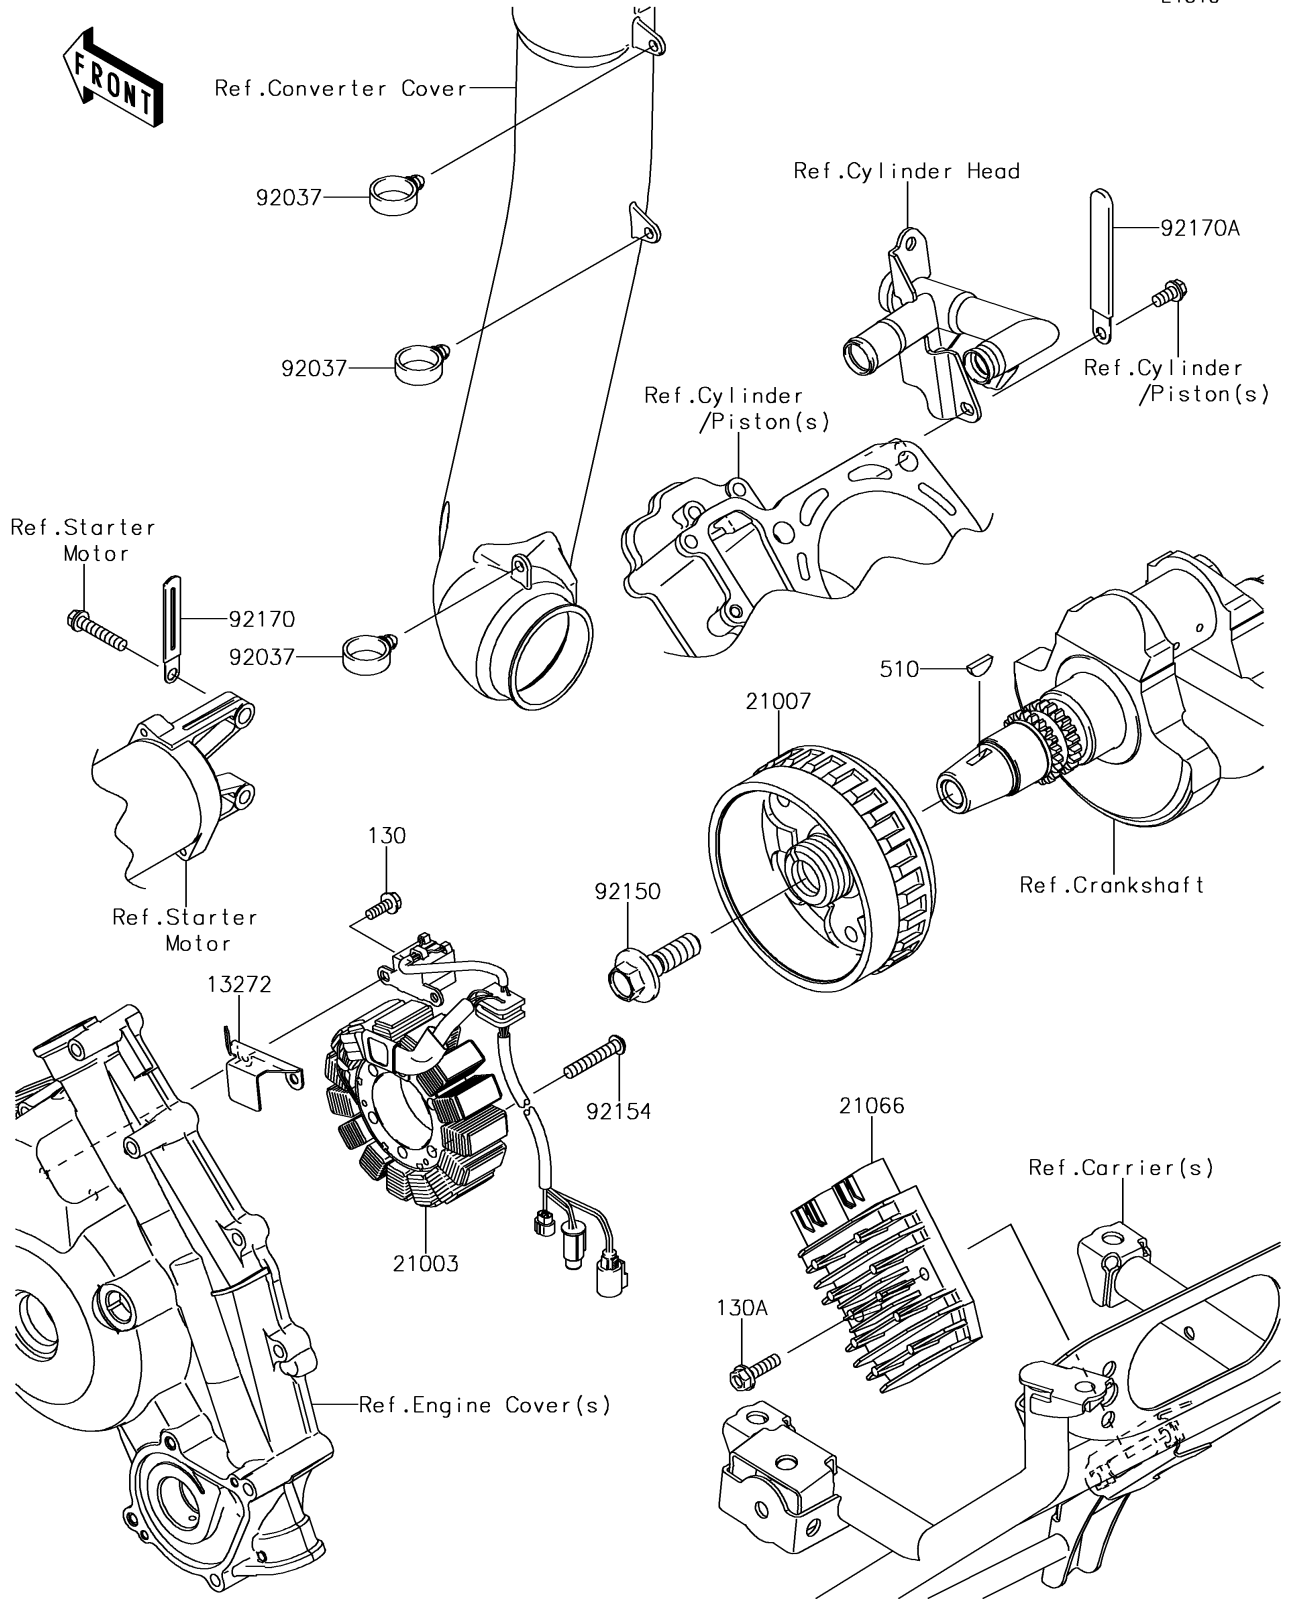

2018 BRUTE FORCE® 750 4x4i EPS PARTS DIAGRAM

Generator

E1810

2018 BRUTE FORCE® 750 4x4i EPS PARTS LIST

Generator

ITEM NAME	PART NUMBER	QUANTITY
BOLT-FLANGED,5X14 (Ref # 130)	130BA0514	2
BOLT-FLANGED,6X22 (Ref # 130A)	130BA0622	2
PLATE (Ref # 13272)	13272-1222	1
STATOR (Ref # 21003)	21003-0167	1
ROTOR (Ref # 21007)	21007-0633	1
REGULATOR-VOLTAGE (Ref # 21066)	21066-0744	1
KEY-WOODRUFF (Ref # 510)	510A4200	1
CLAMP,HOSE (Ref # 92037)	92037-1827	3
BOLT,12X40 (Ref # 92150)	92150-1717	1
BOLT,TORX,6X35 (Ref # 92154)	92154-1007	4
CLAMP (Ref # 92170)	92170-1514	1
CLAMP (Ref # 92170A)	92170-1925	1