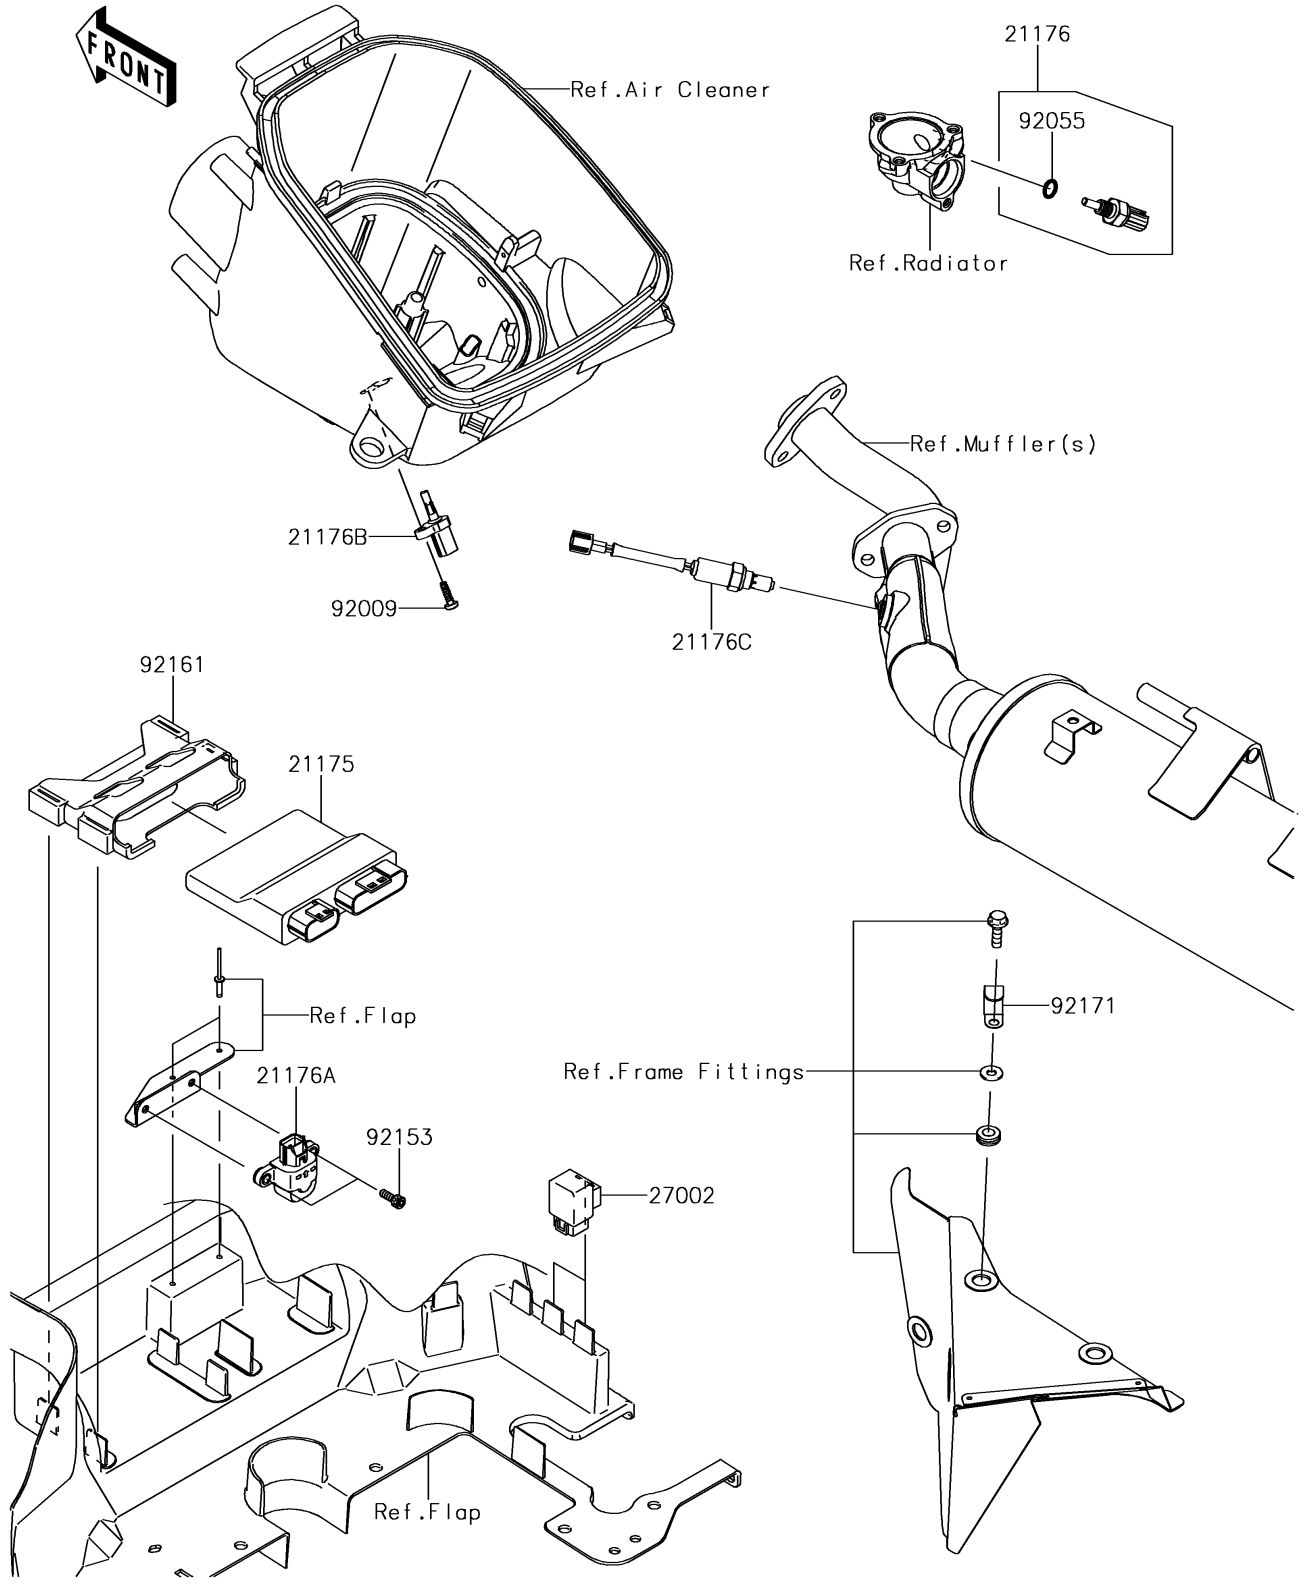

# 2018 BRUTE FORCE® 750 4x4i EPS PARTS DIAGRAM

Fuel Injection

E1530

## 2018 BRUTE FORCE® 750 4x4i EPS PARTS LIST

### Fuel Injection

ITEM NAME	PART NUMBER	QUANTITY
CONTROL UNIT-ELECTRONIC (Ref # 21175)	21175-0843	1
SENSOR,WATER TEMP (Ref # 21176)	21176-0009	1
SENSOR,VEHICLE-DOWN (Ref # 21176A)	21176-0026	1
SENSOR,AIR TEMPERATURE (Ref # 21176B)	21176-0048	1
SENSOR,OXYGEN (Ref # 21176C)	21176-0744	1
RELAY-ASSY (Ref # 27002)	27002-1062	2
SCREW,TAPPING,5X16 (Ref # 92009)	92009-1984	1
RING-O,9.5X1.9 (Ref # 92055)	92055-0016	1
BOLT,SOCKET,5X14 (Ref # 92153)	92153-1286	2
DAMPER (Ref # 92161)	92161-0465	1
CLAMP (Ref # 92171)	92171-0739	1