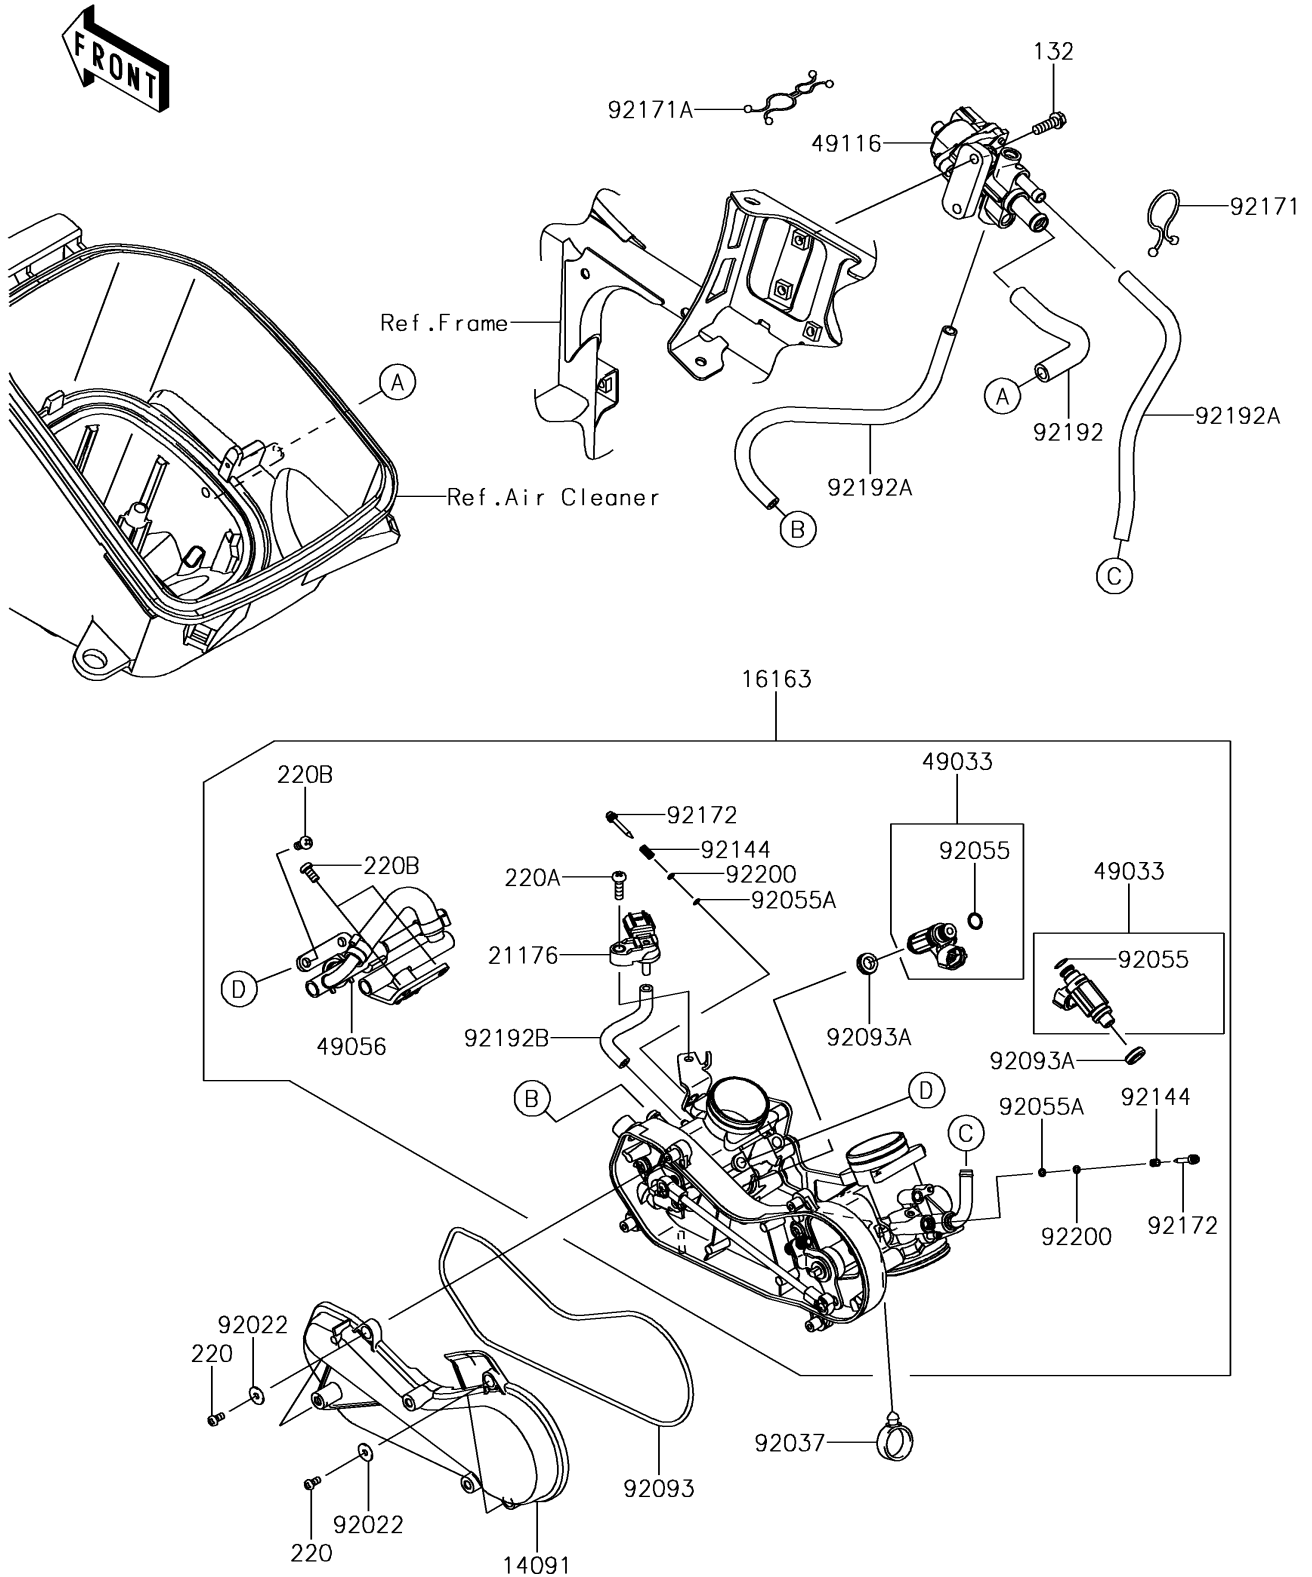

# 2018 BRUTE FORCE® 750 4x4i EPS PARTS DIAGRAM

Throttle

E1510

## 2018 BRUTE FORCE® 750 4x4i EPS PARTS LIST

### Throttle

ITEM NAME	PART NUMBER	QUANTITY
BOLT-FLANGED-SMALL,6X18 (Ref # 132)	132BD0618	2
COVER,THROTTLE LINK (Ref # 14091)	14091-1731	1
THROTTLE-ASSY (Ref # 16163)	16163-0792	1
SENSOR,PRESSURE (Ref # 21176)	21176-0111	1
SCREW-PAN-CROS,4X8 (Ref # 220)	220AA0408	4
SCREW-PAN-CROS,5X16 (Ref # 220A)	220AA0516	1
SCREW-PAN-CROS,6X12 (Ref # 220B)	220D0612	4
NOZZLE-INJECTION (Ref # 49033)	49033-0011	2
PIPE-INJECTION (Ref # 49056)	49056-0034	1
VALVE-ASSY,ISC (Ref # 49116)	49116-0021	1
WASHER,5.2X13X1 (Ref # 92022)	92022-1380	4
CLAMP,HOSE (Ref # 92037)	92037-1827	1
RING-O,INJECTION NOZZLE (Ref # 92055)	92055-1622	2
RING-O,AIR SCREW (Ref # 92055A)	92055-1658	2
SEAL (Ref # 92093)	92093-0082	1
SEAL (Ref # 92093A)	92093-0127	2
SPRING,THROTTLE STOP SCREW (Ref # 92144)	92144-1674	2
CLAMP (Ref # 92171)	92171-1185	1
CLAMP (Ref # 92171A)	92171-1438	1
SCREW (Ref # 92172)	92172-0156	2
TUBE (Ref # 92192)	92192-0437	1
TUBE (Ref # 92192A)	92192-0439	2
TUBE (Ref # 92192B)	92192-0914	1
WASHER,PILOT AIR SCREW (Ref # 92200)	92200-1564	2