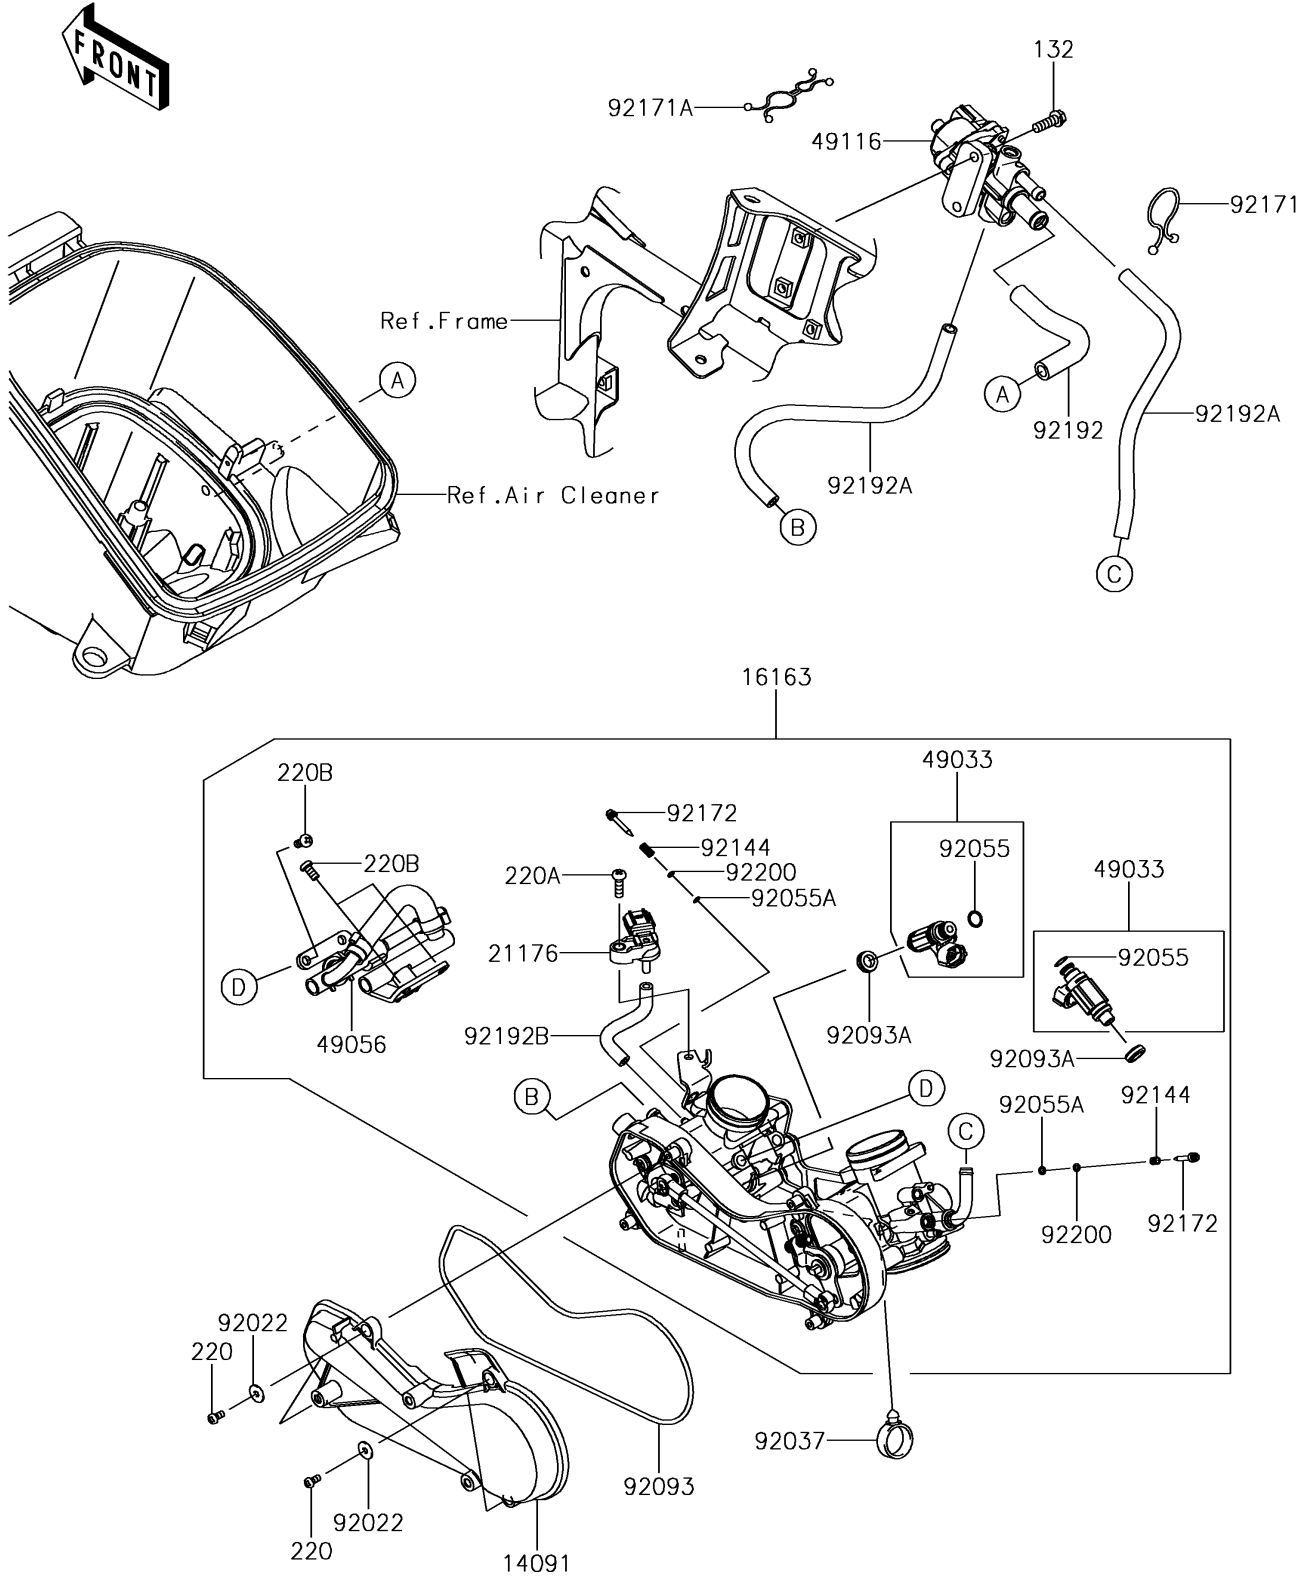

2016 BRUTE FORCE® 750 4x4i EPS PARTS DIAGRAM

Throttle

E1510

2016 BRUTE FORCE® 750 4x4i EPS PARTS LIST

Throttle

ITEM NAME	PART NUMBER	QUANTITY
BOLT-FLANGED-SMALL,6X18 (Ref # 132)	132BD0618	2
COVER,THROTTLE LINK (Ref # 14091)	14091-1731	1
THROTTLE-ASSY (Ref # 16163)	16163-0792	1
SENSOR,PRESSURE (Ref # 21176)	21176-0111	1
SCREW-PAN-CROS,4X8 (Ref # 220)	220AA0408	4
SCREW-PAN-CROS,5X16 (Ref # 220A)	220AA0516	1
SCREW-PAN-CROS,6X12 (Ref # 220B)	220D0612	4
NOZZLE-INJECTION (Ref # 49033)	49033-0011	2
PIPE-INJECTION (Ref # 49056)	49056-0034	1
VALVE-ASSY,ISC (Ref # 49116)	49116-0021	1
WASHER,5.2X13X1 (Ref # 92022)	92022-1380	4
CLAMP,HOSE (Ref # 92037)	92037-1827	1
RING-O,INJECTION NOZZLE (Ref # 92055)	92055-1622	2
RING-O,AIR SCREW (Ref # 92055A)	92055-1658	2
SEAL (Ref # 92093)	92093-0082	1
SEAL (Ref # 92093A)	92093-0127	2
SPRING,THROTTLE STOP SCREW (Ref # 92144)	92144-1674	2
CLAMP (Ref # 92171)	92171-1185	1
CLAMP (Ref # 92171A)	92171-1438	1
SCREW (Ref # 92172)	92172-0156	2
TUBE (Ref # 92192)	92192-0437	1
TUBE (Ref # 92192A)	92192-0439	2
TUBE (Ref # 92192B)	92192-0914	1
WASHER,PILOT AIR SCREW (Ref # 92200)	92200-1564	2