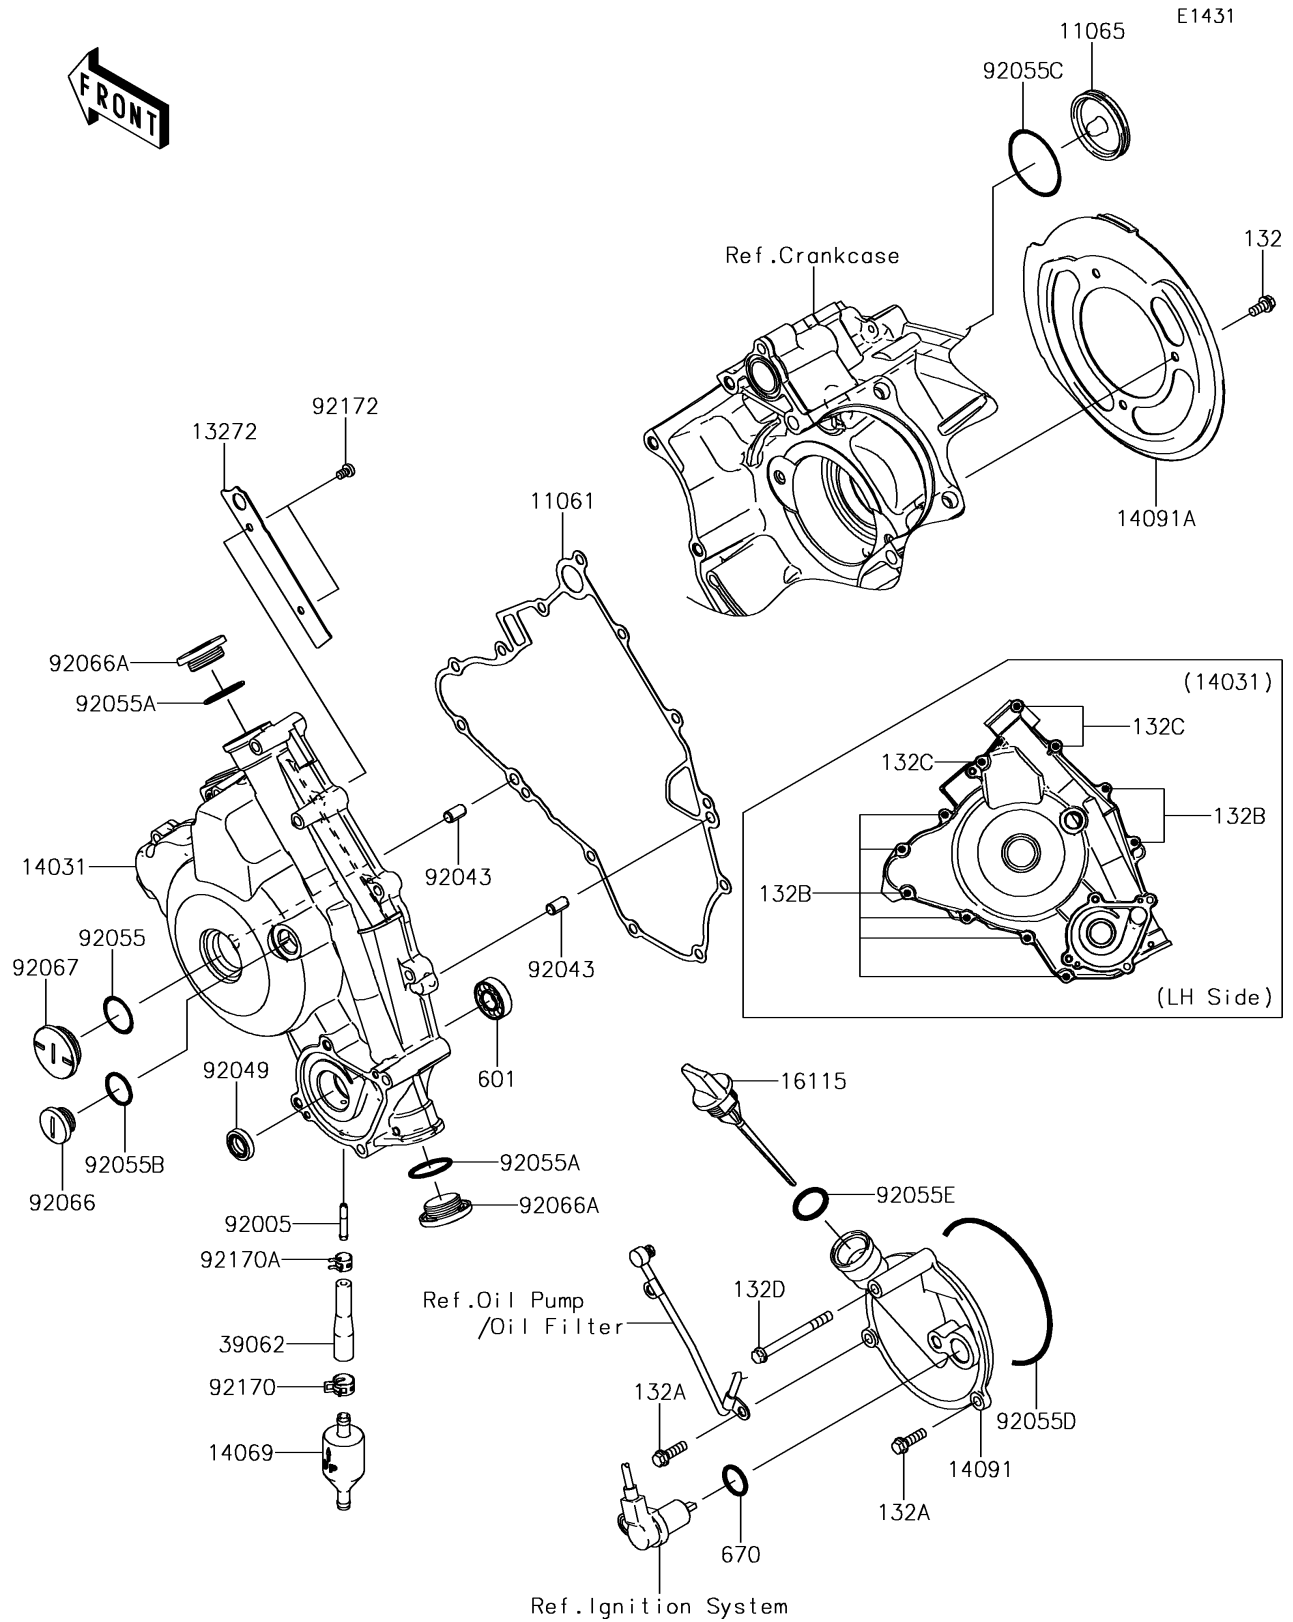

# 2018 BRUTE FORCE® 750 4x4i EPS PARTS DIAGRAM

Engine Cover(s)

## 2018 BRUTE FORCE® 750 4x4i EPS PARTS LIST

Engine Cover(s)

ITEM NAME	PART NUMBER	QUANTITY
GASKET (Ref # 11061)	11061-1119	1
CAP (Ref # 11065)	11065-1151	1
BOLT-FLANGED-SMALL,6X12 (Ref # 132)	132BA0612	3
PLATE (Ref # 13272)	13272-1090	1
BOLT-FLANGED-SMALL,6X20 (Ref # 132A)	132BA0620	2
BOLT-FLANGED-SMALL,6X30 (Ref # 132B)	132BA0630	8
BOLT-FLANGED-SMALL,6X55 (Ref # 132C)	132BA0655	3
BOLT-FLANGED-SMALL,6X65 (Ref # 132D)	132BA0665	1
COVER-GENERATOR (Ref # 14031)	14031-0127	1
BREATHER (Ref # 14069)	14069-1051	1
COVER (Ref # 14091)	14091-1365	1
COVER,BELT CONVERTER (Ref # 14091A)	14091-1571	1
CAP-OIL FILLER (Ref # 16115)	16115-0001	1
HOSE-COOLING,CARBURETOR-VALVE (Ref # 39062)	39062-1382	1
BEARING-BALL (Ref # 601)	601A6001	1
O RING,18MM (Ref # 670)	670D2018	1
FITTING (Ref # 92005)	92005-1264	1
PIN,6.2X8X14 (Ref # 92043)	92043-1263	2
SEAL-OIL,12X22X5 (Ref # 92049)	92049-0783	1
RING-O,27.7X2.4 (Ref # 92055)	92055-091	1
RING-O,25.7X2.4 (Ref # 92055A)	92055-1136	2
RING-O,20X2 (Ref # 92055B)	92055-1146	1
RING-O,44.7X2.4 (Ref # 92055C)	92055-1279	1
RING-O,99.5X2.0 (Ref # 92055D)	92055-1632	1
RING-O,20X3 (Ref # 92055E)	92055-2185	1
PLUG,COVER (Ref # 92066)	92066-0011	1
PLUG,25X8 (Ref # 92066A)	92066-0012	2
PLUG,30X8 (Ref # 92067)	92067-024	1
CLAMP (Ref # 92170)	92170-1492	1

## 2018 BRUTE FORCE® 750 4x4i EPS PARTS LIST

Engine Cover(s)

<b>ITEM NAME</b>	<b>PART NUMBER</b>	<b>QUANTITY</b>
CLAMP (Ref # 92170A)	92170-1493	1
SCREW,5X8 (Ref # 92172)	92172-0119	2