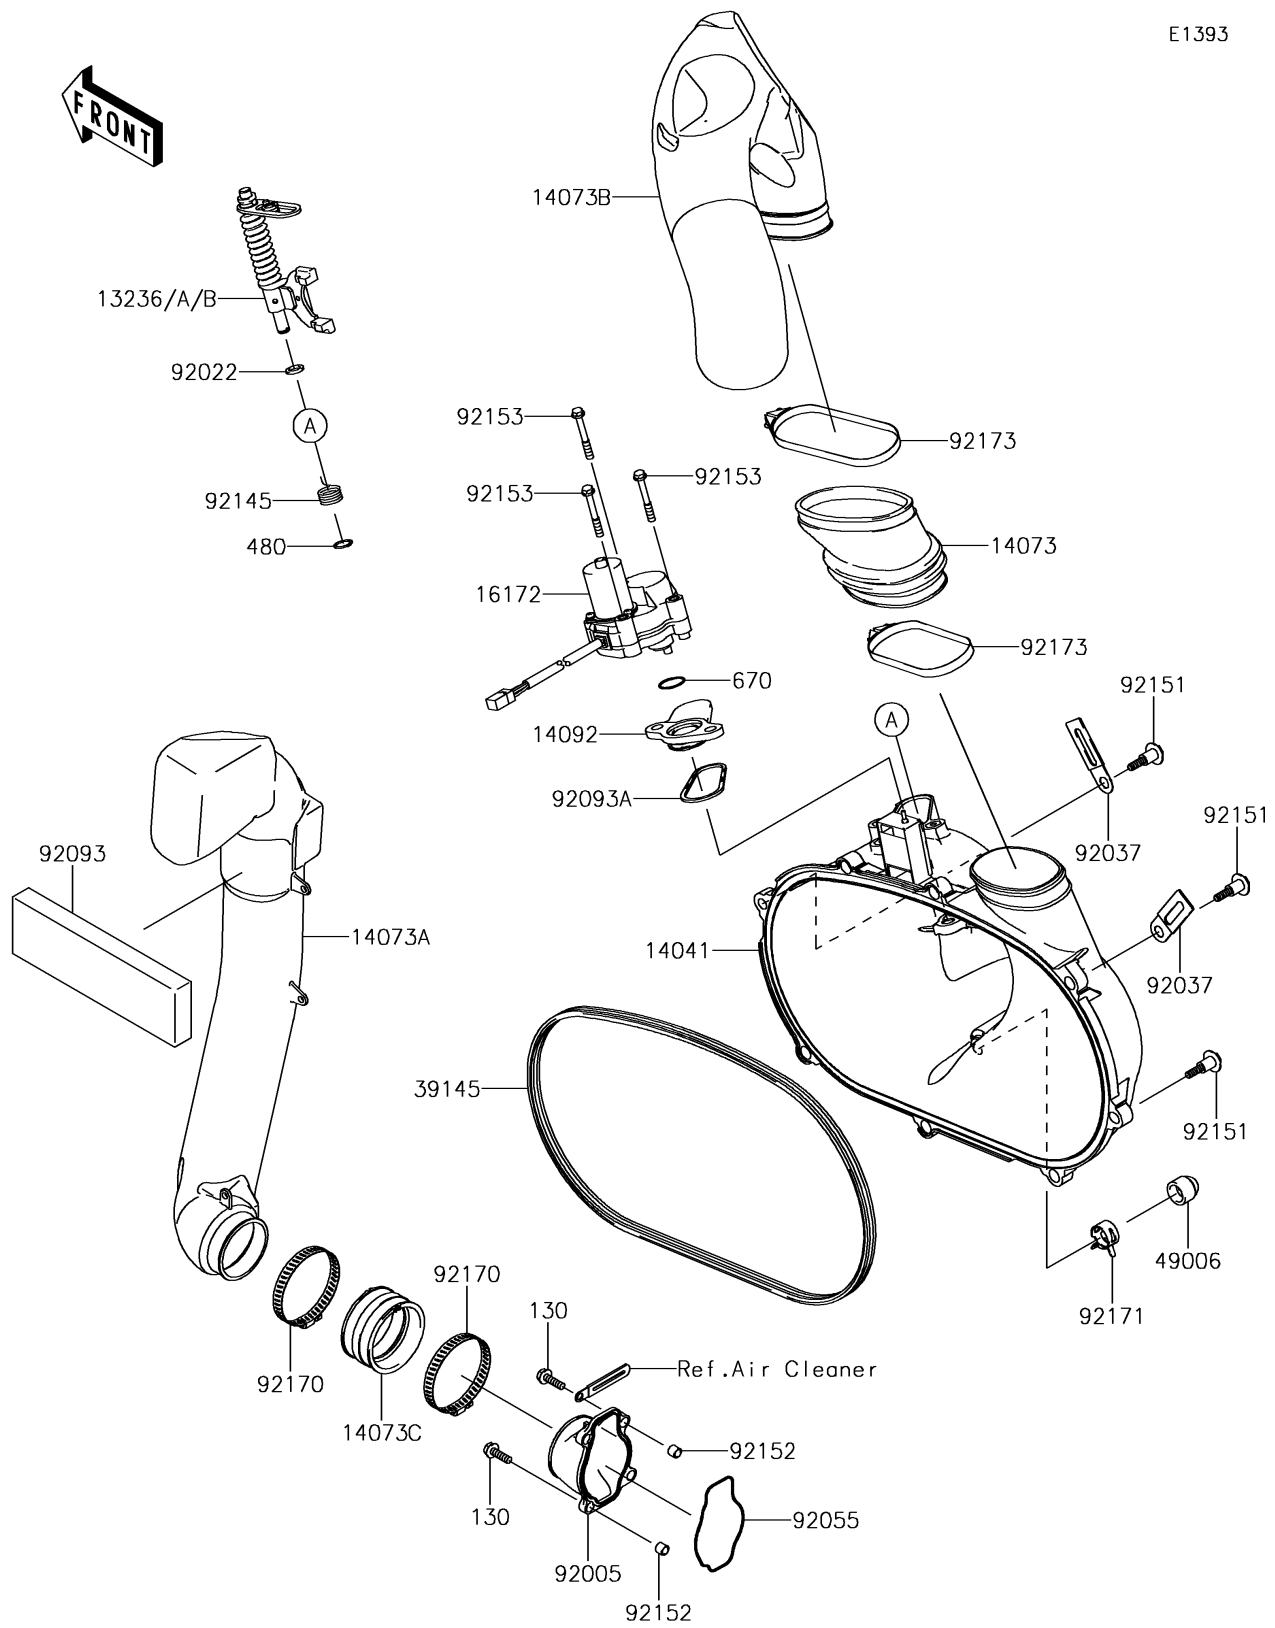

2018 BRUTE FORCE® 750 4x4i EPS PARTS DIAGRAM

Converter Cover

E1393

2018 BRUTE FORCE® 750 4x4i EPS PARTS LIST

Converter Cover

ITEM NAME	PART NUMBER	QUANTITY
BOLT-FLANGED,6X20 (Ref # 130)	130CA0620	4
LEVER-COMP,YELLOW (Ref # 13236)	13236-0046	AR
LEVER-COMP,GREEN (Ref # 13236A)	13236-0047	AR
LEVER-COMP,PAINT LESS (Ref # 13236B)	13236-0048	1
COVER-COMP (Ref # 14041)	14041-0556	1
DUCT,EXHAUST JOINT (Ref # 14073)	14073-0028	1
DUCT,INTAKE (Ref # 14073A)	14073-0298	1
DUCT,EXHAUST (Ref # 14073B)	14073-0734	1
DUCT,JOINT (Ref # 14073C)	14073-1775	1
COVER (Ref # 14092)	14092-0780	1
ACTUATOR (Ref # 16172)	16172-0018	1
TRIM-SEAL (Ref # 39145)	39145-0702	1
CIRCLIP-TYPE-C,10MM (Ref # 480)	480J1000	1
BOOT,DRAIN (Ref # 49006)	49006-0560	1
O RING (Ref # 670)	670D3022	1
FITTING (Ref # 92005)	92005-0718	1
WASHER,10.2X16X1 (Ref # 92022)	92022-1829	1
CLAMP (Ref # 92037)	92037-1780	2
RING-O (Ref # 92055)	92055-1630	1
SEAL (Ref # 92093)	92093-0581	1
SEAL (Ref # 92093A)	92093-1548	1
SPRING (Ref # 92145)	92145-1567	1
BOLT,FLANGED,6X30 (Ref # 92151)	92151-1686	8
COLLAR (Ref # 92152)	92152-1332	4
BOLT,6X47 (Ref # 92153)	92153-0678	3
CLAMP (Ref # 92170)	92170-1764	2
CLAMP (Ref # 92171)	92171-0329	1
CLAMP (Ref # 92173)	92173-0260	2