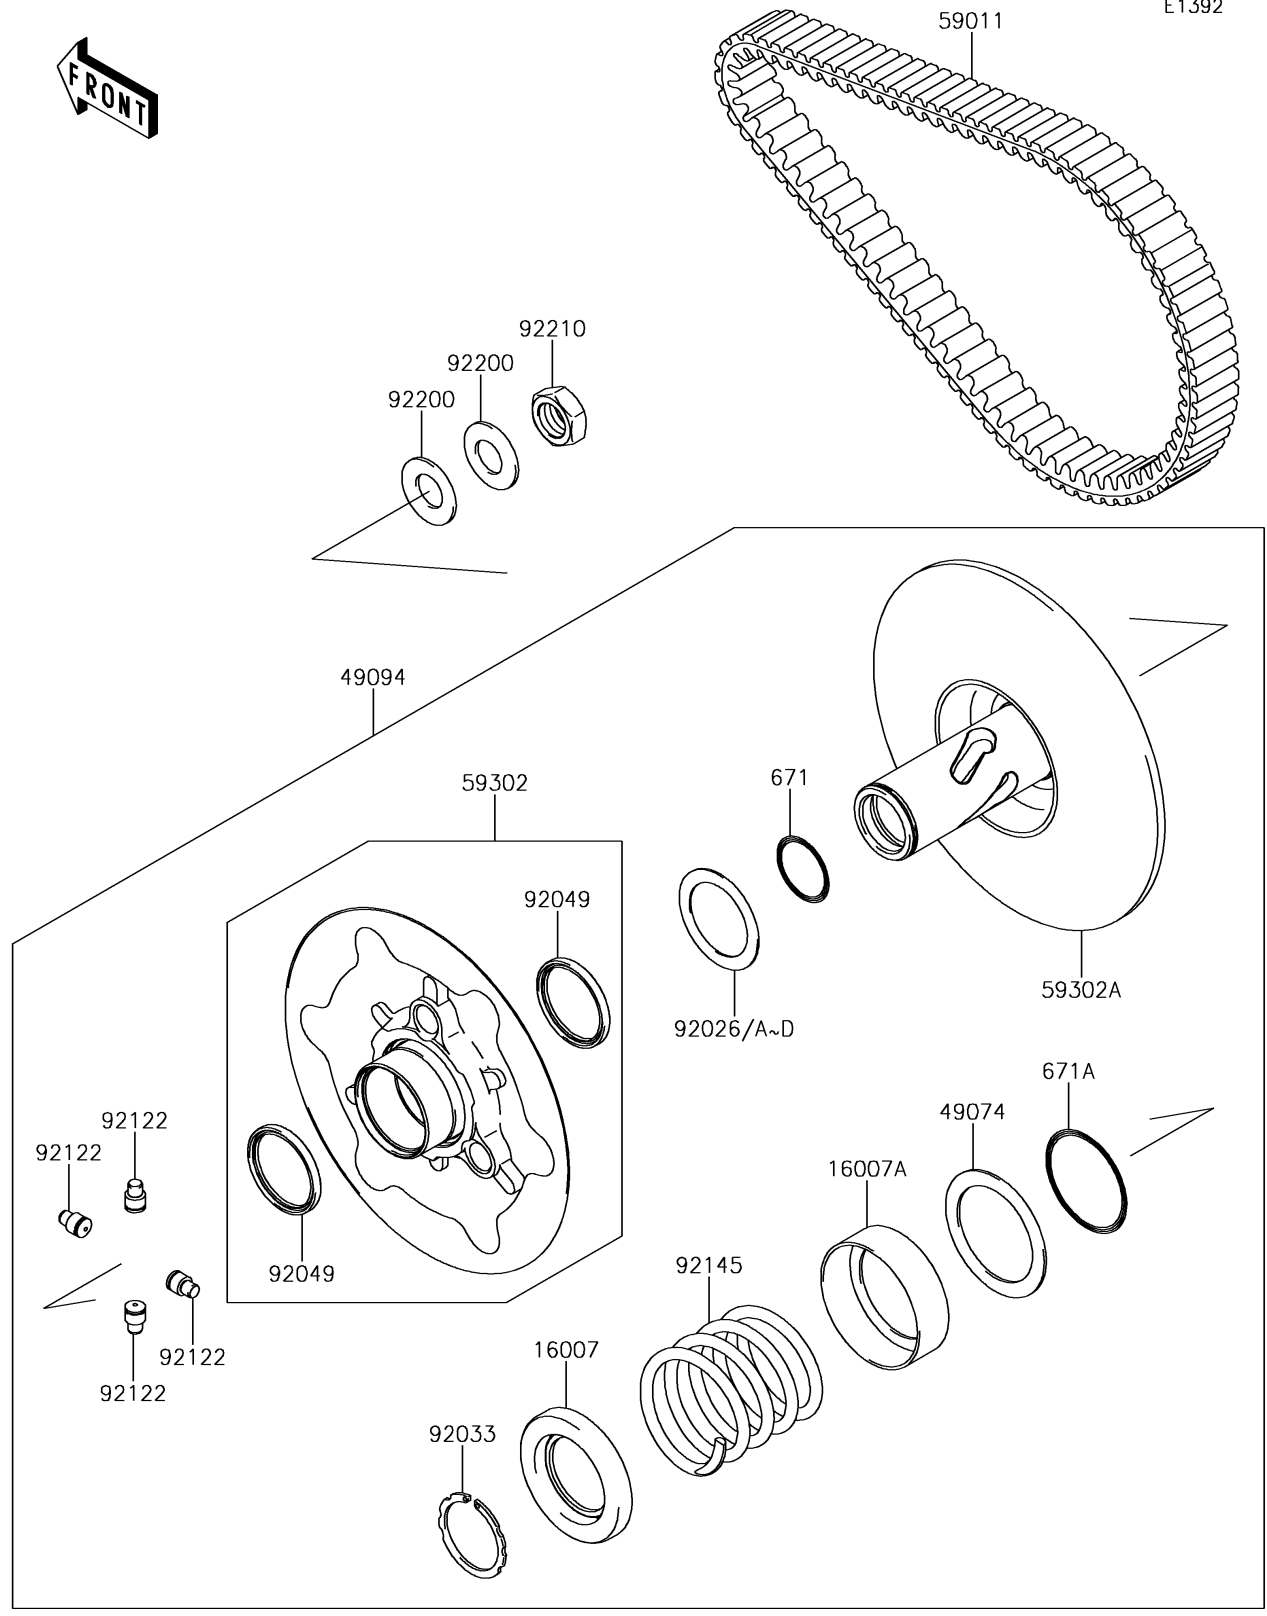

# 2018 BRUTE FORCE® 750 4x4i EPS PARTS DIAGRAM

Driven Converter/Drive Belt

E1392

## 2018 BRUTE FORCE® 750 4x4i EPS PARTS LIST

### Driven Converter/Drive Belt

ITEM NAME	PART NUMBER	QUANTITY
SEAT-SPRING (Ref # 16007)	16007-1203	1
SEAT-SPRING,SHEAVE MOVABLE (Ref # 16007A)	16007-1221	1
PLATE-THRUST (Ref # 49074)	49074-1055	1
CONVERTER-ASSY-DRIVEN (Ref # 49094)	49094-0051	1
BELT,CVT (Ref # 59011)	59011-0019	1
SHEAVE-COMP,MOVABLE (Ref # 59302)	59302-0039	1
SHEAVE-COMP,FIXED (Ref # 59302A)	59302-0077	1
O RING (Ref # 671)	671D2530	1
O RING (Ref # 671A)	671D2550	1
SPACER,T=0.30 (Ref # 92026)	92026-0034	AR
SPACER,T=1.00 (Ref # 92026A)	92026-1565	AR
SPACER,T=0.60 (Ref # 92026B)	92026-1569	AR
SPACER,T=1.40 (Ref # 92026C)	92026-1570	AR
SPACER,T=0.80 (Ref # 92026D)	92026-1617	AR
RING-SNAP (Ref # 92033)	92033-1317	1
SEAL-OIL (Ref # 92049)	92049-1528	2
ROLLER (Ref # 92122)	92122-1209	4
SPRING,PURPLE (Ref # 92145)	92145-1499	1
WASHER (Ref # 92200)	92200-1505	2
NUT,18MM (Ref # 92210)	92210-1367	1