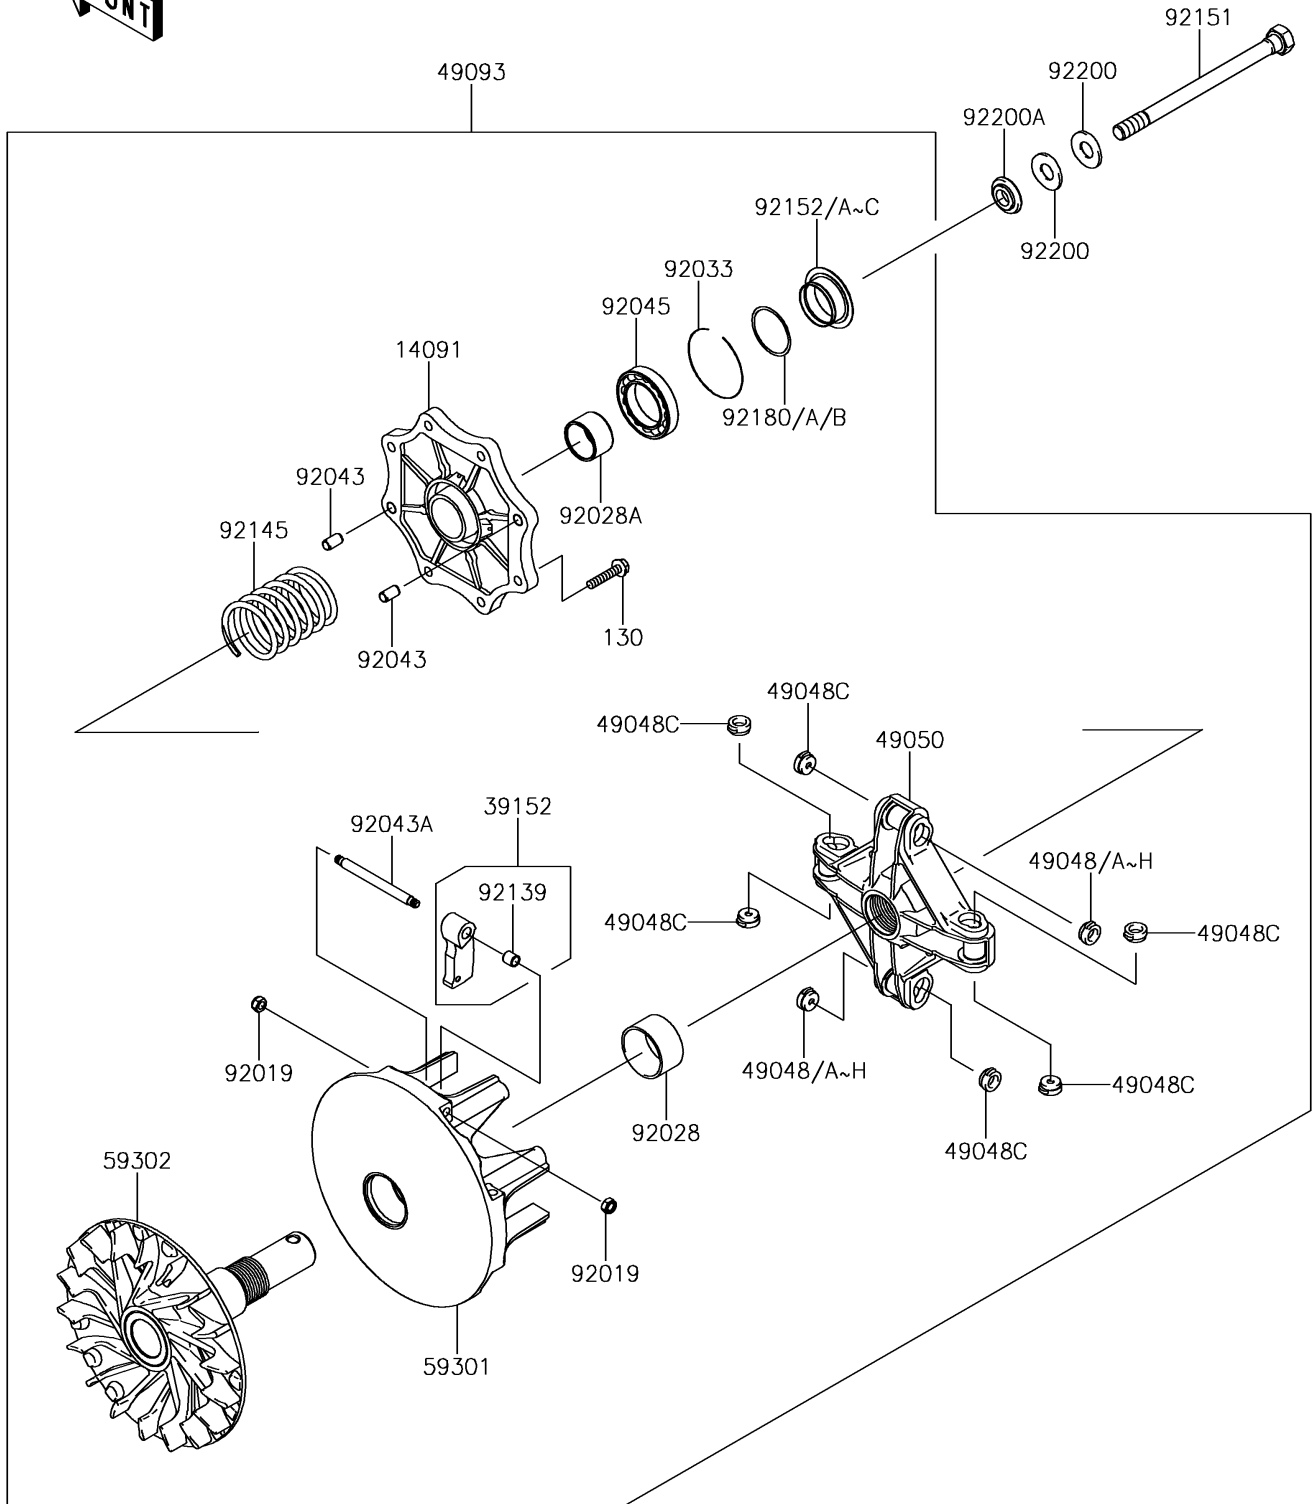

2018 BRUTE FORCE® 750 4x4i EPS PARTS DIAGRAM

Drive Converter

E1391

2018 BRUTE FORCE® 750 4x4i EPS PARTS LIST

Drive Converter

ITEM NAME	PART NUMBER	QUANTITY
BOLT-FLANGED,6X30 (Ref # 130)	130CA0630	8
COVER (Ref # 14091)	14091-1804	1
WEIGHT-RAMP (Ref # 39152)	39152-0034	4
SHOE,T=7.2 (Ref # 49048)	49048-1087	AR
SHOE,T=7.3 (Ref # 49048A)	49048-1088	AR
SHOE,T=7.4 (Ref # 49048B)	49048-1089	AR
SHOE,T=7.5 (Ref # 49048C)	49048-1090	8
SHOE,T=7.6 (Ref # 49048D)	49048-1091	AR
SHOE,T=7.7 (Ref # 49048E)	49048-1092	AR
SHOE,T=7.8 (Ref # 49048F)	49048-1093	AR
SHOE,T=7.9 (Ref # 49048G)	49048-1094	AR
SHOE,T=8.0 (Ref # 49048H)	49048-1095	AR
SPIDER (Ref # 49050)	49050-0010	1
CONVERTER-ASSY-DRIVE (Ref # 49093)	49093-0040	1
SHEAVE-MOVABLE (Ref # 59301)	59301-0007	1
SHEAVE-COMP,FIXED (Ref # 59302)	59302-0078	1
NUT,LOCK,6MM (Ref # 92019)	92019-008	8
BUSHING (Ref # 92028)	92028-1975	1
BUSHING (Ref # 92028A)	92028-1980	1
RING-SNAP (Ref # 92033)	92033-0063	1
PIN,6.2X8X14 (Ref # 92043)	92043-1263	2
PIN (Ref # 92043A)	92043-1688	4
BEARING-BALL,6907DDG8C4 S6NS (Ref # 92045)	92045-1453	1
BUSHING (Ref # 92139)	92139-0215	4
SPRING (Ref # 92145)	92145-0794	1
BOLT,12X165 (Ref # 92151)	92151-1393	1
COLLAR,T=1.6 (Ref # 92152)	92152-1436	AR
COLLAR,T=3.0 (Ref # 92152A)	92152-1437	AR
COLLAR,T=2.3 (Ref # 92152B)	92152-1438	AR

2018 BRUTE FORCE® 750 4x4i EPS PARTS LIST

Drive Converter

ITEM NAME	PART NUMBER	QUANTITY
COLLAR,T=3.7 (Ref # 92152C)	92152-1440	AR
SHIM,35X40X0.10 (Ref # 92180)	92180-1378	AR
SHIM,35X40X0.20 (Ref # 92180A)	92180-1379	AR
SHIM,35X40X0.30 (Ref # 92180B)	92180-1380	AR
WASHER,SPRING (Ref # 92200)	92200-1504	2
WASHER (Ref # 92200A)	92200-1634	1