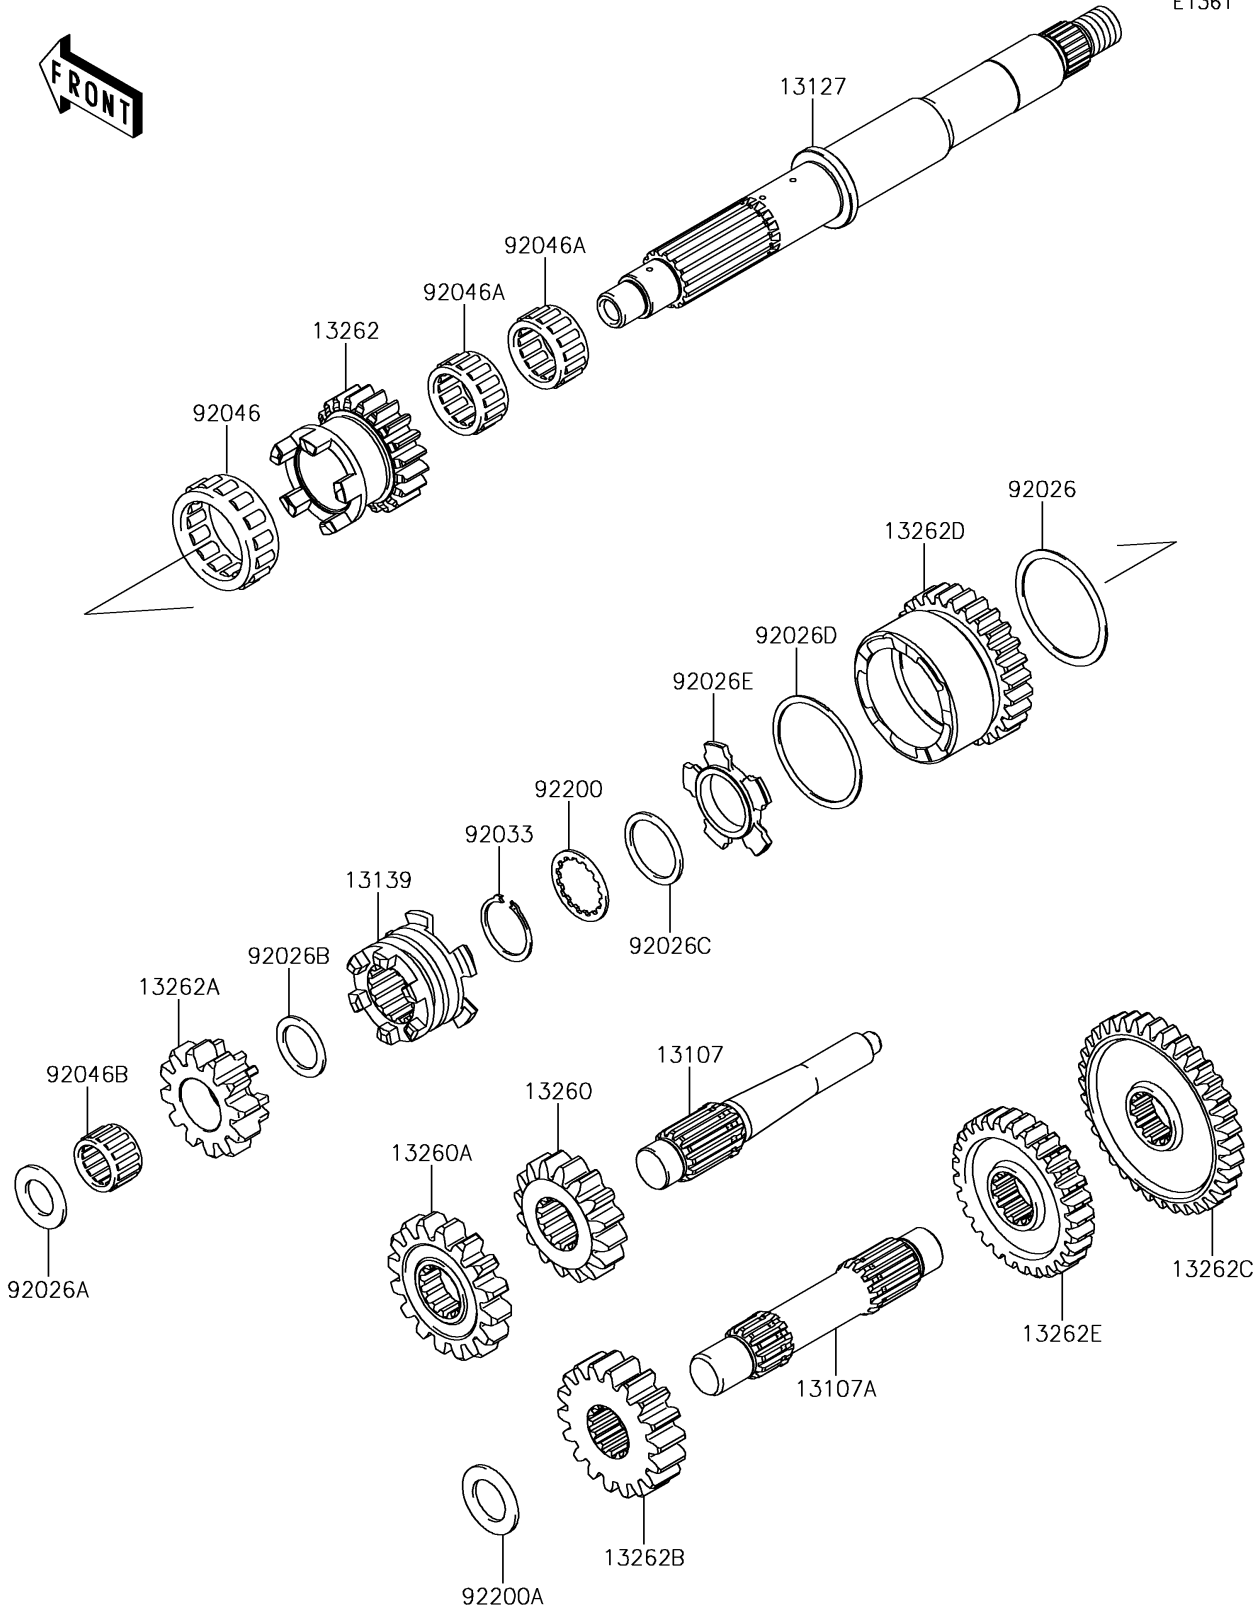

2018 BRUTE FORCE® 750 4x4i EPS PARTS DIAGRAM

Transmission

E1361

2018 BRUTE FORCE® 750 4x4i EPS PARTS LIST

Transmission

ITEM NAME	PART NUMBER	QUANTITY
SHAFT,REVERSE,IDLE (Ref # 13107)	13107-0754	1
SHAFT,COUNTER (Ref # 13107A)	13107-0755	1
SHAFT-TRANSMISSION INPUT (Ref # 13127)	13127-0053	1
SHIFTER (Ref # 13139)	13139-0626	1
GEAR,OUTPUT REVERSE,16T (Ref # 13260)	13260-1872	1
GEAR,DRIVEN REVERSE,16T (Ref # 13260A)	13260-1873	1
GEAR,INPUT LOW,20T (Ref # 13262)	13262-0234	1
GEAR,INPUT REVERSE,12T (Ref # 13262A)	13262-0235	1
GEAR,OUTPUT DRIVE,18T (Ref # 13262B)	13262-0432	1
GEAR,DRIVEN LOW,36T (Ref # 13262C)	13262-0794	1
GEAR,INPUT HI,27T (Ref # 13262D)	13262-0837	1
GEAR,DRIVEN HI,29T (Ref # 13262E)	13262-0838	1
SPACER,48.2X56X1.0 (Ref # 92026)	92026-0163	1
SPACER,17.3X30X2.0 (Ref # 92026A)	92026-1415	1
SPACER,21.2X29X1.6 (Ref # 92026B)	92026-1568	1
SPACER,28.2X34.5X1.6 (Ref # 92026C)	92026-1587	1
SPACER,48.2X54.3X1.0 (Ref # 92026D)	92026-1599	1
SPACER,HI&LOW (Ref # 92026E)	92026-1600	1
RING-SNAP,25.9X30.6X1.2 (Ref # 92033)	92033-1037	1
BEARING-NEEDLE,HIGH GEAR (Ref # 92046)	92046-1276	1
BEARING-NEEDLE,FWF-283317 (Ref # 92046A)	92046-1278	2
BEARING-NEEDLE,REVERSE GEAR (Ref # 92046B)	92046-1279	1
WASHER,28.5X34.0X1.5 (Ref # 92200)	92200-1240	1
WASHER,20.3X33X2.0 (Ref # 92200A)	92200-1351	1