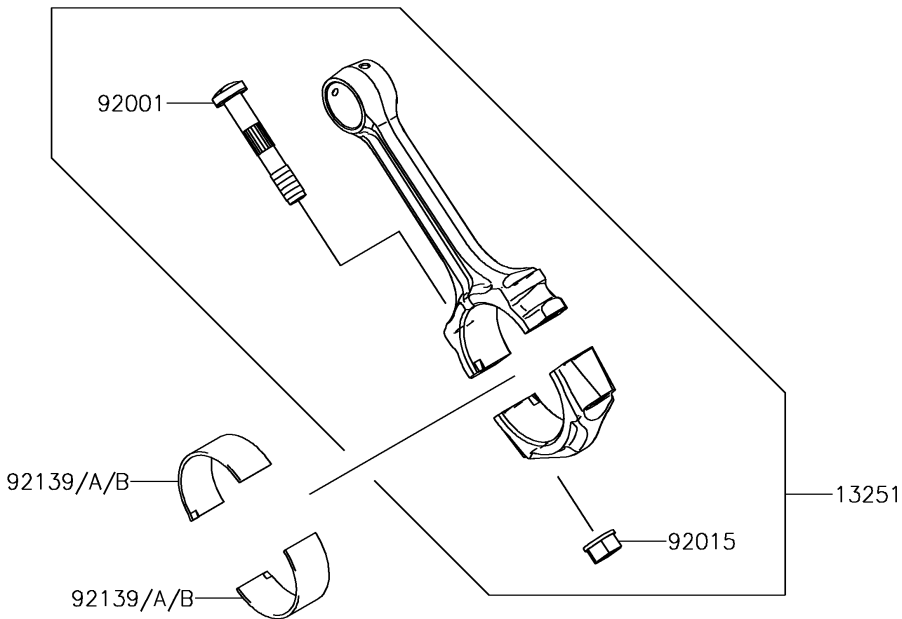

2018 BRUTE FORCE® 750 4x4i EPS PARTS DIAGRAM

Crankshaft

E1321

2018 BRUTE FORCE® 750 4x4i EPS PARTS LIST

Crankshaft

ITEM NAME	PART NUMBER	QUANTITY
CRANKSHAFT-COMP (Ref # 13031)	13031-0718	1
ROD-ASSY-CONNECTING (Ref # 13251)	13251-0709	2
BOLT,CONNECTING ROD (Ref # 92001)	92001-1980	4
NUT,FLANGED,8MM (Ref # 92015)	92015-1311	4
BUSHING,CONNECTING ROD,GREEN (Ref # 92139)	92139-0764	AR
BUSHING,CONNECTING ROD,YELLOW (Ref # 92139A)	92139-0765	4
BUSHING,CONNECTING ROD,BROWN (Ref # 92139B)	92139-0766	AR