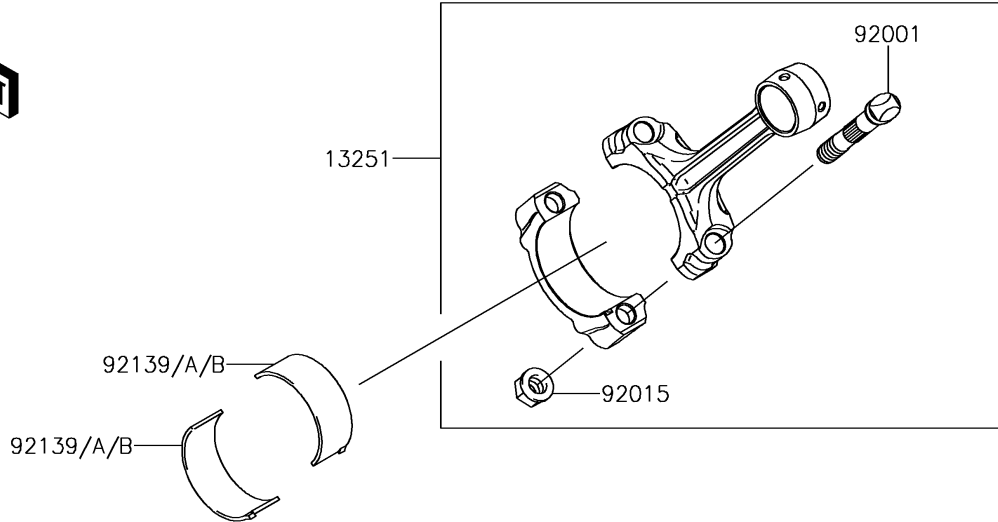

2018 BRUTE FORCE® 750 4x4i EPS PARTS DIAGRAM

Crankshaft

E1321

2018 BRUTE FORCE® 750 4x4i EPS PARTS LIST

Crankshaft

ITEM NAME	PART NUMBER	QUANTITY
CRANKSHAFT-COMP (Ref # 13031)	13031-0718	1
ROD-ASSY-CONNECTING (Ref # 13251)	13251-0709	2
BOLT,CONNECTING ROD (Ref # 92001)	92001-1980	4
NUT,FLANGED,8MM (Ref # 92015)	92015-1311	4
BUSHING,CONNECTING ROD,GREEN (Ref # 92139)	92139-0764	AR
BUSHING,CONNECTING ROD,YELLOW (Ref # 92139A)	92139-0765	4
BUSHING,CONNECTING ROD,BROWN (Ref # 92139B)	92139-0766	AR