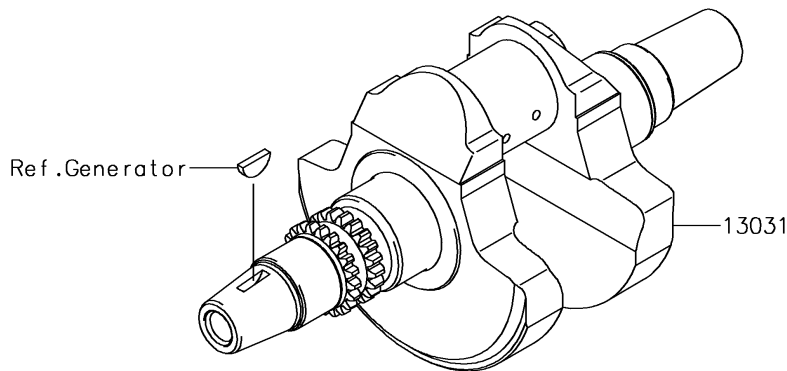

2018 BRUTE FORCE® 750 4x4i EPS PARTS DIAGRAM

Crankshaft

E1321

2018 BRUTE FORCE® 750 4x4i EPS PARTS LIST

Crankshaft

ITEM NAME	PART NUMBER	QUANTITY
CRANKSHAFT-COMP (Ref # 13031)	13031-0718	1
ROD-ASSY-CONNECTING (Ref # 13251)	13251-0709	2
BOLT,CONNECTING ROD (Ref # 92001)	92001-1980	4
NUT,FLANGED,8MM (Ref # 92015)	92015-1311	4
BUSHING,CONNECTING ROD,GREEN (Ref # 92139)	92139-0764	AR
BUSHING,CONNECTING ROD,YELLOW (Ref # 92139A)	92139-0765	4
BUSHING,CONNECTING ROD,BROWN (Ref # 92139B)	92139-0766	AR