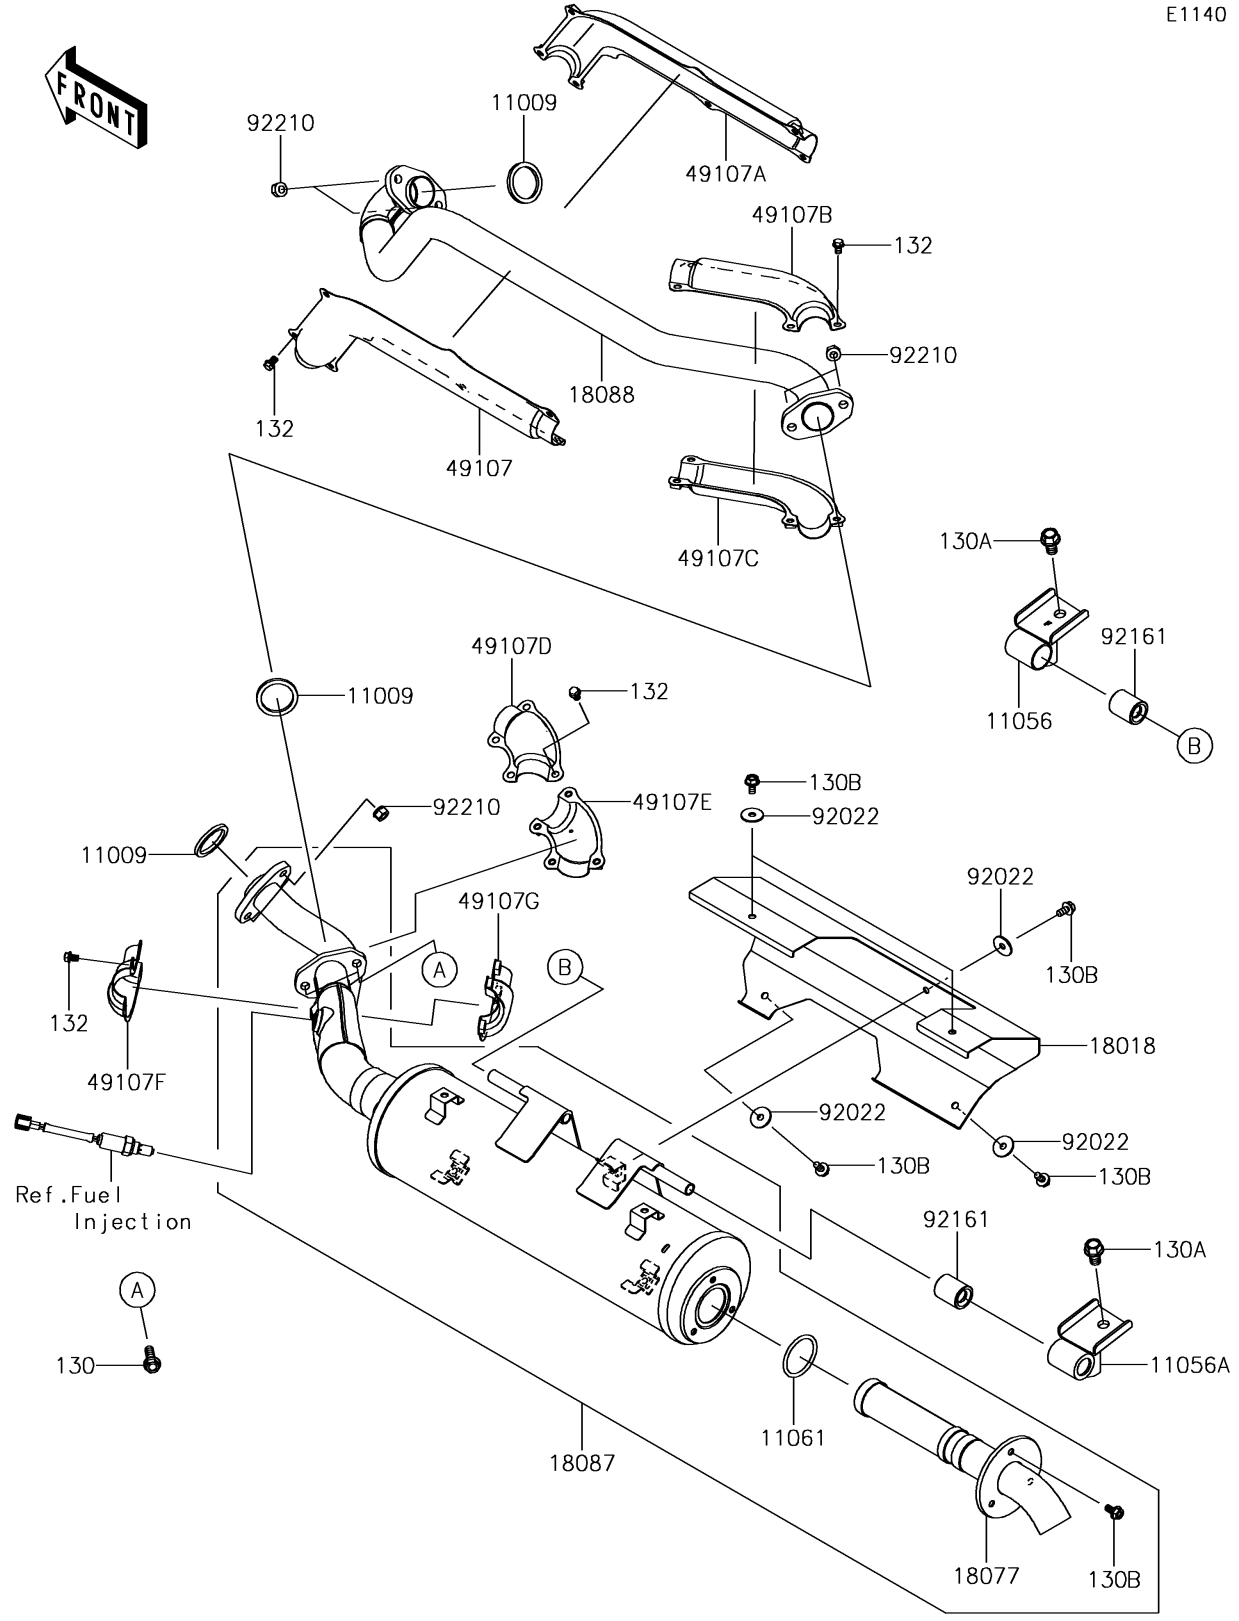

2018 BRUTE FORCE® 750 4x4i EPS PARTS DIAGRAM

Muffler(s)

E1140

2018 BRUTE FORCE® 750 4x4i EPS PARTS LIST

Muffler(s)

ITEM NAME	PART NUMBER	QUANTITY
GASKET,EXHAUST HOLDER (Ref # 11009)	11009-1894	3
BRACKET,MUFFLER,FR (Ref # 11056)	11056-0532	1
BRACKET,MUFFLER,RR (Ref # 11056A)	11056-0533	1
GASKET,38.9X46.4X3.0 (Ref # 11061)	11061-0082	1
BOLT-FLANGED,8X30 (Ref # 130)	130BD0830	2
BOLT-FLANGED,10X16 (Ref # 130A)	130CA1016	2
BOLT-FLANGED,6X12 (Ref # 130B)	130CD0612	8
BOLT-FLANGED-SMALL,6X8 (Ref # 132)	132BD0608	18
PLATE-HEAT GUARD (Ref # 18018)	18018-0036	1
ARRESTER-SPARK (Ref # 18077)	18077-0702	1
MUFFLER (Ref # 18087)	18087-0305	1
PIPE-EXHAUST (Ref # 18088)	18088-0856	1
COVER-EXHAUST PIPE,FR,FR,LH (Ref # 49107)	49107-0759	1
COVER-EXHAUST PIPE,FR,FR,RH (Ref # 49107A)	49107-0760	1
COVER-EXHAUST PIPE,FR,RR,UPP (Ref # 49107B)	49107-0761	1
COVER-EXHAUST PIPE,FR,RR,LWR (Ref # 49107C)	49107-0762	1
COVER-EXHAUST PIPE,RR,FR,UPP (Ref # 49107D)	49107-0763	1
COVER-EXHAUST PIPE,RR,FR,LWR (Ref # 49107E)	49107-0764	1
COVER-EXHAUST PIPE,RR,RR,FR (Ref # 49107F)	49107-0765	1
COVER-EXHAUST PIPE,RR,RR,RR (Ref # 49107G)	49107-0766	1
WASHER,6.5X22X1.6 (Ref # 92022)	92022-237	5
DAMPER (Ref # 92161)	92161-0961	2
NUT,8MM (Ref # 92210)	92210-1242	6