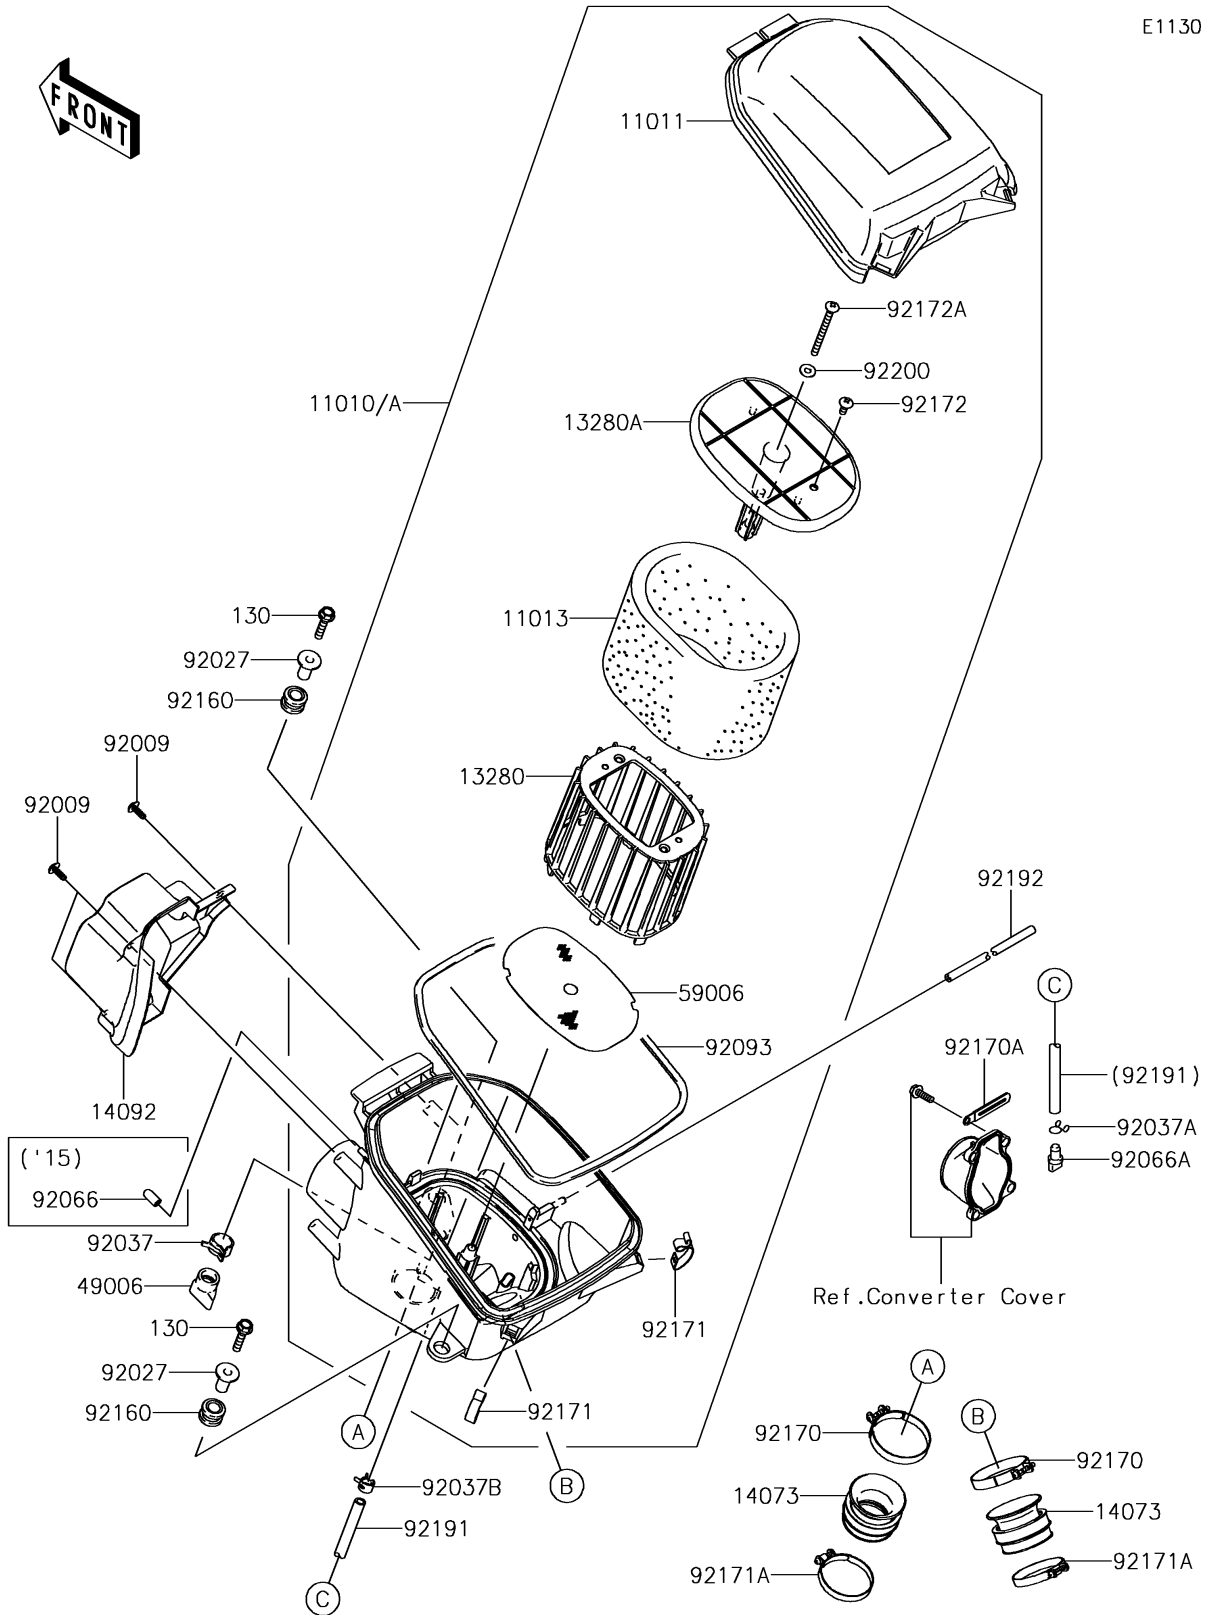

2018 BRUTE FORCE® 750 4x4i EPS PARTS DIAGRAM

Air Cleaner

E1130

2018 BRUTE FORCE® 750 4x4i EPS PARTS LIST

Air Cleaner

ITEM NAME	PART NUMBER	QUANTITY
FILTER-ASSY-AIR (Ref # 11010A)	11010-0784	1
CASE-AIR FILTER,UPP (Ref # 11011)	11011-0017	1
ELEMENT-AIR FILTER (Ref # 11013)	11013-0021	1
BOLT-FLANGED,6X30 (Ref # 130)	130BA0630	2
HOLDER (Ref # 13280)	13280-0232	1
HOLDER (Ref # 13280A)	13280-0233	1
DUCT (Ref # 14073)	14073-0160	2
COVER,INTAKE DUCT (Ref # 14092)	14092-0768	1
BOOT (Ref # 49006)	49006-1292	1
ARRESTER-FLAME (Ref # 59006)	59006-0015	1
SCREW,TAPPING (Ref # 92009)	92009-1113	3
COLLAR,L=21 (Ref # 92027)	92027-195	2
CLAMP,HOSE CLIP (Ref # 92037)	92037-1460	1
CLAMP,TUBE (Ref # 92037A)	92037-147	1
CLAMP,TUBE (Ref # 92037B)	92037-1505	1
PLUG,DRAIN (Ref # 92066A)	92066-1211	1
SEAL (Ref # 92093)	92093-0083	1
DAMPER (Ref # 92160)	92160-1594	2
CLAMP (Ref # 92170)	92170-1448	2
CLAMP (Ref # 92170A)	92170-1514	1
CLAMP (Ref # 92171)	92171-0225	2
CLAMP (Ref # 92171A)	92171-0722	2
SCREW (Ref # 92172)	92172-0297	1
SCREW (Ref # 92172A)	92172-0300	1
TUBE,7X11X470 (Ref # 92191)	92191-1531	1
TUBE (Ref # 92192)	92192-0449	1
WASHER (Ref # 92200)	92200-0364	1