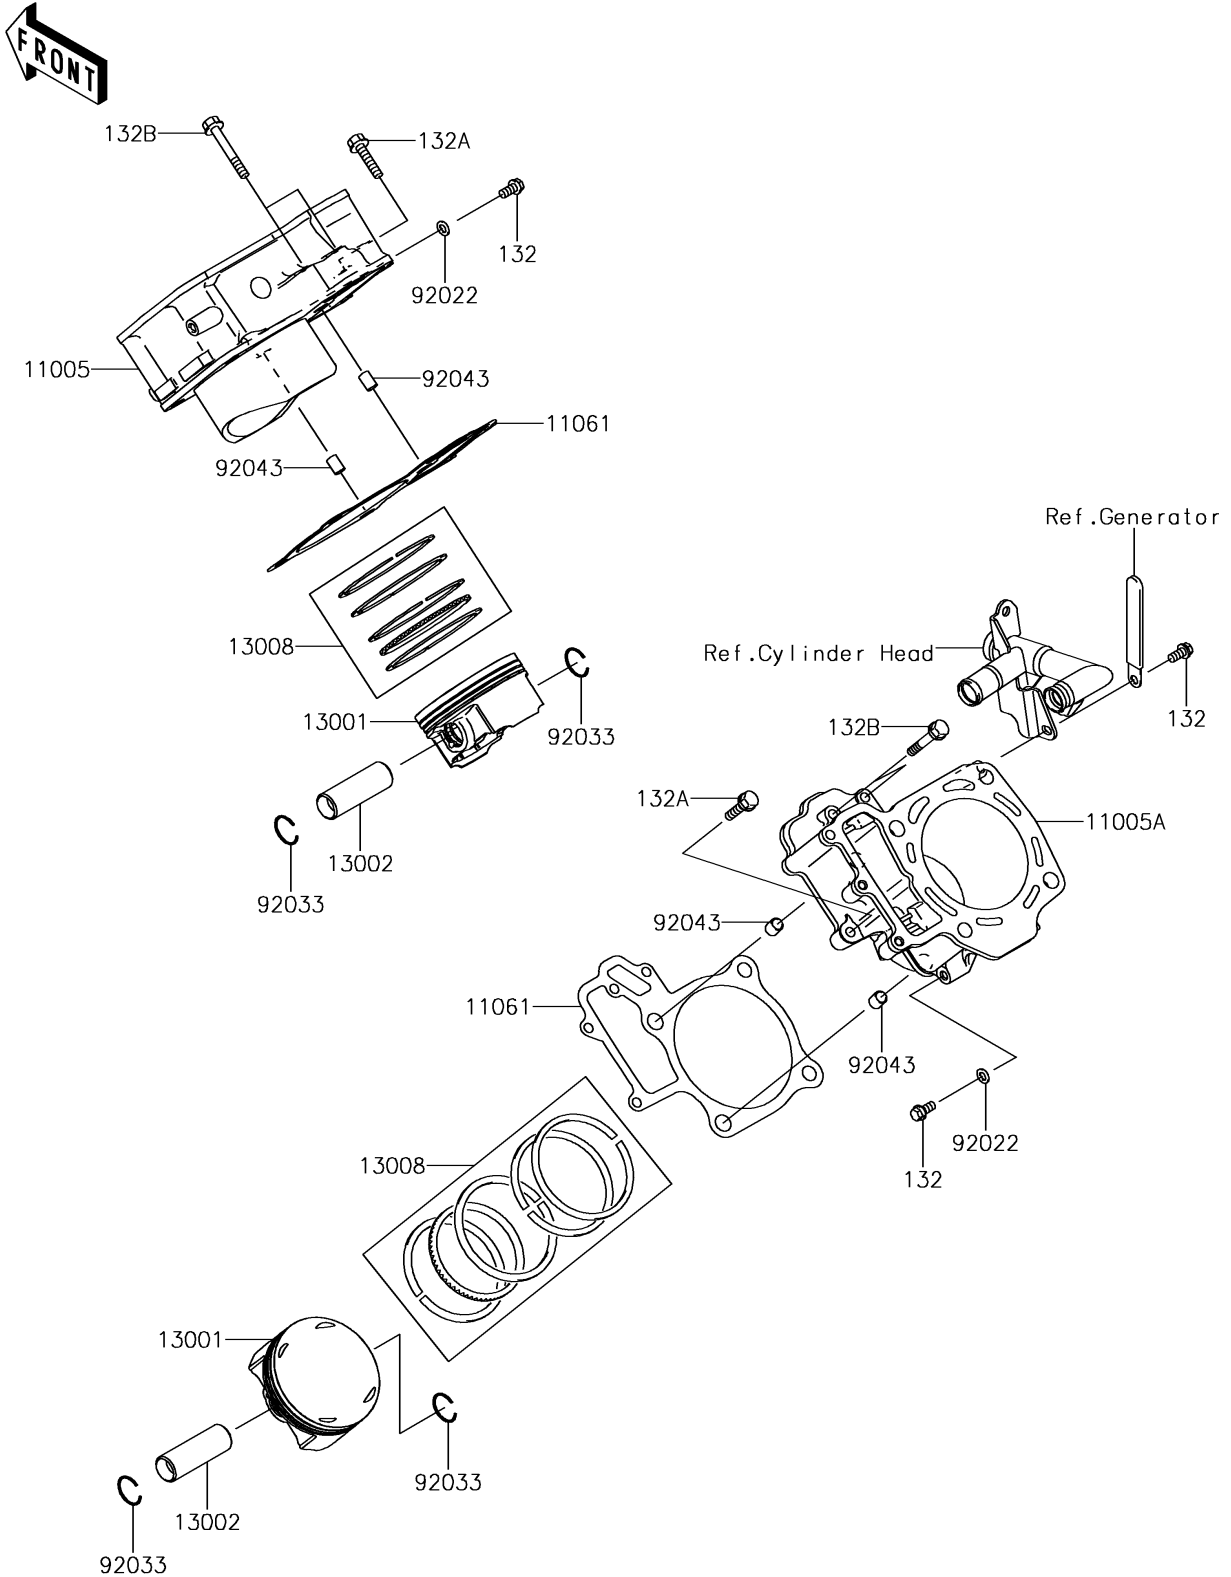

2018 BRUTE FORCE® 750 4x4i EPS PARTS DIAGRAM

Cylinder/Piston(s)

E1120

2018 BRUTE FORCE® 750 4x4i EPS PARTS LIST

Cylinder/Piston(s)

ITEM NAME	PART NUMBER	QUANTITY
CYLINDER-ENGINE,FR (Ref # 11005)	11005-0592	1
CYLINDER-ENGINE,RR (Ref # 11005A)	11005-0593	1
GASKET,CYLINDER BASE (Ref # 11061)	11061-0063	2
PISTON-ENGINE (Ref # 13001)	13001-0741	2
PIN-PISTON (Ref # 13002)	13002-1060	2
RING-SET-PISTON (Ref # 13008)	13008-0042	2
BOLT-FLANGED-SMALL,6X12 (Ref # 132)	132BA0612	3
BOLT-FLANGED-SMALL,6X30 (Ref # 132A)	132BA0630	2
BOLT-FLANGED-SMALL,6X40 (Ref # 132B)	132BA0640	4
WASHER,6.2X11X1 (Ref # 92022)	92022-304	2
RING-SNAP (Ref # 92033)	92033-1207	4
PIN,10.1X12X14 (Ref # 92043)	92043-4009	4