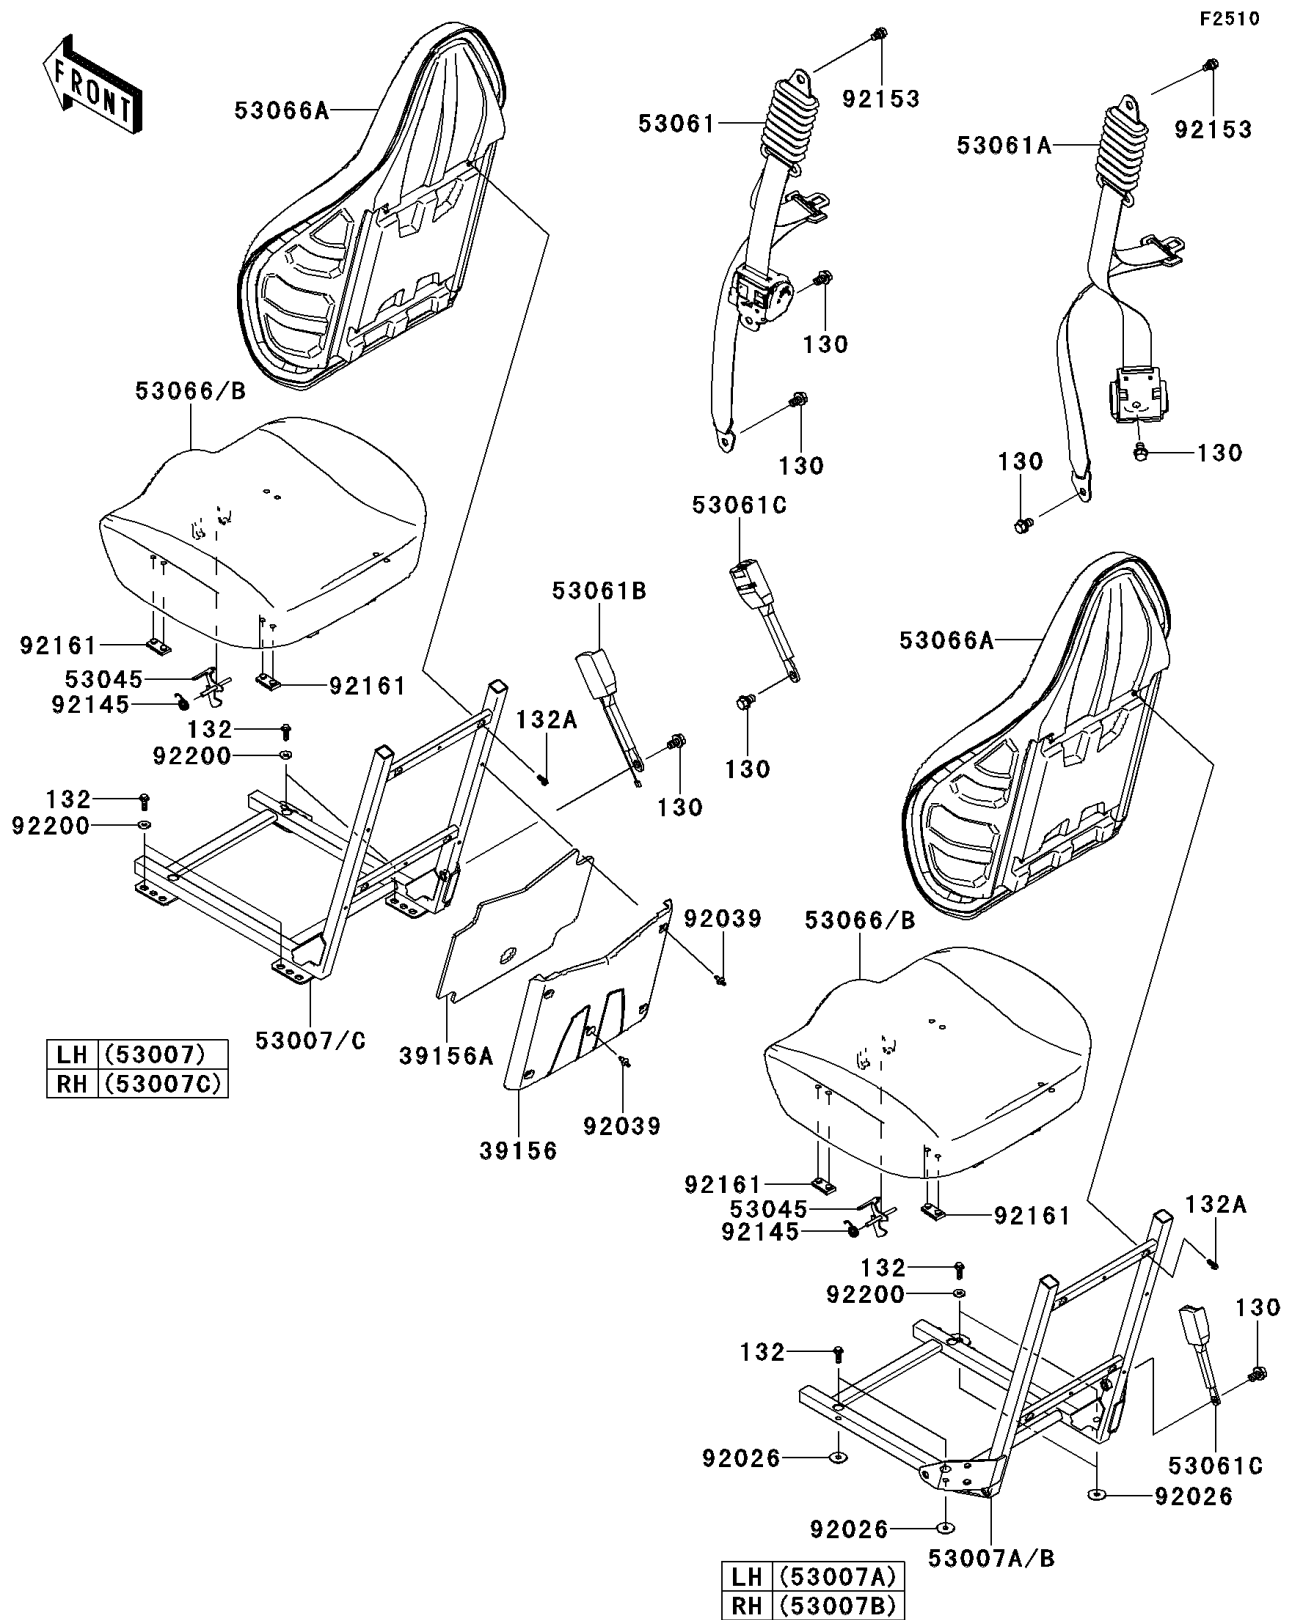

2013 Teryx4™ 750 4x4 EPS LE PARTS DIAGRAM

Seat

2013 Teryx4™ 750 4x4 EPS LE PARTS LIST

Seat

ITEM NAME	PART NUMBER	QUANTITY
BOLT-FLANGED,12X20 (Ref # 130)	130BB1220	1
BOLT-FLANGED-SMALL,8X22 (Ref # 132)	132BA0822	1
BOLT-FLANGED-SMALL,6X14 (Ref # 132A)	132BB0614	1
PAD,SEAT BACK (Ref # 39156)	39156-0805	1
PAD,FR SEAT BACK (Ref # 39156A)	39156-0864	1
FRAME-SEAT,FR,LH (Ref # 53007)	53007-0332	1
FRAME-SEAT,RR,LH (Ref # 53007A)	53007-0333	1
FRAME-SEAT,RR,RH (Ref # 53007B)	53007-0334	1
FRAME-SEAT,FR,RH (Ref # 53007C)	53007-0335	1
HOOK-ASSY (Ref # 53045)	53045-0566	1
BELT-SEAT,RETRACTOR,FR (Ref # 53061)	53061-0317	1
BELT-SEAT,RETRACTOR,RR (Ref # 53061A)	53061-0318	1
BELT-SEAT,BUCKLE,FR,LH (Ref # 53061B)	53061-0319	1
BELT-SEAT,BUCKLE (Ref # 53061C)	53061-0320	1
SEAT-ASSY,BACK,SILVER/BLACK (Ref # 53066A)	53066-0343-13Z	1
SEAT-ASSY,BASE,BLACK (Ref # 53066B)	53066-0374-MA	1
SPACER,8.6X30X4.5 (Ref # 92026)	92026-0714	1
RIVET,FASTENER (Ref # 92039)	92039-0713	1
SPRING,SEAT LATCH (Ref # 92145)	92145-0022	1
BOLT,FLANGED,10X16 (Ref # 92153)	92153-1740	1
DAMPER,SEAT (Ref # 92161)	92161-1489	1
WASHER,8.2X20.0X2.5 (Ref # 92200)	92200-0205	1